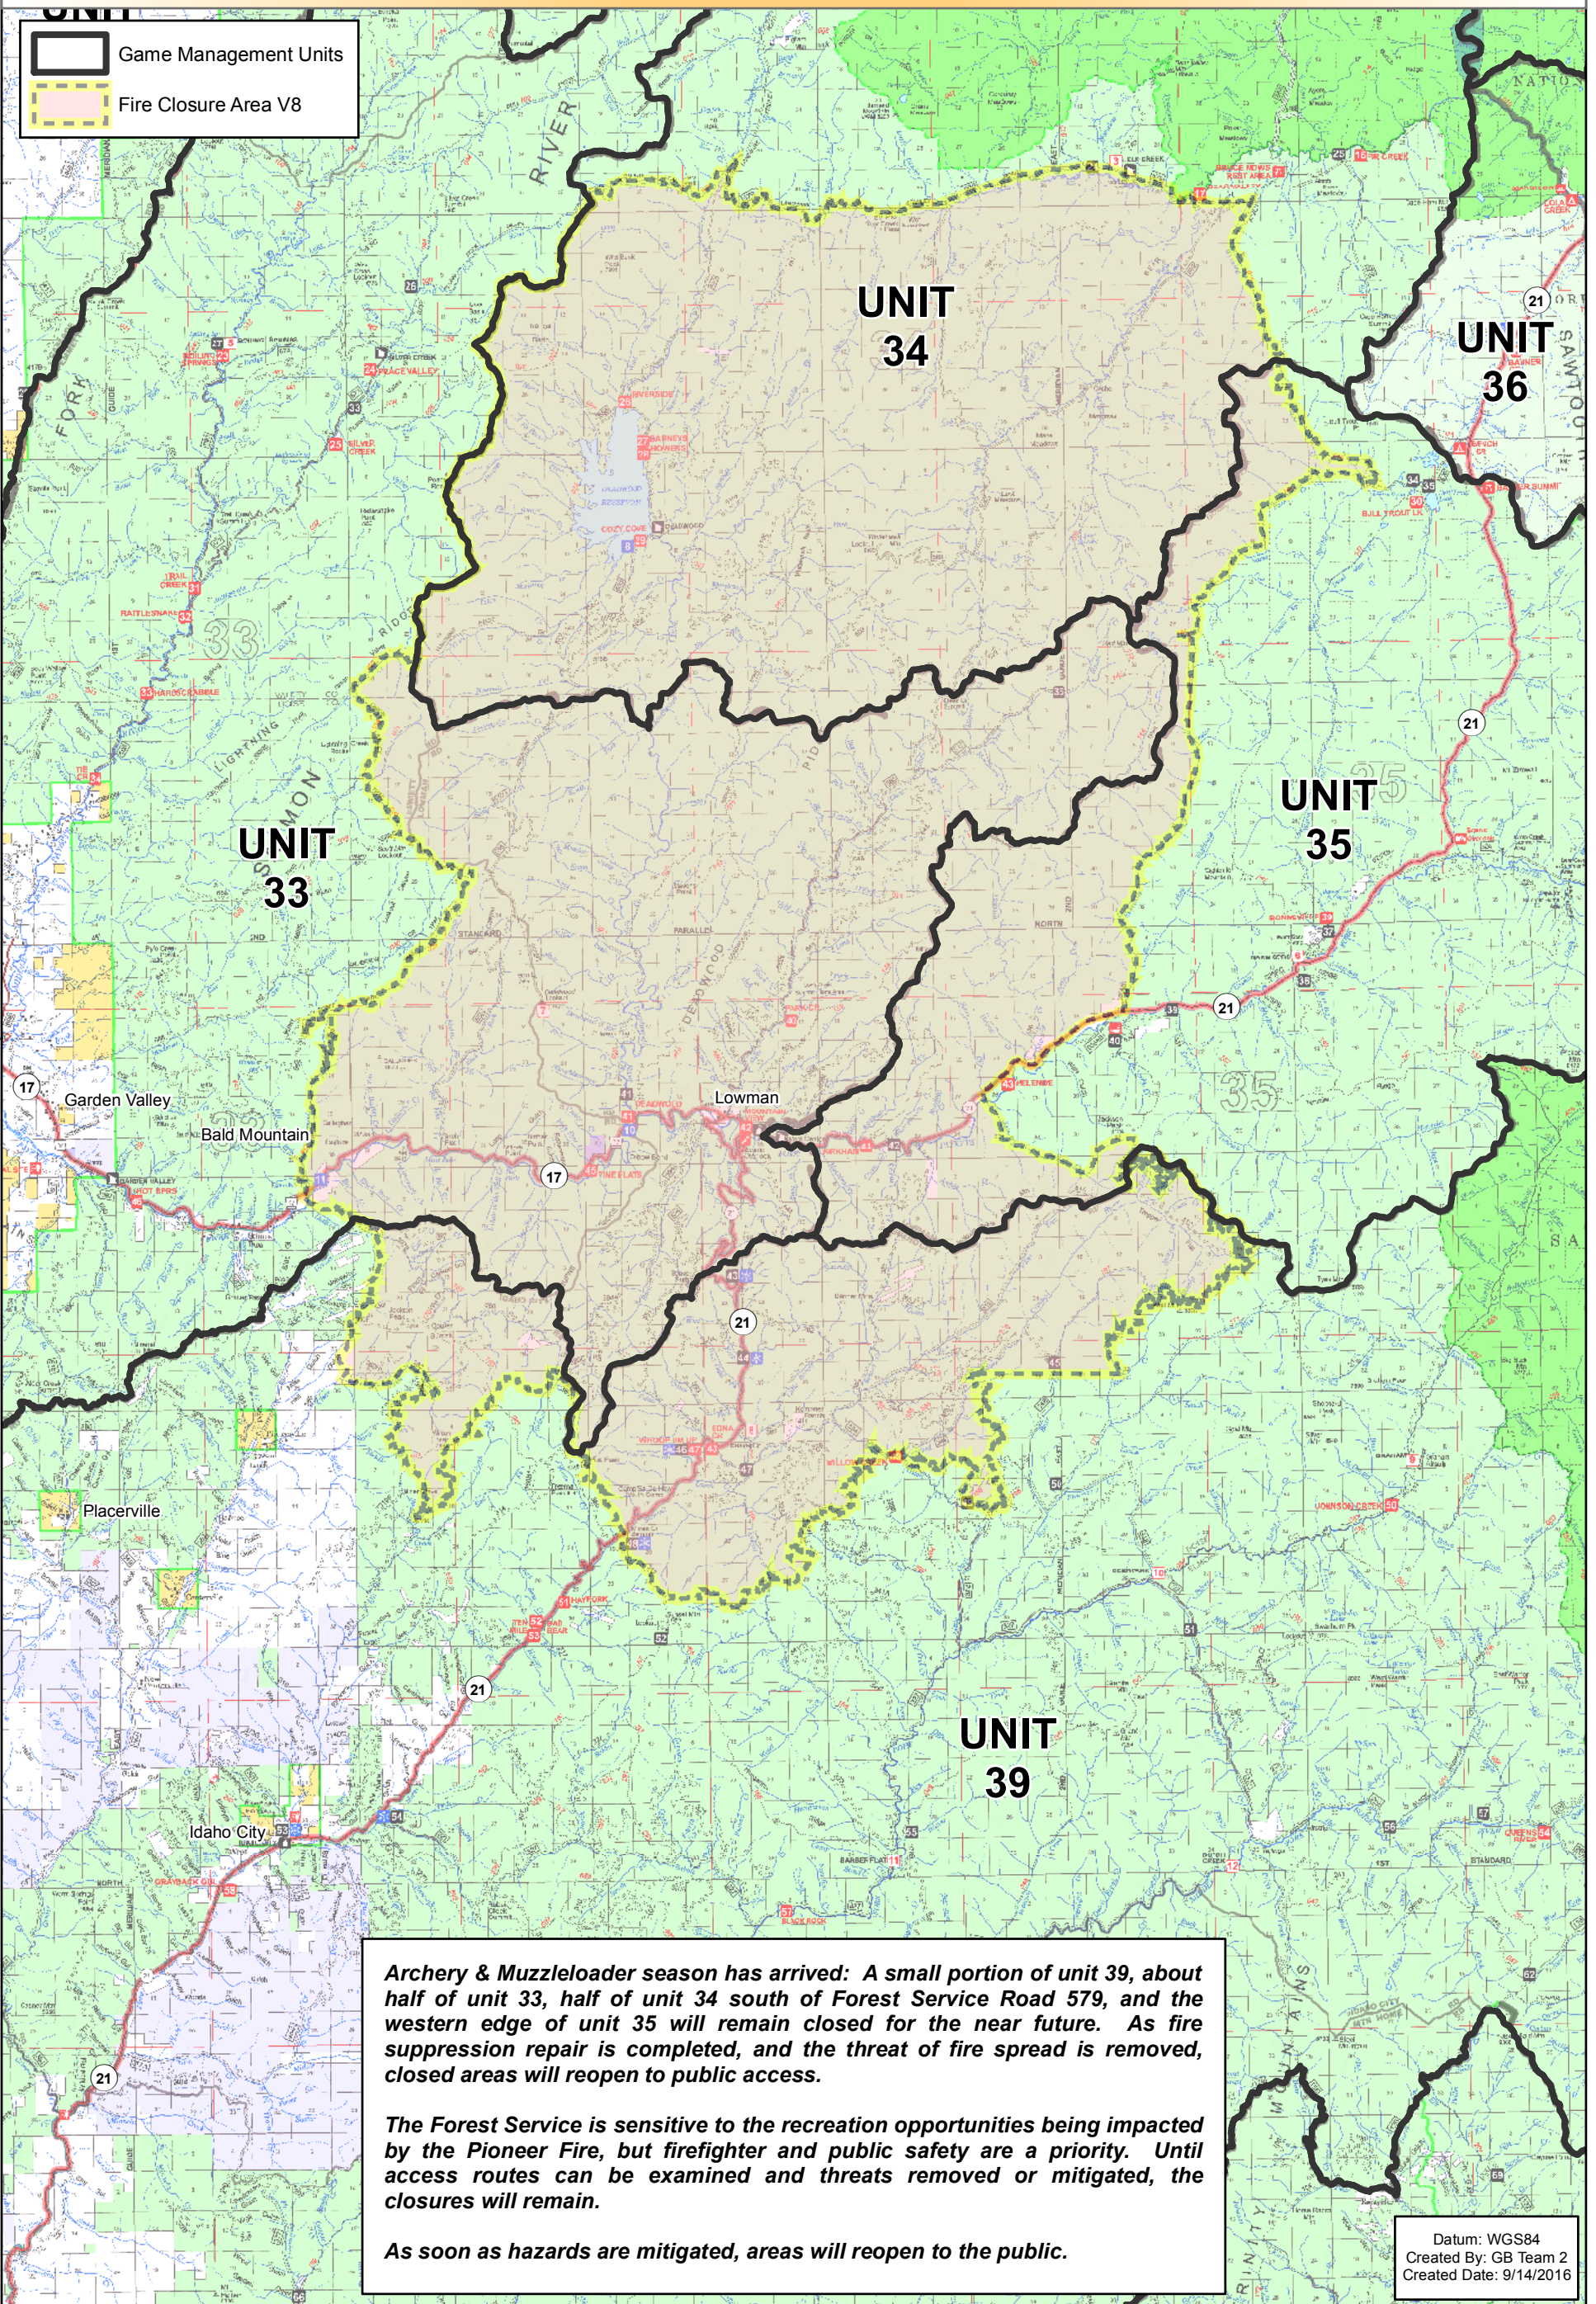

# Fire Closure and Hunt Units Pioneer Fire

Game Management Units  
 Fire Closure Area V8

**Archery & Muzzleloader season has arrived: A small portion of unit 39, about half of unit 33, half of unit 34 south of Forest Service Road 579, and the western edge of unit 35 will remain closed for the near future. As fire suppression repair is completed, and the threat of fire spread is removed, closed areas will reopen to public access.**

**The Forest Service is sensitive to the recreation opportunities being impacted by the Pioneer Fire, but firefighter and public safety are a priority. Until access routes can be examined and threats removed or mitigated, the closures will remain.**

**As soon as hazards are mitigated, areas will reopen to the public.**

Datum: WGS84  
Created By: GB Team 2  
Created Date: 9/14/2016