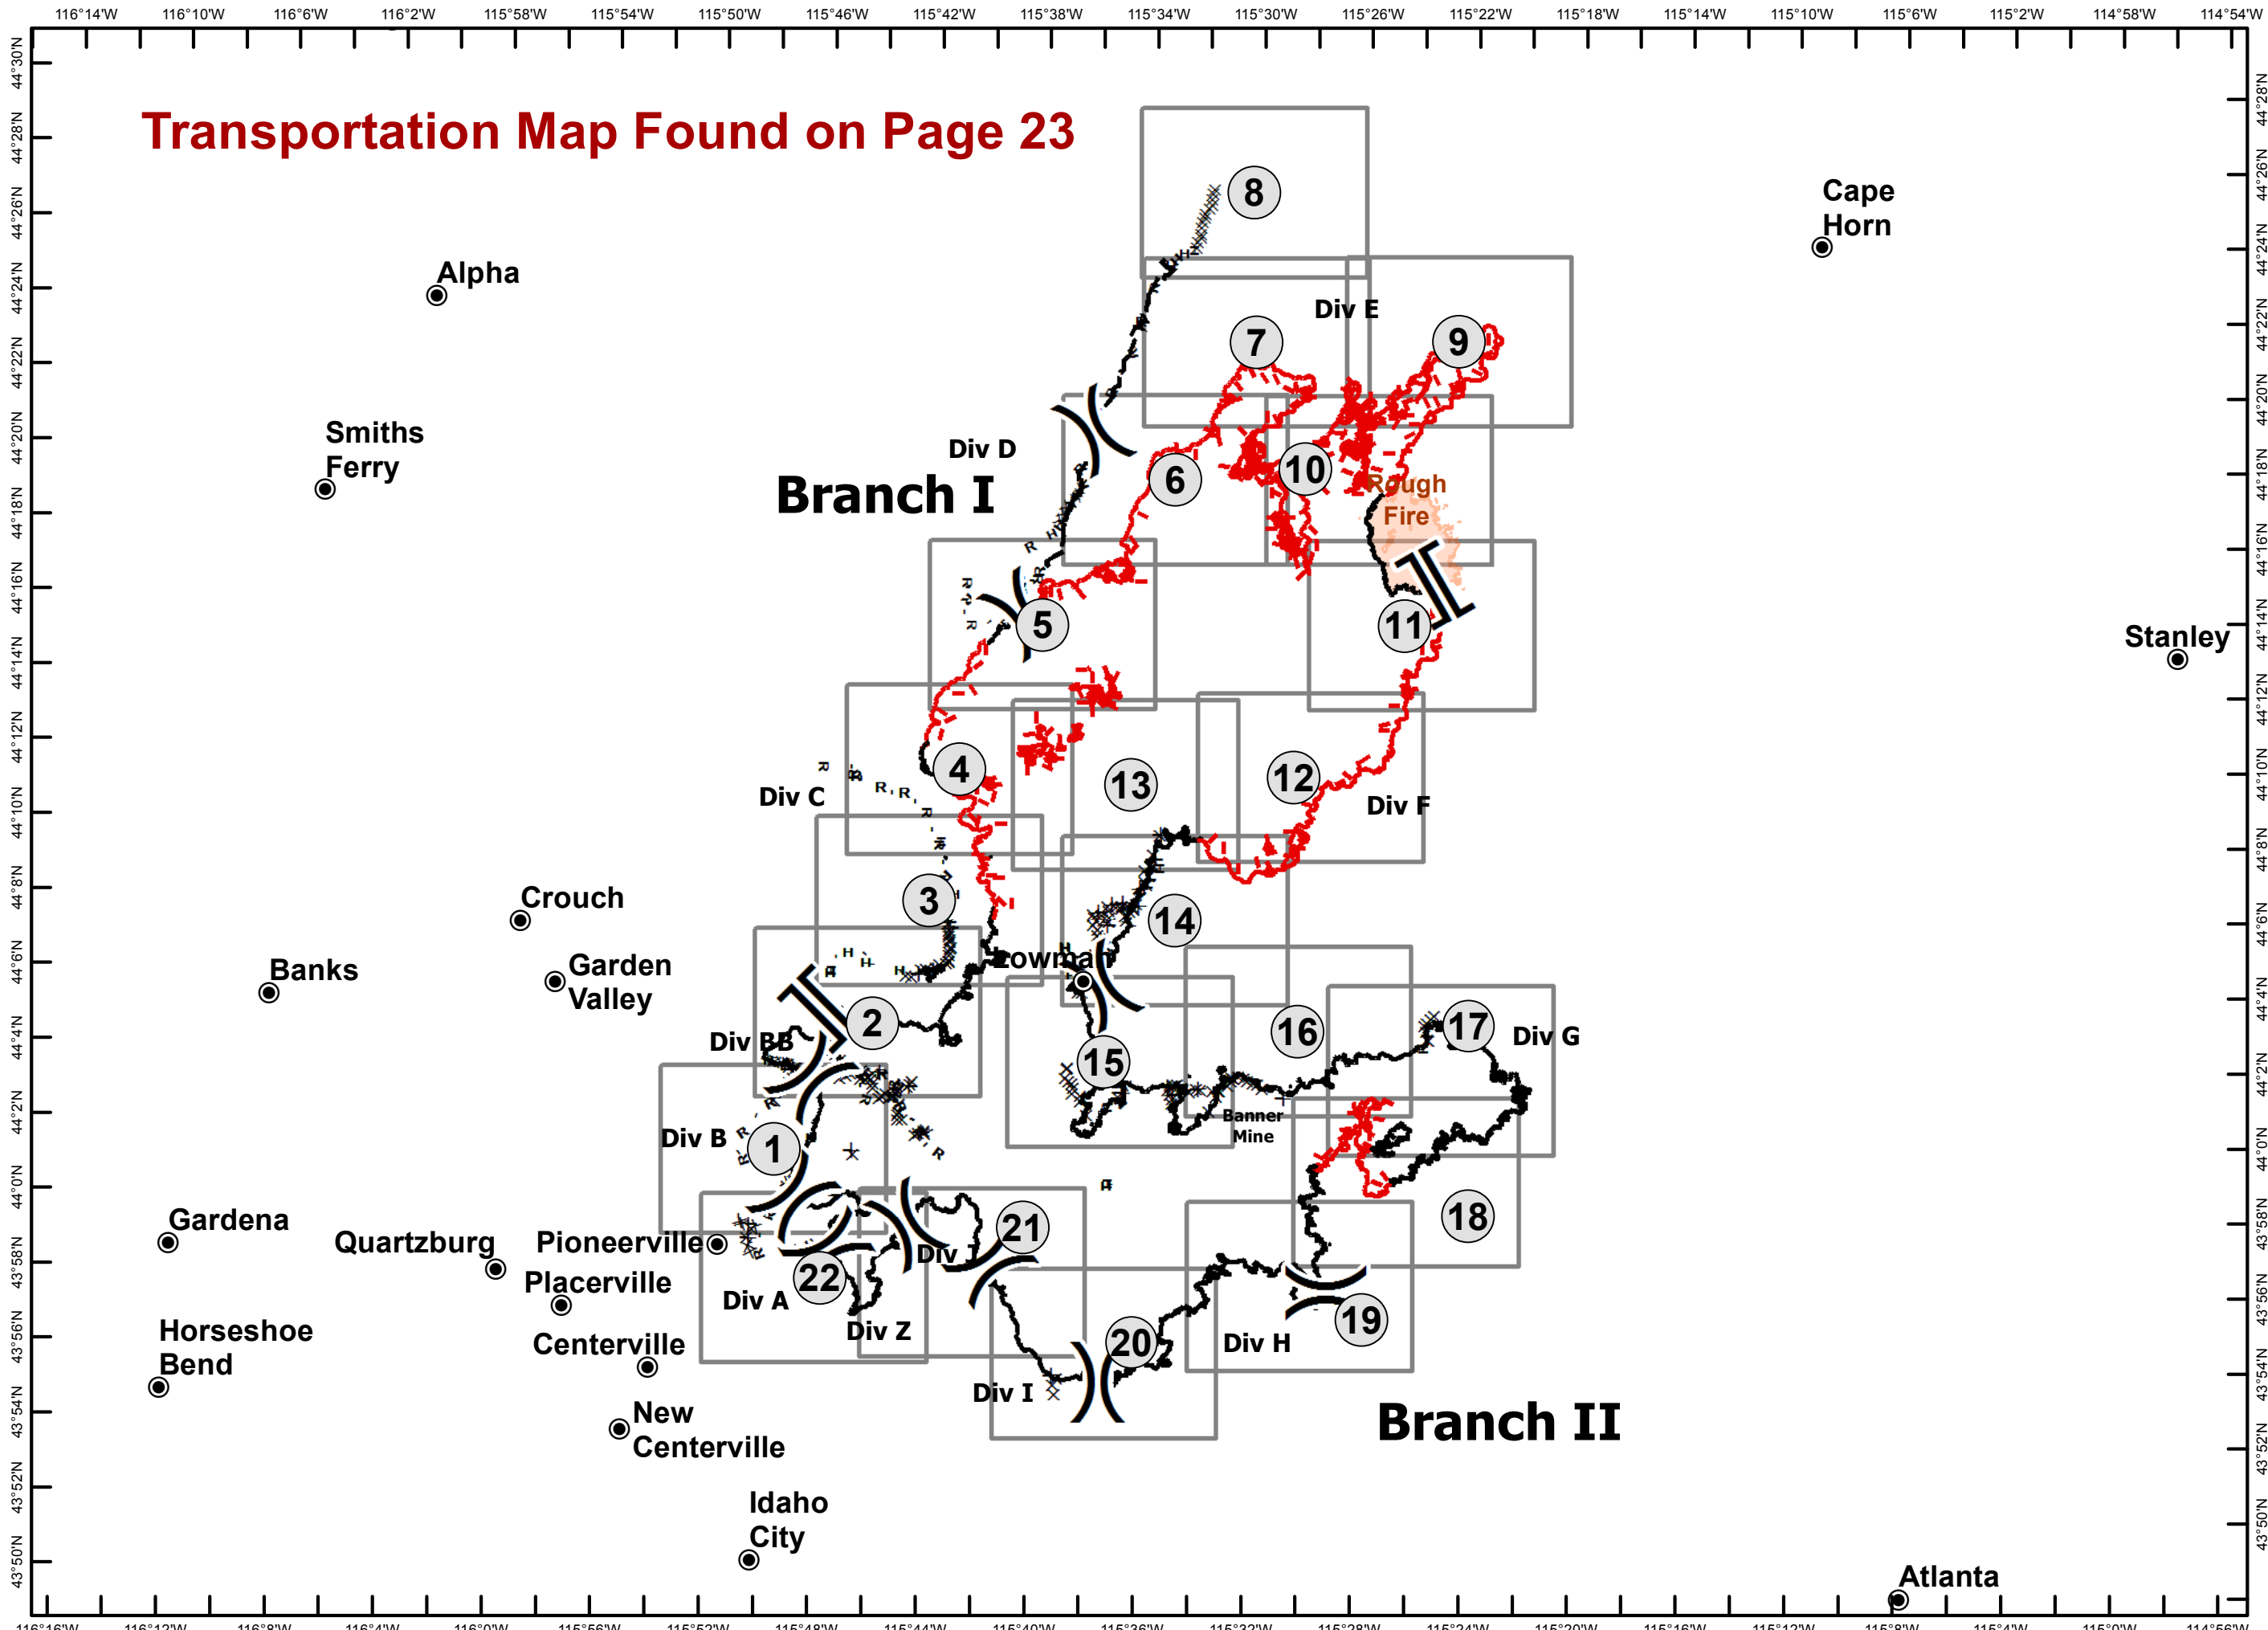

Transportation Map Found on Page 23

Pioneer
 ID-BOF-000539
 IAP Index
 09/14/2016

- Legend**
- BNFcities
 - Completed Line
 - Uncontrolled Fire Edge
 - R · Road as Completed Line
 - XXX Completed Dozer Line
 - H · Hand Line
 - Planned Fire Line
 - X · Proposed Dozer Line
 - Rough Fire

0 1 2 Miles