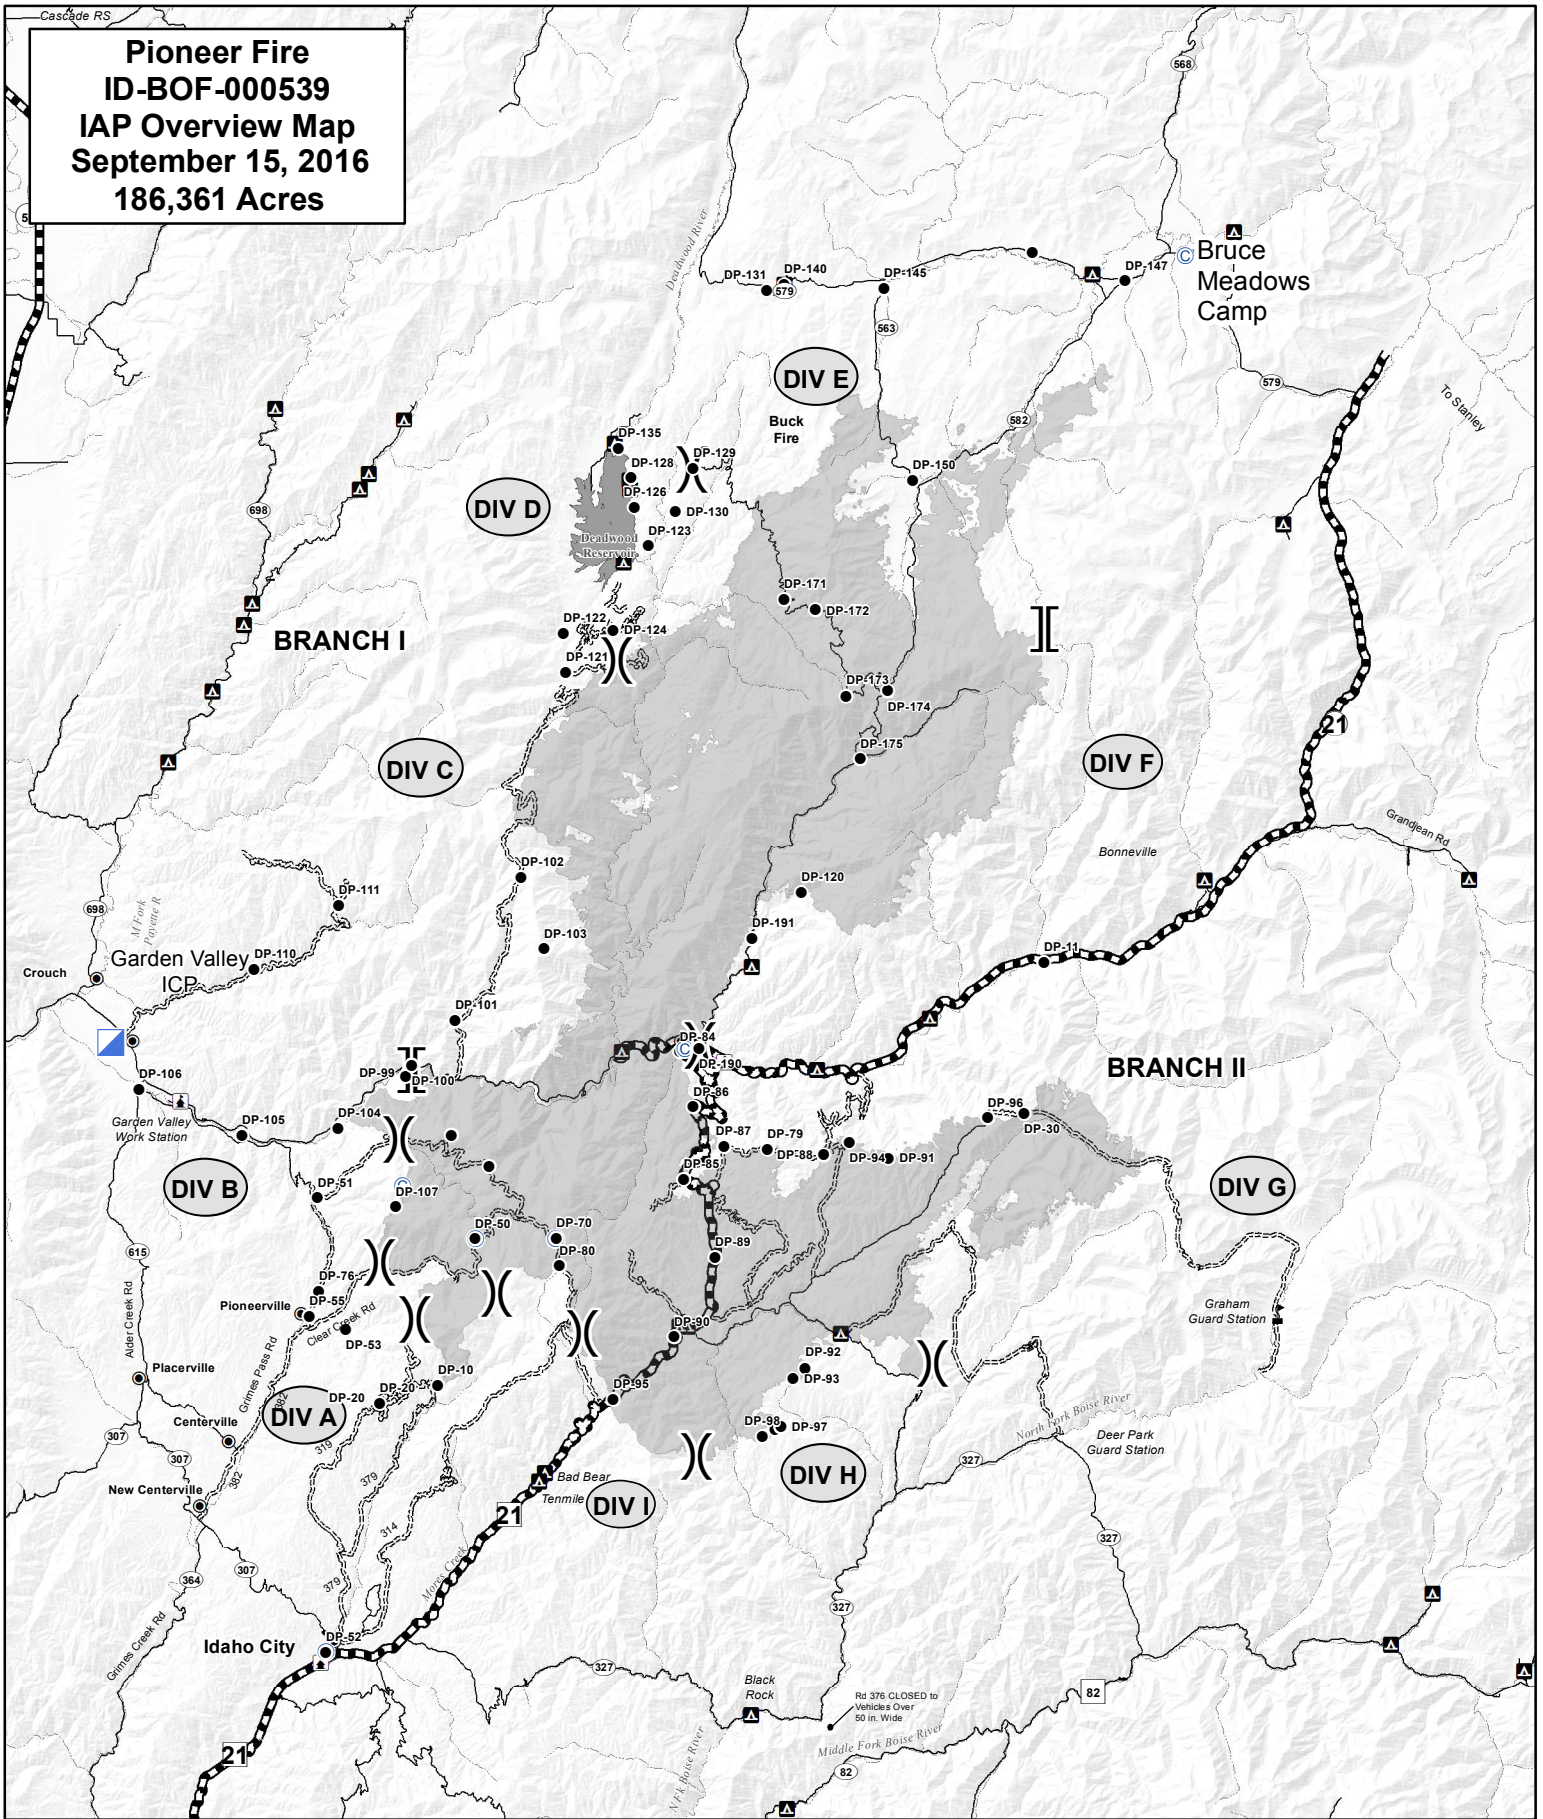

**Pioneer Fire
ID-BOF-000539
IAP Overview Map
September 15, 2016
186,361 Acres**

- Zone Break
- Branch Break
- Division Break
- Camp
- Incident Command Post

- Drop Point
- Incident Base