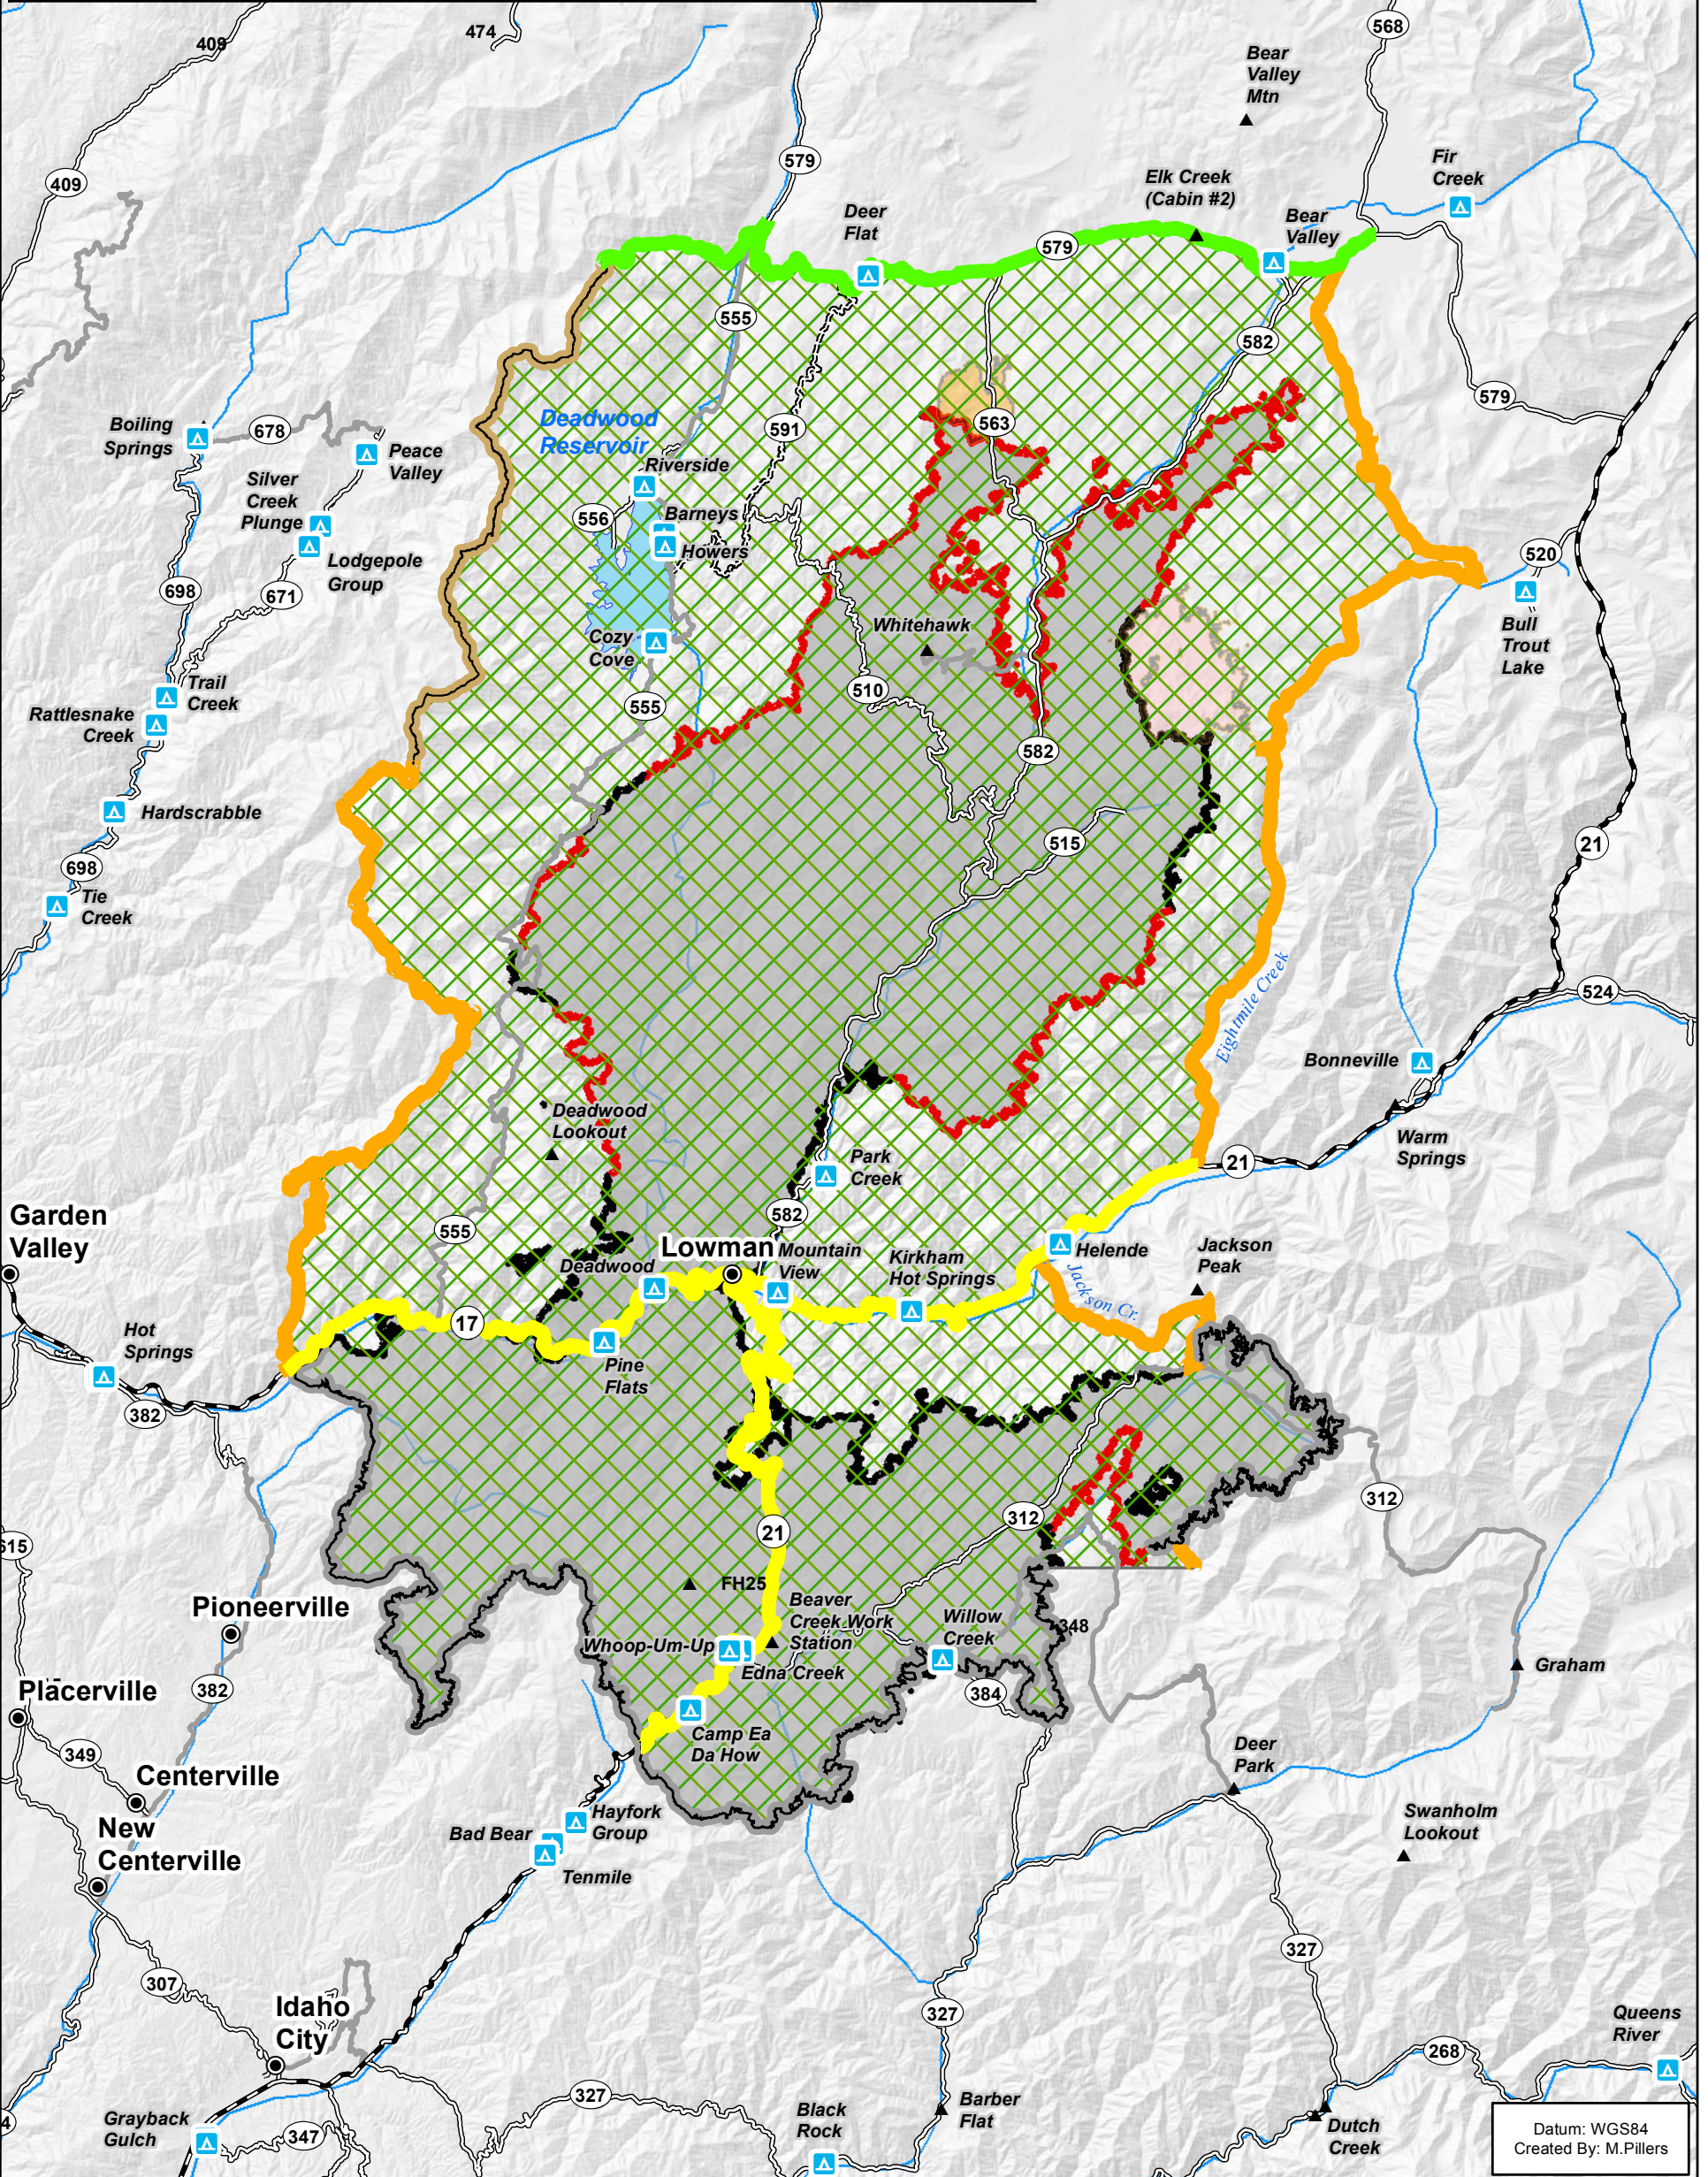

Fire Closure and Burned Area

Pioneer Fire

09/17/2016

188,397 Acres

Datum: WGS84
Created By: M.Pillers