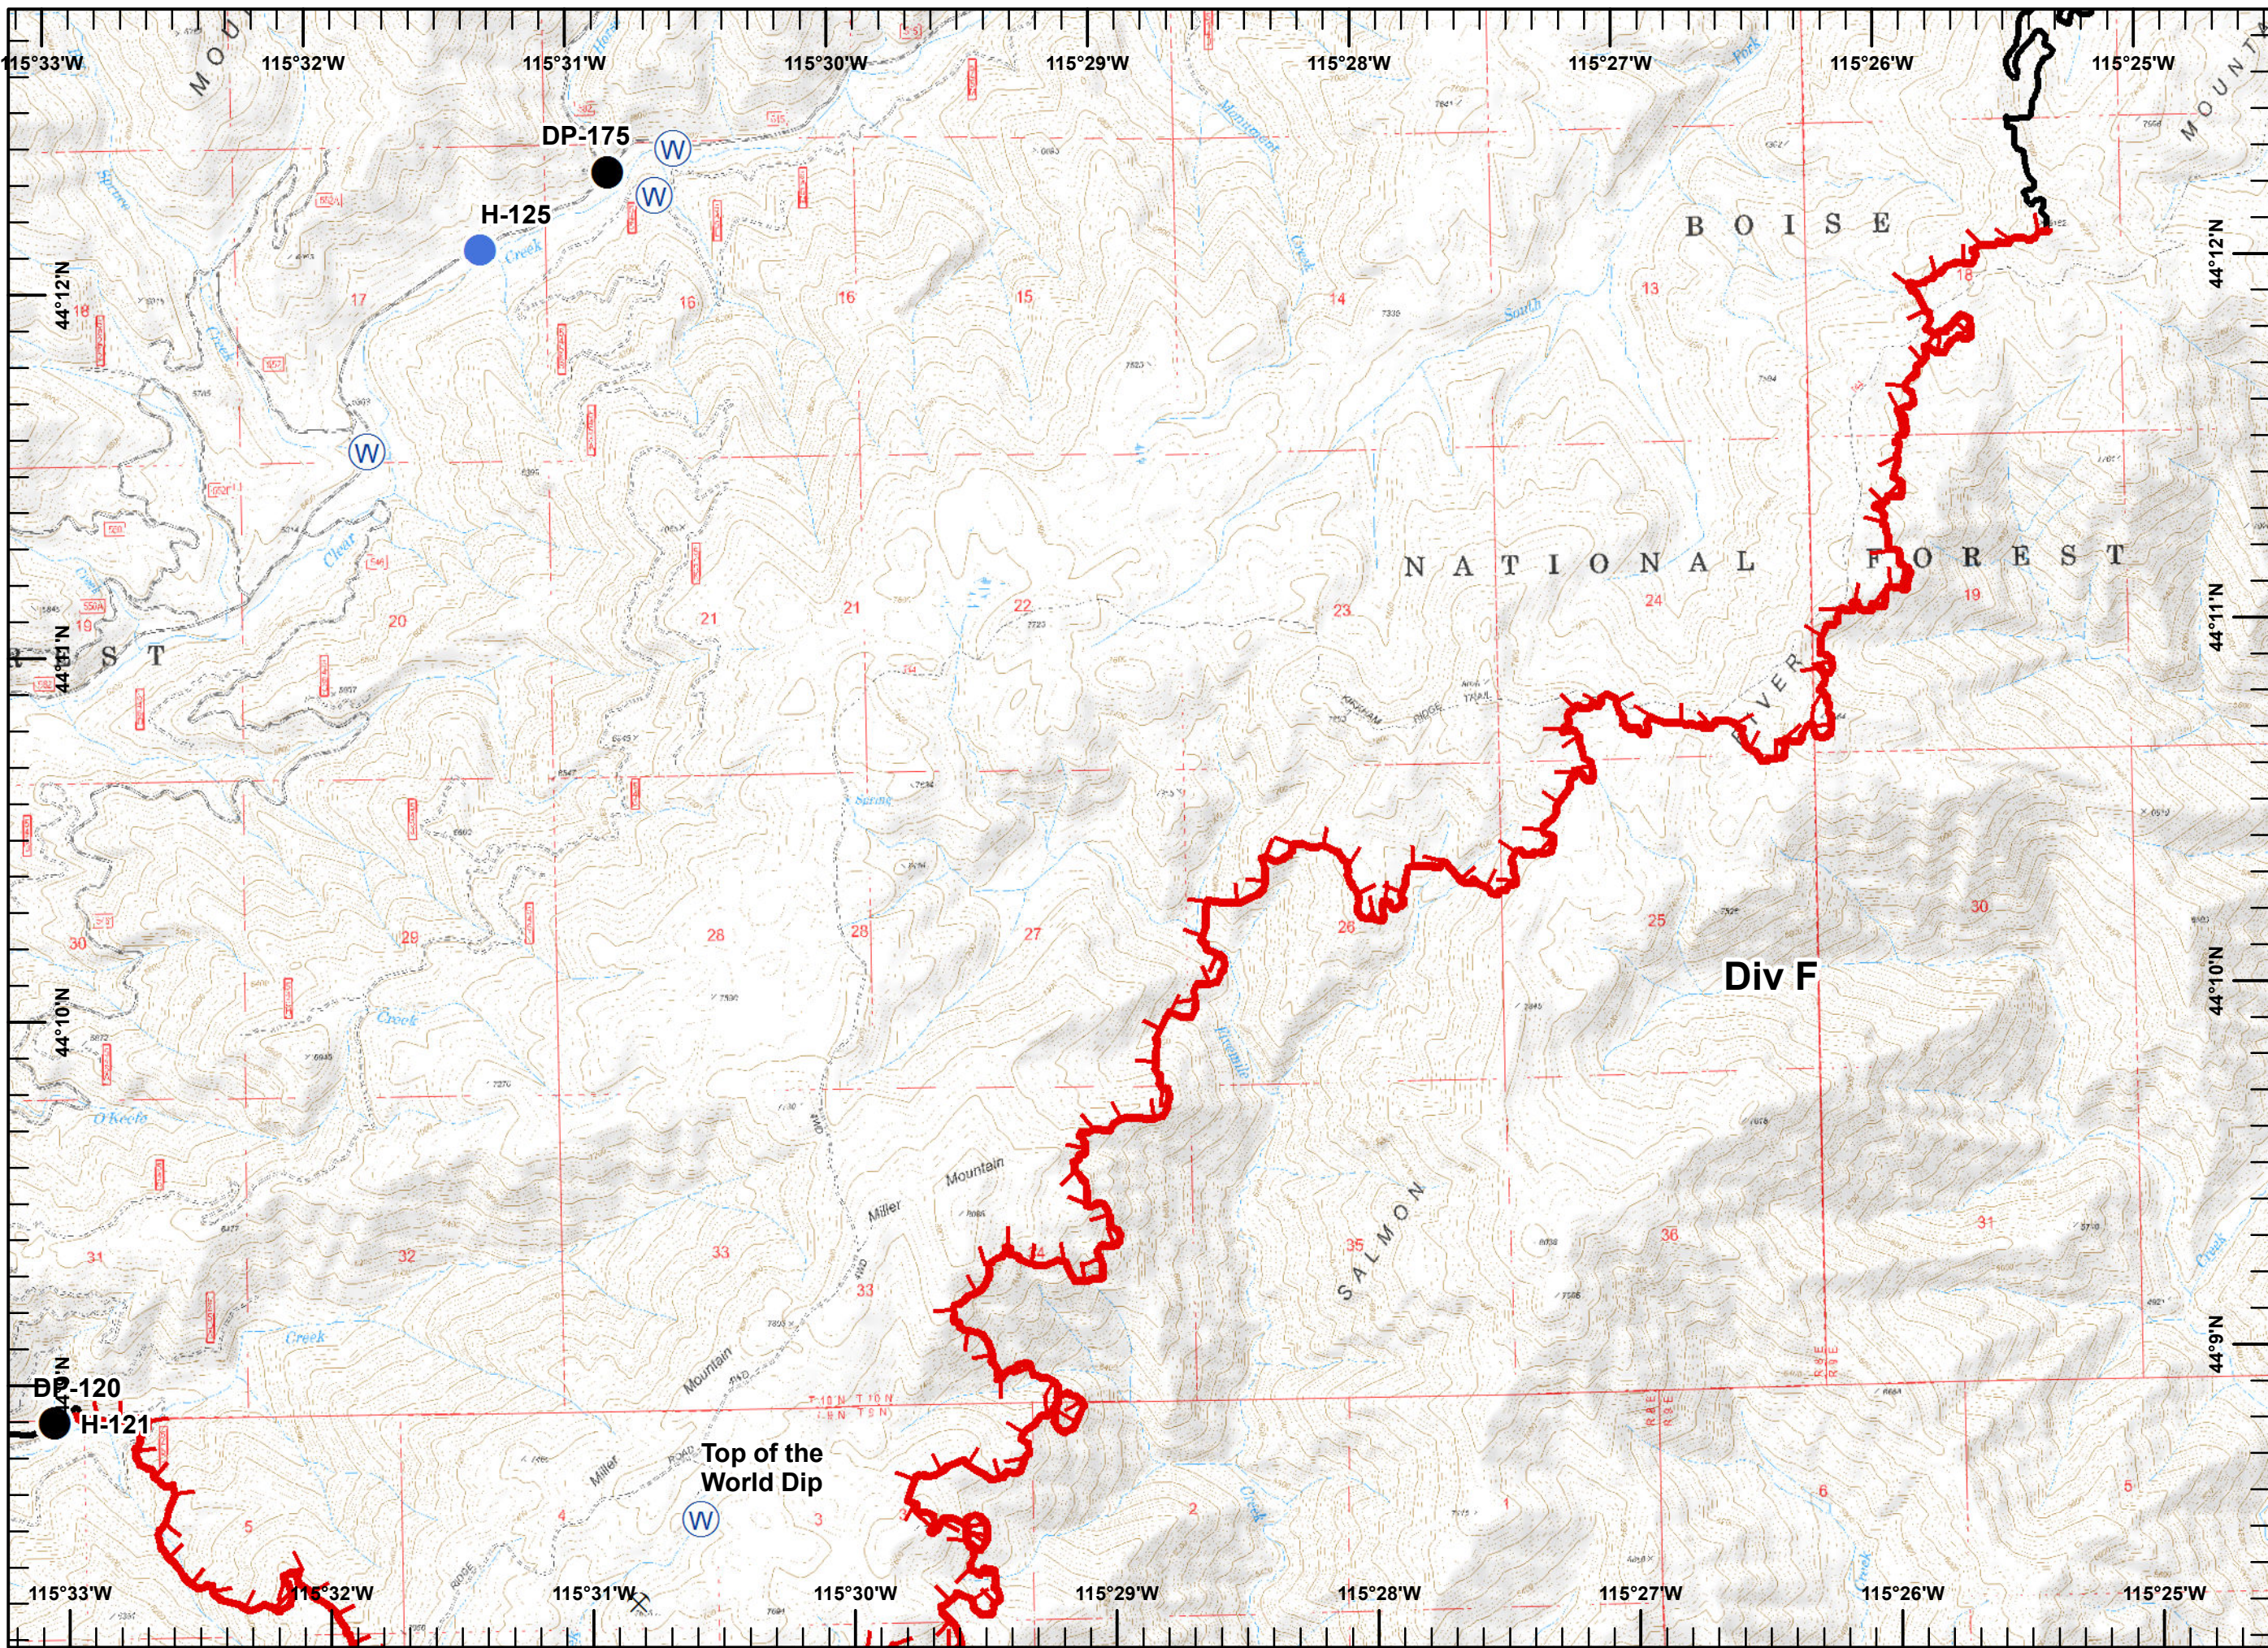

Miles

Pioneer Fire
ID-BOF-000539
09/18/2016

Legend

-  Drop Point
-  Helispot
-  Uncontrolled Fire Edge
-  RRoad as Completed Line
-  HHand Line

**Pioneer Fire
ID-BOF-000539
09/18/2016**

Legend

-  Drop Point
-  Helispot
-  Sling Site
-  Water Source
-  Mine
-  Sites
-  Campground
-
- R Road as Completed Line
- XX Completed Dozer Line
- H Hand Line

Legend

- Mine
- Uncontrolled Fire Edge

**Pioneer Fire
ID-BOF-00539
09/18/2016**

Legend

- Drop Point
- Ⓜ Water Source
- ⓧ Mine
- ▬ Uncontrolled Fire Edge
- ▬ Completed Line
- Rough Fire

Pioneer Fire
ID-BOF-000539
09/18/2016

Legend

- Repeater
- Water Source
- Mine
- Uncontrolled Fire Edge
- Completed Line
- Rough Fire

Miles

Pioneer Fire
ID-BOF-000539
09/18/2016

Legend

-  Drop Point
-  Helispot
-  Water Source
-  Mine
-  Uncontrolled Fire Edge
-  Completed Line

**Pioneer Fire
ID-BOF-000539
09/18/2016**

Legend

-  Drop Point
-  Helispot
-  Staging Area
-  Water Source
-  Mine
-  Uncontrolled Fire Edge
-  Completed Line
-  Completed Dozer Line
-  Hand Line

Pioneer Fire
ID-BOF-000539
09/18/2016