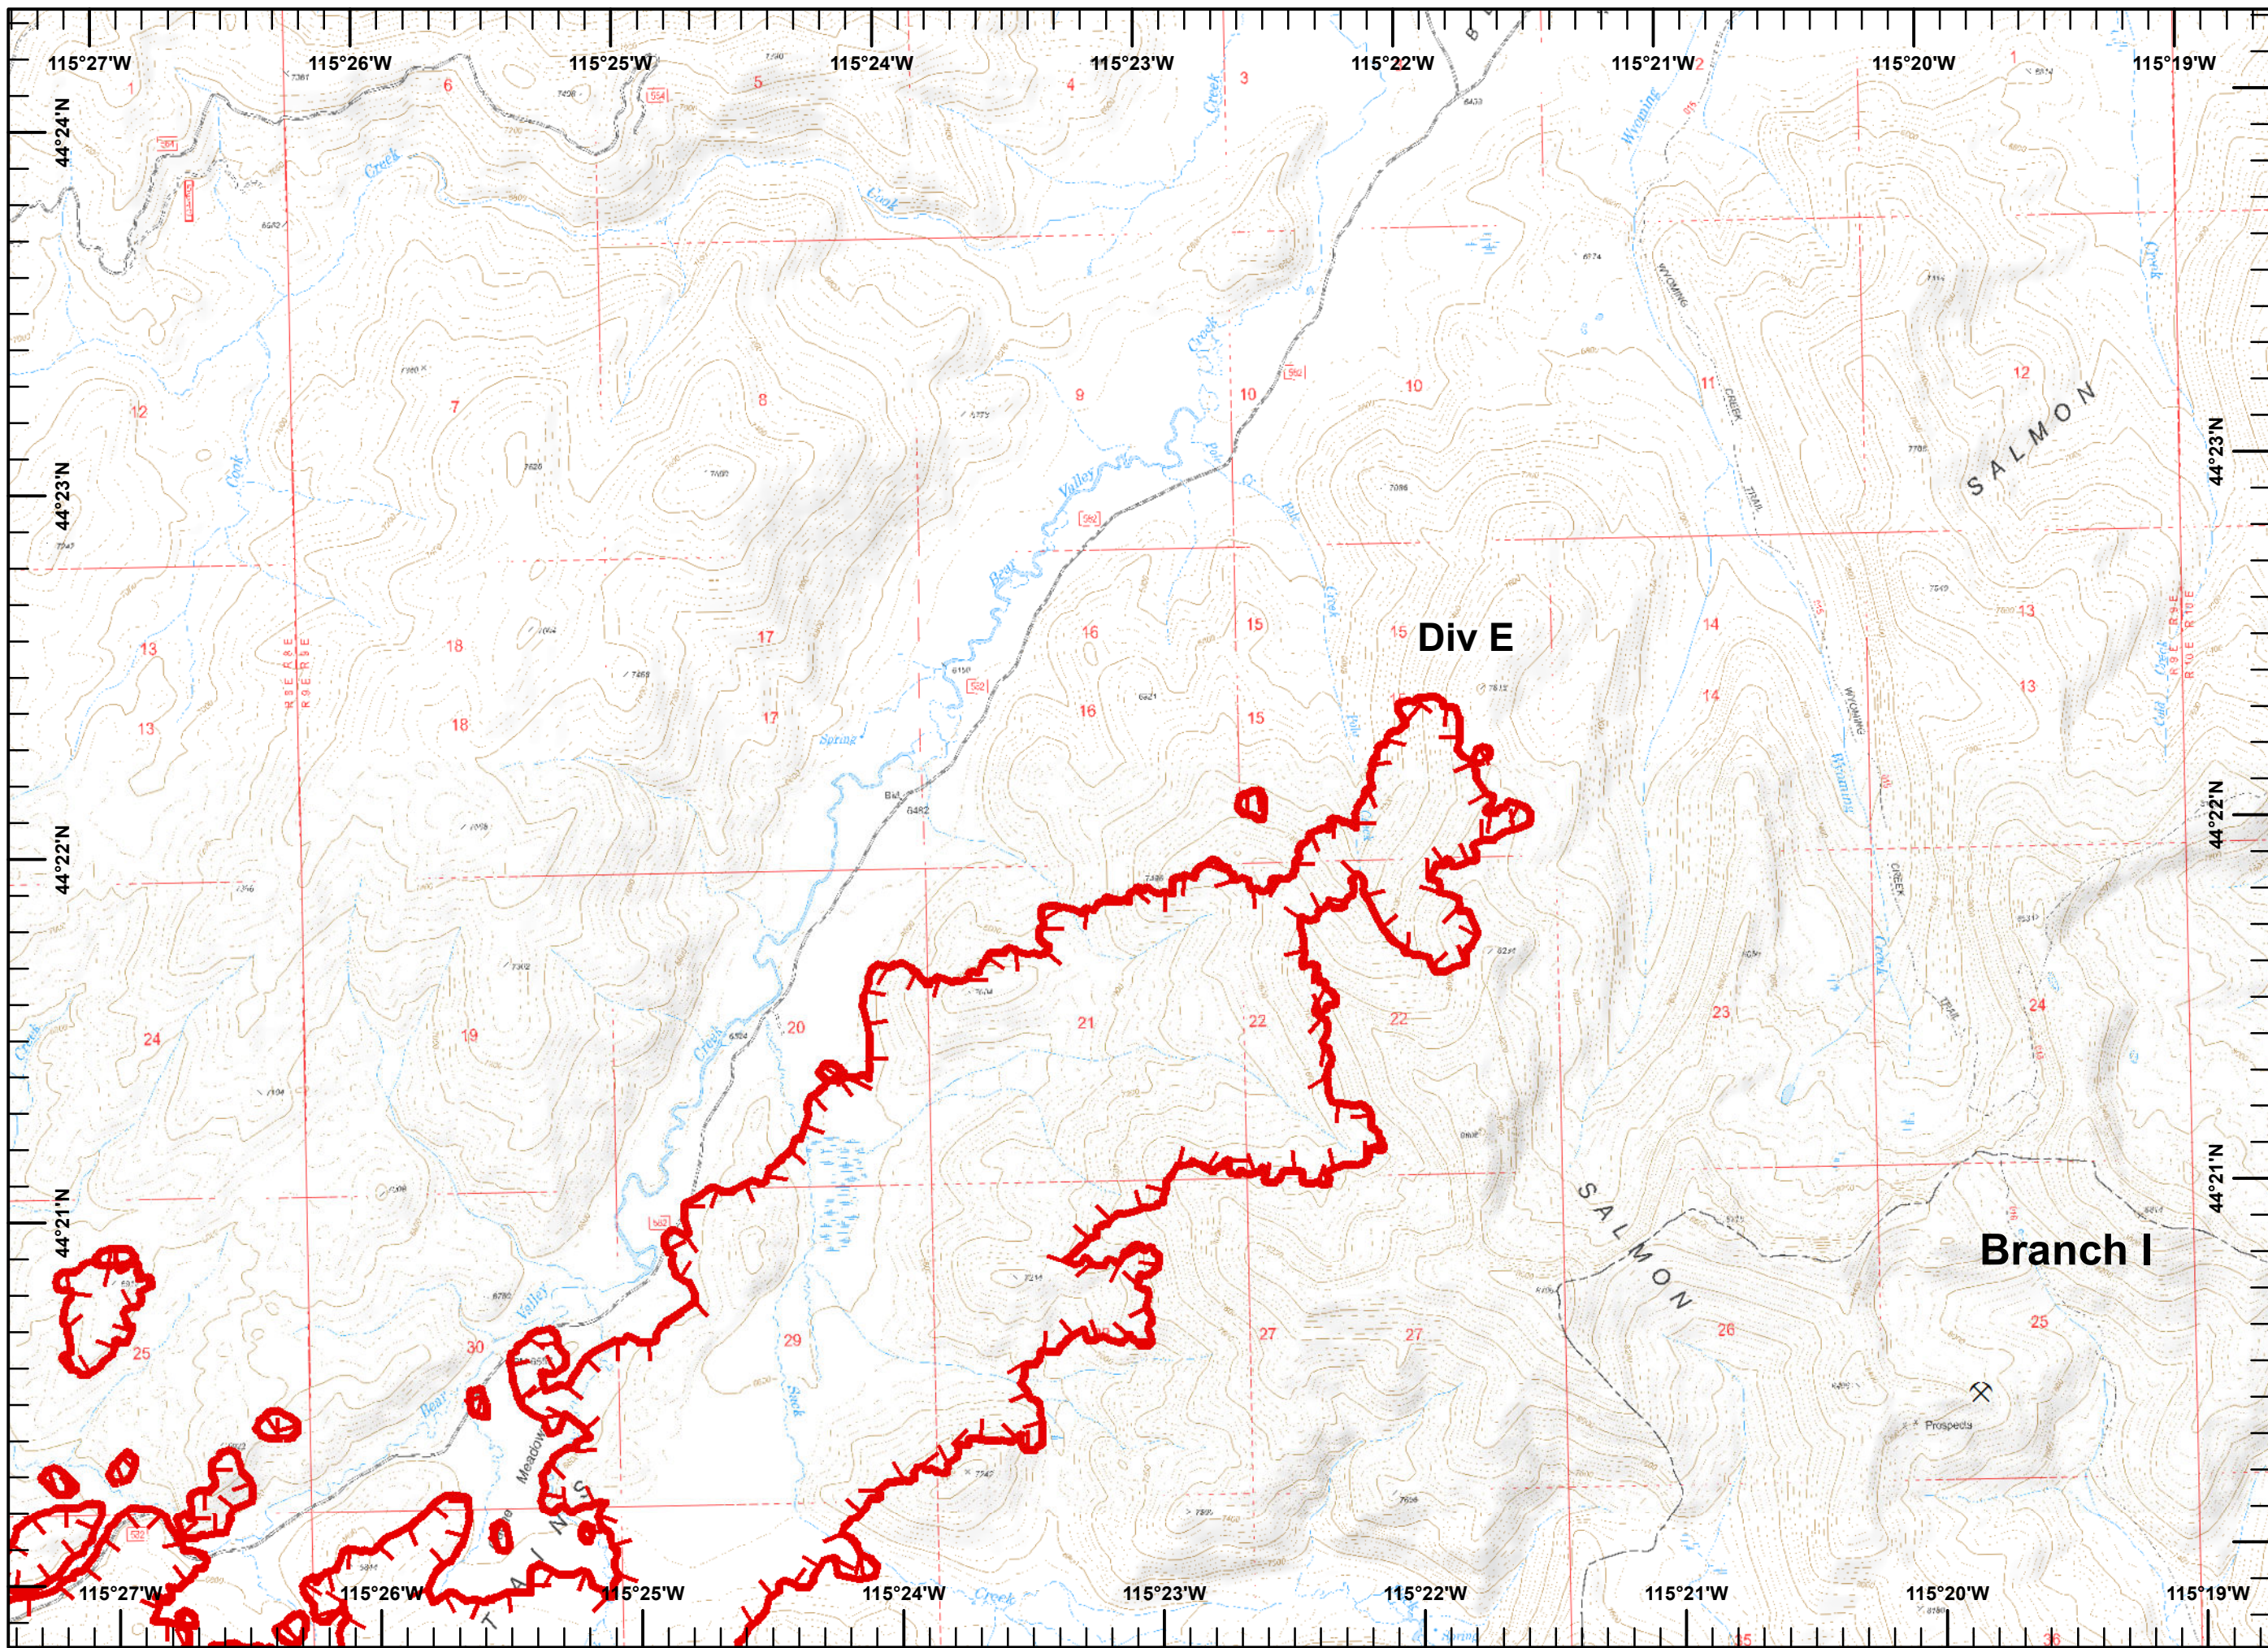

-  Drop Point
-  Helispot
-  Division Break
-  Mine
-  Uncontrolled Fire Edge
-  Completed Line
-  RRoad as Completed Line
-  HHand Line

Pioneer Fire
ID-BOF-000539
09/18/2016

Legend

-  Drop Point
-  Helispot
-  Mobile Weather Unit
-  Division Break
-  Lookout
-  Mine
- Sites**
-  Structure
-  Uncontrolled Fire Edge
-  RRoad as Completed Line
-  Completed Dozer Line
-  HHand Line

Miles

Pioneer Fire
ID-BOF-000539
09/18/2016

Legend

-  Drop Point
-  Helispot
-  Uncontrolled Fire Edge
-  RRoad as Completed Line
-  HHand Line

**Pioneer Fire
ID-BOF-000539
09/18/2016**

Legend

-  Drop Point
-  Helispot
-  Sling Site
-  Water Source
-  Mine
-  Sites
-  Campground
-
- R Road as Completed Line
- XX Completed Dozer Line
- H Hand Line

Legend

- Mine
- Uncontrolled Fire Edge

**Pioneer Fire
ID-BOF-00539
09/18/2016**

Legend

- Drop Point
- Ⓜ Water Source
- ⓧ Mine
- ▬ Uncontrolled Fire Edge
- ▬ Completed Line
- Rough Fire

Pioneer Fire
ID-BOF-000539
09/18/2016

Legend

- Repeater
- Water Source
- Mine
- Uncontrolled Fire Edge
- Completed Line
- Rough Fire

Miles

Pioneer Fire
ID-BOF-000539
09/18/2016

Legend

-  Drop Point
-  Helispot
-  Water Source
-  Mine
-  Uncontrolled Fire Edge
-  Completed Line