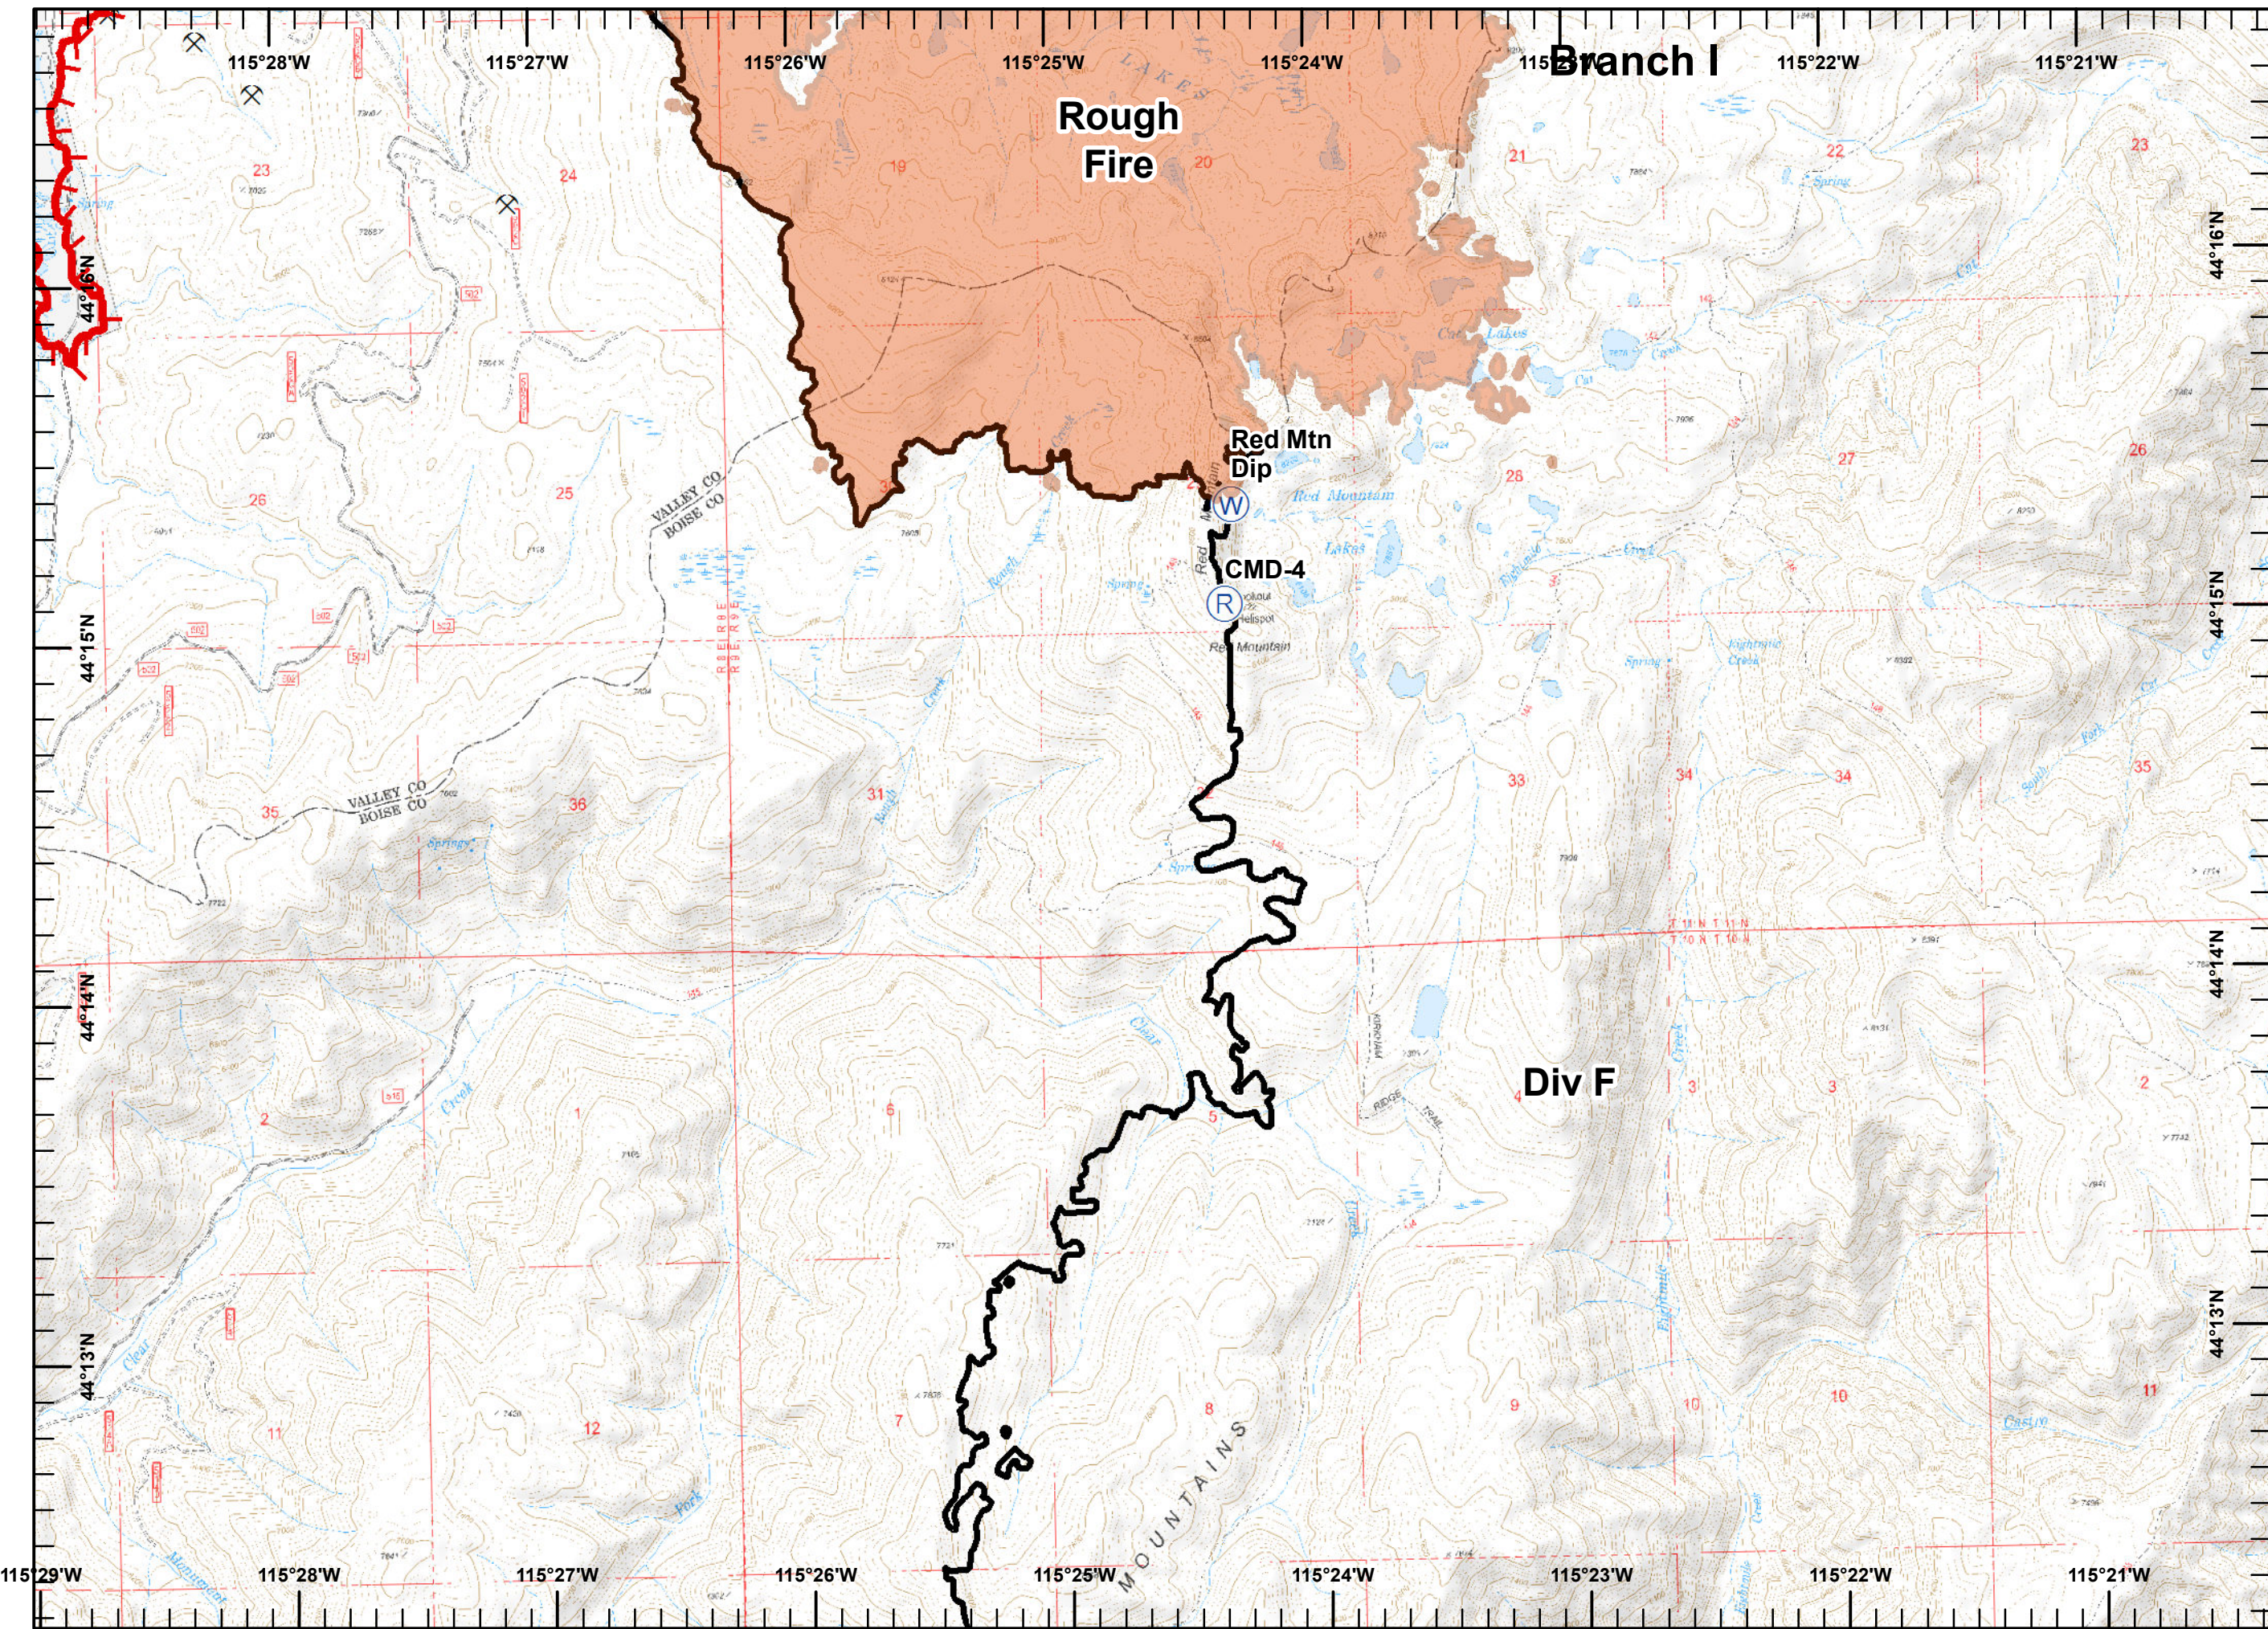

Pioneer Fire
ID-BOF-000539
09/18/2016

Legend

- Drop Point
- Helispot
- Mobile Weather Unit
- Pump
- Sling Site
- Water Source
- Mine
- Sites**
- Structure
- Uncontrolled Fire Edge
- Completed Line
- Road as Completed Line
- Completed Dozer Line
- Hand Line

Miles

Pioneer Fire
ID-BOF-000539
09/18/2016

Legend

-  Drop Point
-  Helispot
-  Uncontrolled Fire Edge
-  RRoad as Completed Line
-  HHand Line

**Pioneer Fire
ID-BOF-000539
09/18/2016**

Legend

-  Drop Point
-  Helispot
-  Sling Site
-  Water Source
-  Mine
-  Sites
-  Campground
-
- R Road as Completed Line
- XX Completed Dozer Line
- H Hand Line

Legend

- Mine
- Uncontrolled Fire Edge

**Pioneer Fire
ID-BOF-00539
09/18/2016**

Legend

- Drop Point
- Ⓜ Water Source
- ⓧ Mine
- ▬ Uncontrolled Fire Edge
- ▬ Completed Line
- Rough Fire

Pioneer Fire
ID-BOF-000539
09/18/2016

Legend

- Repeater
- Water Source
- Mine
- Uncontrolled Fire Edge
- Completed Line
- Rough Fire

Miles

Pioneer Fire
ID-BOF-000539
09/18/2016

Legend

-  Drop Point
-  Helispot
-  Water Source
-  Mine
-  Uncontrolled Fire Edge
-  Completed Line