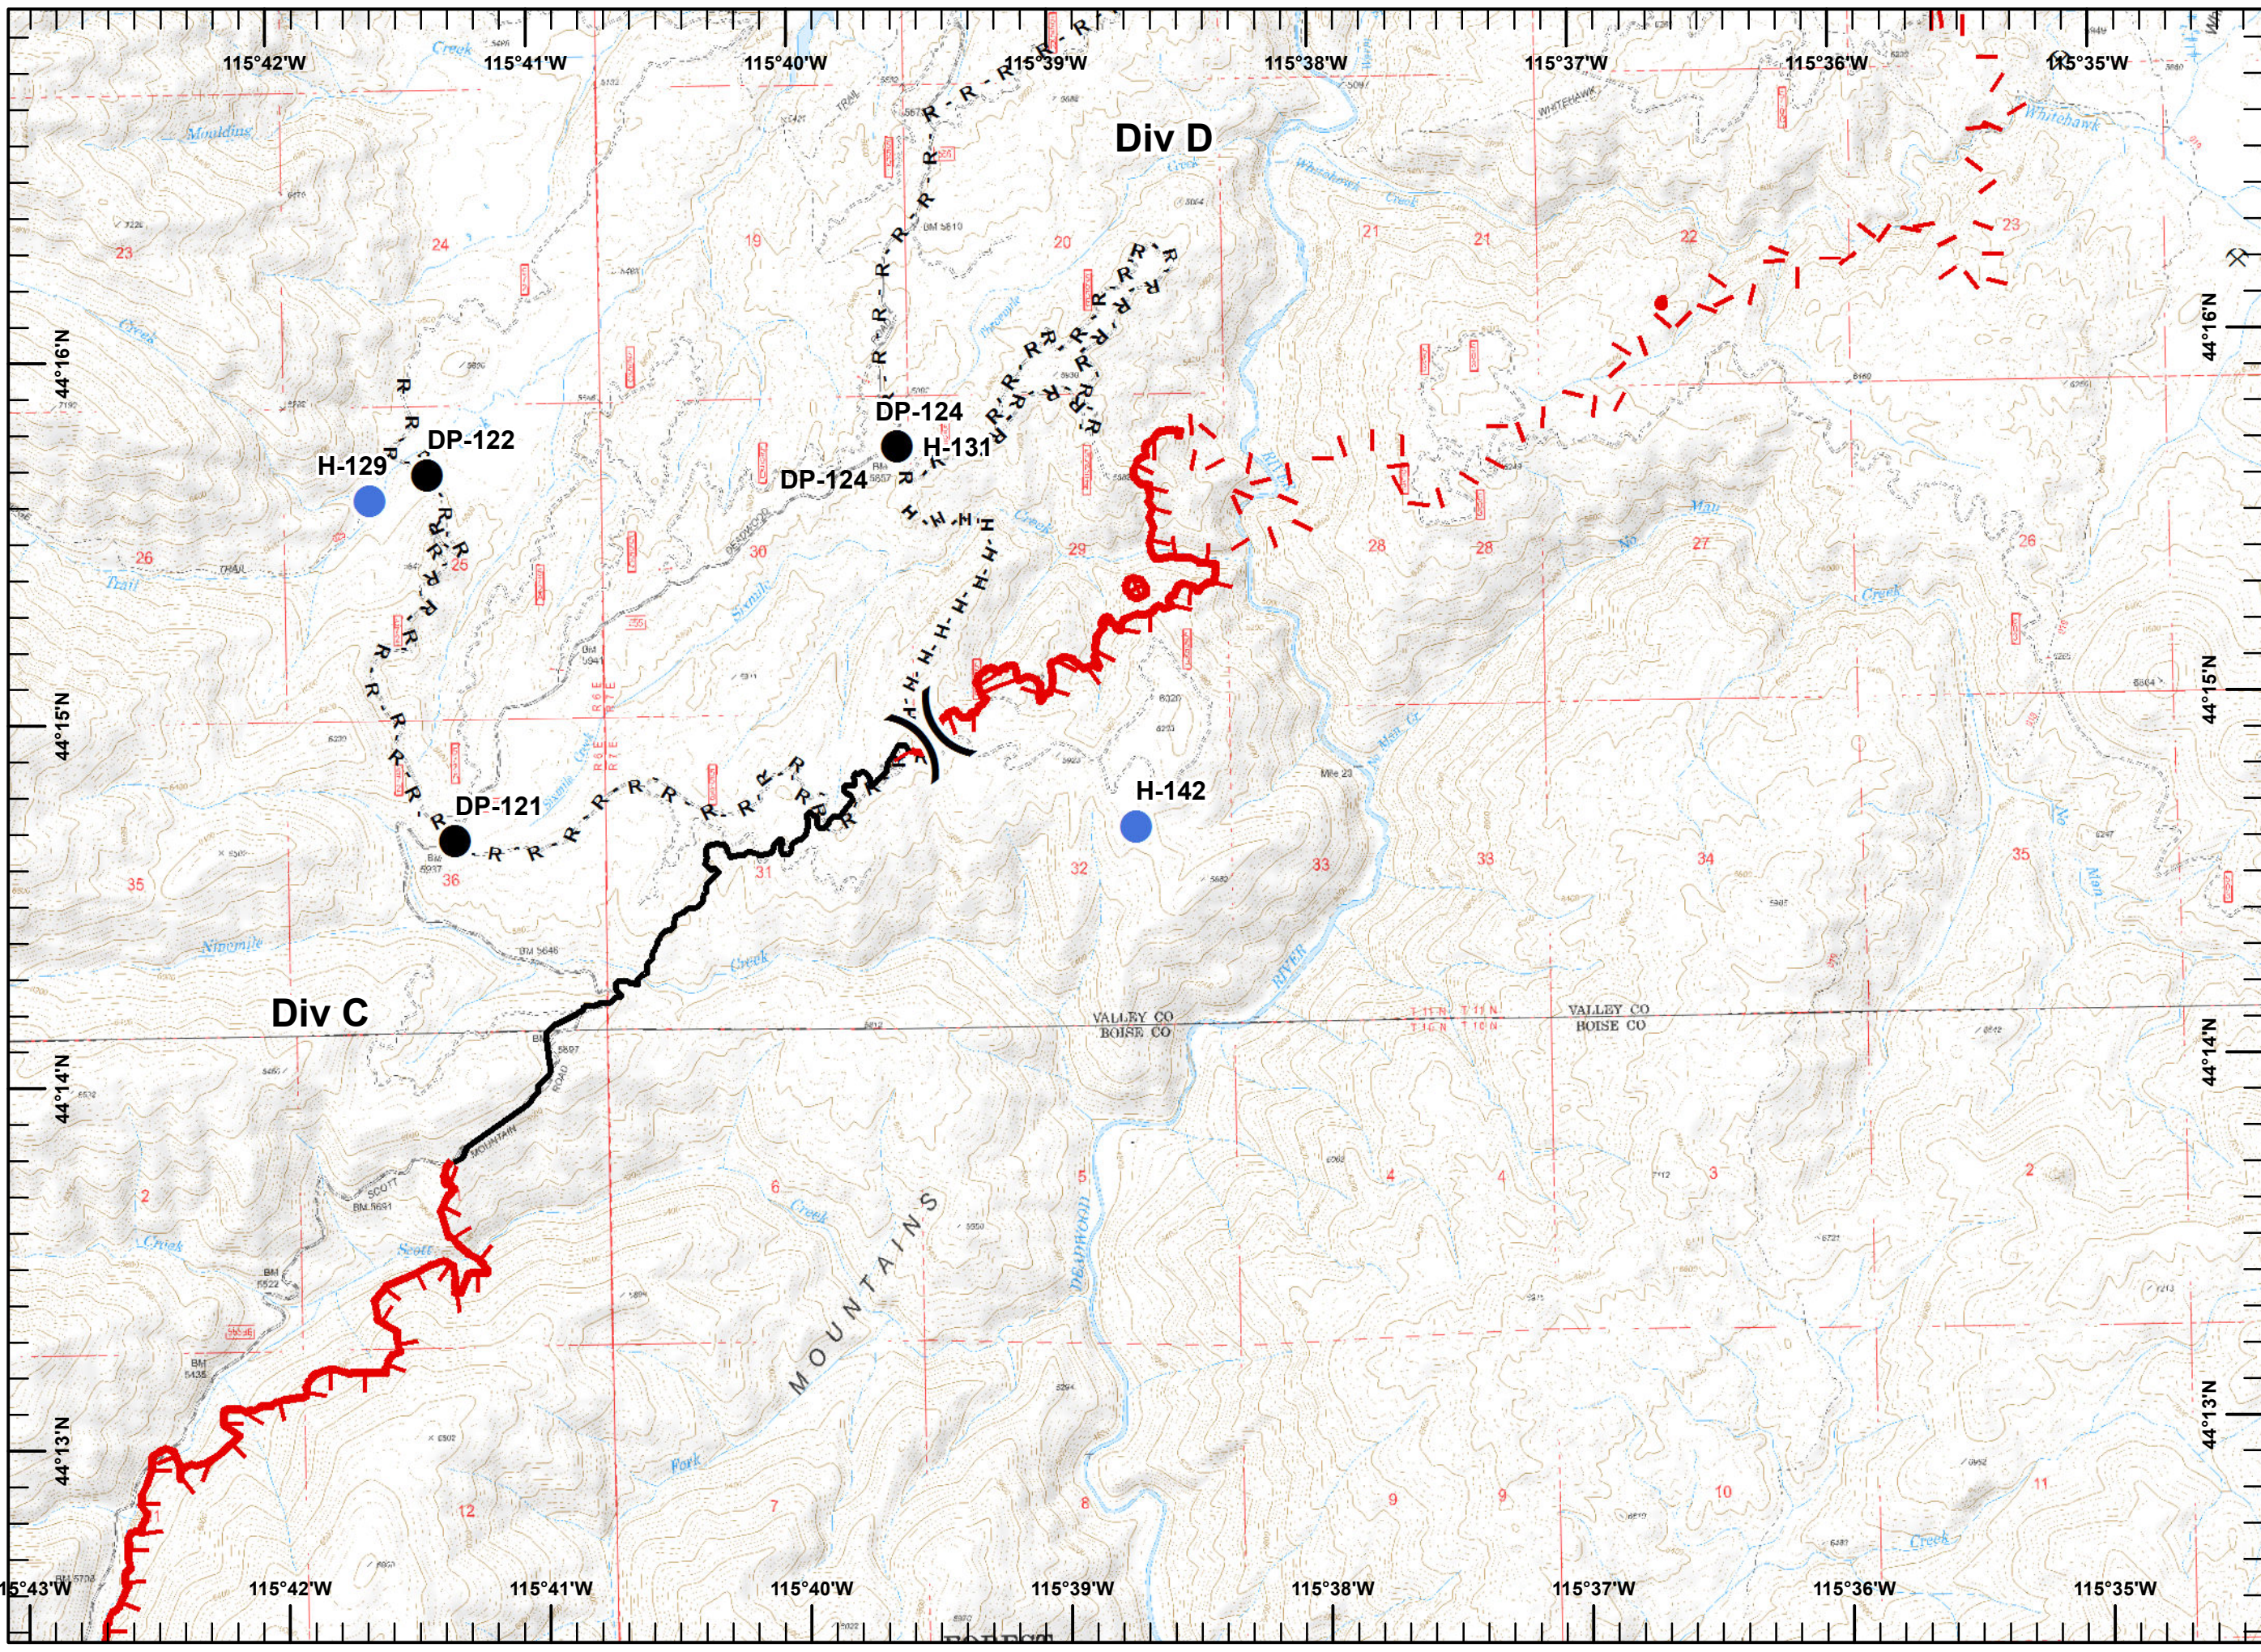

**Pioneer Fire
ID-BOF-00539
09/18/2016**

Legend

-  Drop Point
-  Helispot
-  Pump
-  Safety Zone
-  Sling Site
-  Water Source
-  Hazard
-  Division Break
-  Mine
-  Completed Line
-  Road as Completed Line
-  Completed Dozer Line
-  Hand Line
-  Planned Fire Line

Pioneer Fire
ID-BOF-000539
09/18/2016

Legend

- Drop Point
- Helispot
- Mobile Weather Unit
- Pump
- Sling Site
- Water Source
- Mine
- Sites**
- Structure
- Uncontrolled Fire Edge
- Completed Line
- Road as Completed Line
- Completed Dozer Line
- Hand Line

Pioneer Fire
ID-BOF-000539
09/18/2016

Legend

-  Drop Point
-  Helispot
-  Pump
-  Hazard
-  Uncontrolled Fire Edge
-  Completed Line
-  RRoad as Completed Line

Pioneer Fire
ID-BOF-000539
09/18/2016

Legend

-  Drop Point
-  Helispot
-  Division Break
-  Mine
-  Uncontrolled Fire Edge
-  Completed Line
-  RRoad as Completed Line
-  HHand Line

Pioneer Fire
ID-BOF-000539
09/18/2016

Legend

-  Drop Point
-  Helispot
-  Mobile Weather Unit
-  Division Break
-  Lookout
-  Mine
- Sites**
-  Structure
-  Uncontrolled Fire Edge
-  RRoad as Completed Line
-  Completed Dozer Line
-  HHand Line