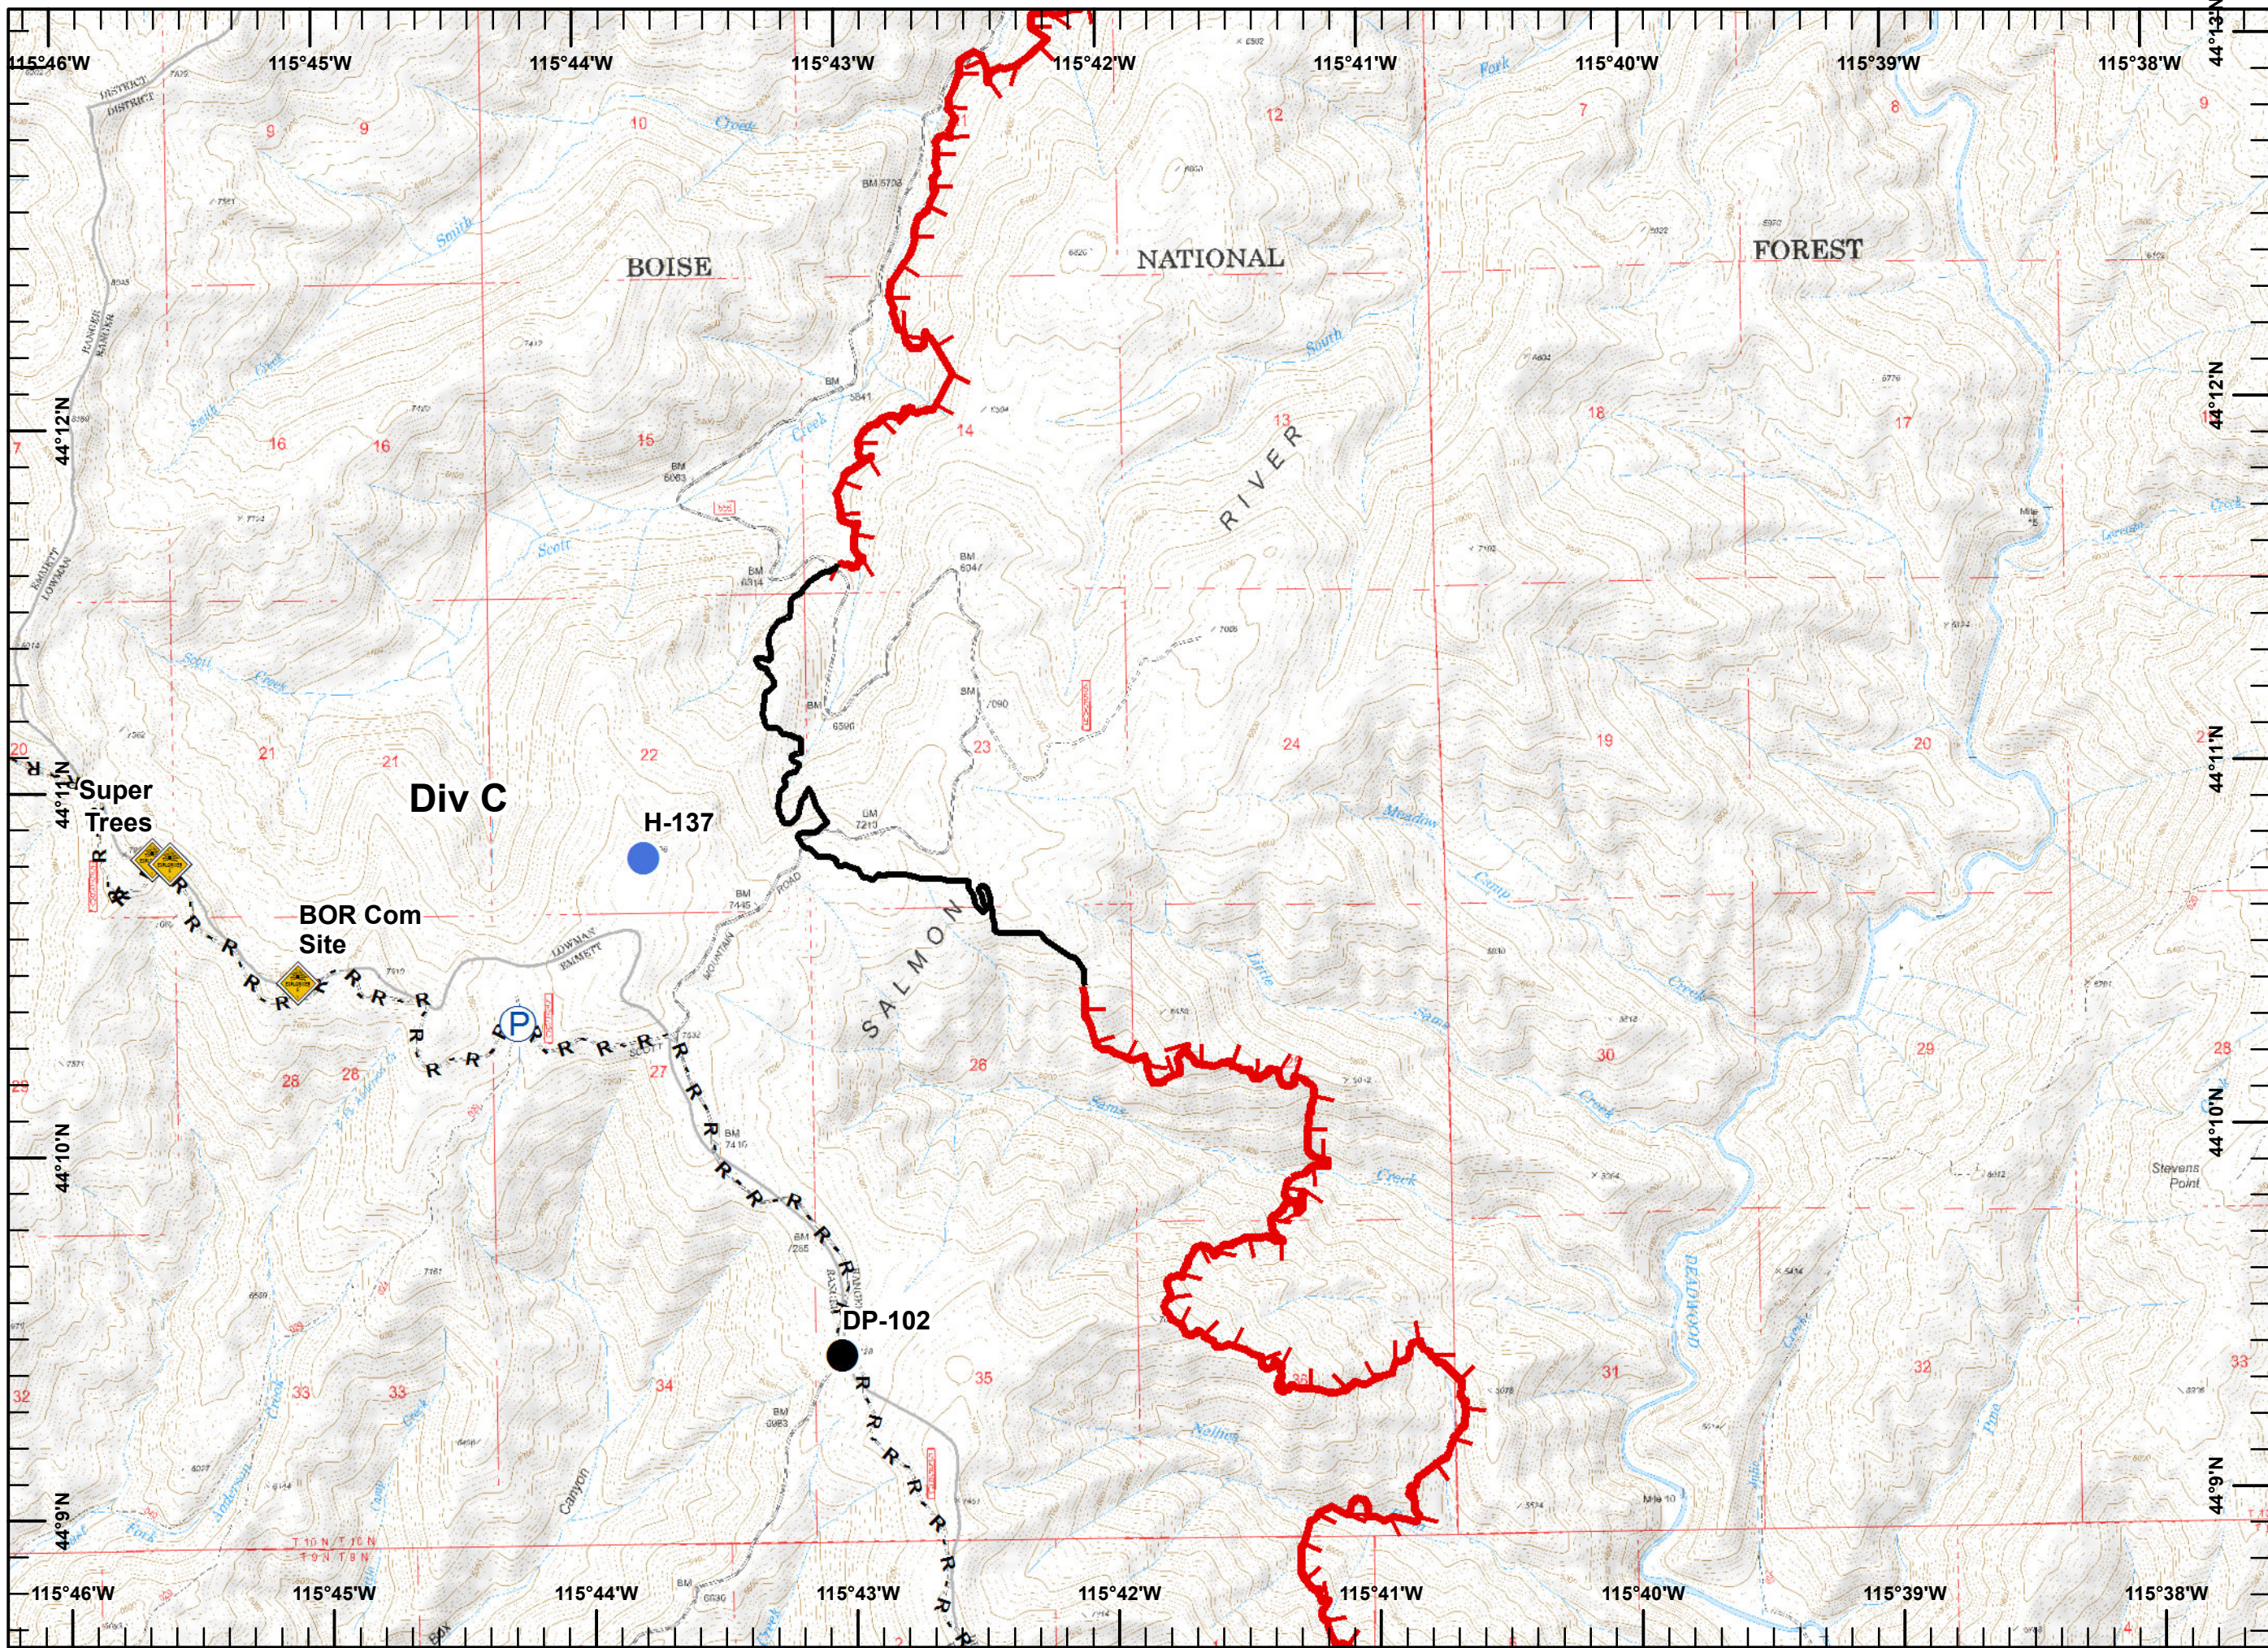

**Pioneer Fire
ID-BOF-00539
09/18/2016**

Legend

-  Drop Point
-  Helispot
-  Pump
-  Safety Zone
-  Sling Site
-  Water Source
-  Hazard
-  Division Break
-  Mine
-  Completed Line
-  Road as Completed Line
-  Completed Dozer Line
-  Hand Line
-  Planned Fire Line

Pioneer Fire
ID-BOF-000539
09/18/2016

Legend

- Drop Point
- Helispot
- Mobile Weather Unit
- Pump
- Sling Site
- Water Source
- Mine
- Sites**
- Structure
- Uncontrolled Fire Edge
- Completed Line
- Road as Completed Line
- Completed Dozer Line
- Hand Line

Pioneer Fire
ID-BOF-000539
09/18/2016

Legend

-  Drop Point
-  Helispot
-  Pump
-  Hazard
-  Uncontrolled Fire Edge
-  Completed Line
-  RRoad as Completed Line

Pioneer Fire
ID-BOF-000539
09/18/2016

Legend

-  Drop Point
-  Helispot
-  Division Break
-  Mine
-  Uncontrolled Fire Edge
-  Completed Line
-  RRoad as Completed Line
-  HHand Line

Pioneer Fire
ID-BOF-000539
09/18/2016

Legend

-  Drop Point
-  Helispot
-  Mobile Weather Unit
-  Division Break
-  Lookout
-  Mine
- Sites**
-  Structure
-  Uncontrolled Fire Edge
-  RRoad as Completed Line
-  Completed Dozer Line
-  HHand Line