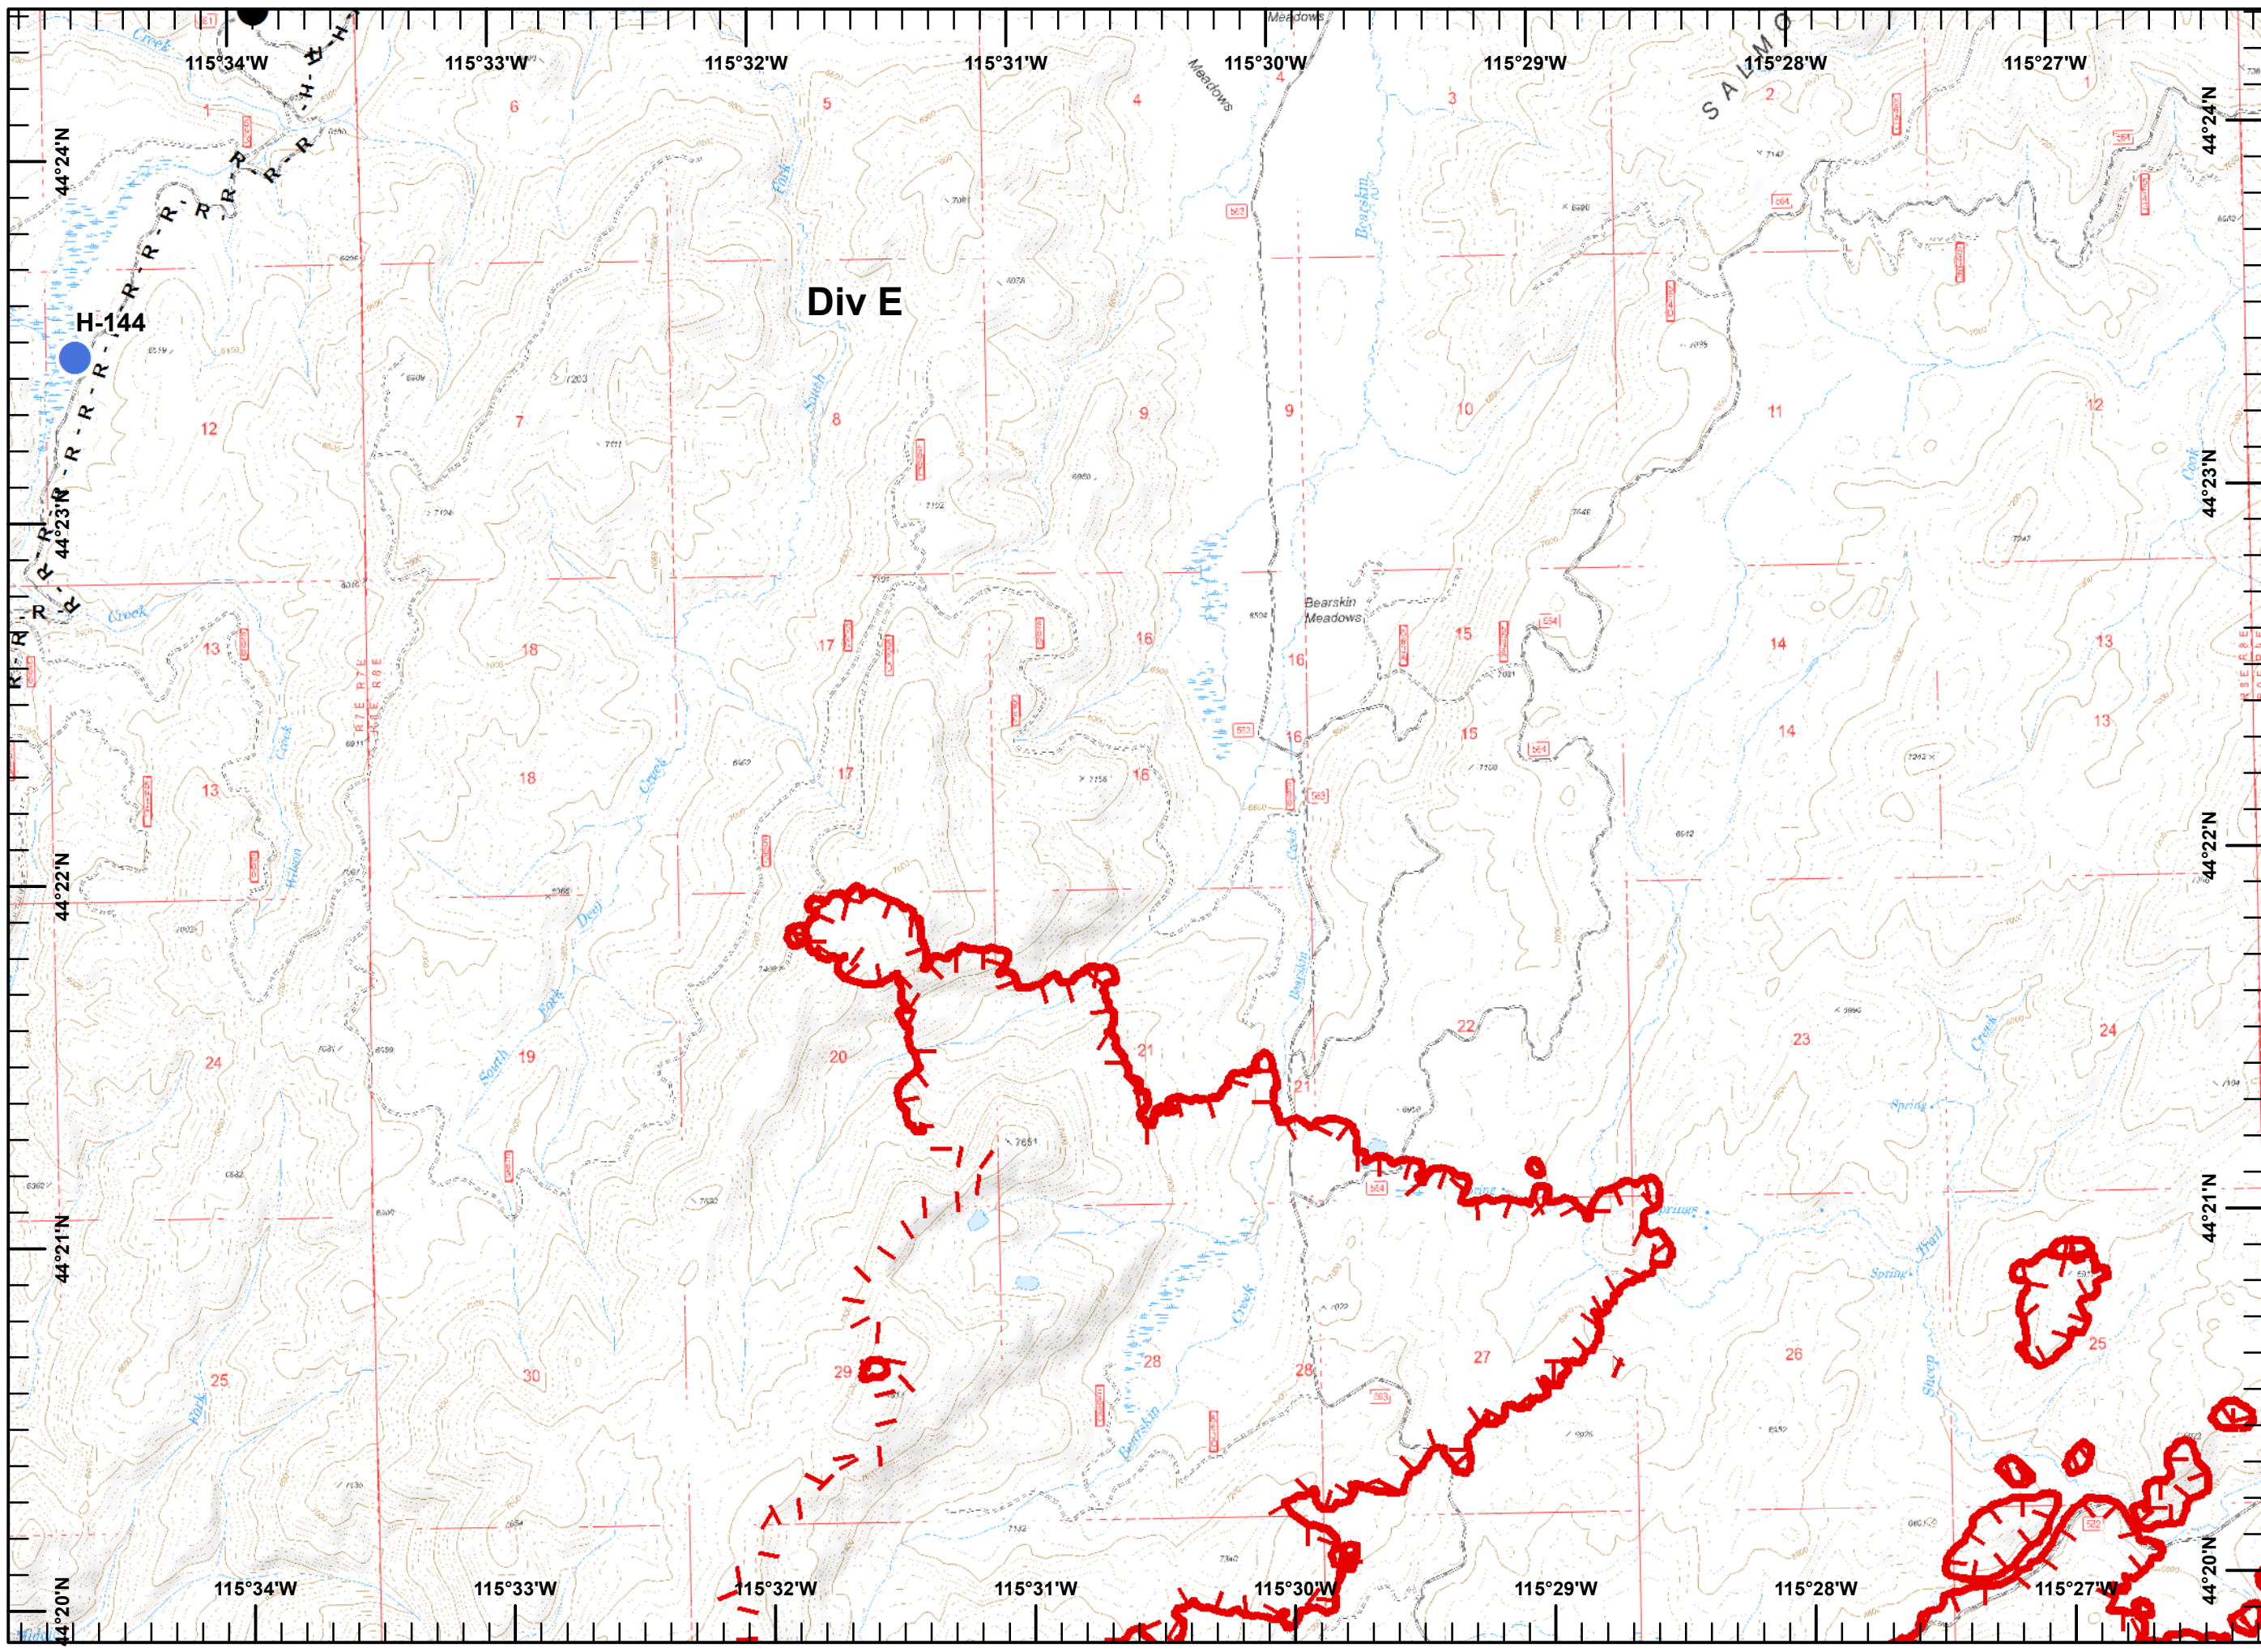

Pioneer Fire
ID-BOF-000539
09/18/2016

Legend

- Drop Point
- Helispot
- Mobile Weather Unit
- Pump
- Sling Site
- Water Source
- Mine
- Sites**
- Structure
- Uncontrolled Fire Edge
- Completed Line
- Road as Completed Line
- Completed Dozer Line
- Hand Line

-  Drop Point
-  Helispot
-  Division Break
-  Mine
-  Uncontrolled Fire Edge
-  Completed Line
-  RRoad as Completed Line
-  HHand Line

Pioneer Fire
ID-BOF-000539
09/18/2016

Legend

-  Drop Point
-  Helispot
-  Mobile Weather Unit
-  Division Break
-  Lookout
-  Mine
- Sites**
-  Structure
-  Uncontrolled Fire Edge
-  RRoad as Completed Line
-  Completed Dozer Line
-  HHand Line

Miles

Pioneer Fire
ID-BOF-000539
09/18/2016

Legend

-  Drop Point
-  Helispot
-  Uncontrolled Fire Edge
-  RRoad as Completed Line
-  HHand Line

**Pioneer Fire
ID-BOF-000539
09/18/2016**

Legend

-  Drop Point
-  Helispot
-  Sling Site
-  Water Source
-  Mine
-  Sites
-  Campground
-
- R Road as Completed Line
- XX Completed Dozer Line
- H Hand Line

Legend

- Mine
- Uncontrolled Fire Edge

**Pioneer Fire
ID-BOF-00539
09/18/2016**

Legend

- Drop Point
- Ⓜ Water Source
- ⓧ Mine
- ▬ Uncontrolled Fire Edge
- ▬ Completed Line
- Rough Fire

Pioneer Fire
ID-BOF-000539
09/18/2016