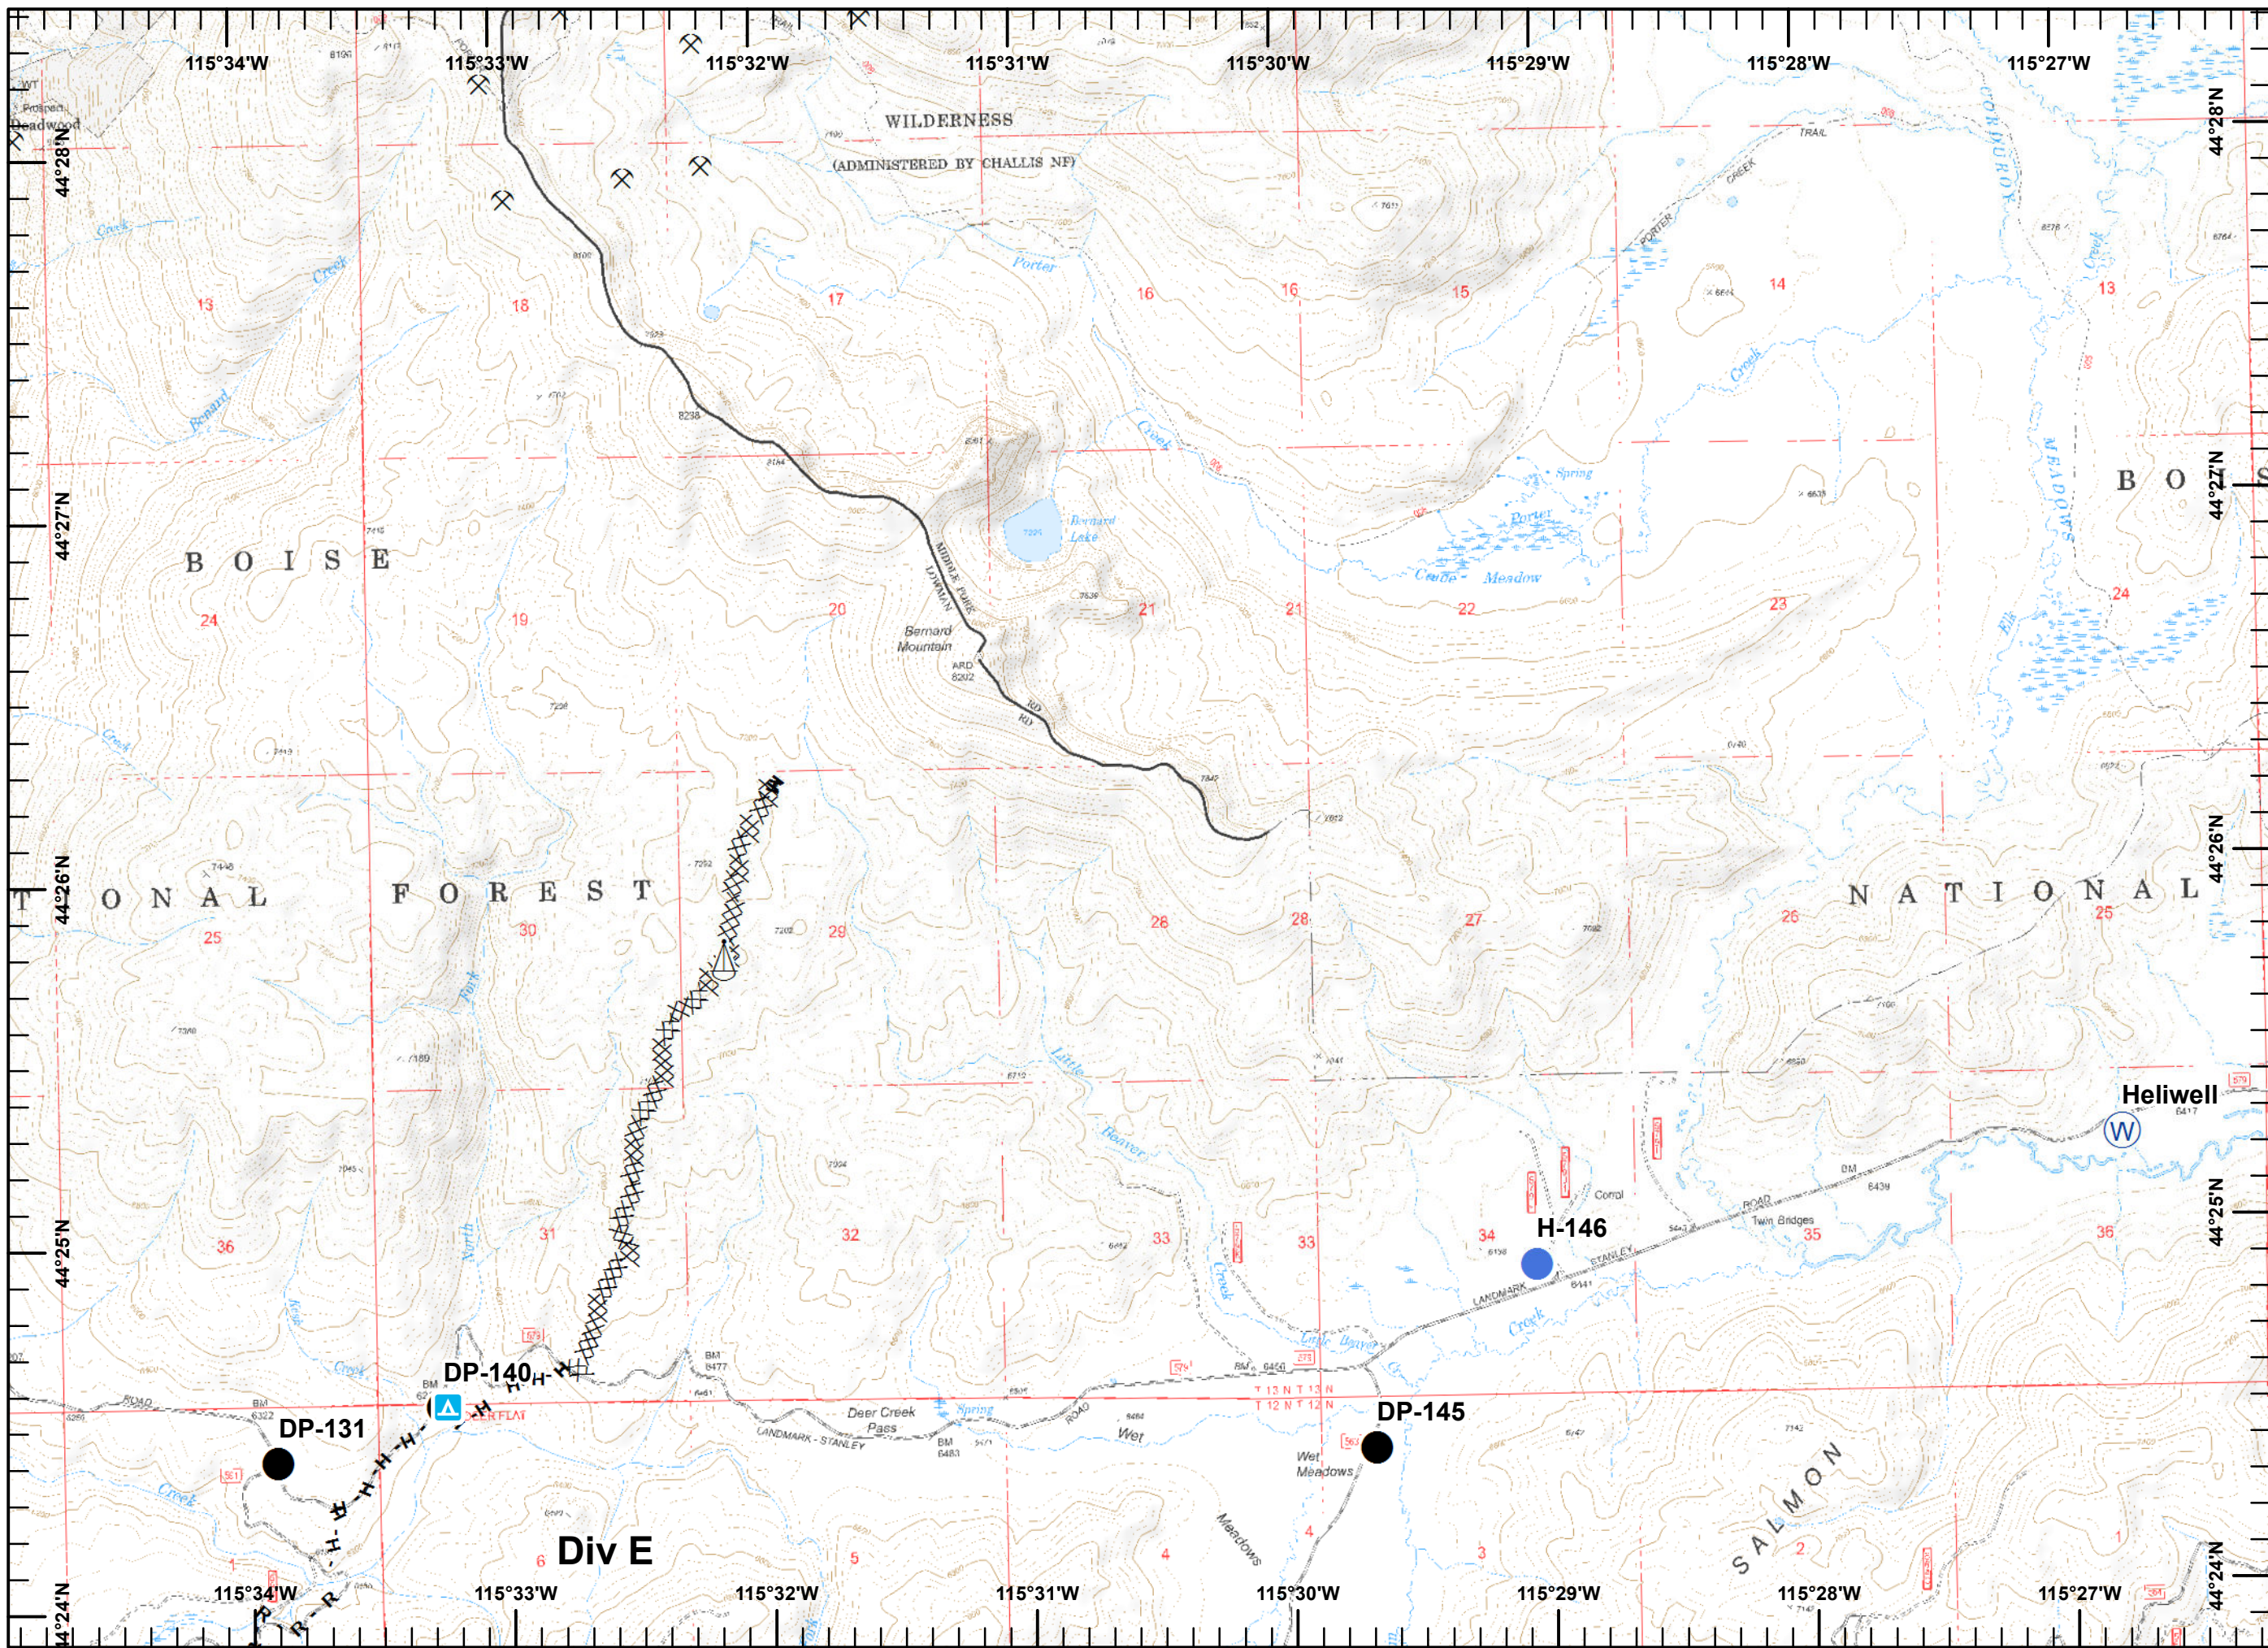

Pioneer Fire
ID-BOF-000539
09/18/2016

Legend

- Drop Point
- Helispot
- Mobile Weather Unit
- Pump
- Sling Site
- Water Source
- Mine
- Sites**
- Structure
- Uncontrolled Fire Edge
- Completed Line
- Road as Completed Line
- Completed Dozer Line
- Hand Line

-  Drop Point
-  Helispot
-  Division Break
-  Mine
-  Uncontrolled Fire Edge
-  Completed Line
-  RRoad as Completed Line
-  HHand Line

Pioneer Fire
ID-BOF-000539
09/18/2016

Legend

-  Drop Point
-  Helispot
-  Mobile Weather Unit
-  Division Break
-  Lookout
-  Mine
- Sites**
-  Structure
-  Uncontrolled Fire Edge
-  RRoad as Completed Line
-  Completed Dozer Line
-  HHand Line

Miles

Pioneer Fire
ID-BOF-000539
09/18/2016

Legend

-  Drop Point
-  Helispot
-  Uncontrolled Fire Edge
-  RRoad as Completed Line
-  HHand Line

**Pioneer Fire
ID-BOF-000539
09/18/2016**

Legend

-  Drop Point
-  Helispot
-  Sling Site
-  Water Source
-  Mine
-  Sites
-  Campground
-
- R Road as Completed Line
- XX Completed Dozer Line
- H Hand Line

Legend

- Mine
- Uncontrolled Fire Edge

**Pioneer Fire
ID-BOF-00539
09/18/2016**

Legend

- Drop Point
- Ⓜ Water Source
- ⓧ Mine
- ▬ Uncontrolled Fire Edge
- ▬ Completed Line
- Rough Fire

Pioneer Fire
ID-BOF-000539
09/18/2016