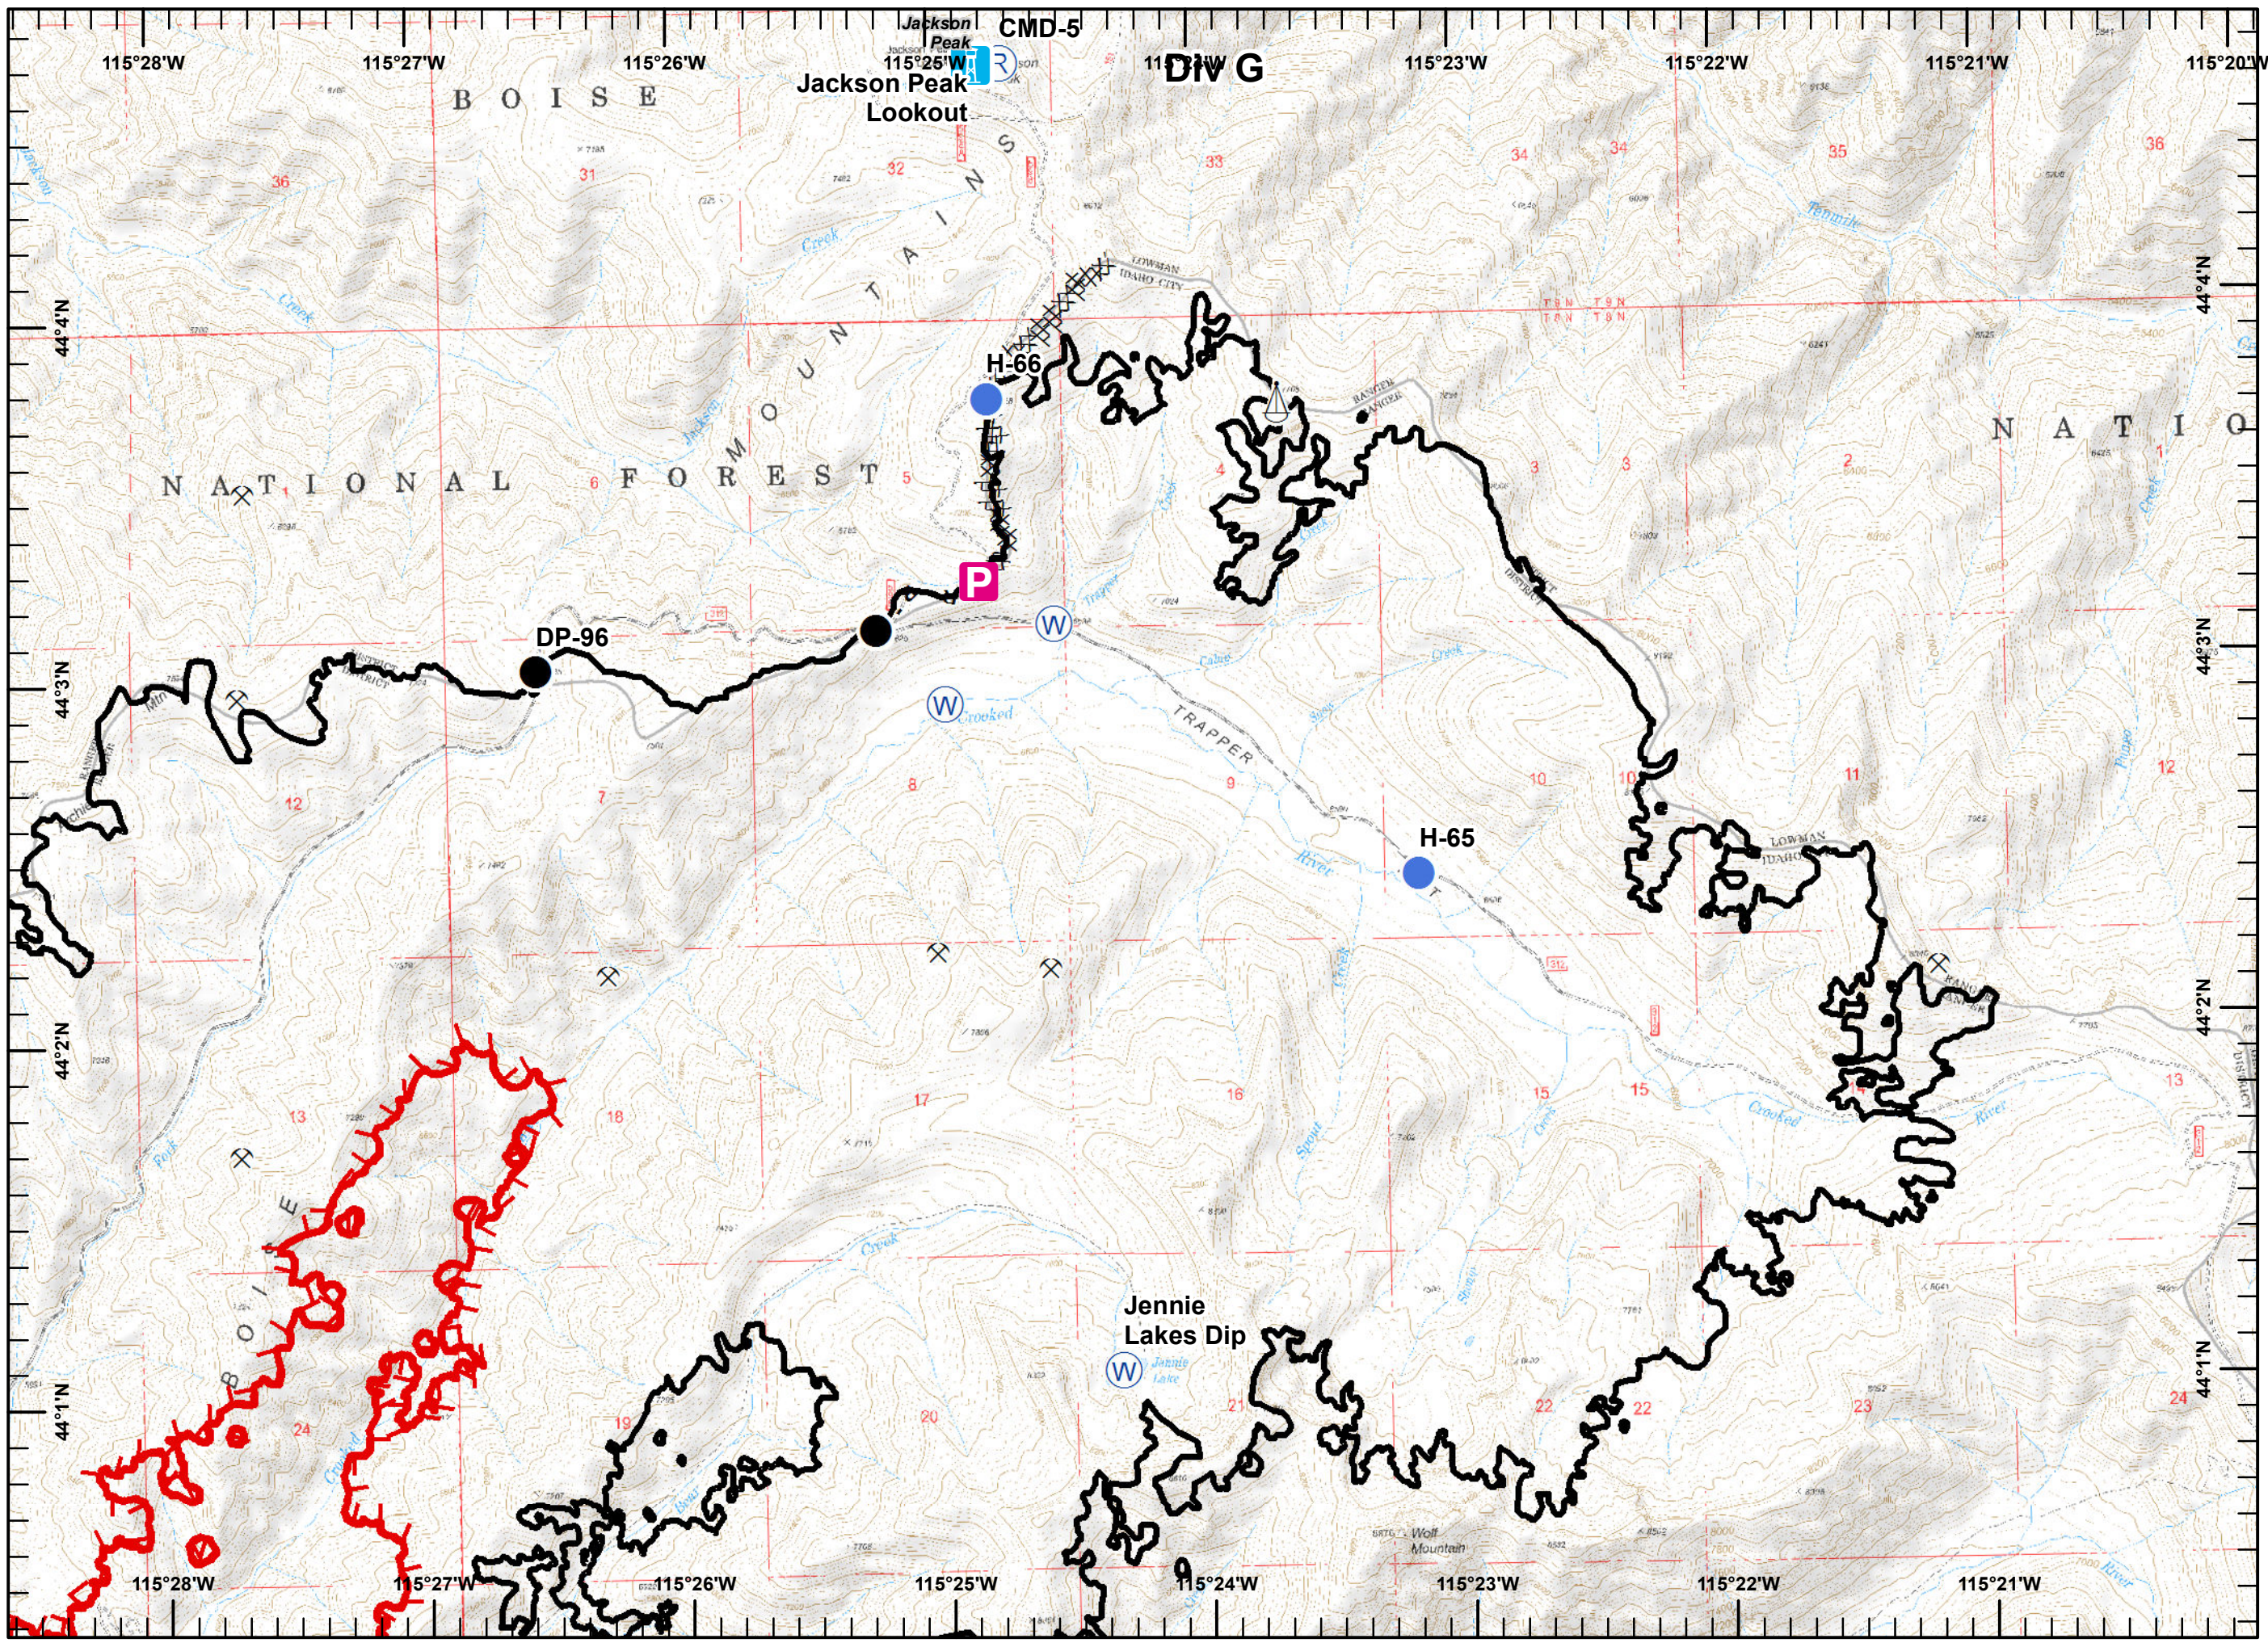

Pioneer Fire
ID-BOF-000539
09/18/2016

Legend

- Drop Point
- Helispot
- Mobile Weather Unit
- Pump
- Sling Site
- Water Source
- Mine
- Sites**
- Structure
- Uncontrolled Fire Edge
- Completed Line
- Road as Completed Line
- Completed Dozer Line
- Hand Line

Pioneer Fire
ID-BOF-000539
09/18/2016

Legend

- Drop Point
- Pump
- Water Source
- Mine
- Campground
- Uncontrolled Fire Edge
- Completed Line
- Road as Completed Line
- Completed Dozer Line
- Hand Line
- Other

Pioneer Fire
ID-BOF-00539
09/18/2016

Legend

- Drop Point
- Helispot
- Highlighted Feature
- Pump
- Repeater
- Sling Site
- Water Source
- Lookout
- Mine
- Sites**
 - Structure
 - Uncontrolled Fire Edge
 - Completed Line
 - RRoad as Completed Line
 - Completed Dozer Line

Pioneer Fire
ID-BOF-000539
09/18/2016

Legend

Water Source

Mine

Uncontrolled Fire Edge
 Completed Line

Miles

Pioneer Fire
ID-BOF-000539
09/18/2016

Legend