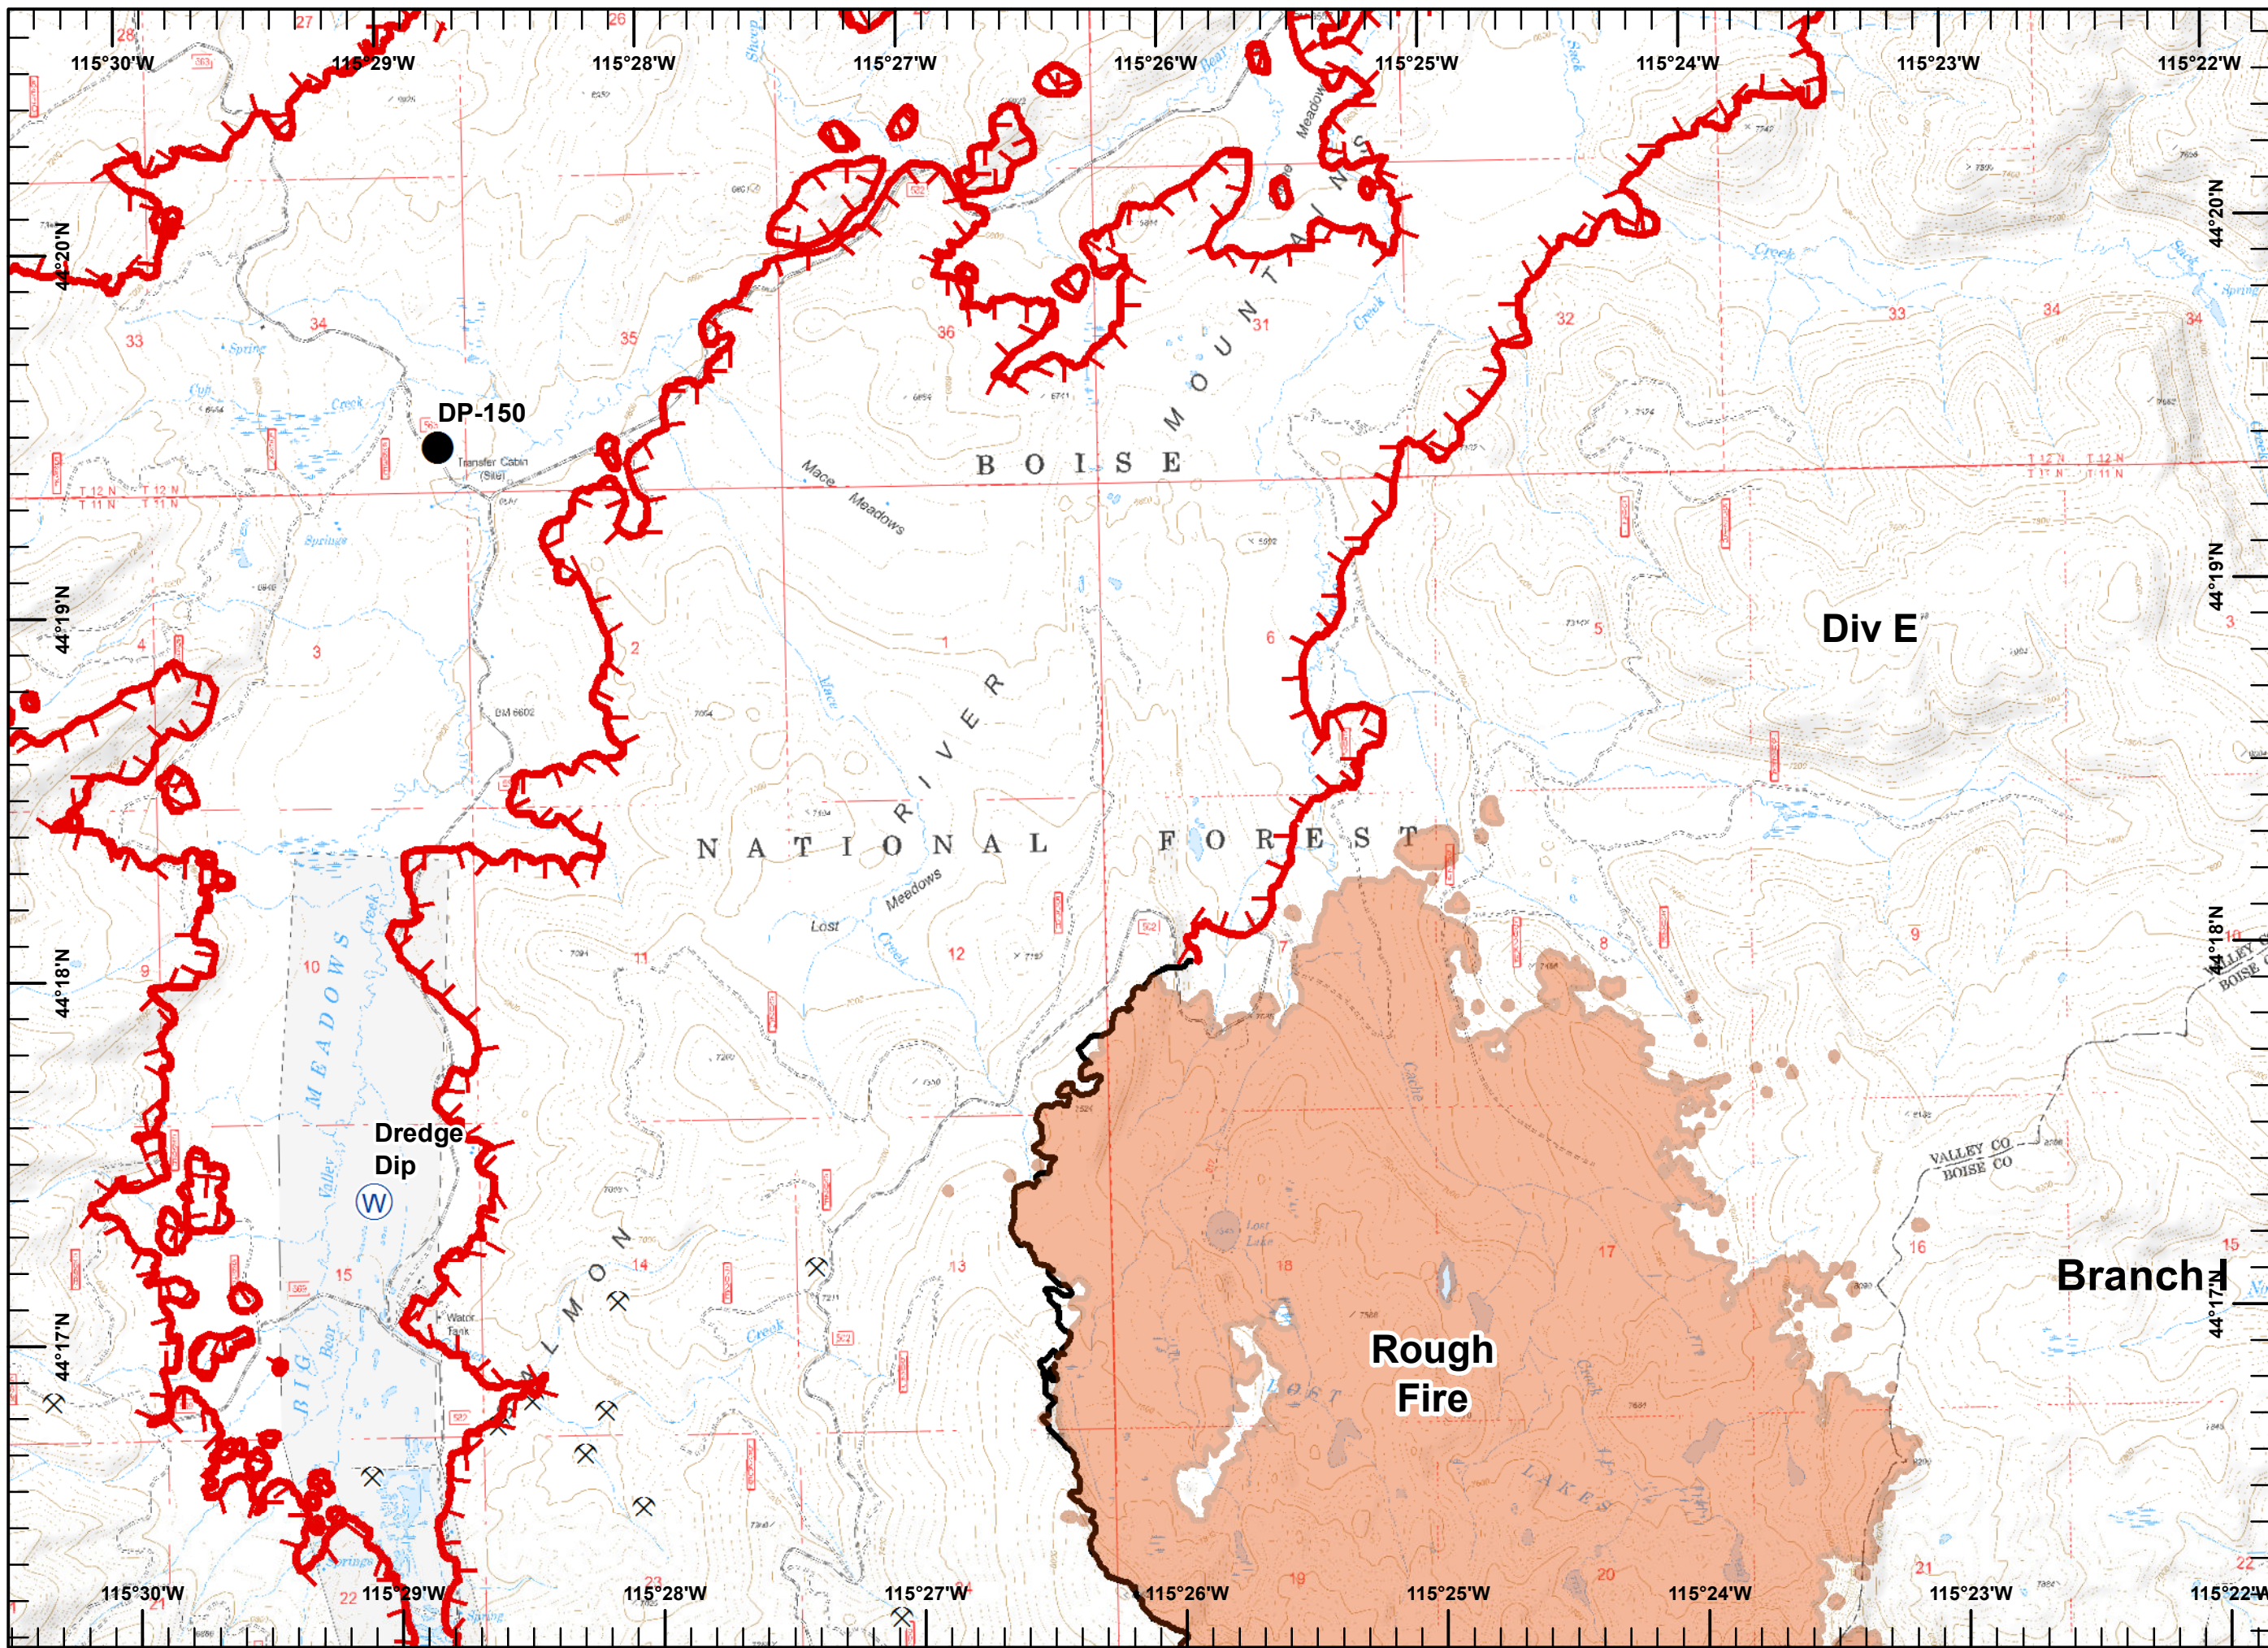

Pioneer Fire
ID-BOF-000539
09/18/2016

Legend

- Drop Point
- Helispot
- Mobile Weather Unit
- Pump
- Sling Site
- Water Source
- Mine
- Sites**
- Structure
- Uncontrolled Fire Edge
- Completed Line
- Road as Completed Line
- Completed Dozer Line
- Hand Line

Miles

Pioneer Fire
ID-BOF-000539
09/18/2016

Legend

-  Drop Point
-  Helispot
-  Uncontrolled Fire Edge
-  RRoad as Completed Line
-  HHand Line

**Pioneer Fire
ID-BOF-000539
09/18/2016**

Legend

-  Drop Point
-  Helispot
-  Sling Site
-  Water Source
-  Mine
-  Sites
-  Campground
-
- R Road as Completed Line
- XX Completed Dozer Line
- H Hand Line

Legend

- Mine
- Uncontrolled Fire Edge

**Pioneer Fire
ID-BOF-00539
09/18/2016**

Legend

- Drop Point
- Ⓜ Water Source
- ⓧ Mine
- ▬ Uncontrolled Fire Edge
- ▬ Completed Line
- Rough Fire

Pioneer Fire
ID-BOF-000539
09/18/2016

Legend

- Repeater
- Water Source
- Mine
- Uncontrolled Fire Edge
- Completed Line
- Rough Fire

Miles

Pioneer Fire
ID-BOF-000539
09/18/2016

Legend

-  Drop Point
-  Helispot
-  Water Source
-  Mine
-  Uncontrolled Fire Edge
-  Completed Line