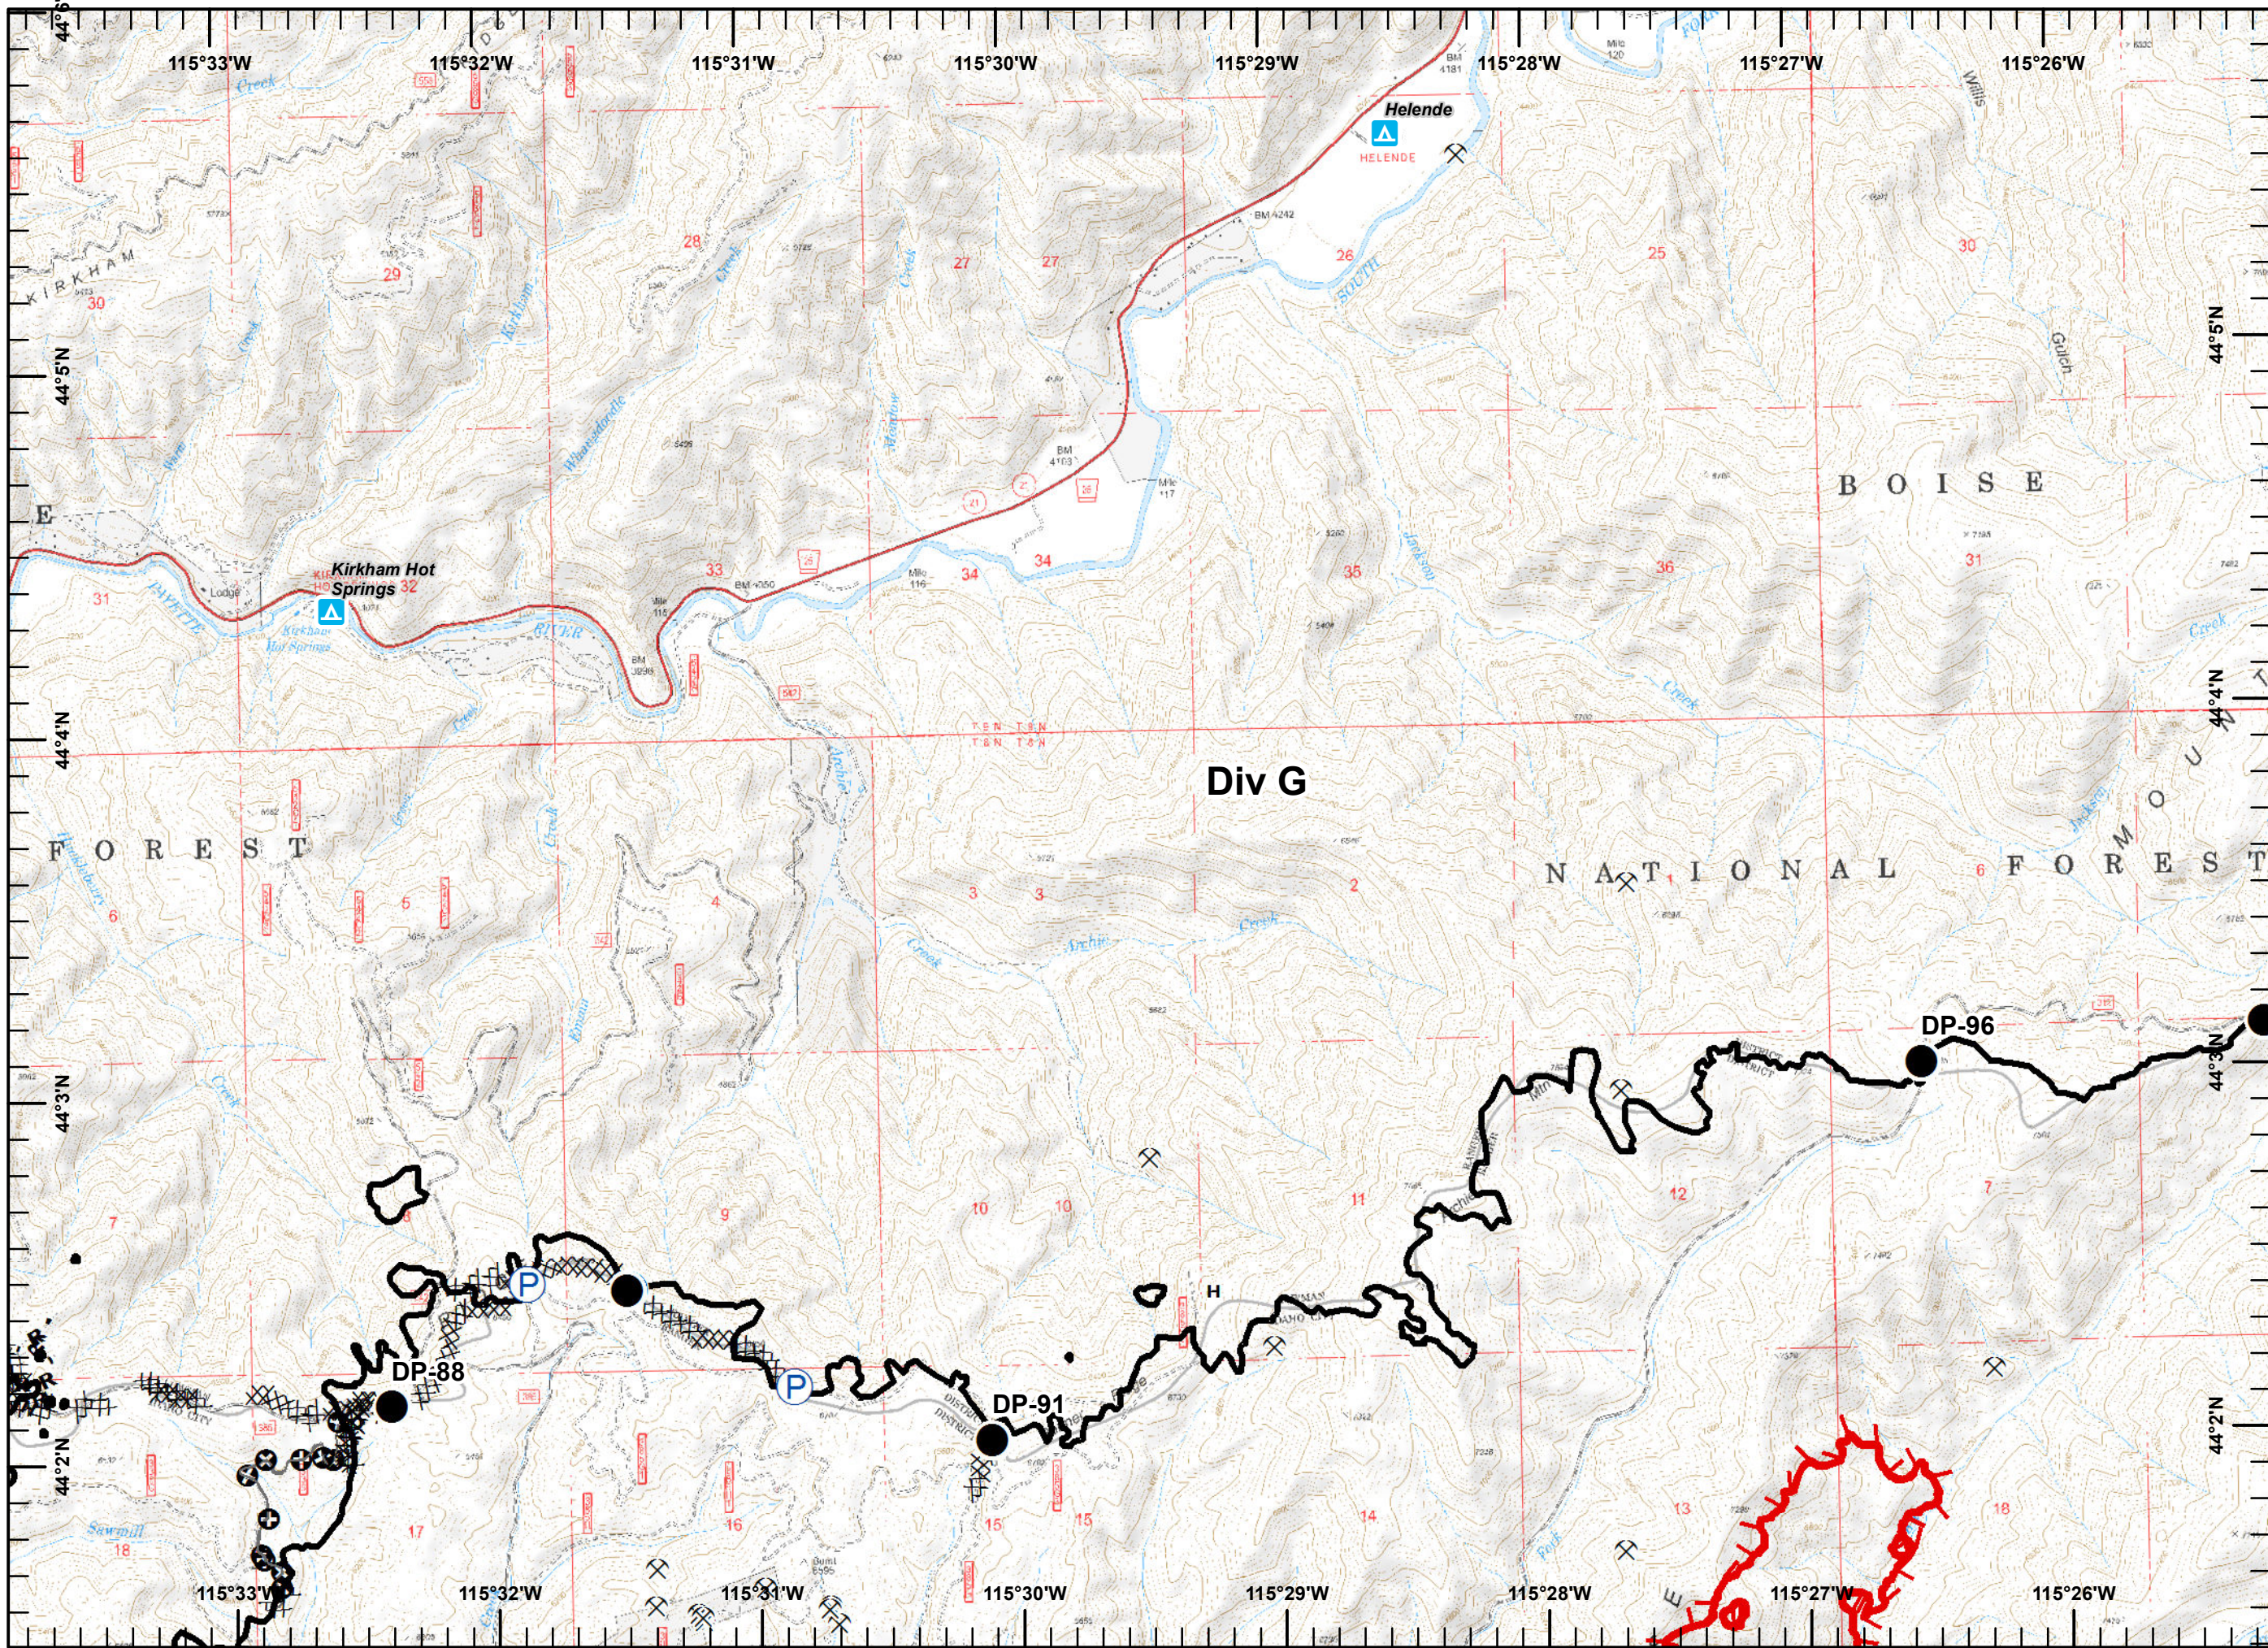

Pioneer Fire
ID-BOF-000539
09/18/2016

Legend

- Drop Point
- Helispot
- Mobile Weather Unit
- Pump
- Sling Site
- Water Source
- Mine
- Sites**
- Structure
- Uncontrolled Fire Edge
- Completed Line
- Road as Completed Line
- Completed Dozer Line
- Hand Line

Miles

Pioneer Fire
ID-BOF-000539
09/18/2016

Legend

-  Drop Point
-  Helispot
-  Uncontrolled Fire Edge
-  RRoad as Completed Line
-  HHand Line

**Pioneer Fire
ID-BOF-000539
09/18/2016**

Legend

-  Drop Point
-  Helispot
-  Sling Site
-  Water Source
-  Mine
-  Sites
-  Campground
-
- R Road as Completed Line
- XX Completed Dozer Line
- H Hand Line

Pioneer Fire
ID-BOF-000539
09/18/2016

Legend

- Camp
- Drop Point
- Helispot
- Highlighted Feature
- Incident Command Post
- Mobile Weather Unit
- Pump
- Water Source
- Division Break
- Yurt
- Mine
- Sites**
- Campground
- Completed Line
- RRoad as Completed Line
- Completed Dozer Line
- HHand Line
- Plow Line
- Aerial Hazard
- Other

Pioneer Fire
ID-BOF-000539
09/18/2016

Legend

- Drop Point
- Pump
- Water Source
- Mine
- Campground
- Uncontrolled Fire Edge
- Completed Line
- Road as Completed Line
- Completed Dozer Line
- Hand Line
- Other