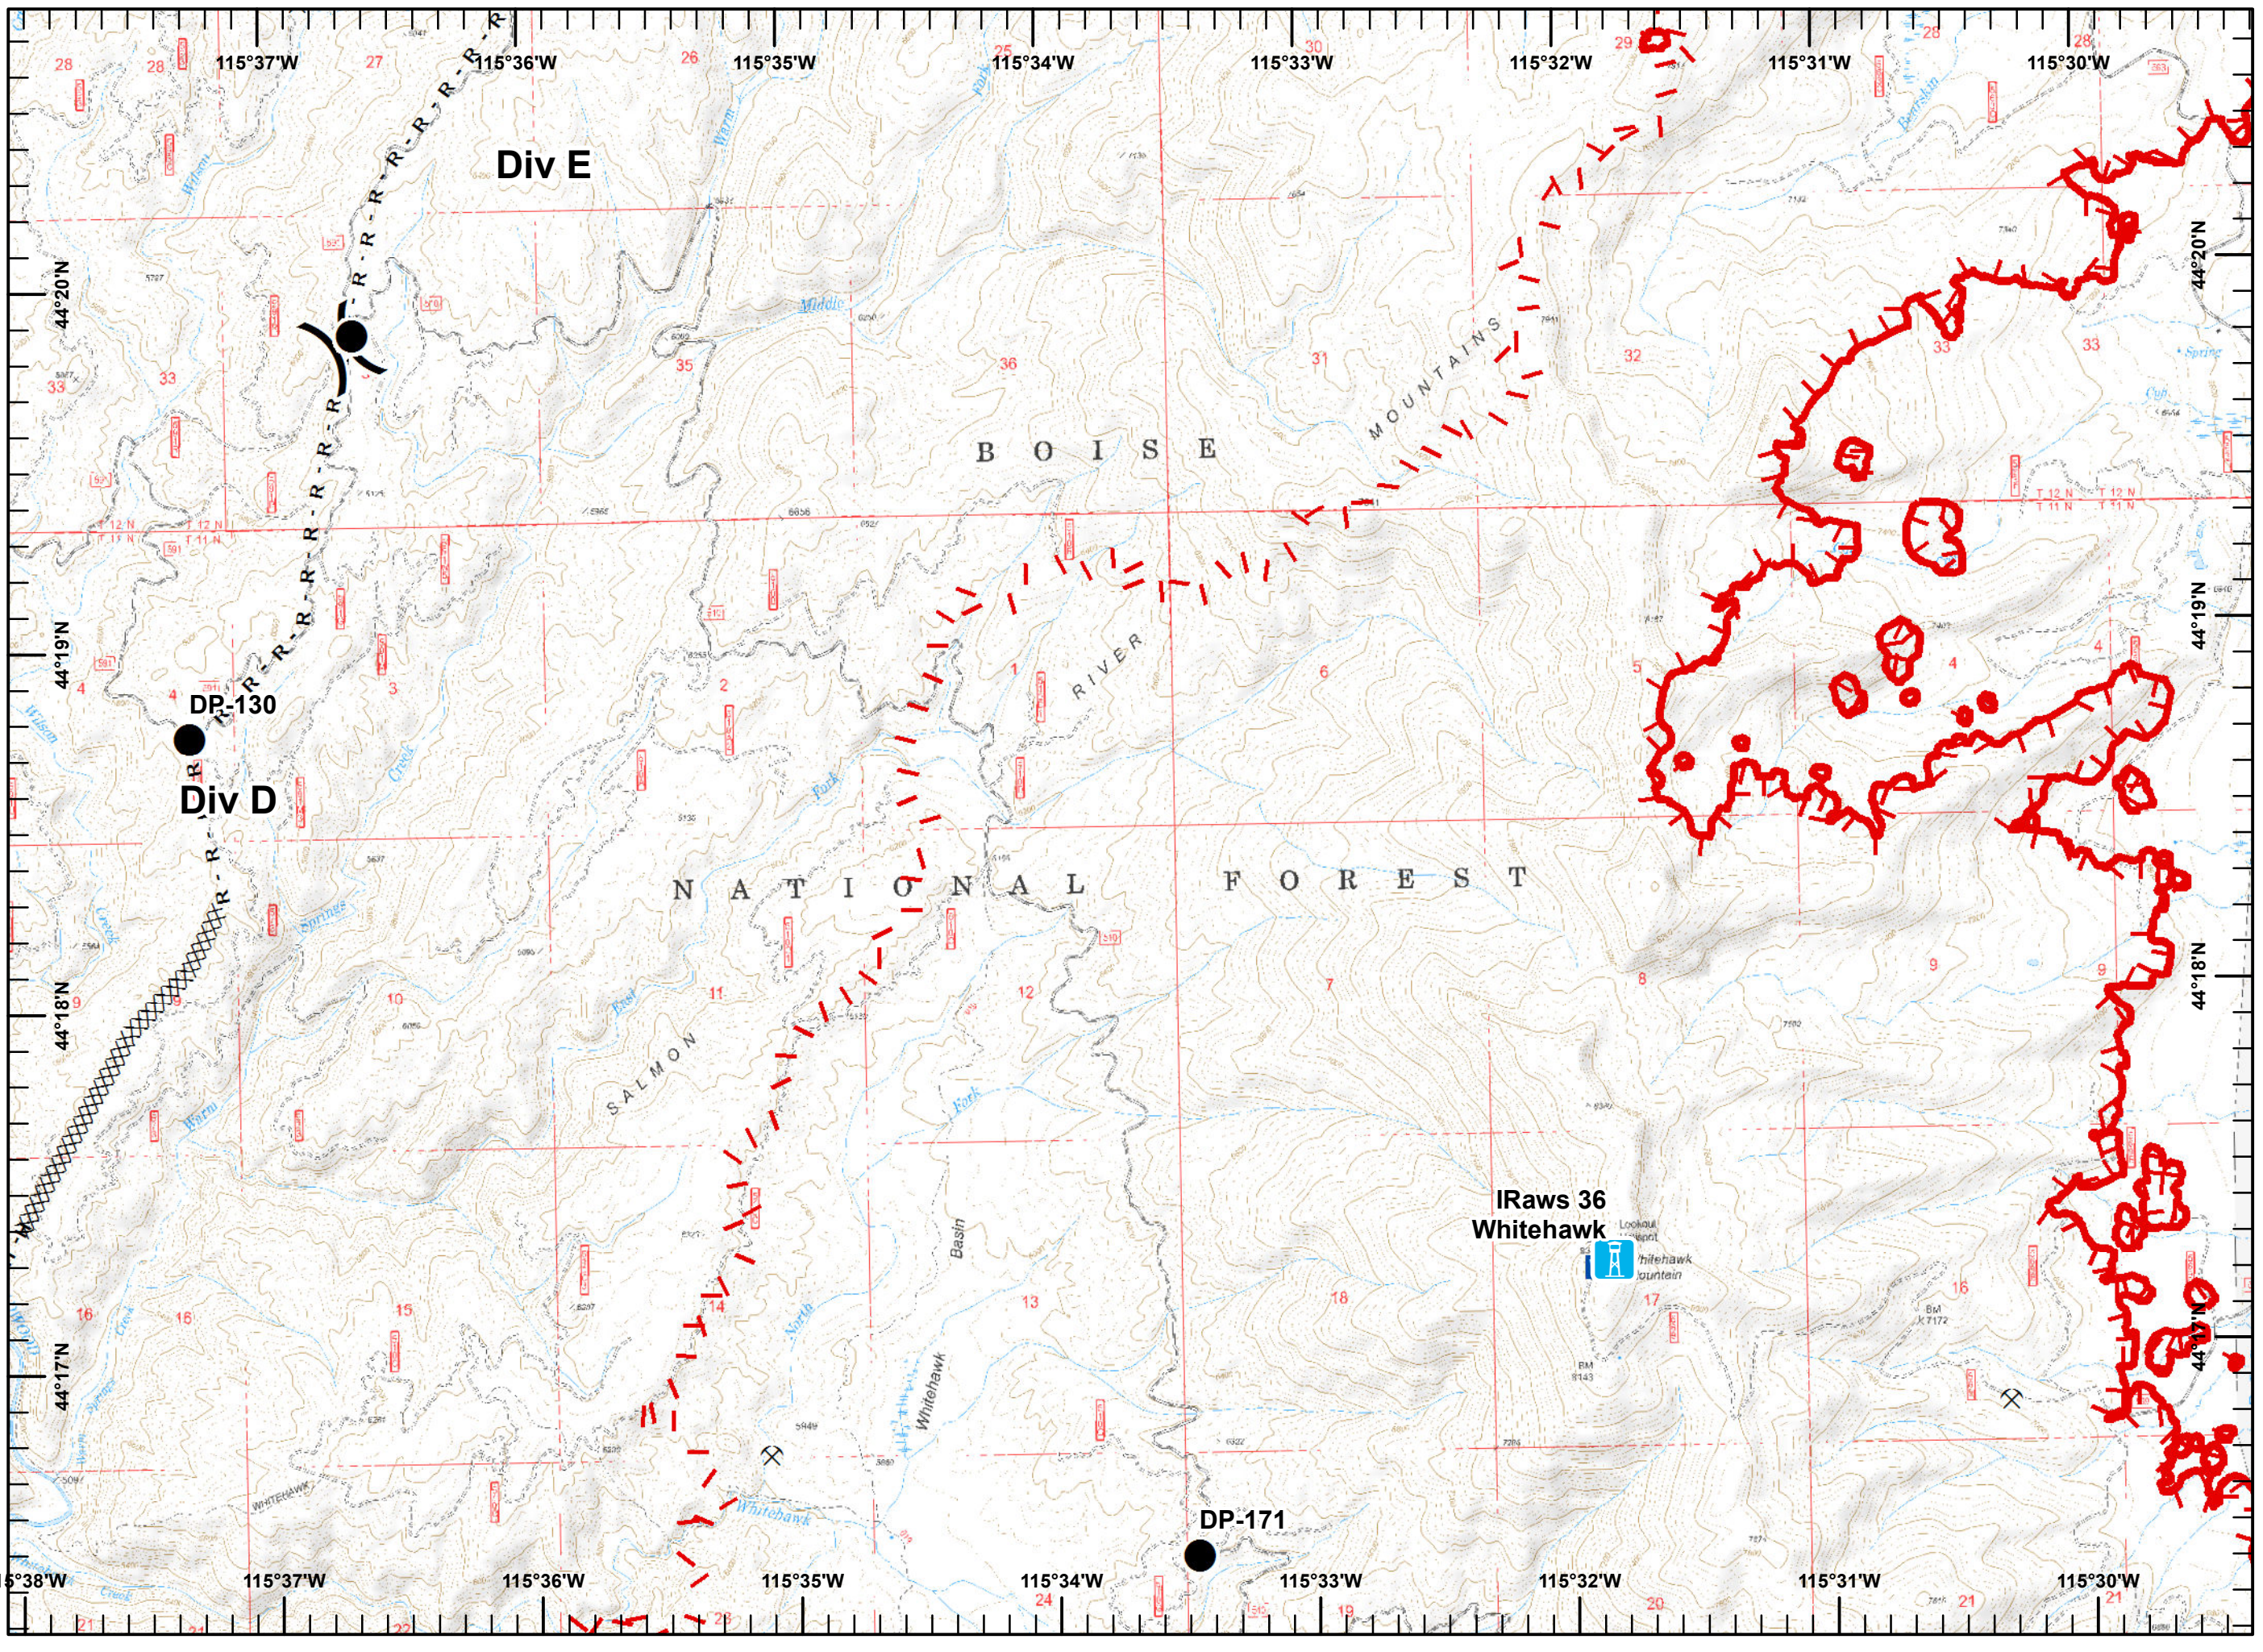

Pioneer Fire
ID-BOF-000539
09/18/2016

Legend

- Drop Point
- Helispot
- Mobile Weather Unit
- Pump
- Sling Site
- Water Source
- Mine
- Sites**
- Structure
- Uncontrolled Fire Edge
- Completed Line
- Road as Completed Line
- Completed Dozer Line
- Hand Line

-  Drop Point
-  Helispot
-  Division Break
-  Mine
-  Uncontrolled Fire Edge
-  Completed Line
-  RRoad as Completed Line
-  HHand Line

Pioneer Fire
ID-BOF-000539
09/18/2016

Legend

-  Drop Point
-  Helispot
-  Mobile Weather Unit
-  Division Break
-  Lookout
-  Mine
- Sites**
-  Structure
-  Uncontrolled Fire Edge
-  RRoad as Completed Line
-  Completed Dozer Line
-  HHand Line

Miles

Pioneer Fire
ID-BOF-000539
09/18/2016

Legend

-  Drop Point
-  Helispot
-  Uncontrolled Fire Edge
-  RRoad as Completed Line
-  HHand Line

**Pioneer Fire
ID-BOF-000539
09/18/2016**

Legend

-  Drop Point
-  Helispot
-  Sling Site
-  Water Source
-  Mine
-  Sites
-  Campground
-
- R Road as Completed Line
- XX Completed Dozer Line
- H Hand Line

Legend

- Repeater
- Water Source
- Mine
- Uncontrolled Fire Edge
- Completed Line
- Rough Fire

Miles

Pioneer Fire
ID-BOF-000539
09/18/2016

Legend

-  Drop Point
-  Helispot
-  Water Source
-  Mine
-  Uncontrolled Fire Edge
-  Completed Line