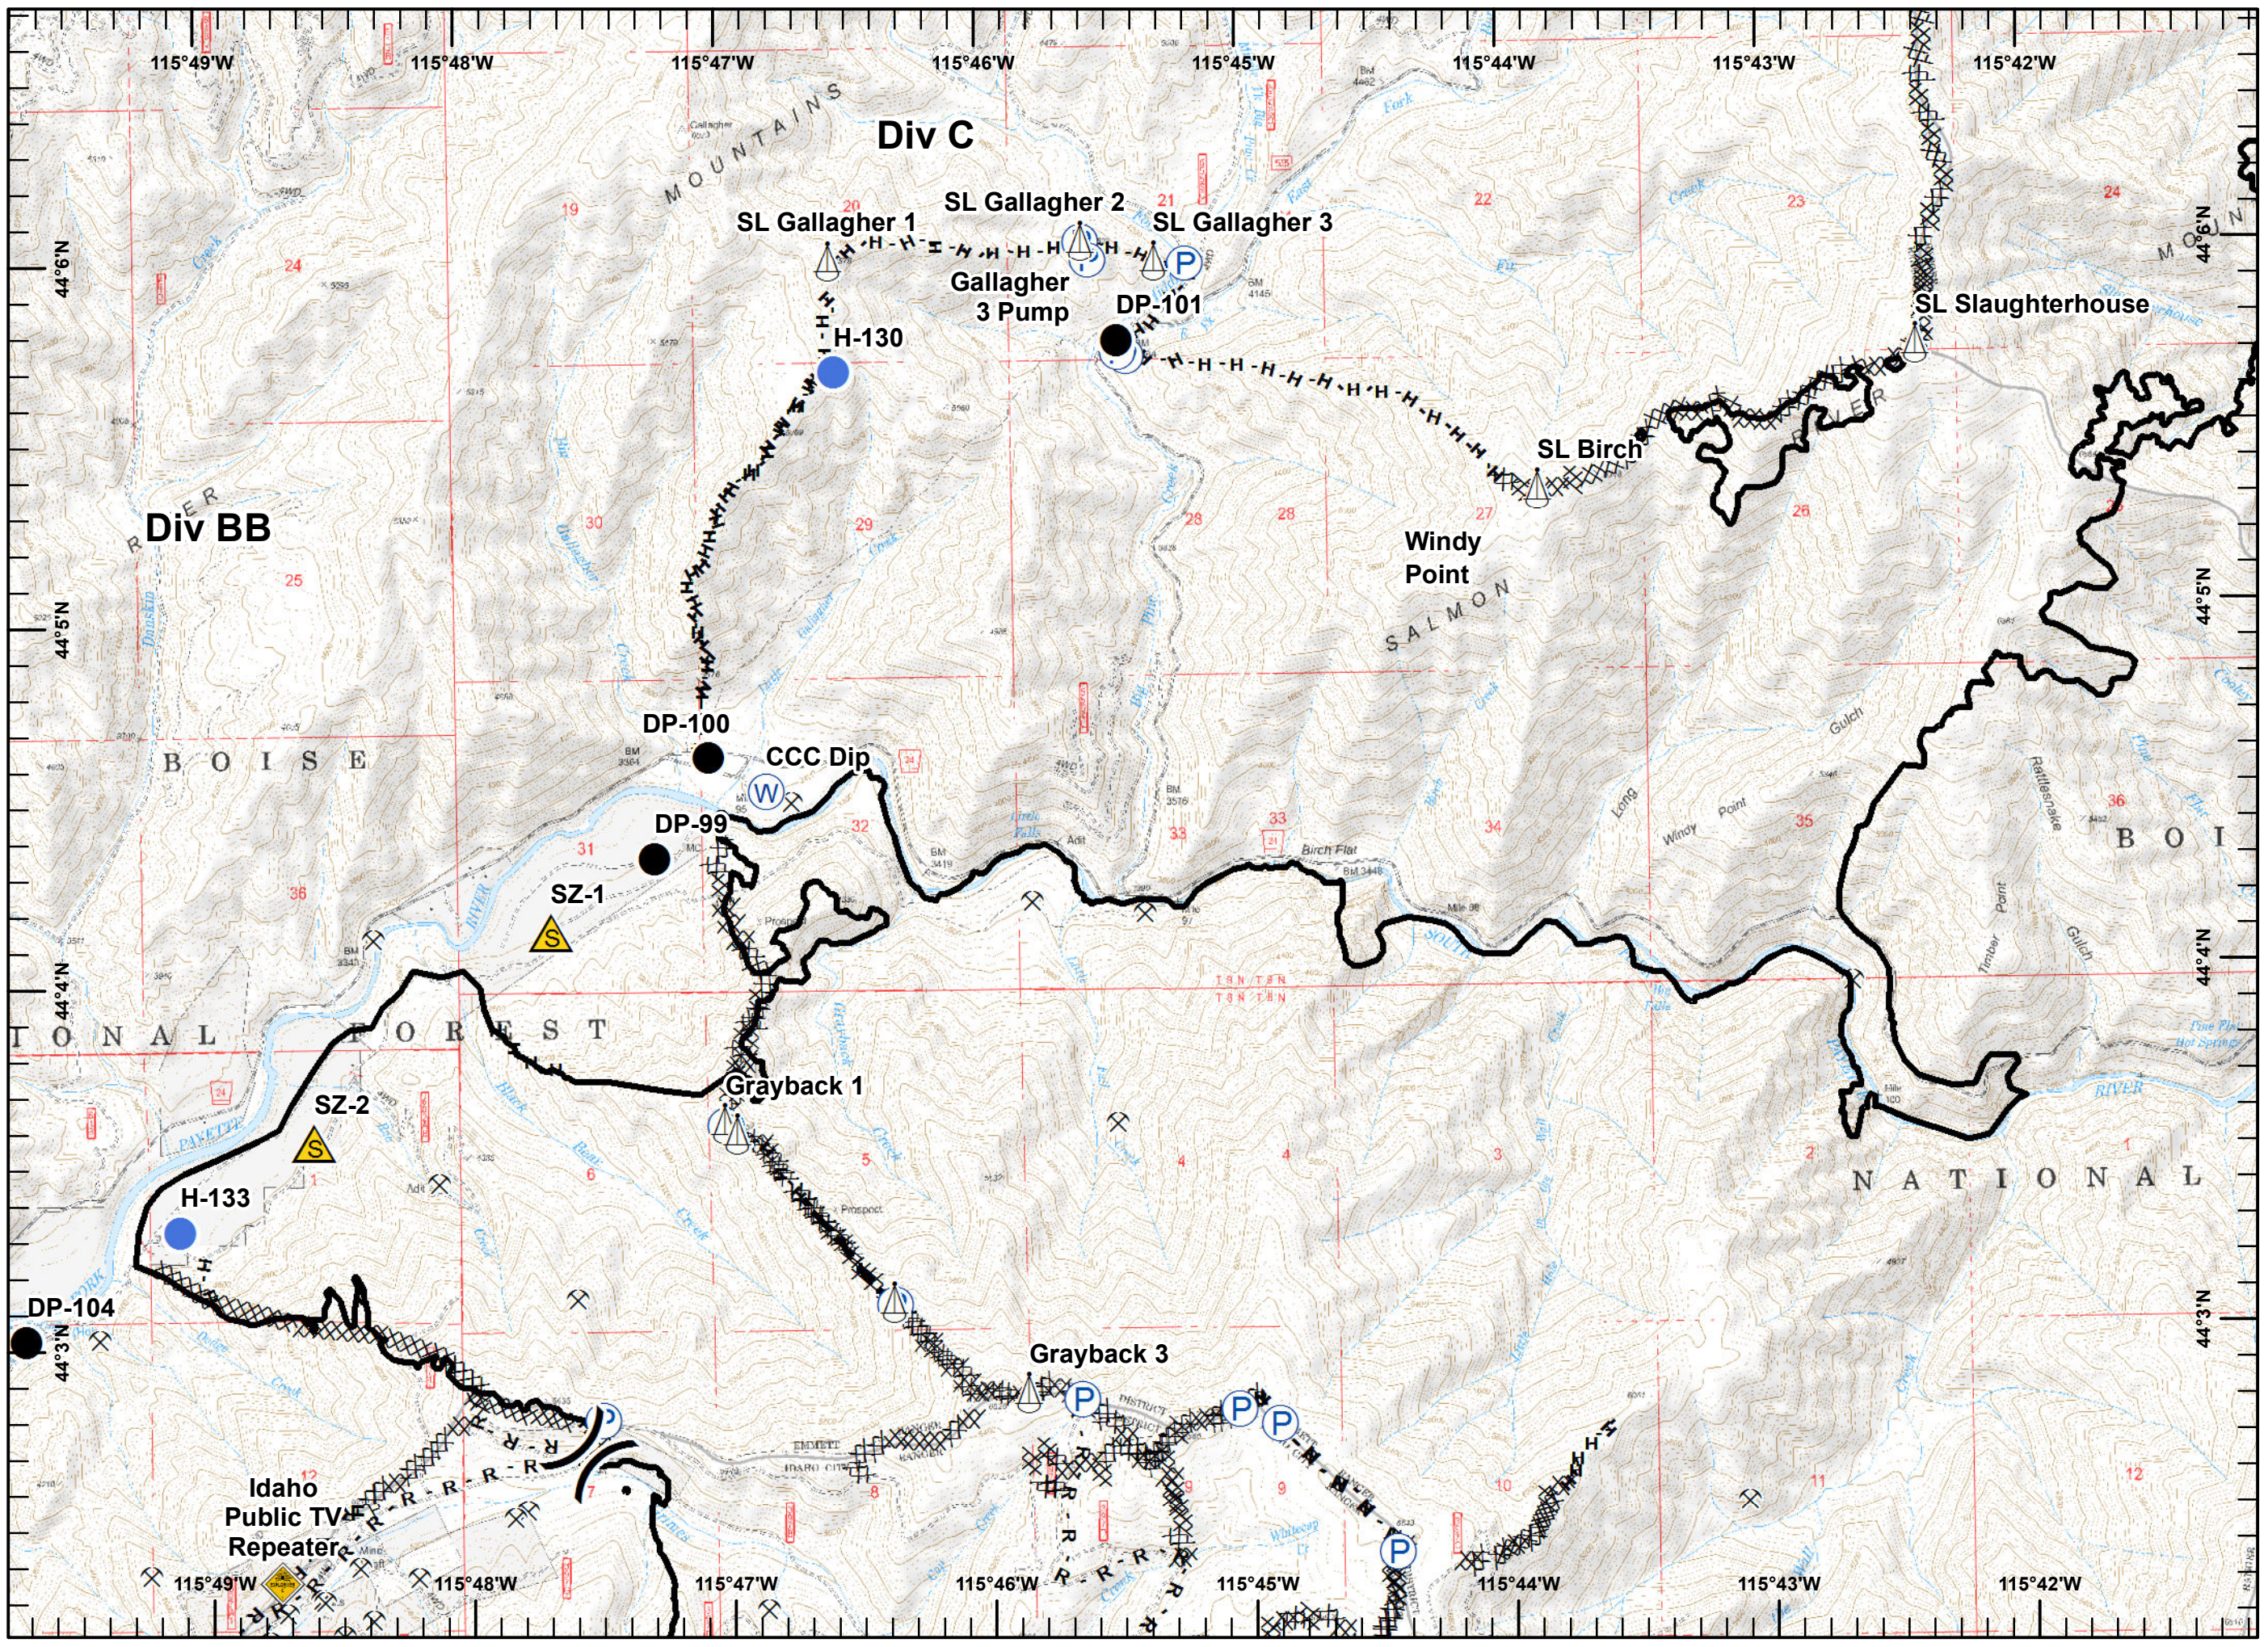

**Pioneer Fire
ID-BOF-00539
09/18/2016**

Legend

-  Drop Point
-  Helispot
-  Pump
-  Safety Zone
-  Sling Site
-  Water Source
-  Hazard
-  Division Break
-  Mine
-  Completed Line
-  Road as Completed Line
-  Completed Dozer Line
-  Hand Line
-  Planned Fire Line

Pioneer Fire
ID-BOF-000539
09/18/2016

Legend

- Drop Point
- Helispot
- Mobile Weather Unit
- Pump
- Sling Site
- Water Source
- Mine
- Sites**
- Structure
- Uncontrolled Fire Edge
- Completed Line
- Road as Completed Line
- Completed Dozer Line
- Hand Line

Pioneer Fire
ID-BOF-000539
09/18/2016

Legend

-  Drop Point
-  Helispot
-  Pump
-  Hazard
-  Uncontrolled Fire Edge
-  Completed Line
-  RRoad as Completed Line

Pioneer Fire
ID-BOF-000539
09/18/2016

Legend

-  Drop Point
-  Helispot
-  Division Break
-  Mine
-  Uncontrolled Fire Edge
-  Completed Line
-  RRoad as Completed Line
-  HHand Line

Pioneer Fire
ID-BOF-000539
09/18/2016

Legend

-  Drop Point
-  Helispot
-  Mobile Weather Unit
-  Division Break
-  Lookout
-  Mine
- Sites**
-  Structure
-  Uncontrolled Fire Edge
-  RRoad as Completed Line
-  Completed Dozer Line
-  HHand Line