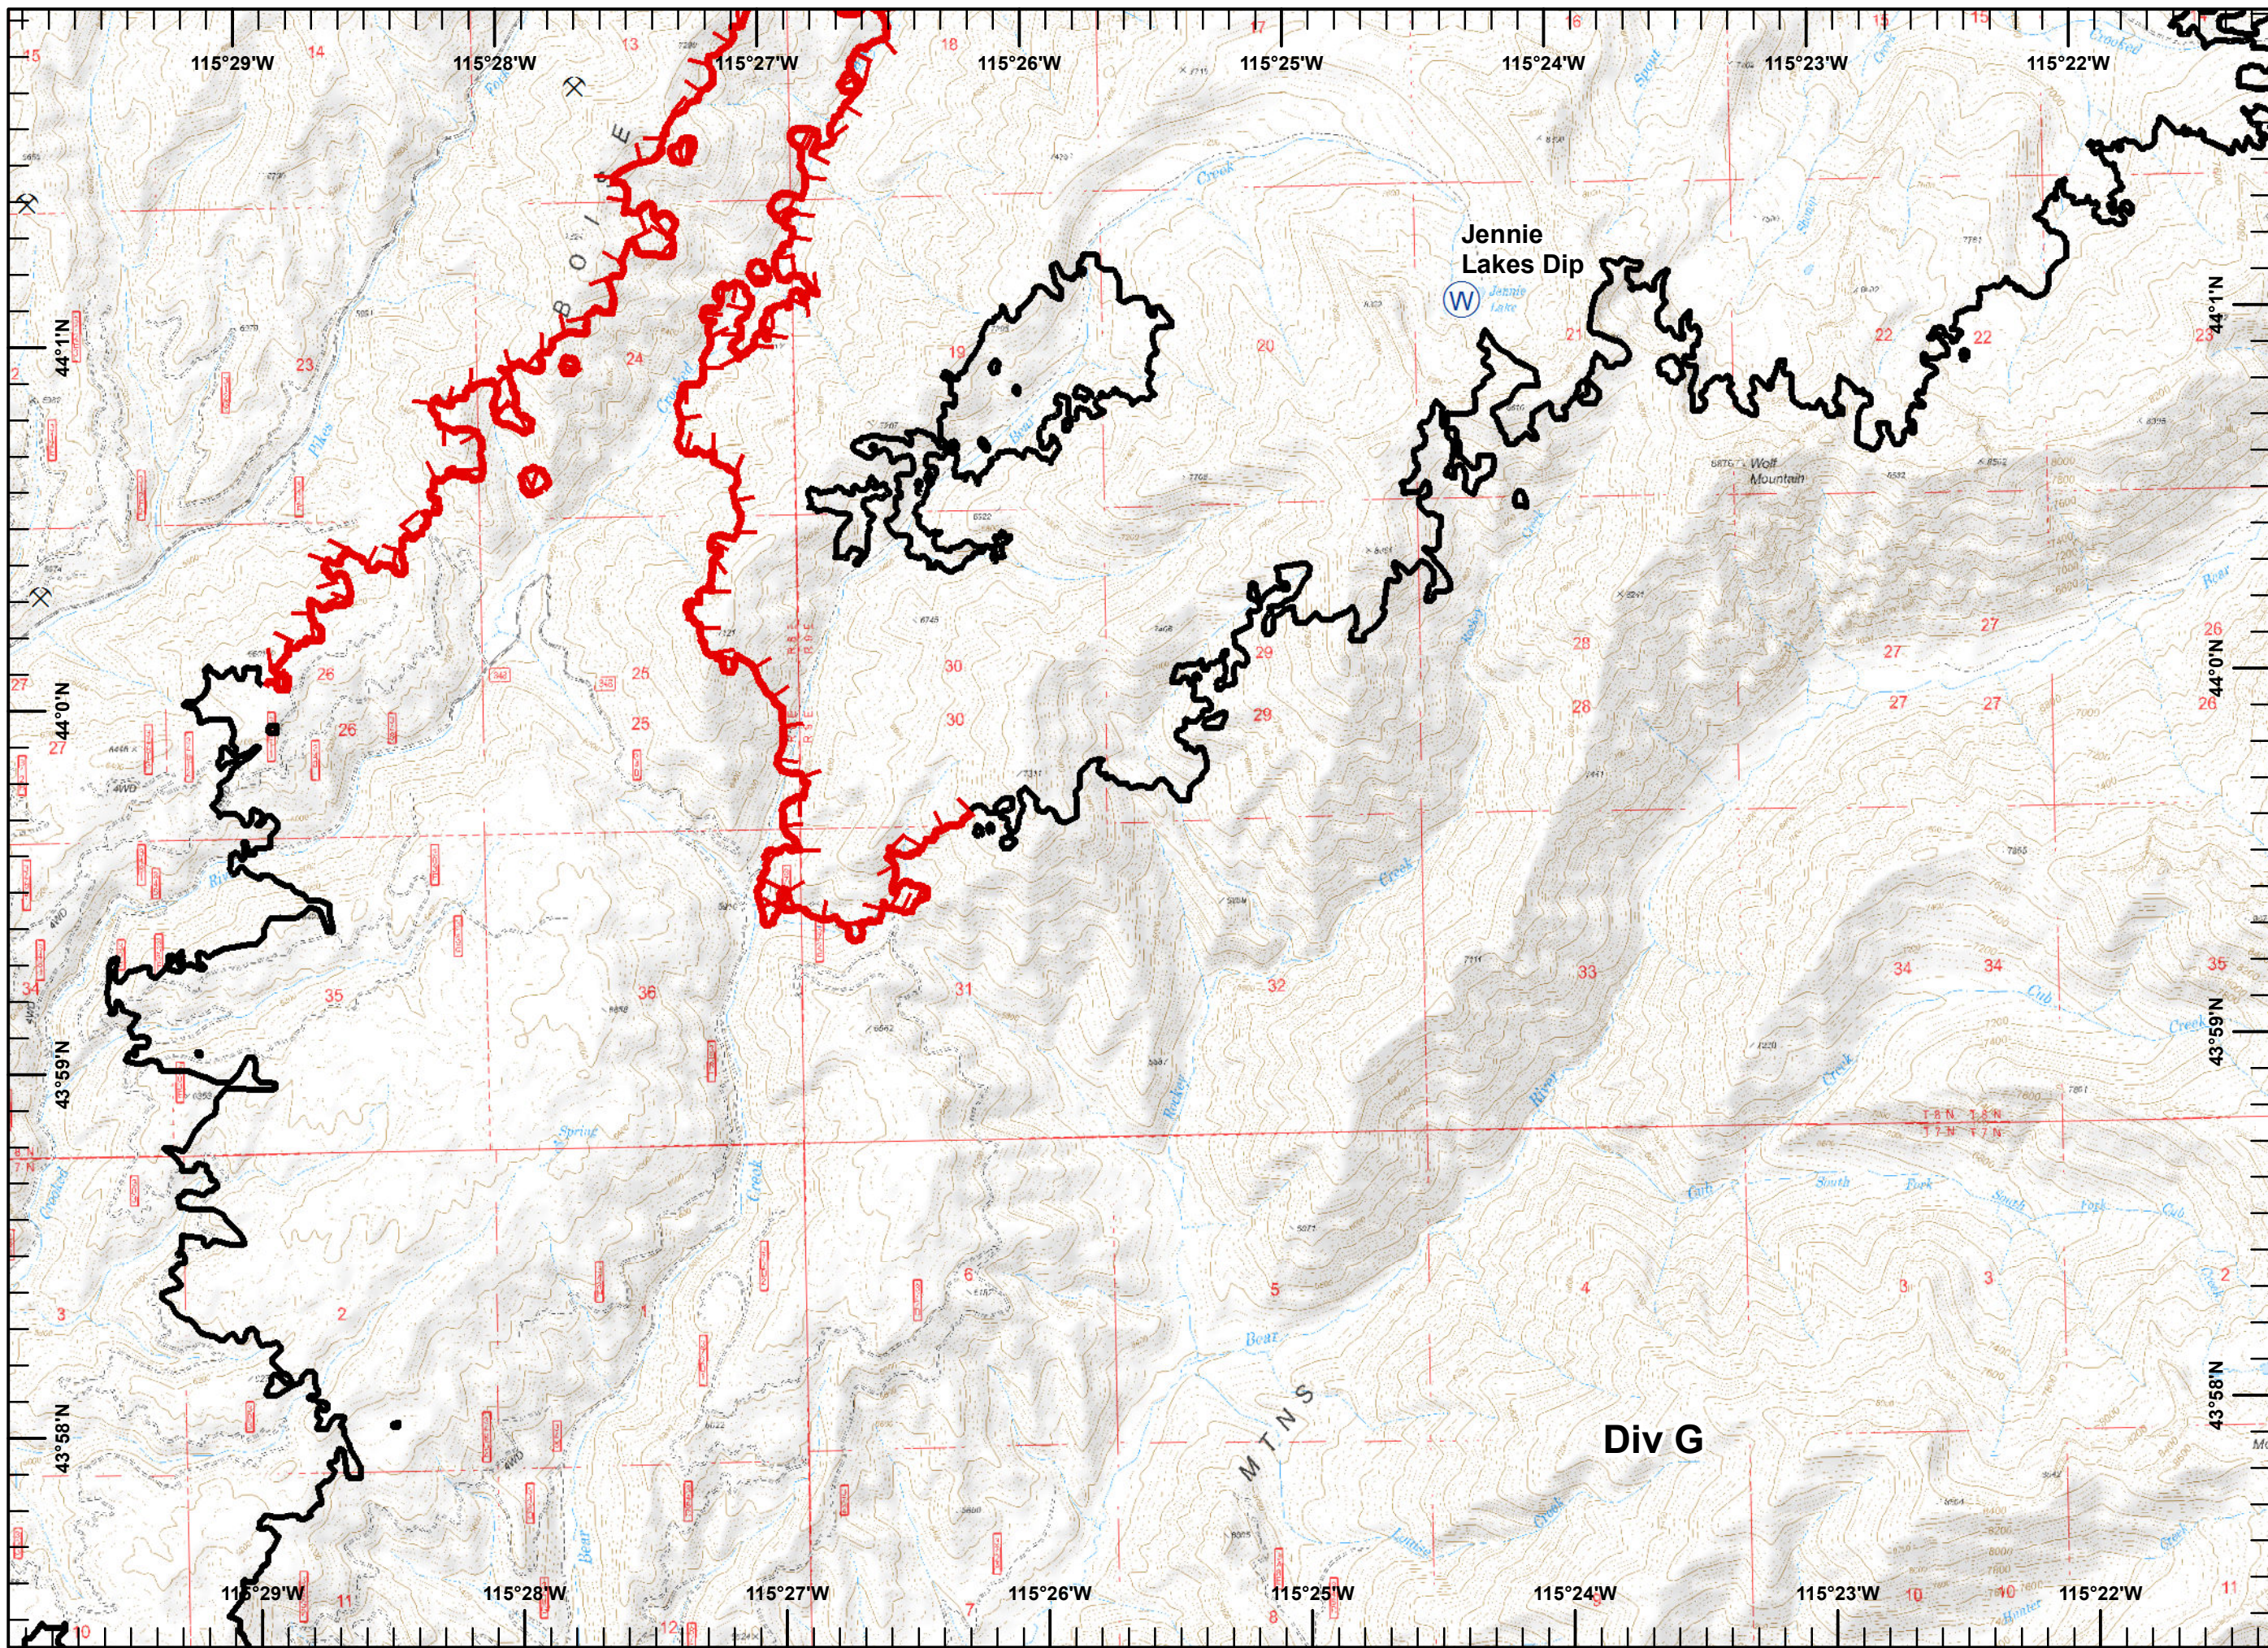

Pioneer Fire
ID-BOF-00539
09/18/2016

Legend

- Drop Point
- Helispot
- Highlighted Feature
- Pump
- Repeater
- Sling Site
- Water Source
- Lookout
- Mine
- Sites**
 - Structure
 - Uncontrolled Fire Edge
 - Completed Line
 - RRoad as Completed Line
 - Completed Dozer Line

Pioneer Fire
ID-BOF-000539
09/18/2016

Legend

Water Source

Mine

Uncontrolled Fire Edge
 Completed Line

Miles

Pioneer Fire
ID-BOF-000539
09/18/2016

Legend

-  Drop Point
-  Highlighted Feature
-  Pump
-  Water Source
-  Division Break
-  Mine Sites
-  Campground
-  Completed Line

Pioneer Fire
ID-BOF-000539
09/18/2016

Legend

-  Drop Point
-  Repeater
-  Water Source
-  Division Break
-  Yurt
-  Mine
- Sites**
-  Campground
-  Completed Line
-  Completed Dozer Line

Miles

Pioneer Fire
ID-BOF-000539
09/18/2016

Legend

-  Drop Point
-  Fire Origin
-  Helispot
-  Water Source
-  Division Break
-  Mine
-  Completed Line
-  Road as Completed Line
-  Completed Dozer Line
-  Hand Line
-  Highlighted Feature