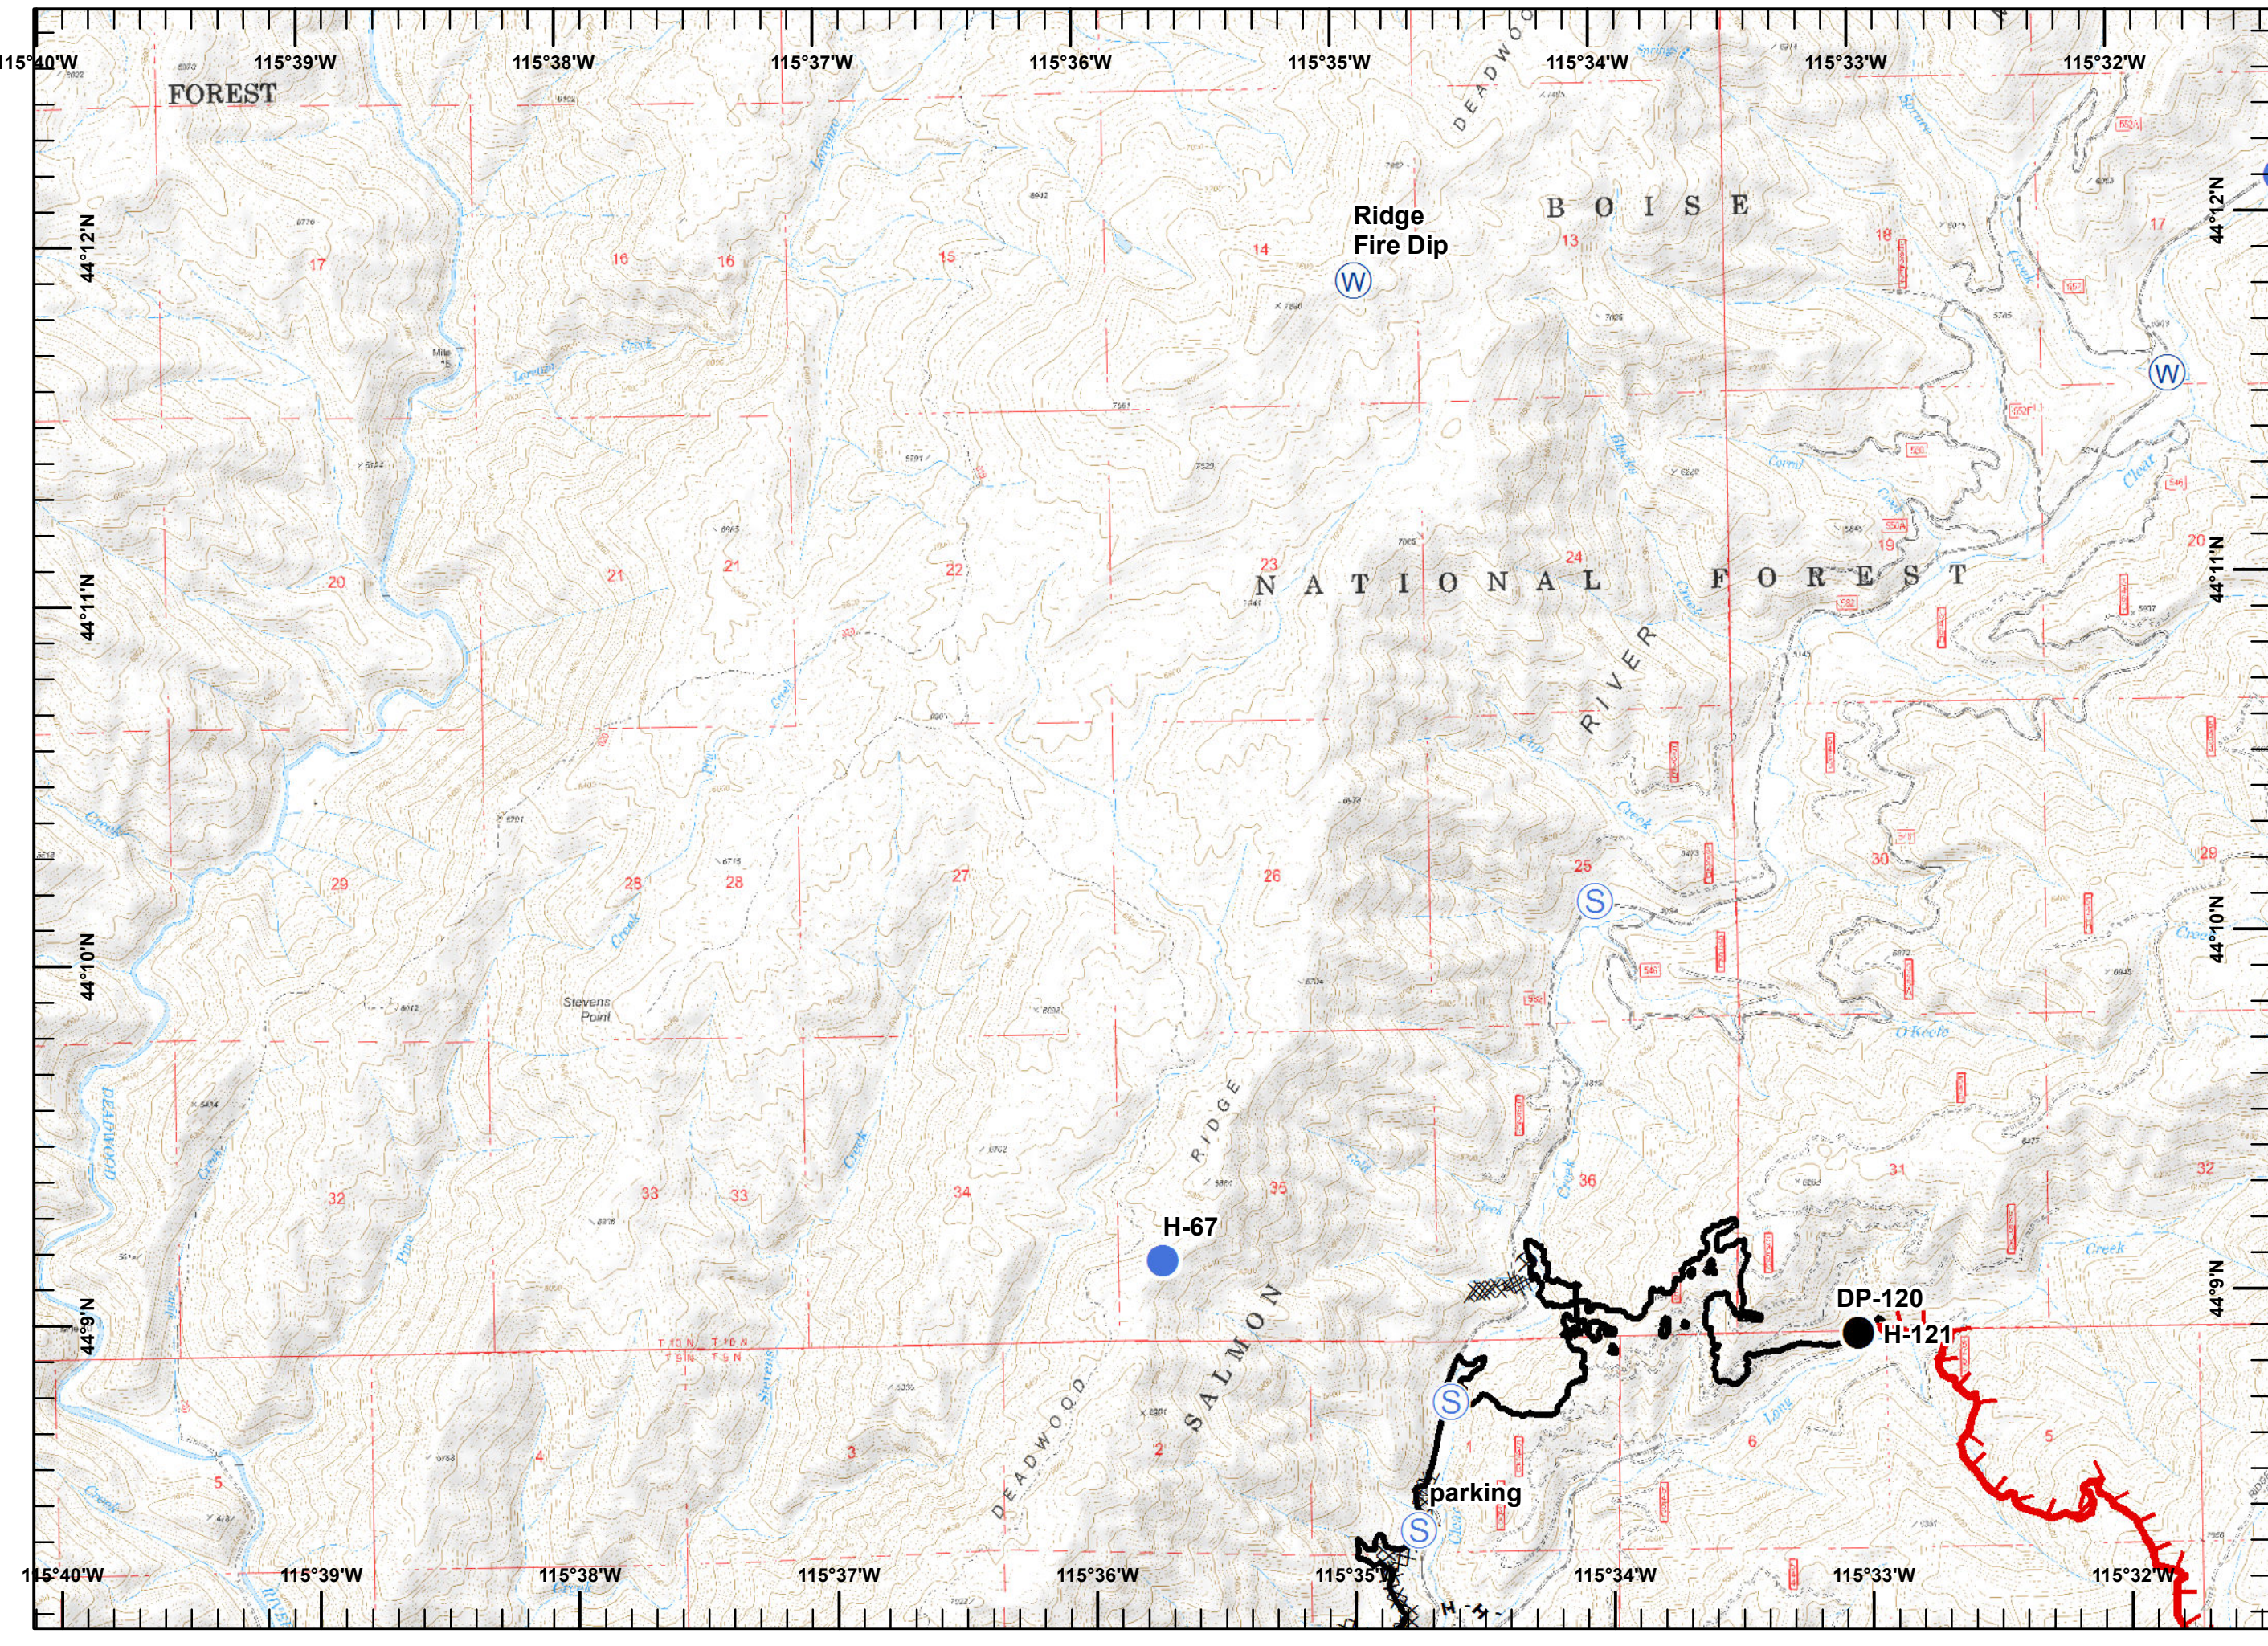

Pioneer Fire
ID-BOF-000539
09/18/2016

Legend

- Drop Point
- Helispot
- Mobile Weather Unit
- Pump
- Sling Site
- Water Source
- Mine
- Sites**
- Structure
- Uncontrolled Fire Edge
- Completed Line
- Road as Completed Line
- Completed Dozer Line
- Hand Line

Legend

- Mine
- Uncontrolled Fire Edge

**Pioneer Fire
ID-BOF-00539
09/18/2016**

Legend

- Drop Point
- Ⓜ Water Source
- ⓧ Mine
- ▬ Uncontrolled Fire Edge
- ▬ Completed Line
- Rough Fire

Pioneer Fire
ID-BOF-000539
09/18/2016

Legend

- Repeater
- Water Source
- Mine
- Uncontrolled Fire Edge
- Completed Line
- Rough Fire

Miles

Pioneer Fire
ID-BOF-000539
09/18/2016

Legend

-  Drop Point
-  Helispot
-  Water Source
-  Mine
-  Uncontrolled Fire Edge
-  Completed Line

**Pioneer Fire
ID-BOF-000539
09/18/2016**

Legend

-  Drop Point
-  Helispot
-  Staging Area
-  Water Source
-  Mine
-  Uncontrolled Fire Edge
-  Completed Line
-  Completed Dozer Line
-  Hand Line

Pioneer Fire
ID-BOF-000539
09/18/2016