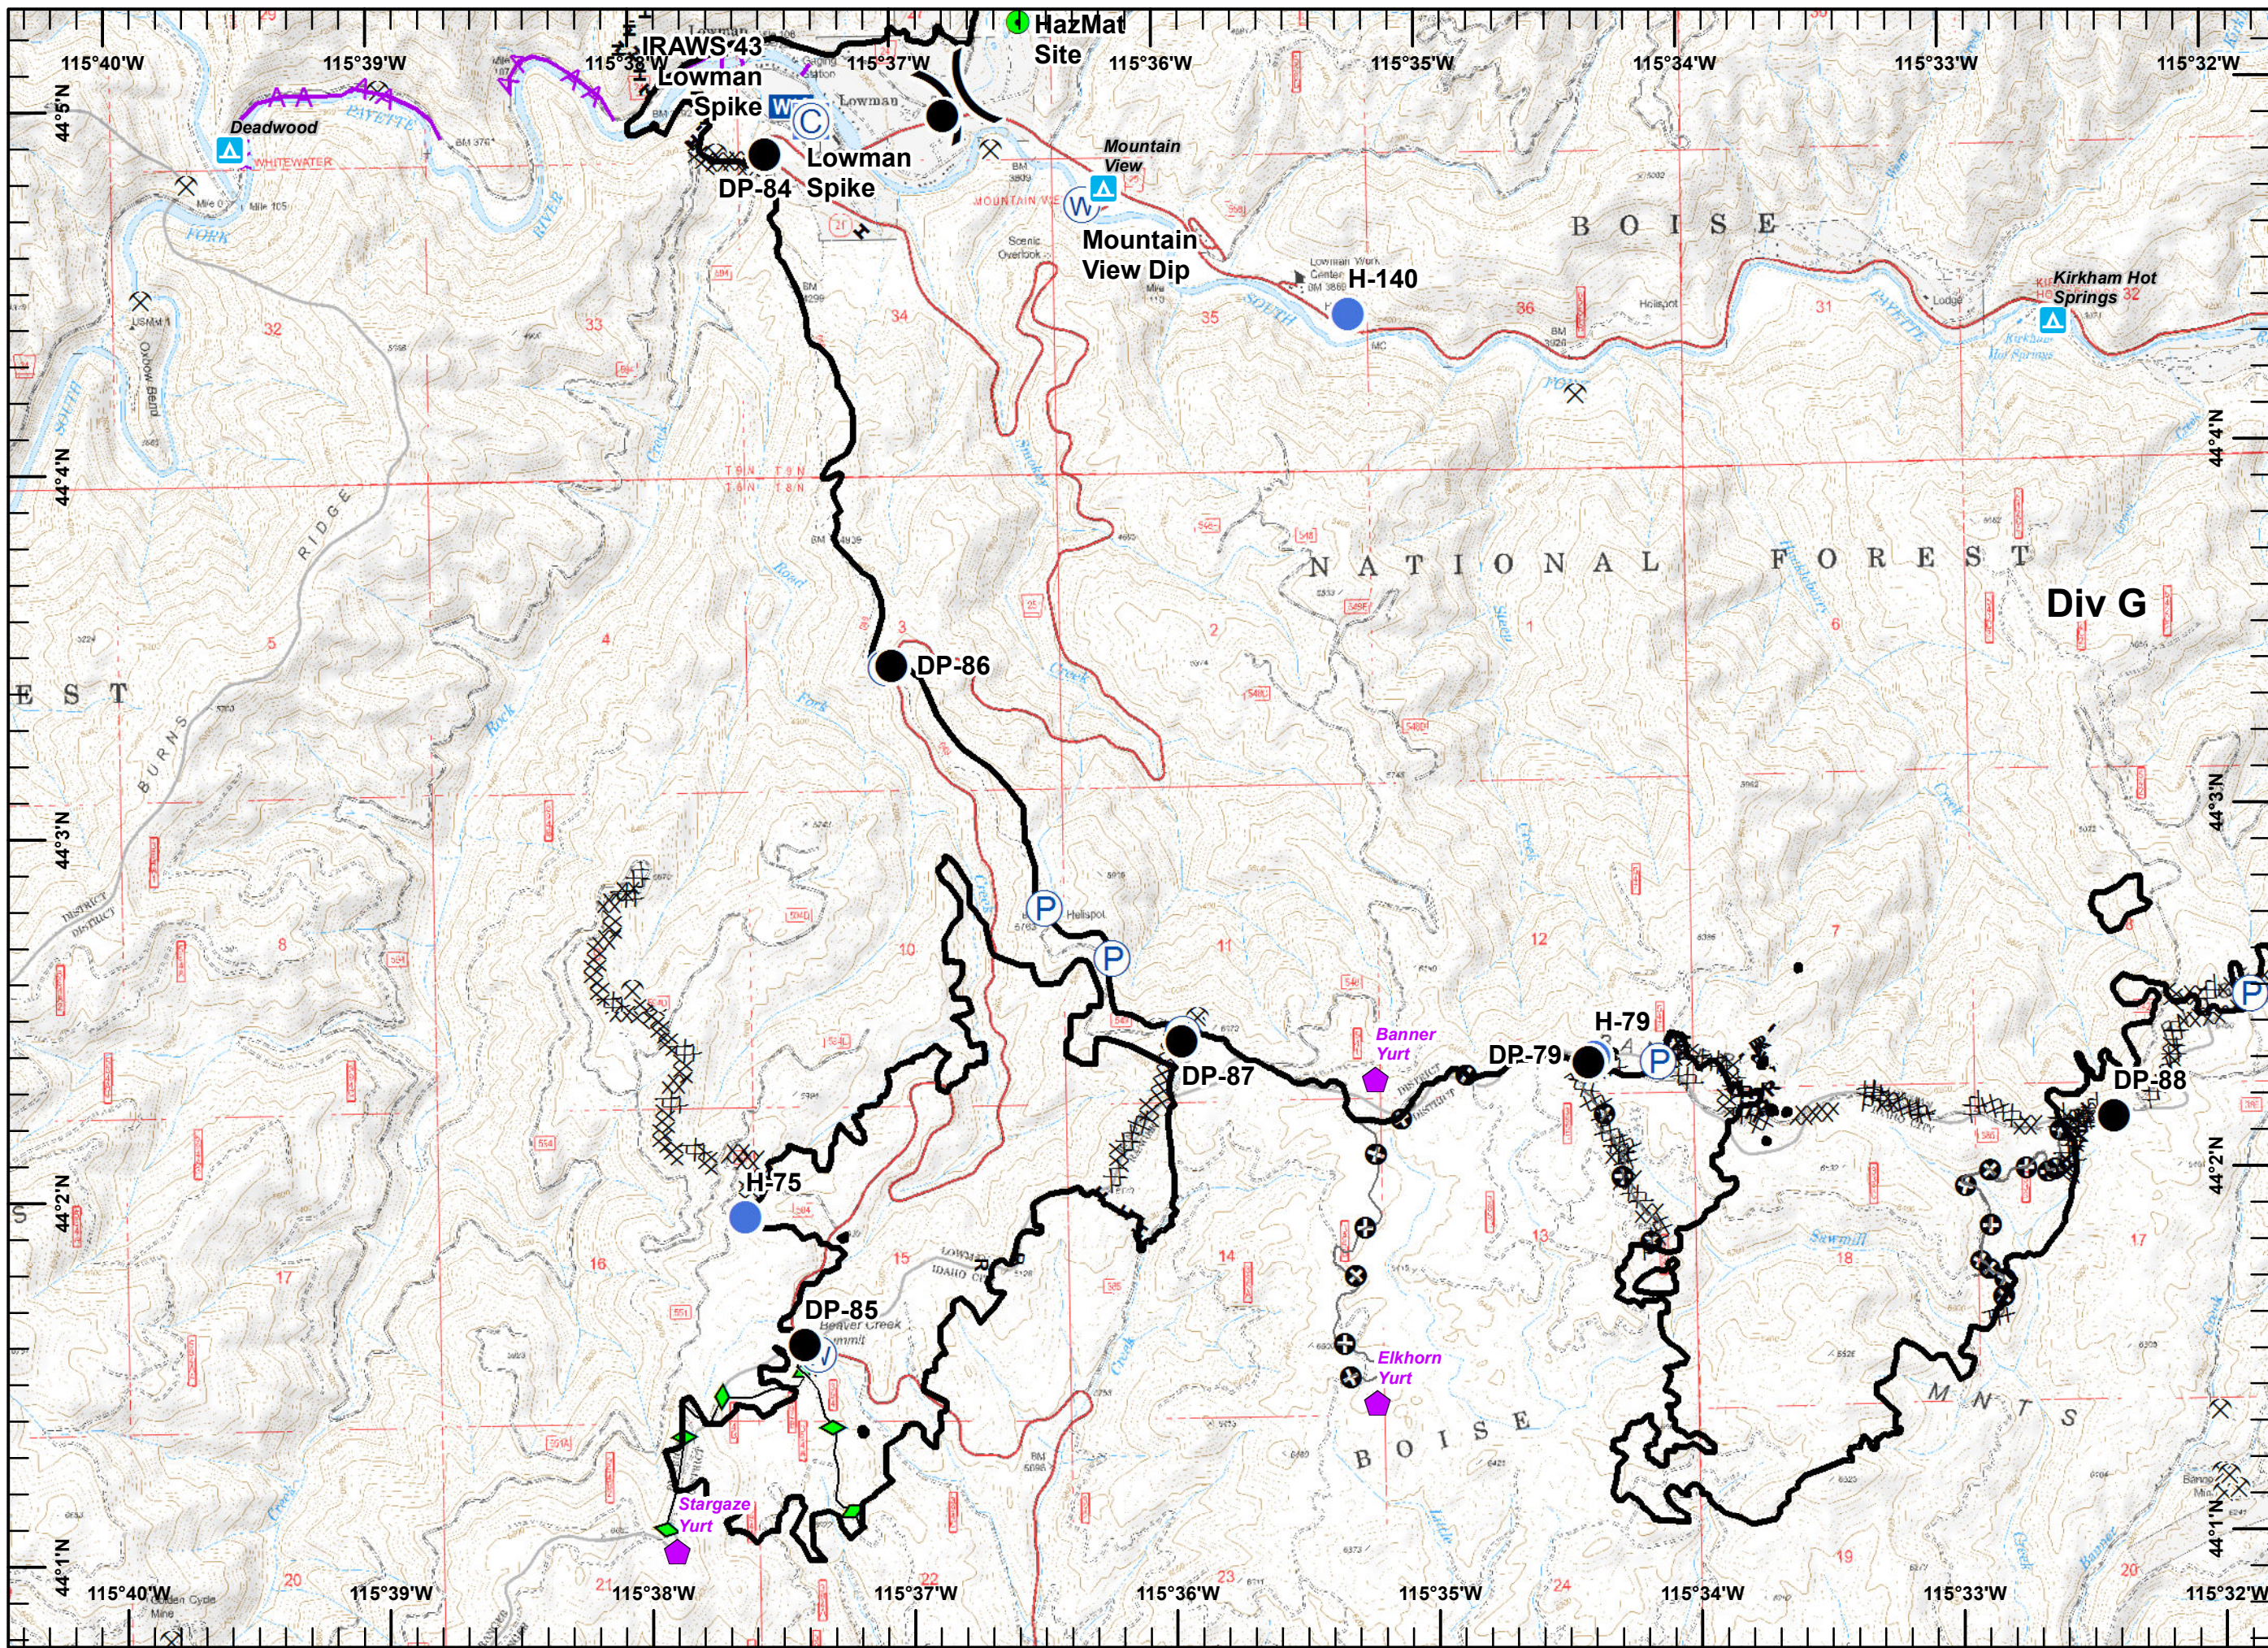

Pioneer Fire
ID-BOF-000539
09/18/2016

Legend

- Camp
- Drop Point
- Helispot
- Highlighted Feature
- Incident Command Post
- Mobile Weather Unit
- Pump
- Water Source
- Division Break
- Yurt
- Mine
- **Sites**
- Campground
- Completed Line
- RRoad as Completed Line
- Completed Dozer Line
- HHand Line
- Plow Line
- Aerial Hazard
- Other