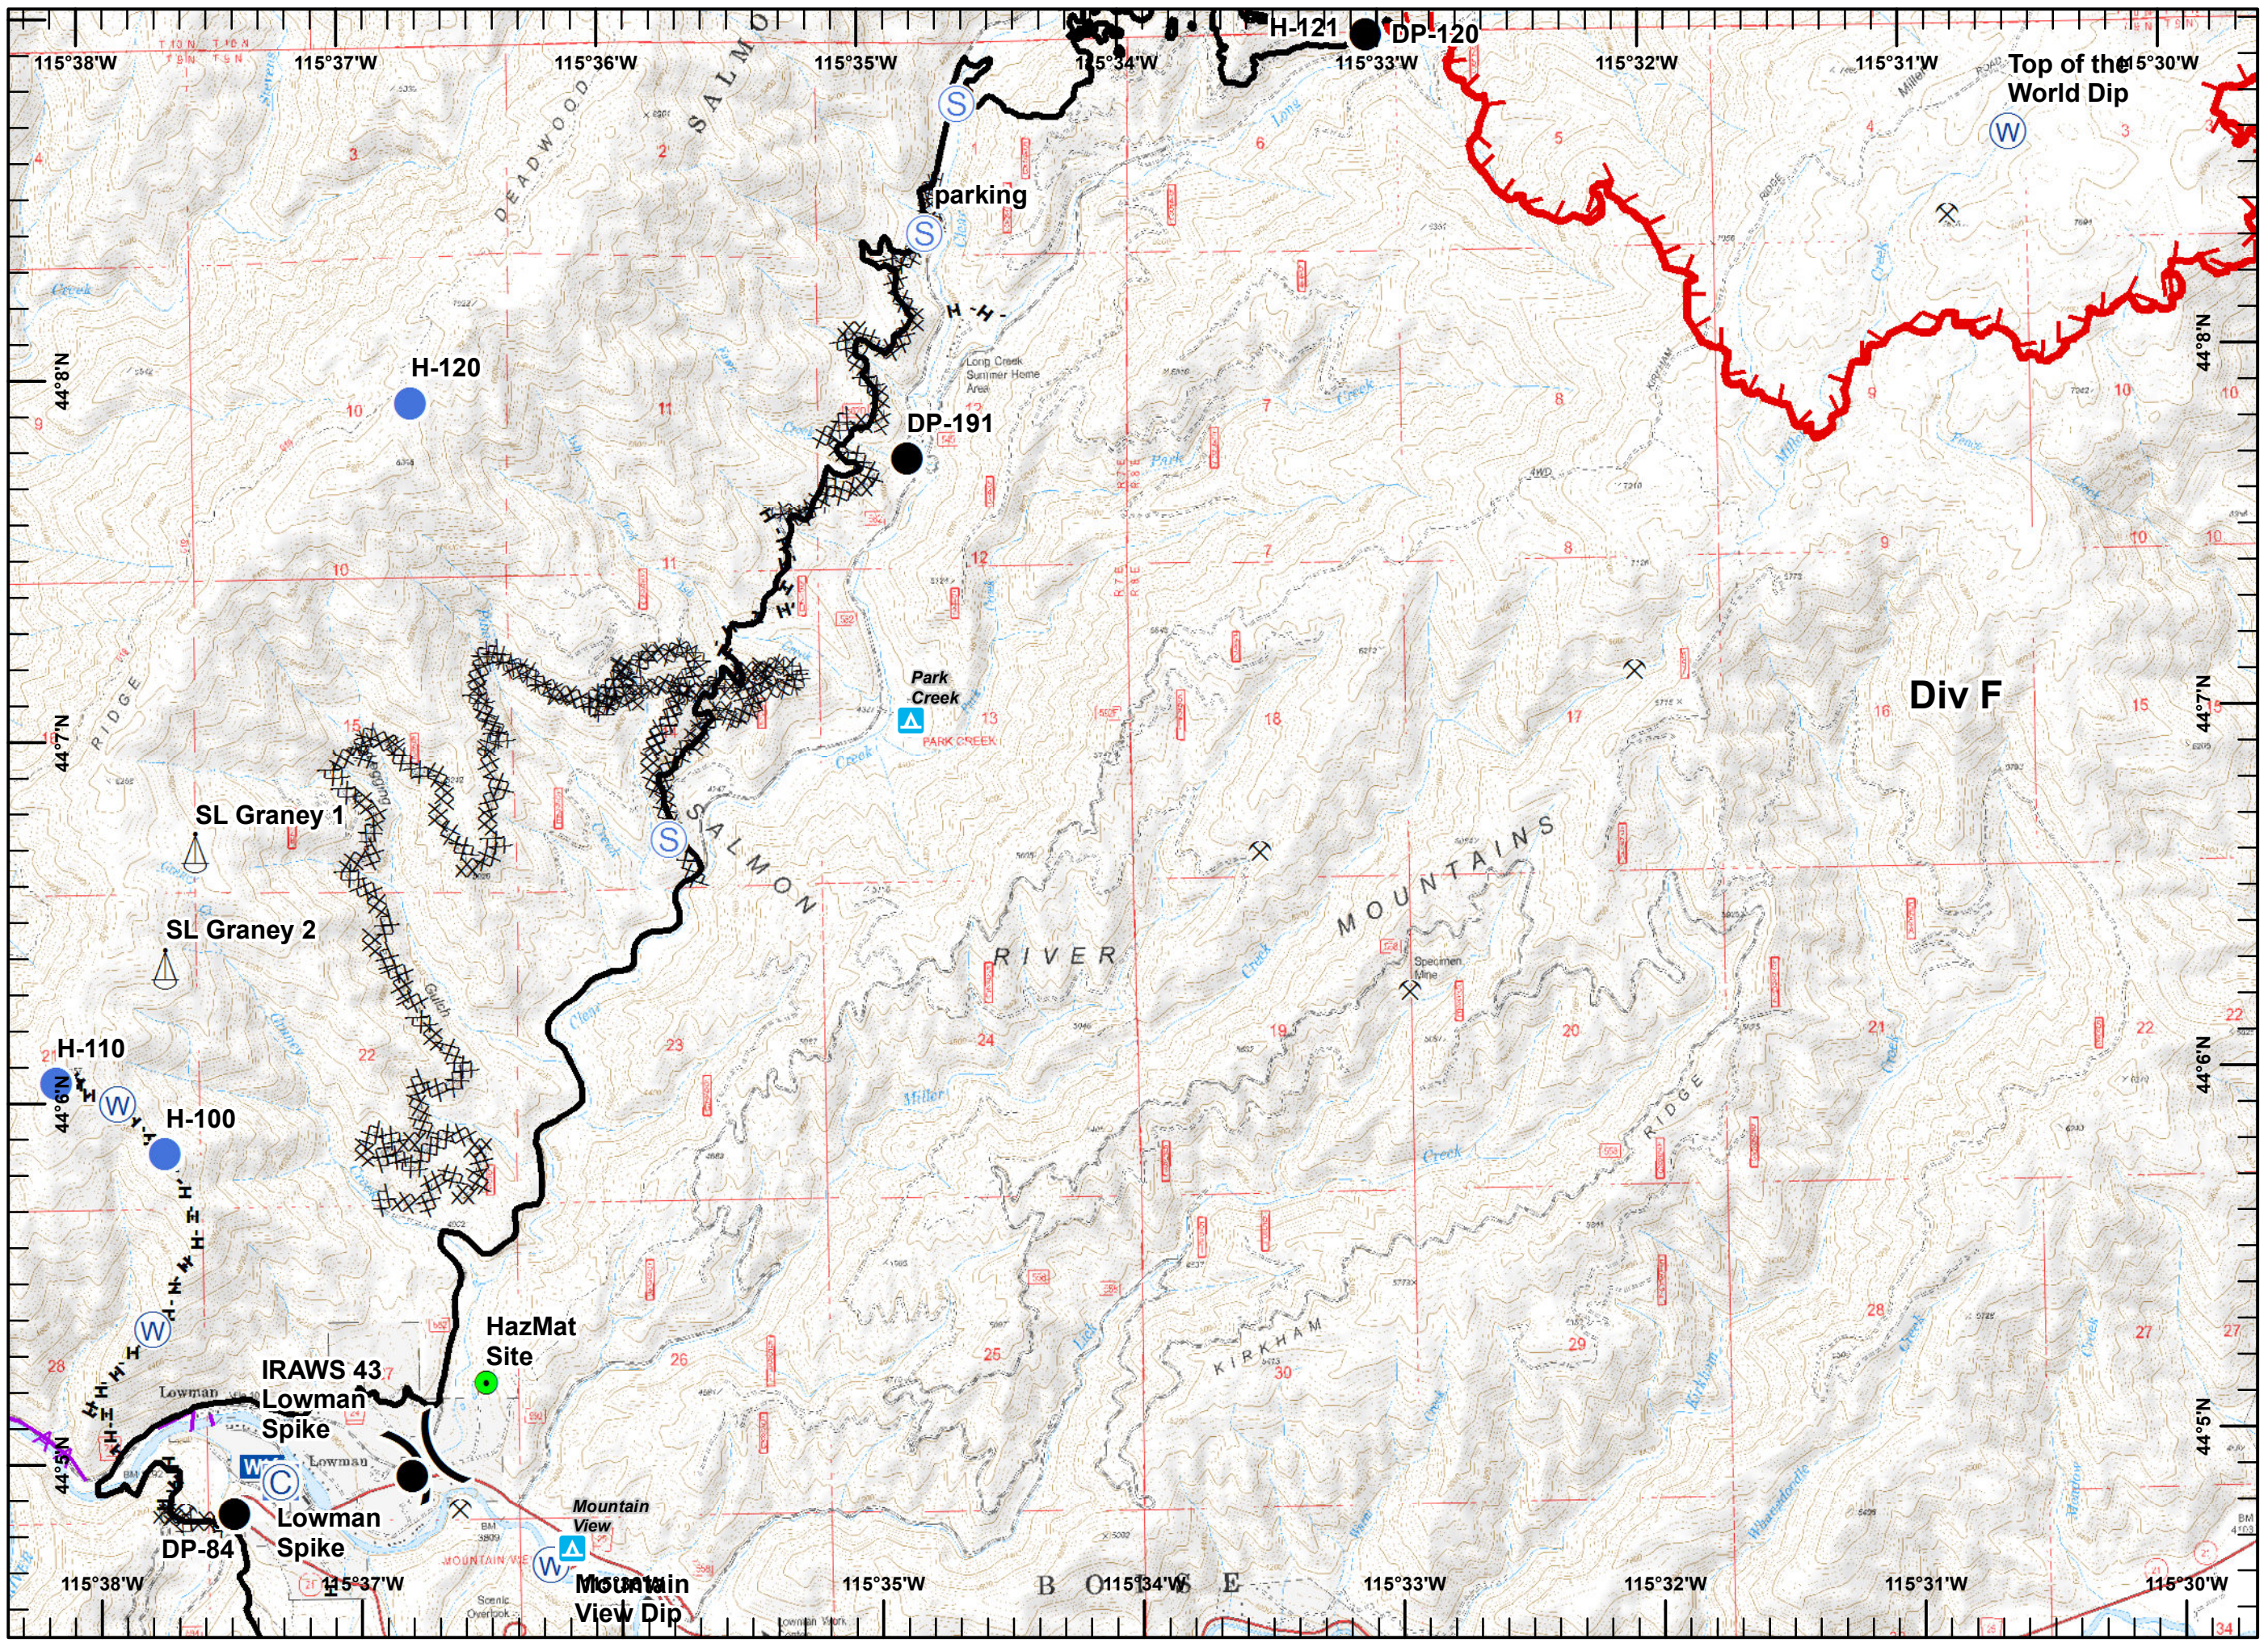

Pioneer Fire
ID-BOF-000539
09/18/2016

Legend

- Camp
- Drop Point
- Helispot
- Highlighted Feature
- Incident Command Post
- Mobile Weather Unit
- Sling Site
- Staging Area
- Water Source
- Division Break
- Mine
- **Sites**
- Campground
- Uncontrolled Fire Edge
- Completed Line
- Completed Dozer Line
- Hand Line
- Plow Line
- Aerial Hazard