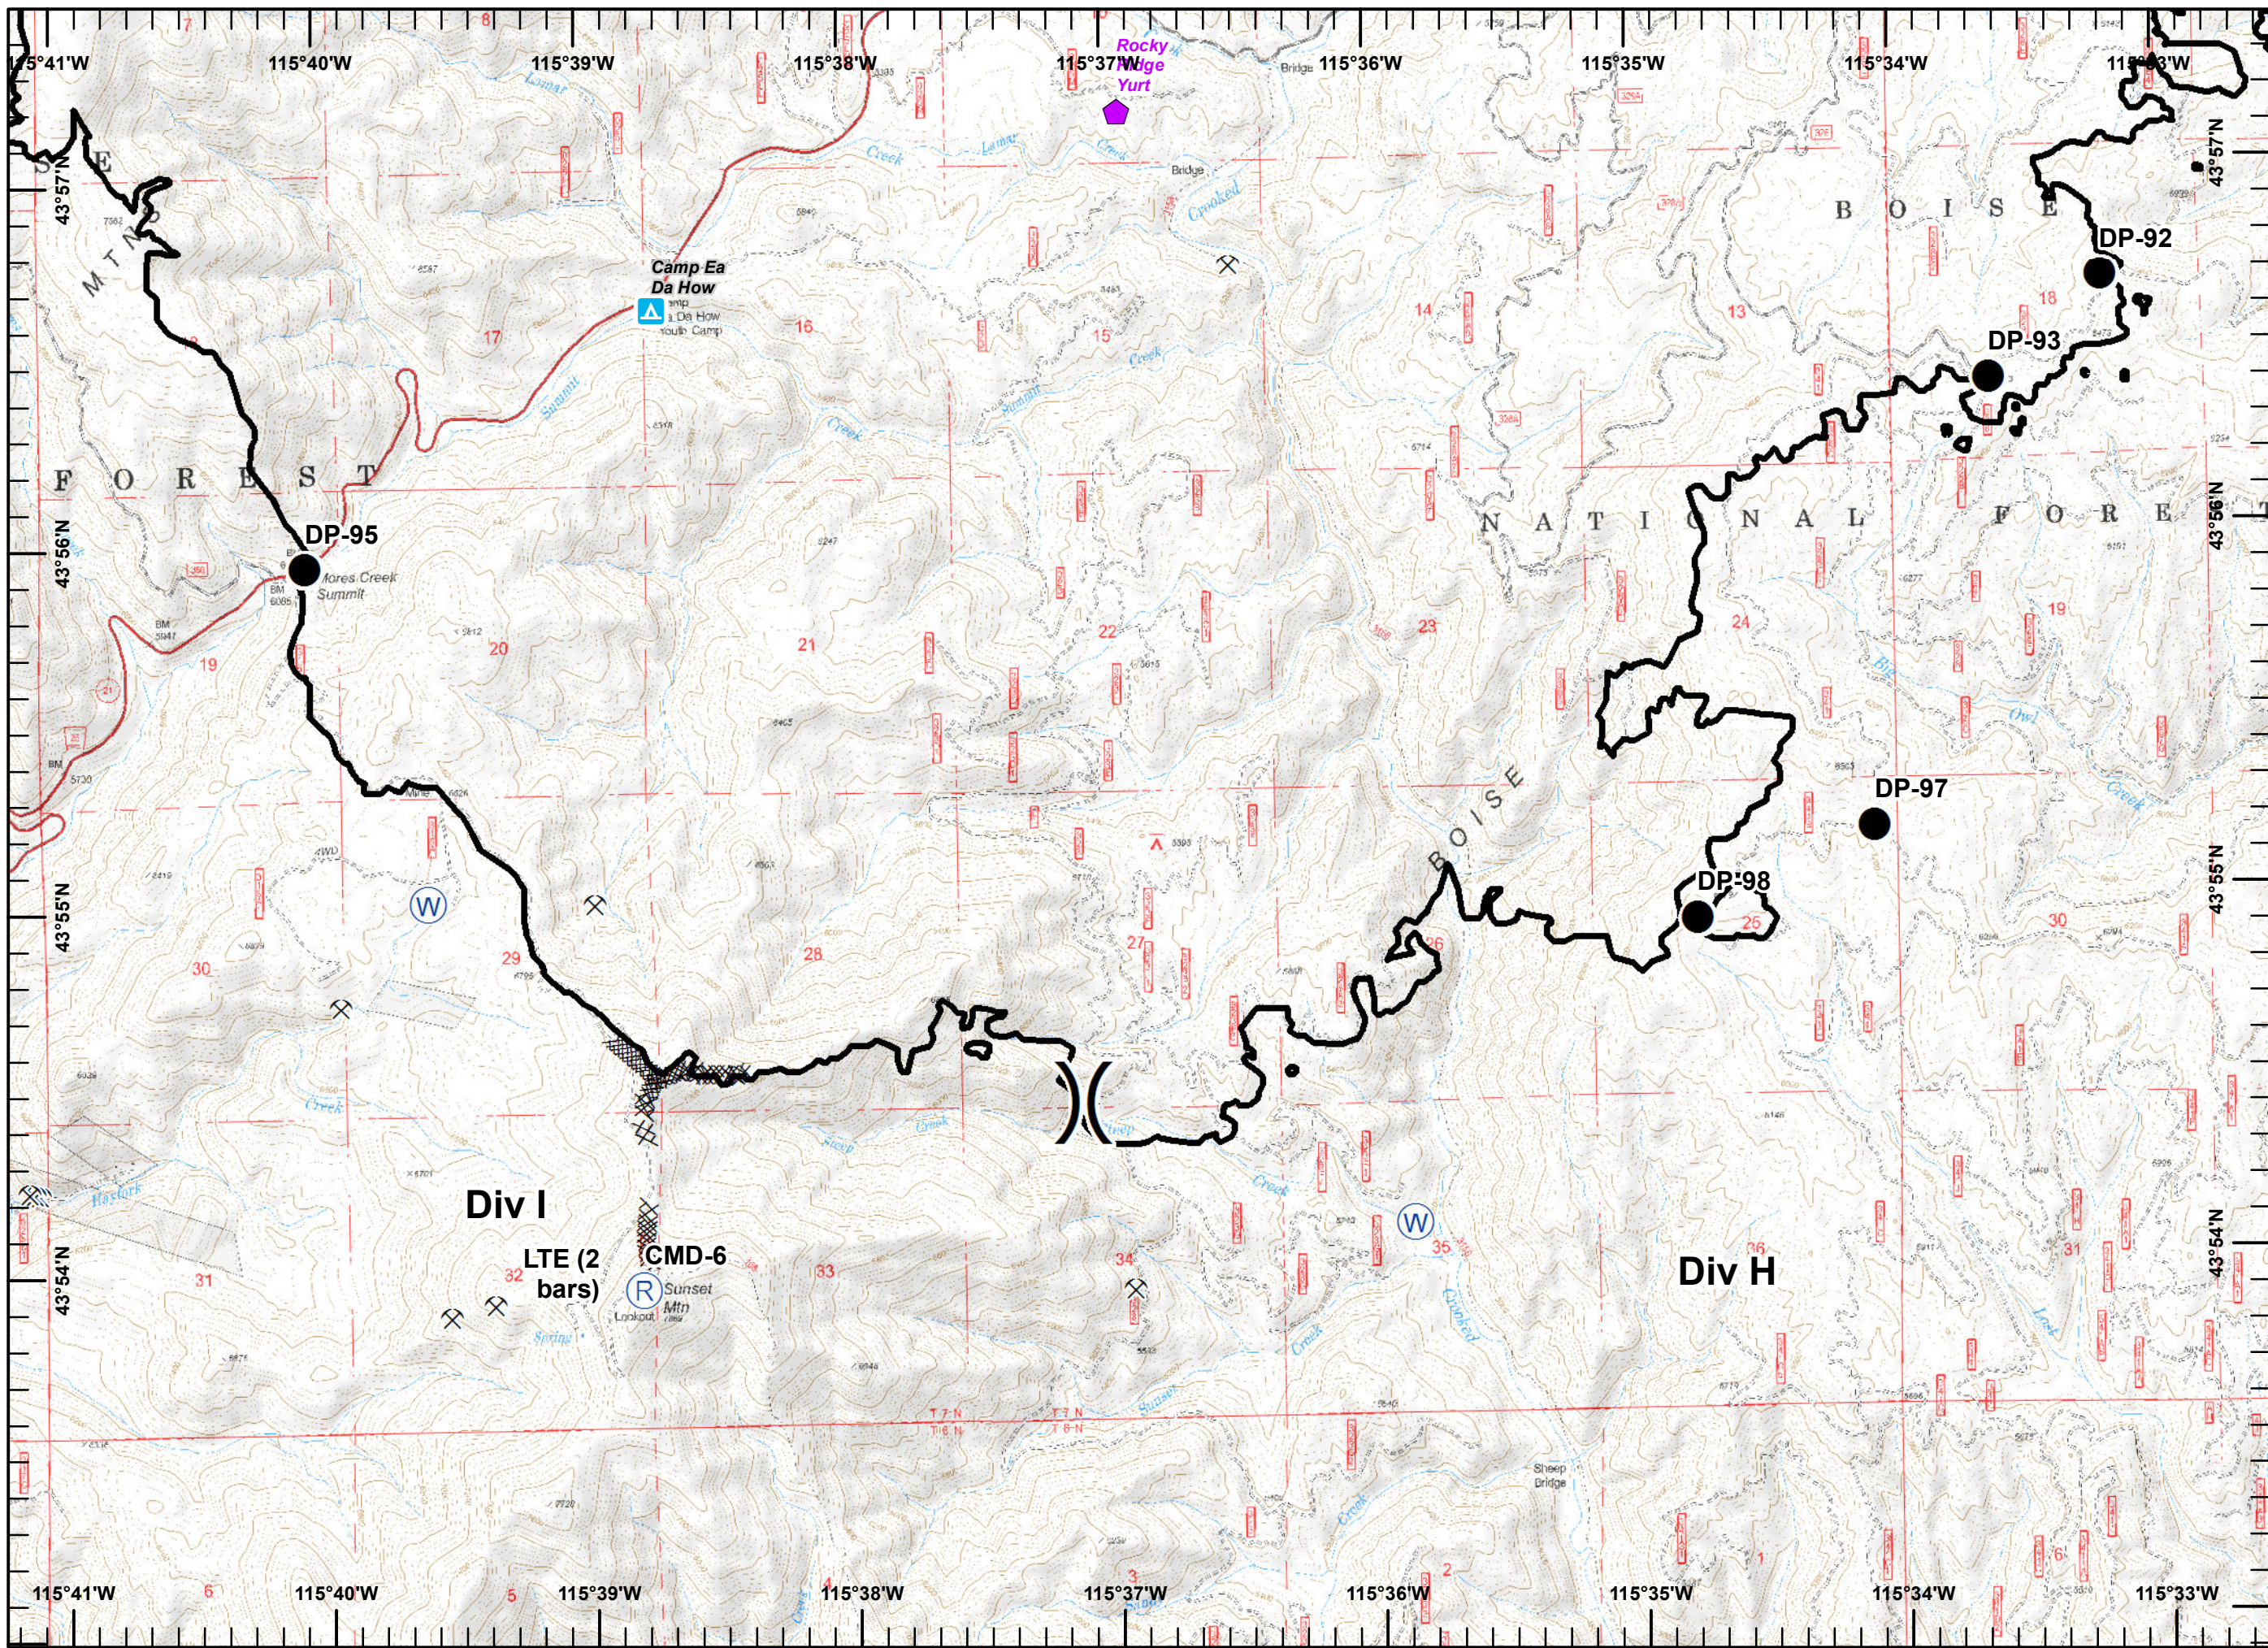

Pioneer Fire
ID-BOF-000539
09/18/2016

Legend

- Drop Point
- Helispot
- Mobile Weather Unit
- Pump
- Sling Site
- Water Source
- Mine
- Sites**
- Structure
- Uncontrolled Fire Edge
- Completed Line
- Road as Completed Line
- Completed Dozer Line
- Hand Line

Miles

Pioneer Fire
ID-BOF-000539
09/18/2016

Legend

-  Drop Point
-  Helispot
-  Uncontrolled Fire Edge
-  RRoad as Completed Line
-  HHand Line

**Pioneer Fire
ID-BOF-000539
09/18/2016**

Legend

-  Drop Point
-  Helispot
-  Sling Site
-  Water Source
-  Mine
-  Sites
-  Campground
-
- R Road as Completed Line
- XX Completed Dozer Line
- H Hand Line

Pioneer Fire
ID-BOF-000539
09/18/2016

Legend

Water Source

Mine

Uncontrolled Fire Edge
 Completed Line

Miles

Pioneer Fire
ID-BOF-000539
09/18/2016

Legend

-  Drop Point
-  Highlighted Feature
-  Pump
-  Water Source
-  Division Break
-  Mine Sites
-  Campground
-  Completed Line

Pioneer Fire
ID-BOF-000539
09/18/2016

Legend

-  Drop Point
-  Repeater
-  Water Source
-  Division Break
-  Yurt
-  Mine
- Sites**
-  Campground
-  Completed Line
-  Completed Dozer Line