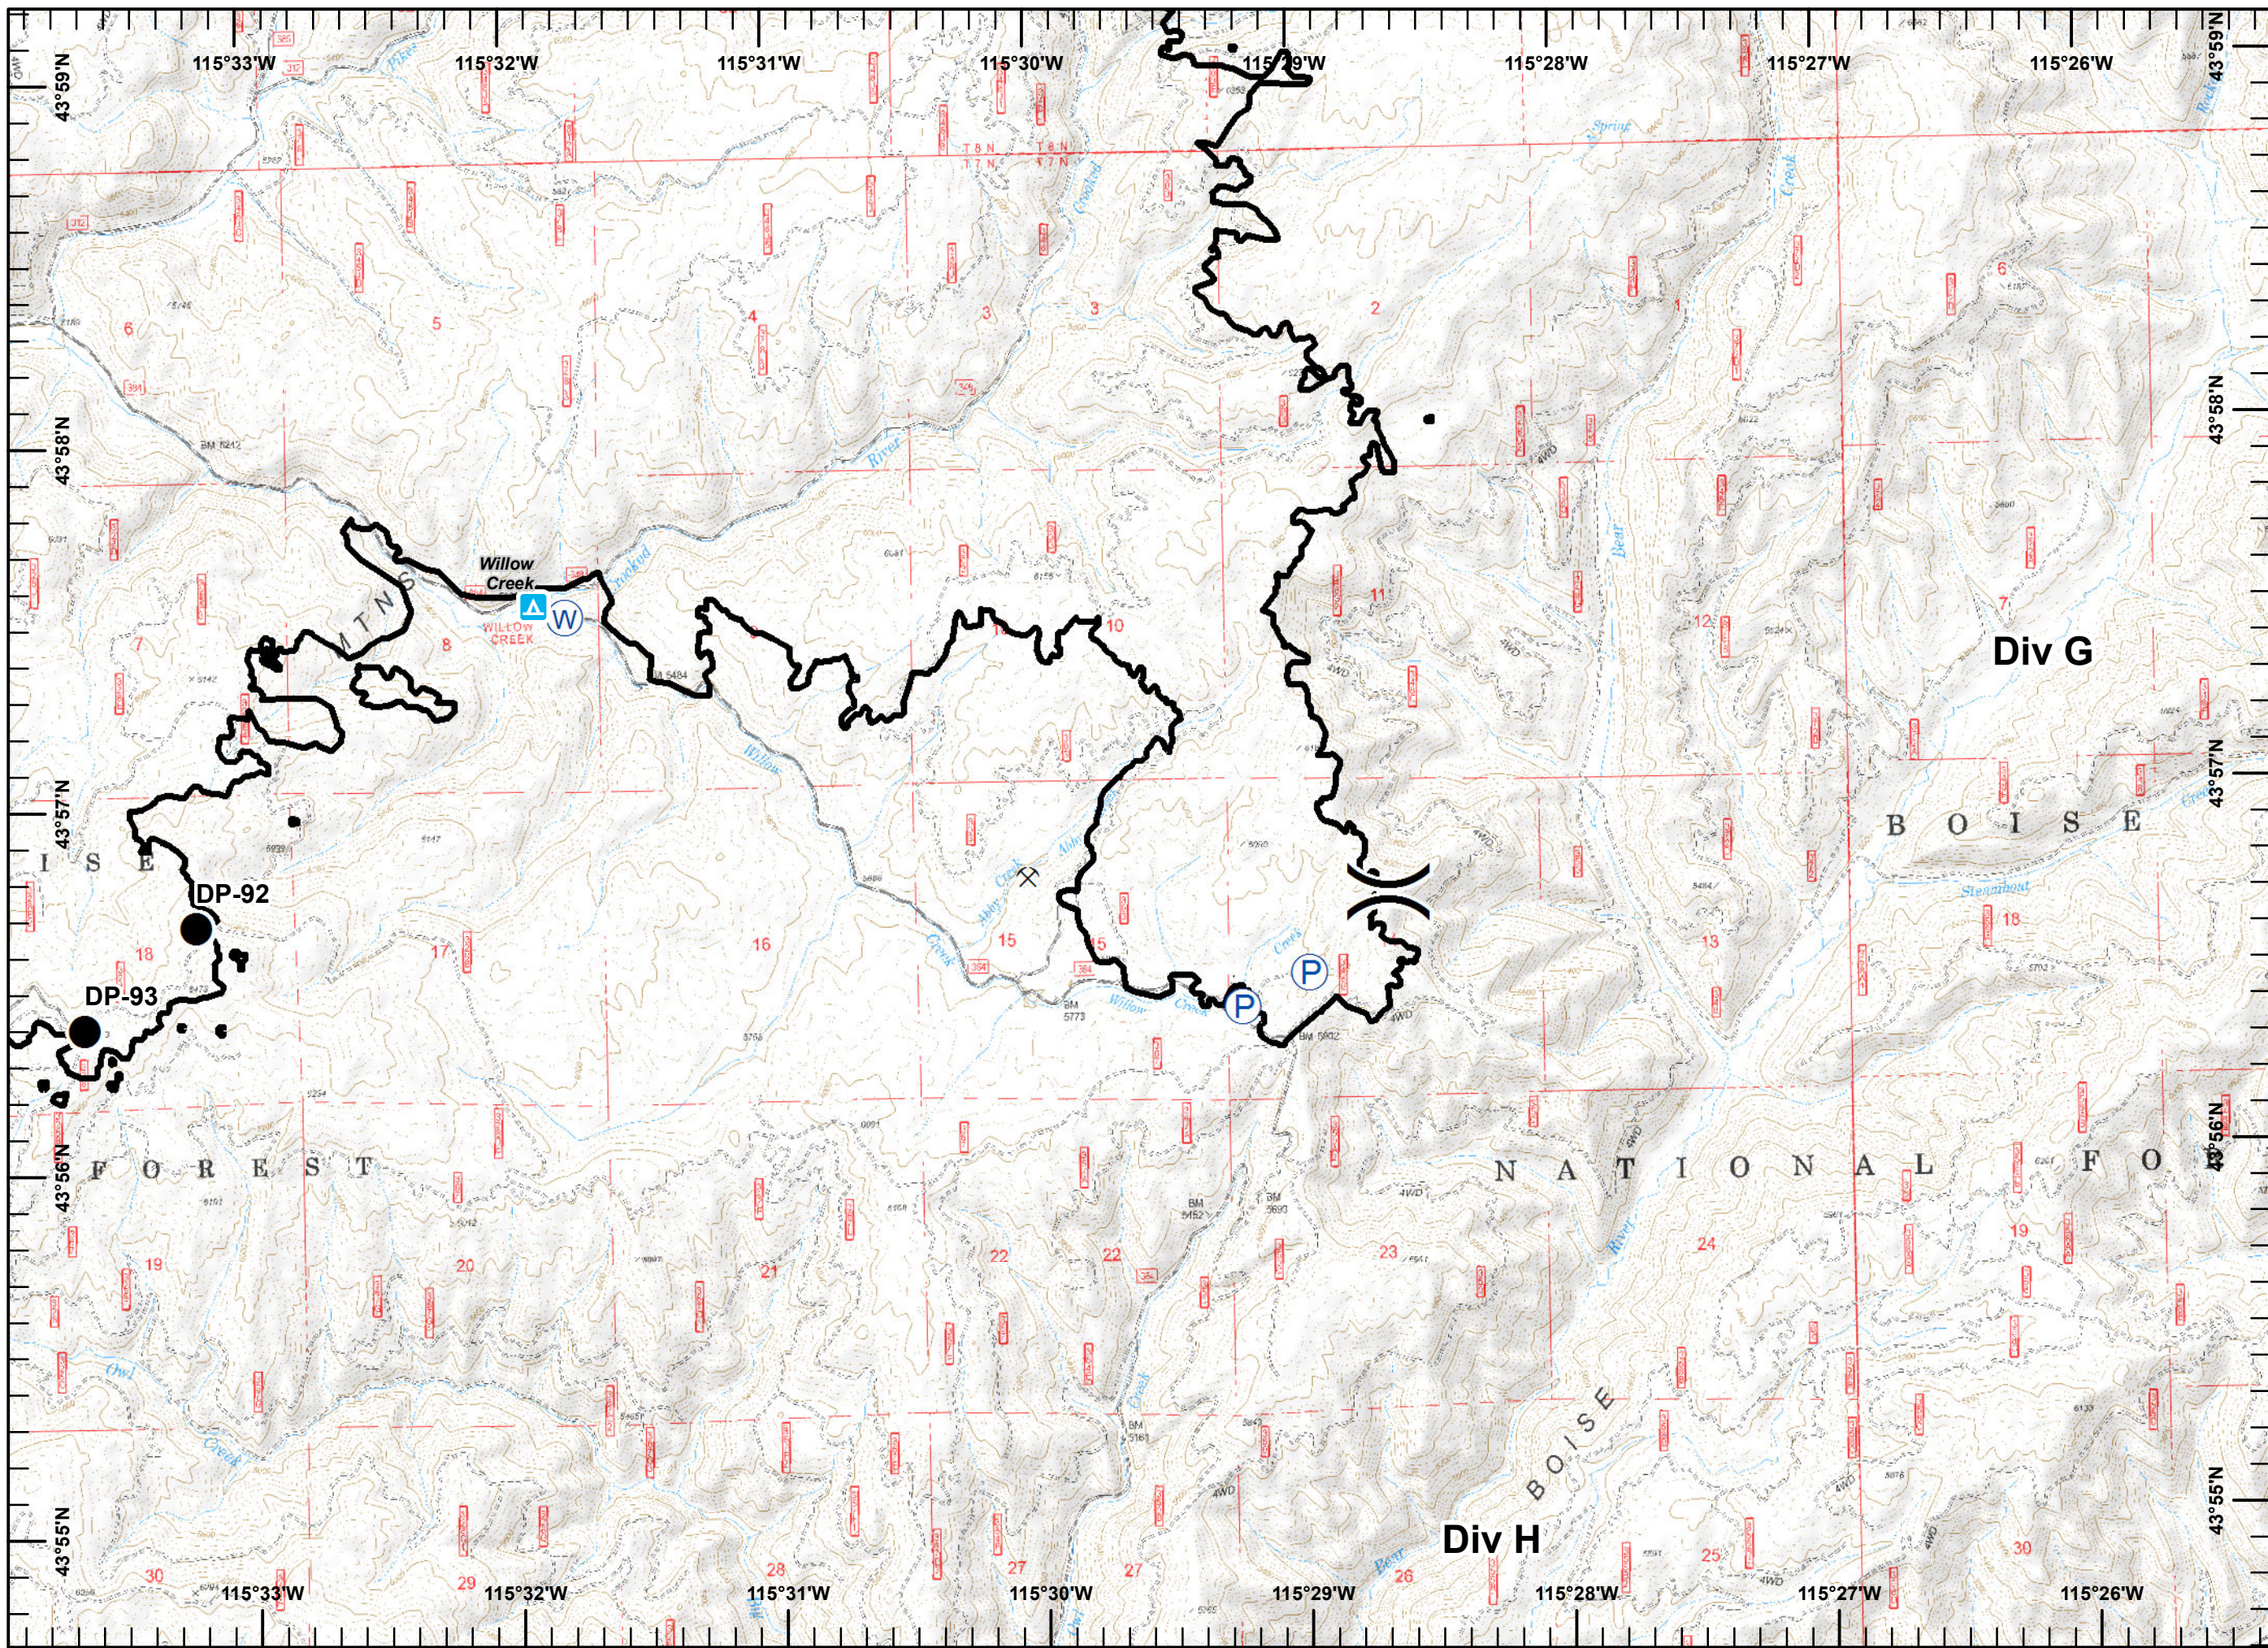

Pioneer Fire
ID-BOF-000539
09/18/2016

Legend

- Drop Point
- Helispot
- Mobile Weather Unit
- Pump
- Sling Site
- Water Source
- Mine
- Sites**
- Structure
- Uncontrolled Fire Edge
- Completed Line
- Road as Completed Line
- Completed Dozer Line
- Hand Line

Pioneer Fire
ID-BOF-00539
09/18/2016

Legend

- Drop Point
- Helispot
- Highlighted Feature
- Pump
- Repeater
- Sling Site
- Water Source
- Lookout
- Mine
- Sites**
 - Structure
 - Uncontrolled Fire Edge
 - Completed Line
 - RRoad as Completed Line
 - Completed Dozer Line

Pioneer Fire
ID-BOF-000539
09/18/2016

Legend

Water Source

Mine

Uncontrolled Fire Edge
 Completed Line

Miles

Pioneer Fire
ID-BOF-000539
09/18/2016

Legend

-  Drop Point
-  Highlighted Feature
-  Pump
-  Water Source
-  Division Break
-  Mine Sites
-  Campground
-  Completed Line

Pioneer Fire
ID-BOF-000539
09/18/2016

Legend

-  Drop Point
-  Repeater
-  Water Source
-  Division Break
-  Yurt
-  Mine
- Sites**
-  Campground
-  Completed Line
-  Completed Dozer Line