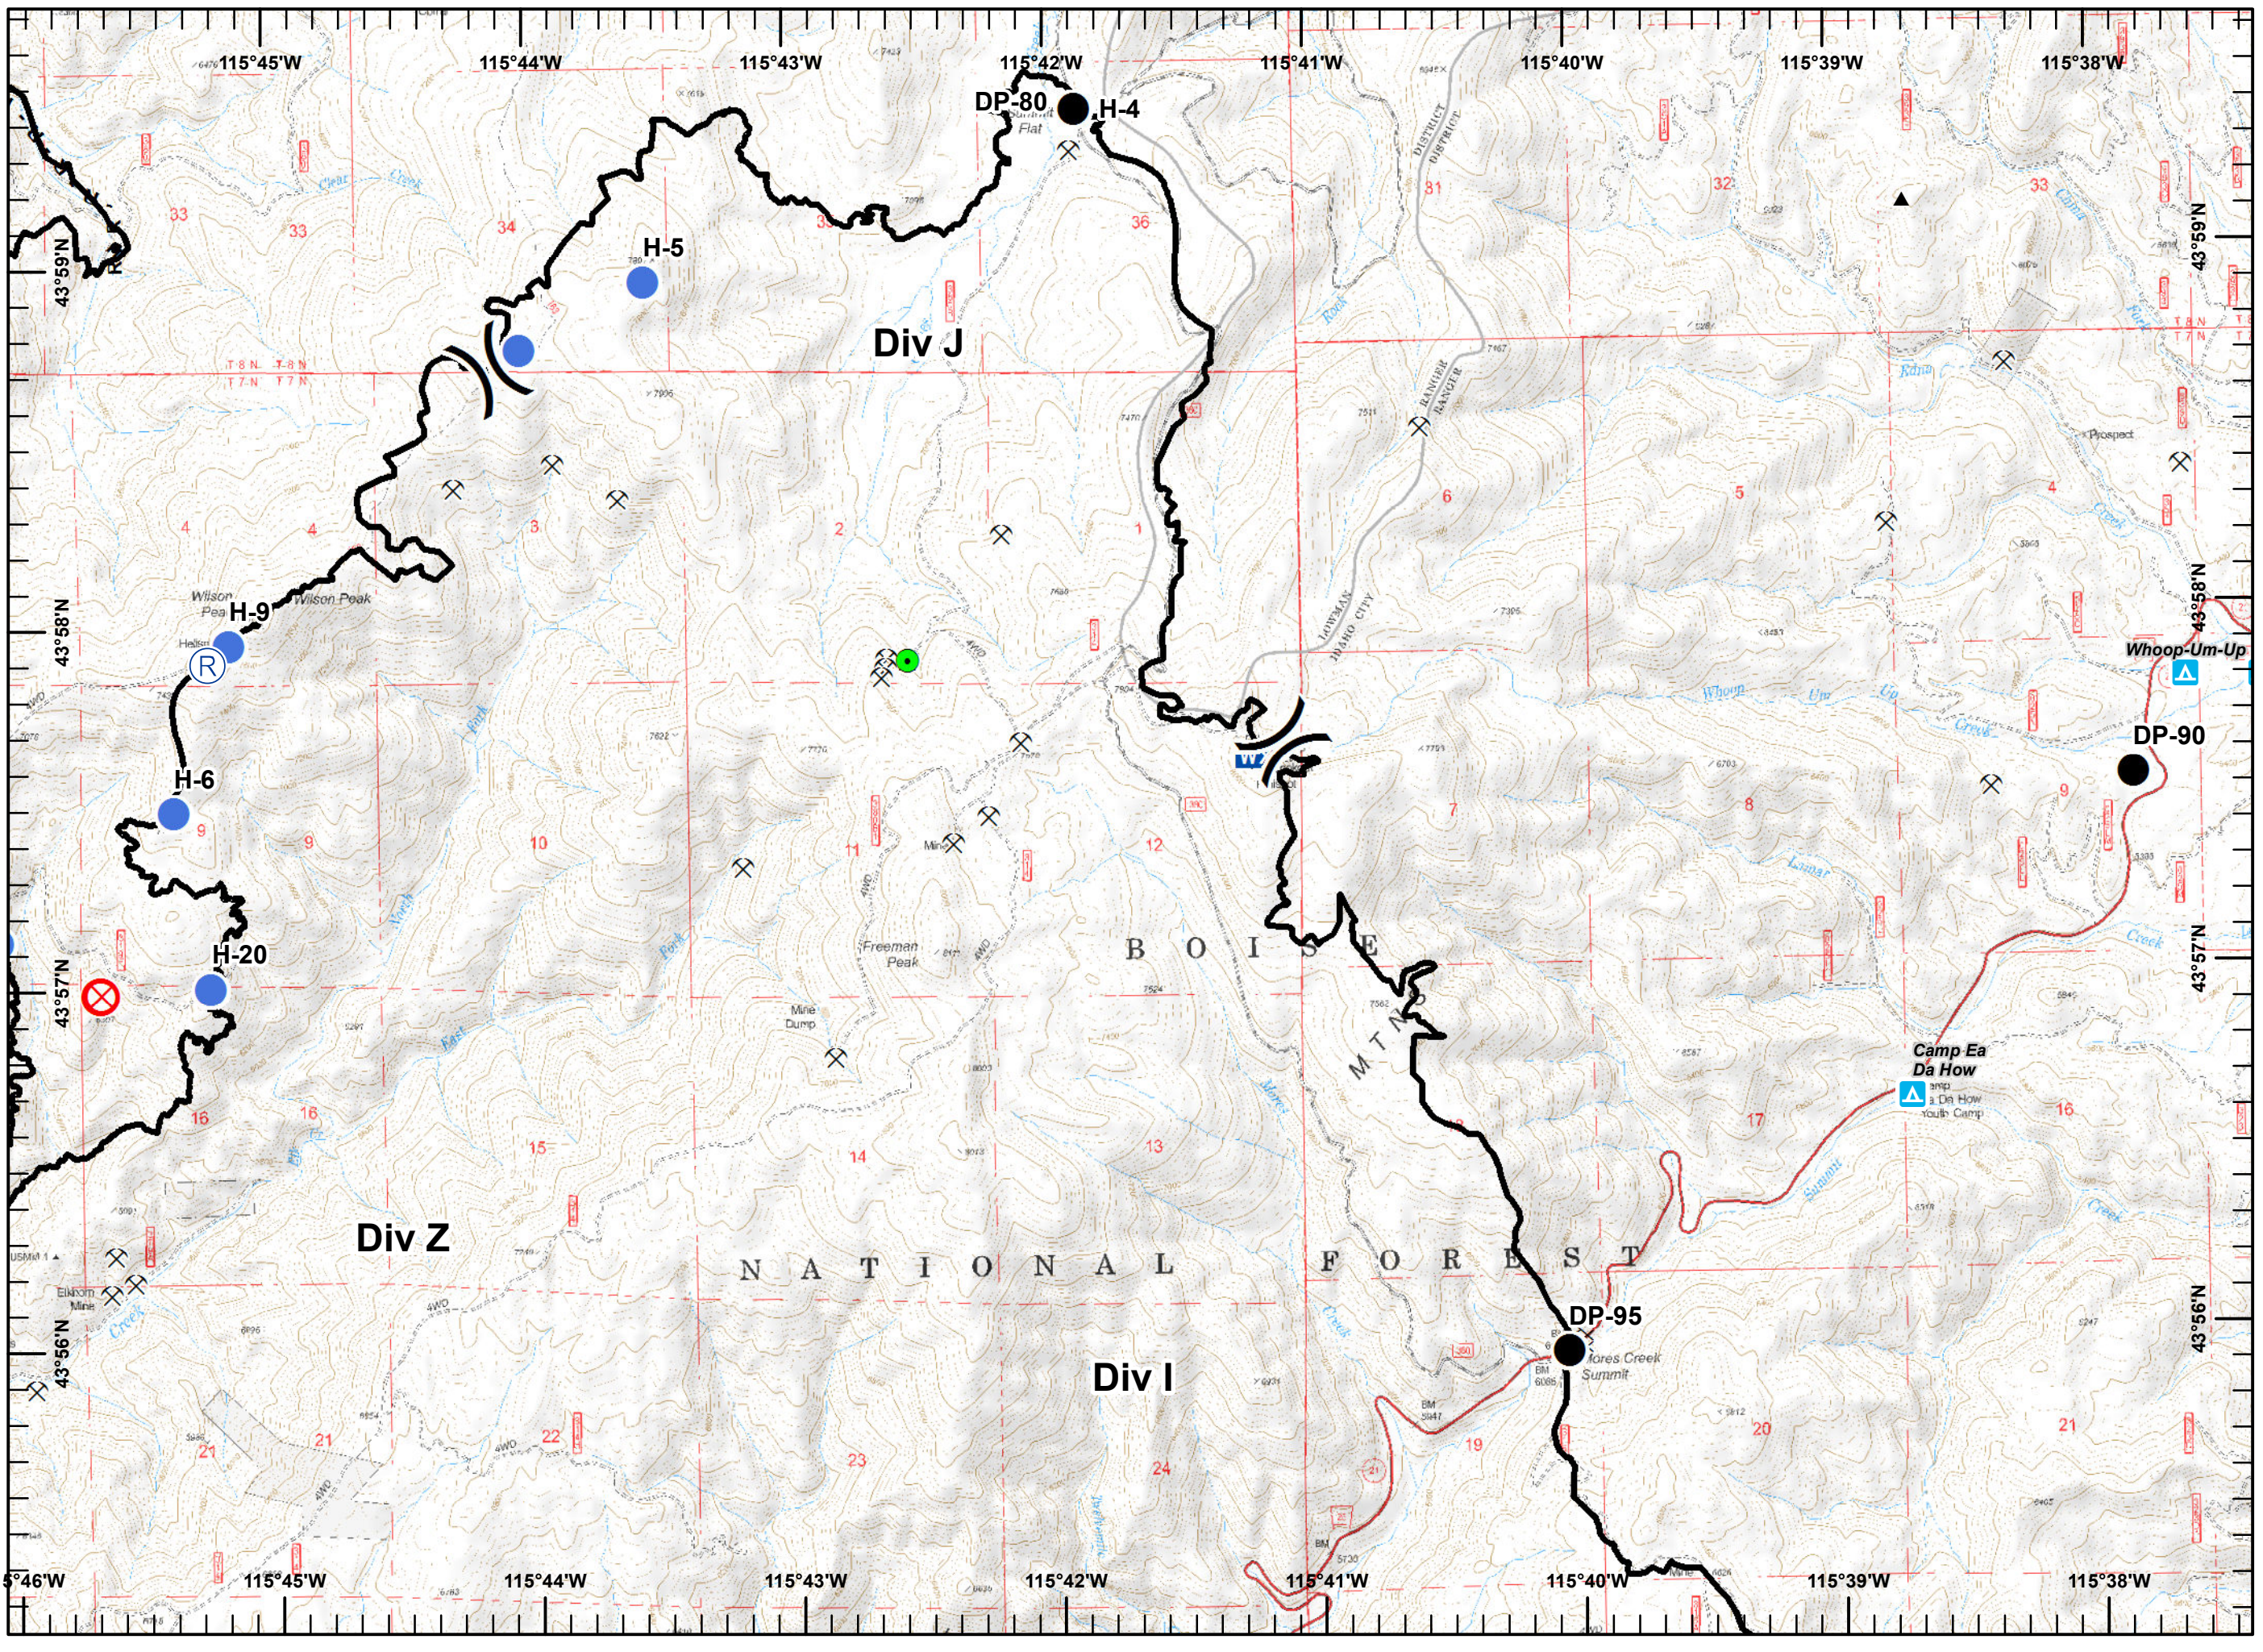

Pioneer Fire
ID-BOF-000539
09/18/2016

Legend

- Drop Point
- Helispot
- Mobile Weather Unit
- Pump
- Sling Site
- Water Source
- Mine
- Sites**
- Structure
- Uncontrolled Fire Edge
- Completed Line
- Road as Completed Line
- Completed Dozer Line
- Hand Line

-  Drop Point
-  Highlighted Feature
-  Pump
-  Water Source
-  Division Break
-  Mine Sites
-  Campground
-  Completed Line

Pioneer Fire
ID-BOF-000539
09/18/2016

Legend

-  Drop Point
-  Repeater
-  Water Source
-  Division Break
-  Yurt
-  Mine
- Sites**
-  Campground
-  Completed Line
-  Completed Dozer Line

Pioneer Fire
ID-BOF-000539
09/18/2016

Legend

-  Drop Point
-  Fire Origin
-  Helispot
-  Highlighted Feature
-  Mobile Weather Unit
-  Division Break
-  Mine Sites
-  Campground
-  Structure
-  Completed Line
-  RRoad as Completed Line
-  Completed Dozer Line
-  HHand Line

Miles

Pioneer Fire
ID-BOF-000539
09/18/2016

Legend

-  Drop Point
-  Fire Origin
-  Helispot
-  Water Source
-  Division Break
-  Mine
-  Completed Line
-  Road as Completed Line
-  Completed Dozer Line
-  Hand Line
-  Highlighted Feature