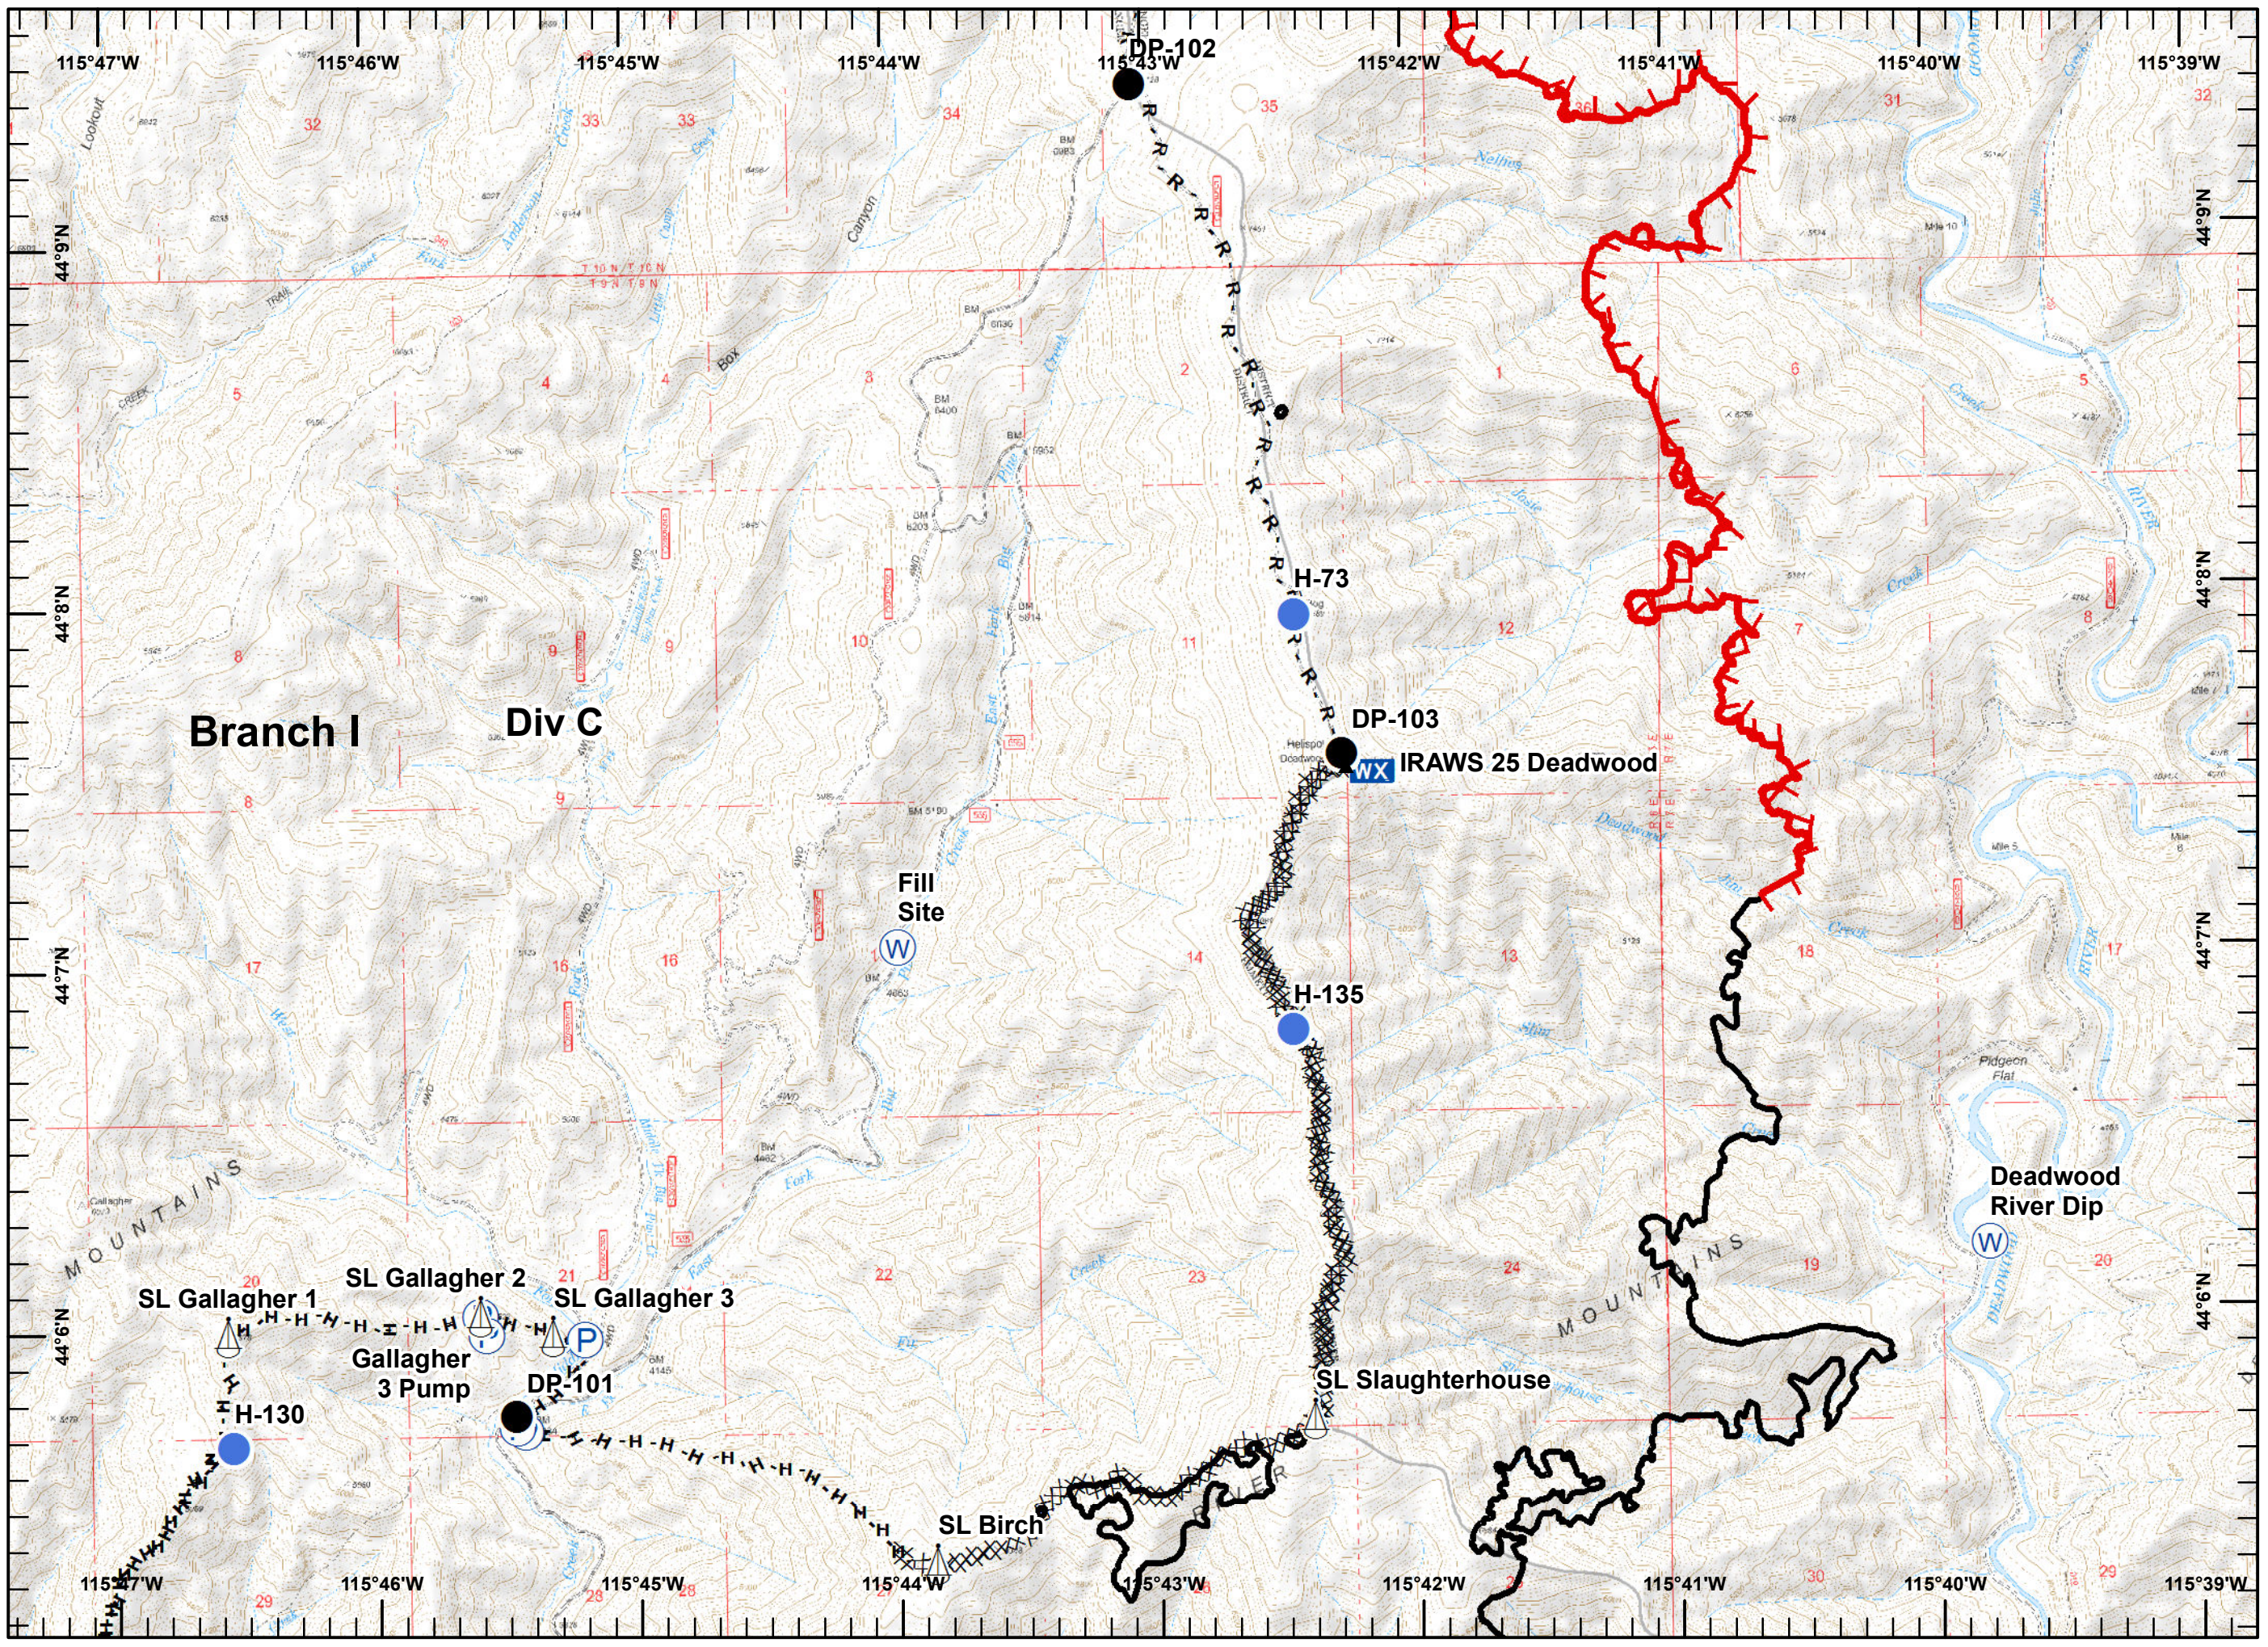

**Pioneer Fire
ID-BOF-00539
09/18/2016**

Legend

-  Drop Point
-  Helispot
-  Pump
-  Safety Zone
-  Sling Site
-  Water Source
-  Hazard
-  Division Break
-  Mine
-  Completed Line
-  Road as Completed Line
-  Completed Dozer Line
-  Hand Line
-  Planned Fire Line

Pioneer Fire
ID-BOF-000539
09/18/2016

Legend

- Drop Point
- Helispot
- Mobile Weather Unit
- Pump
- Sling Site
- Water Source
- Mine
- Sites**
- Structure
- Uncontrolled Fire Edge
- Completed Line
- Road as Completed Line
- Completed Dozer Line
- Hand Line

Pioneer Fire
ID-BOF-000539
09/18/2016

Legend

-  Drop Point
-  Helispot
-  Pump
-  Hazard
-  Uncontrolled Fire Edge
-  Completed Line
-  RRoad as Completed Line

Pioneer Fire
ID-BOF-000539
09/18/2016

Legend

-  Drop Point
-  Helispot
-  Division Break
-  Mine
-  Uncontrolled Fire Edge
-  Completed Line
-  RRoad as Completed Line
-  HHand Line

Pioneer Fire
ID-BOF-000539
09/18/2016

Legend

-  Drop Point
-  Helispot
-  Mobile Weather Unit
-  Division Break
-  Lookout
-  Mine
- Sites**
-  Structure
-  Uncontrolled Fire Edge
-  RRoad as Completed Line
-  Completed Dozer Line
-  HHand Line