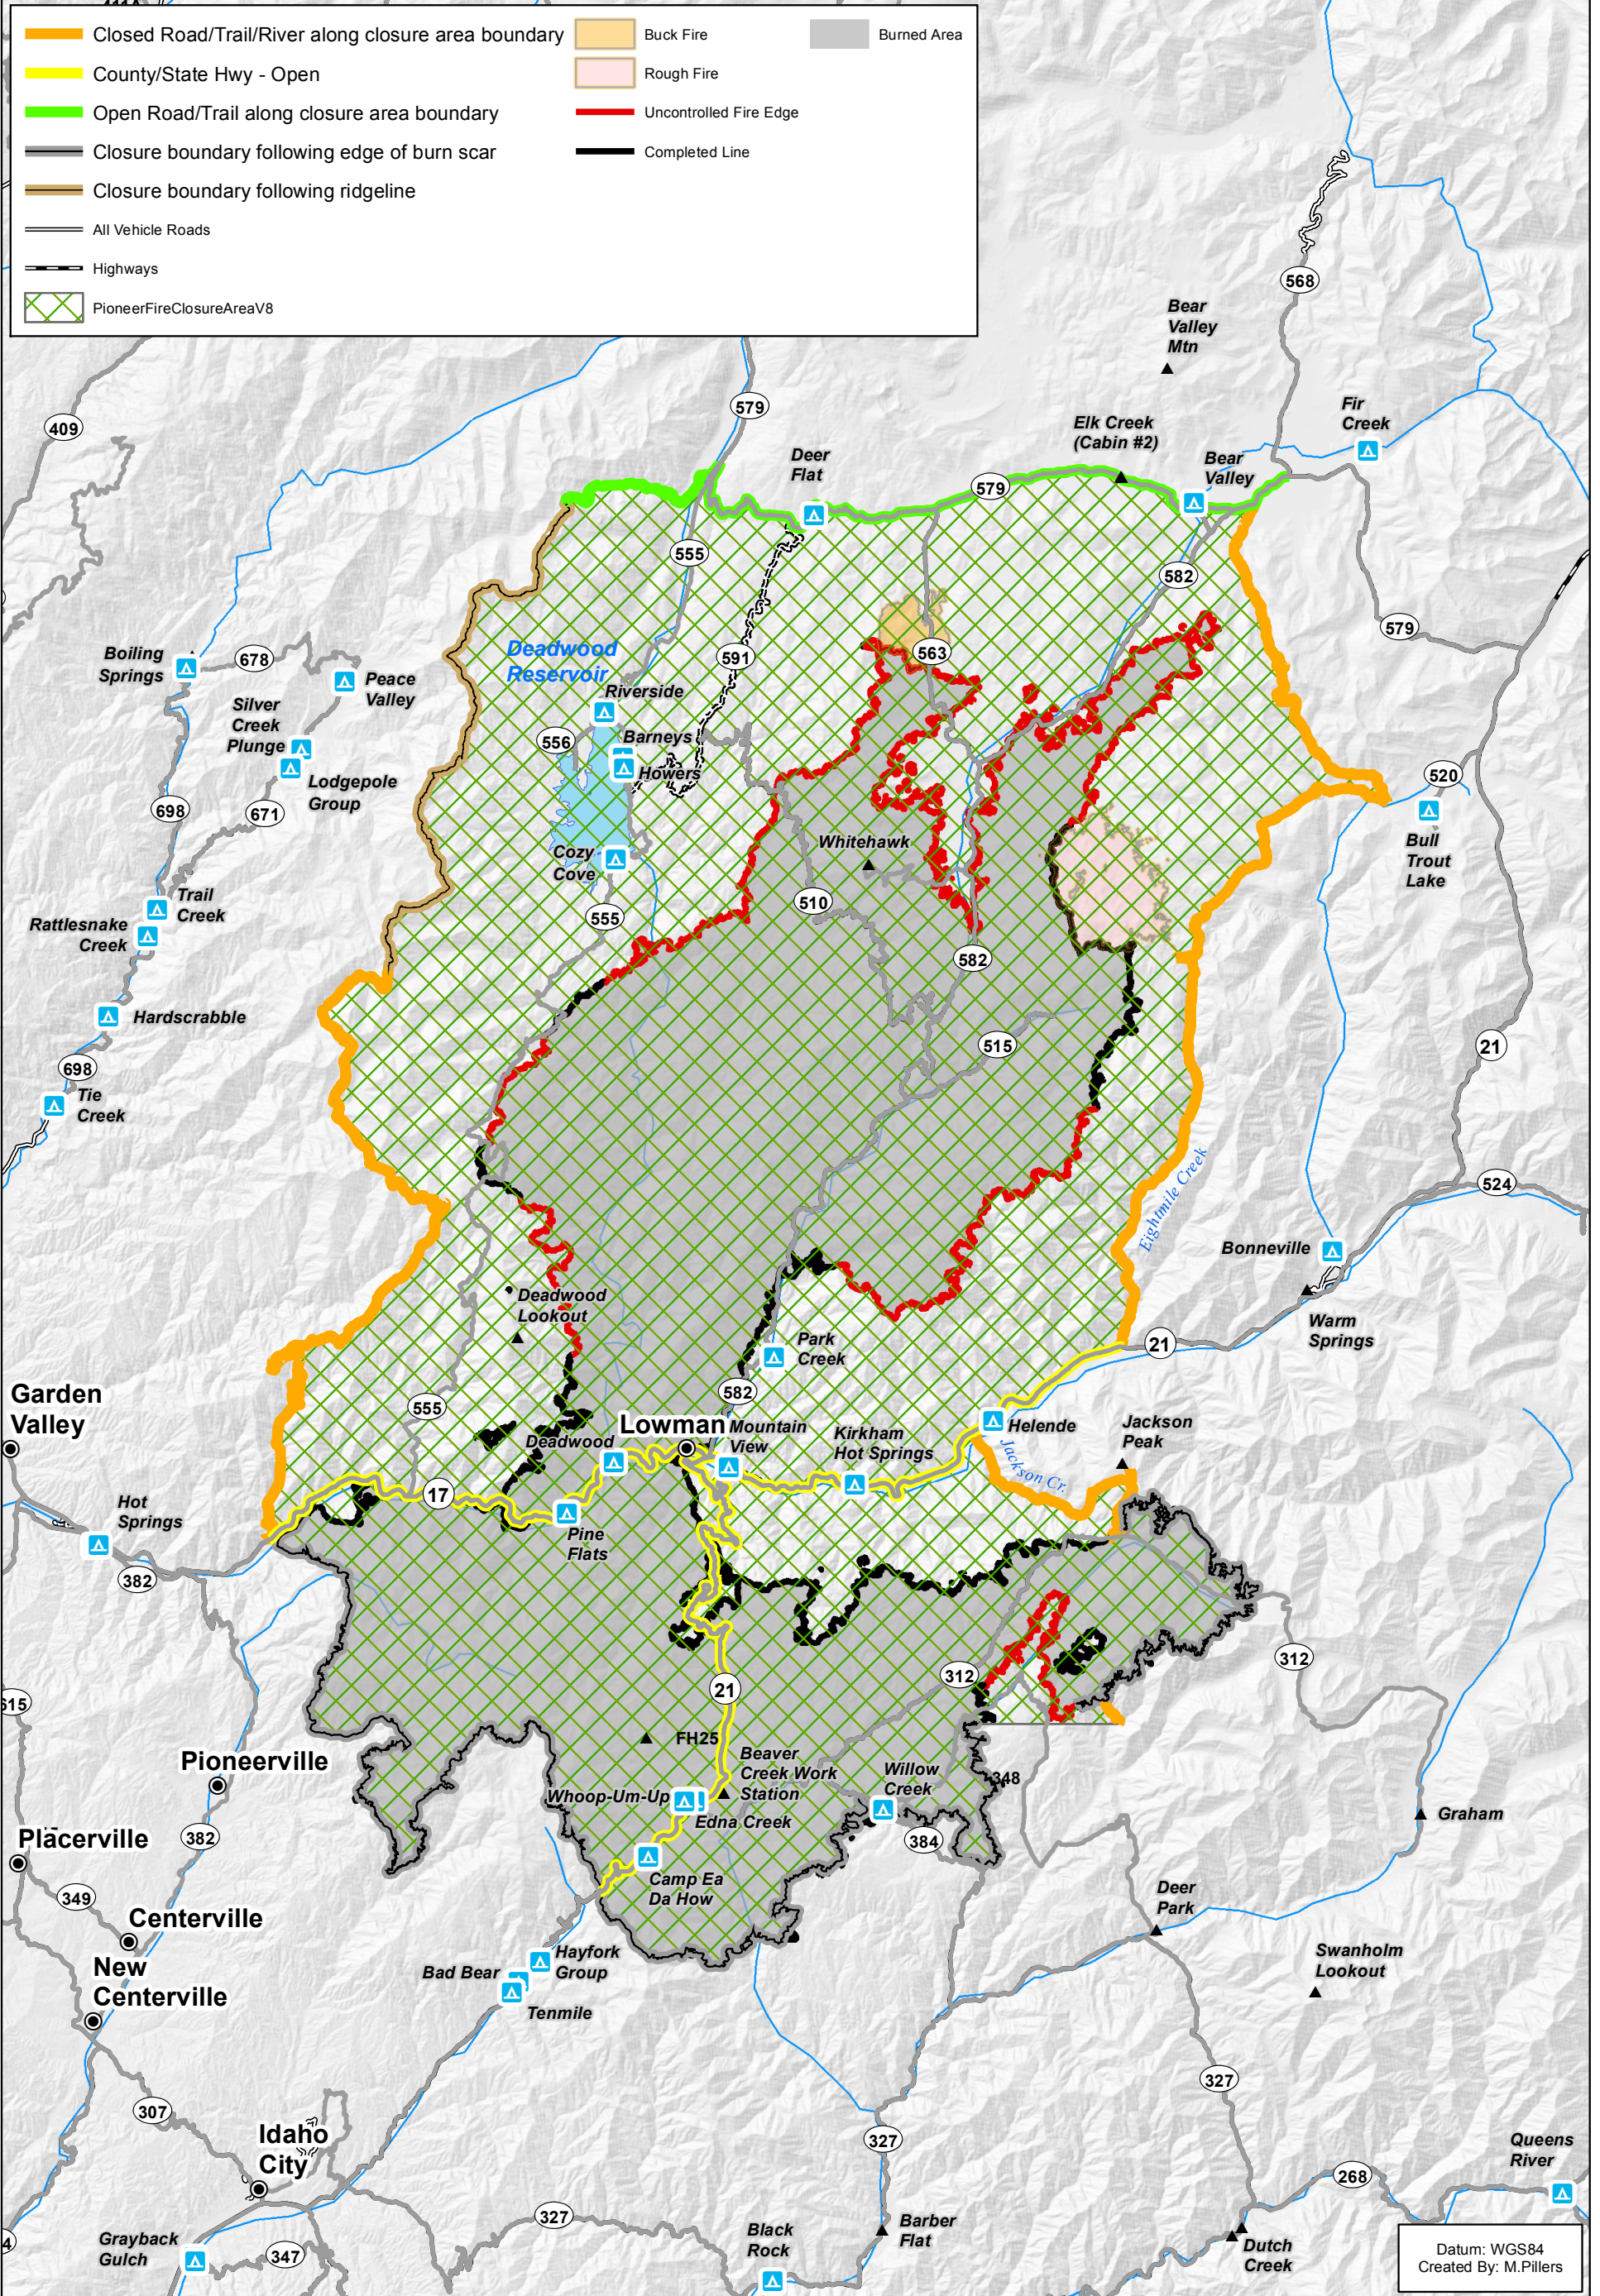

# Fire Closure and Burned Area

Pioneer Fire

09/18/2016

188,397 Acres

Datum: WGS84  
Created By: M.Pillers