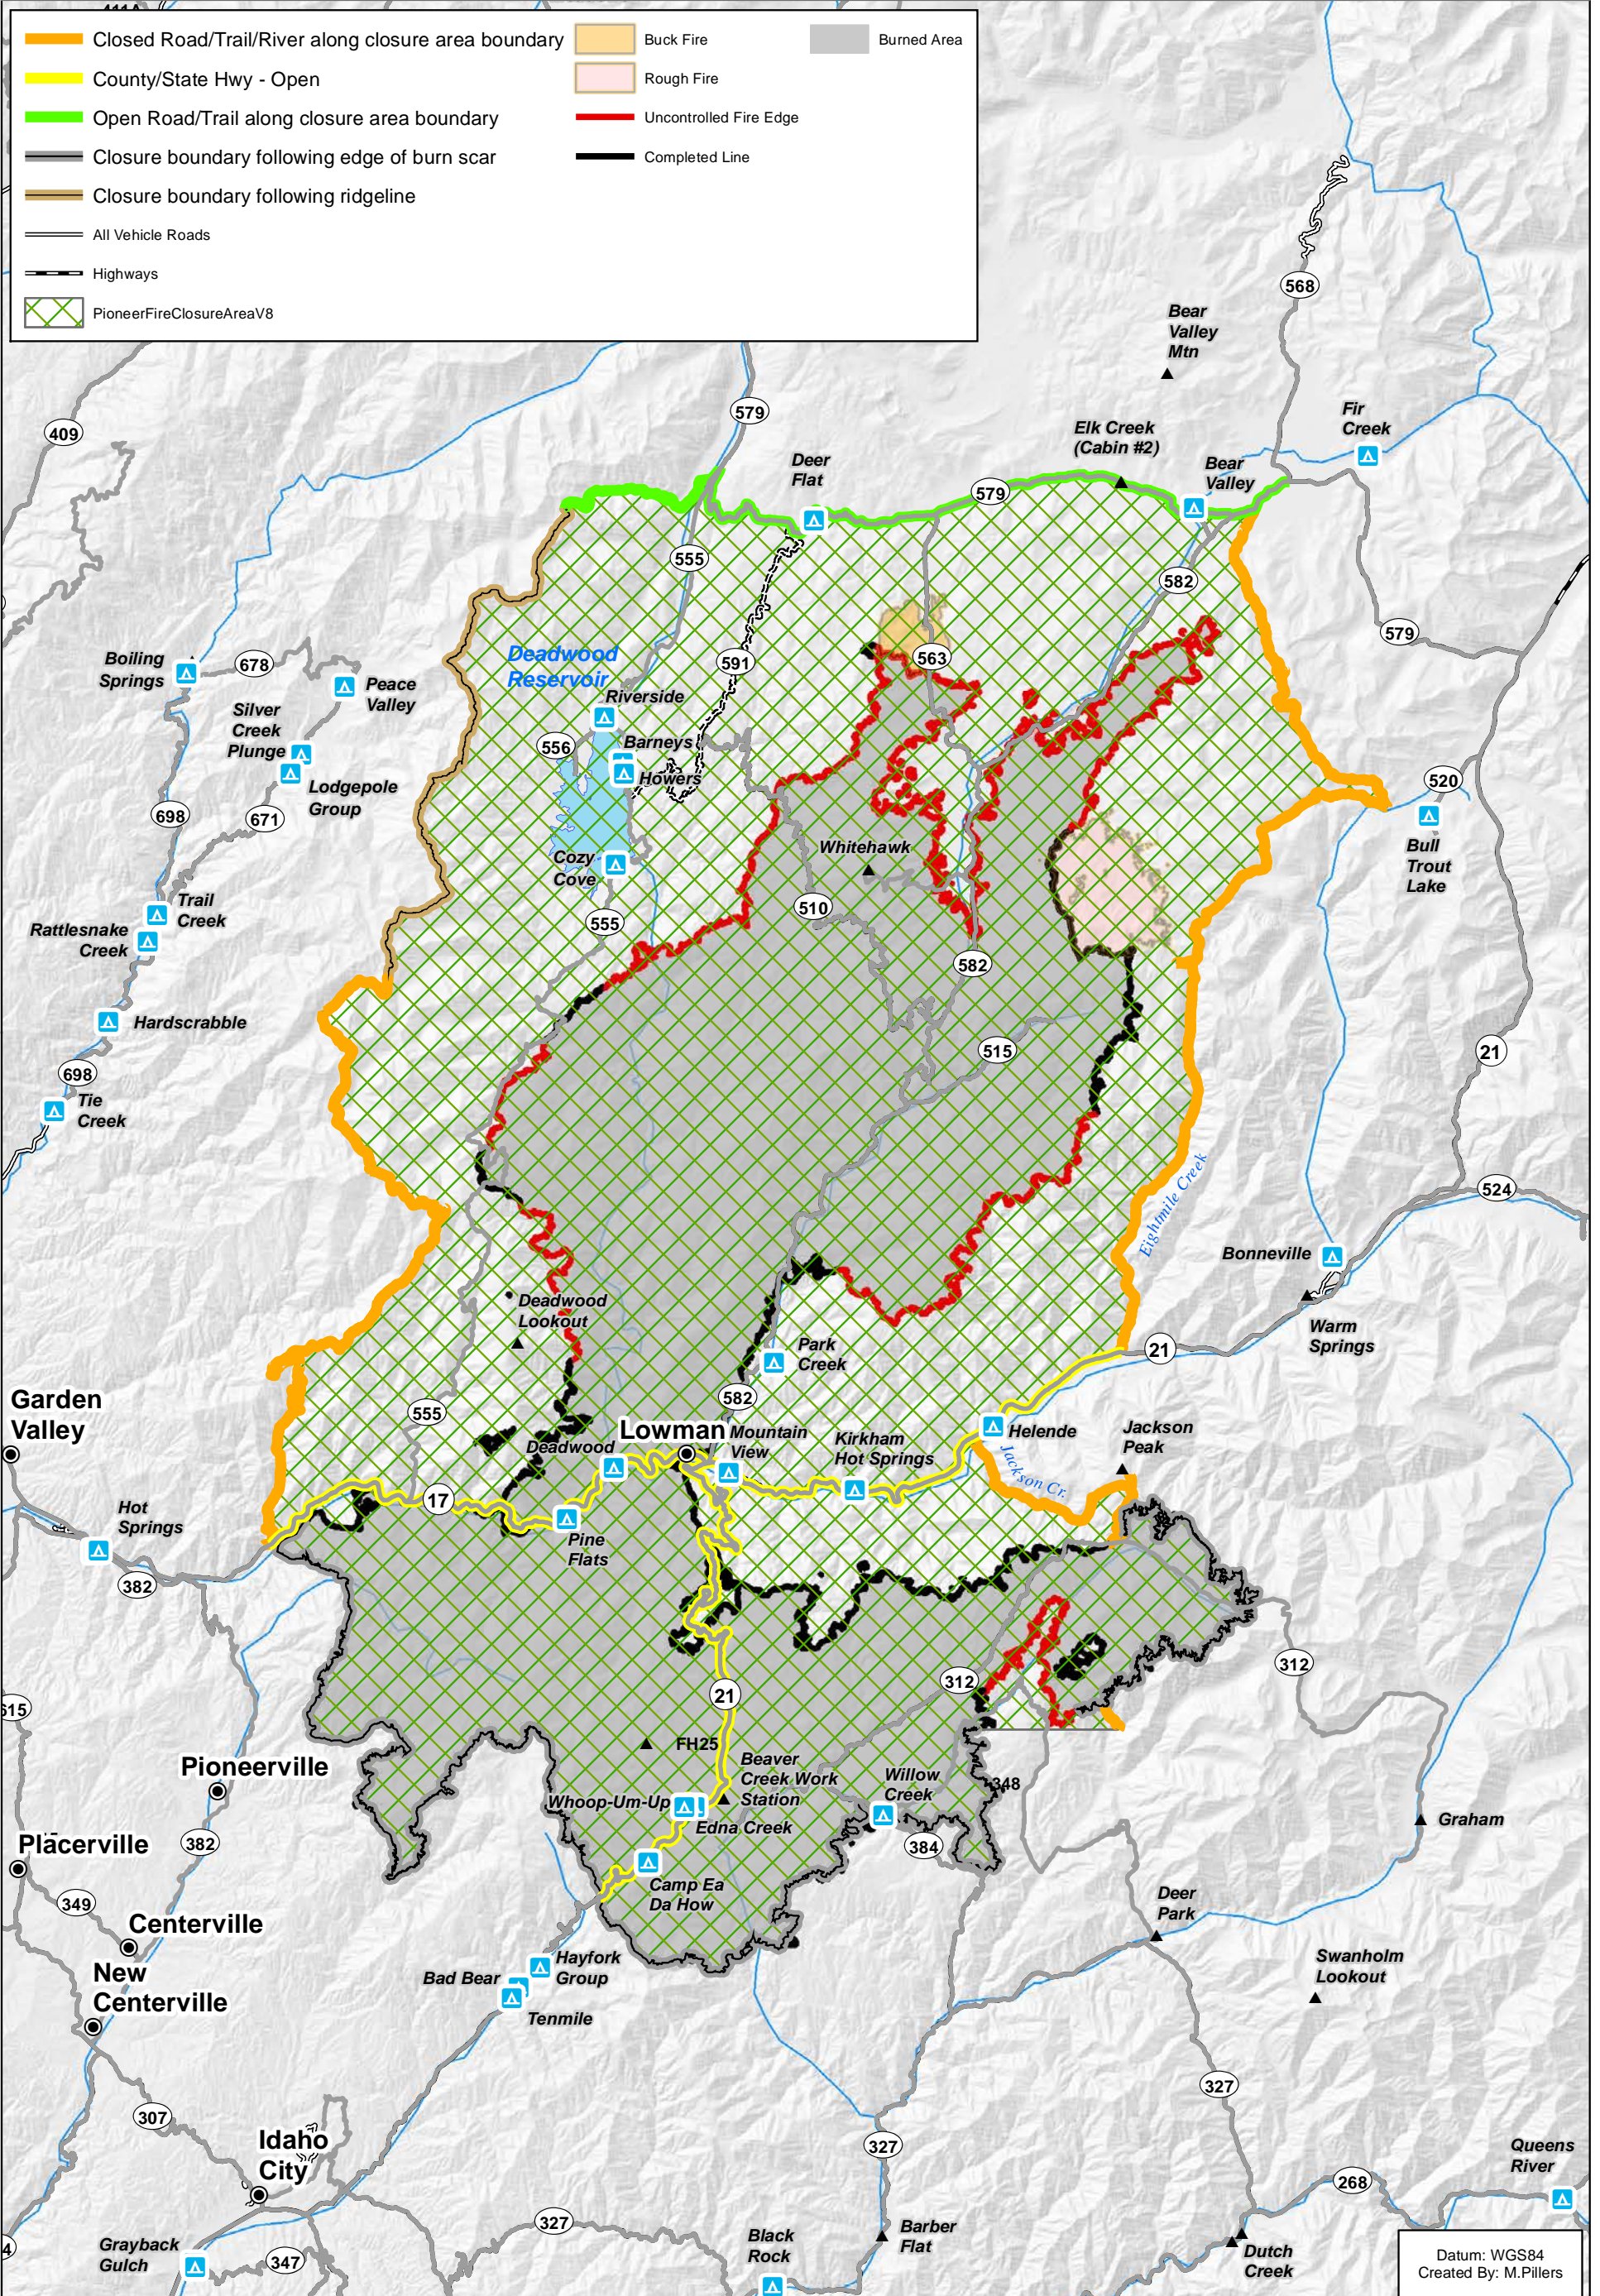

# Fire Closure and Burned Area

Pioneer Fire

09/19/2016

188,397 Acres

Datum: WGS84  
Created By: M.Pillers