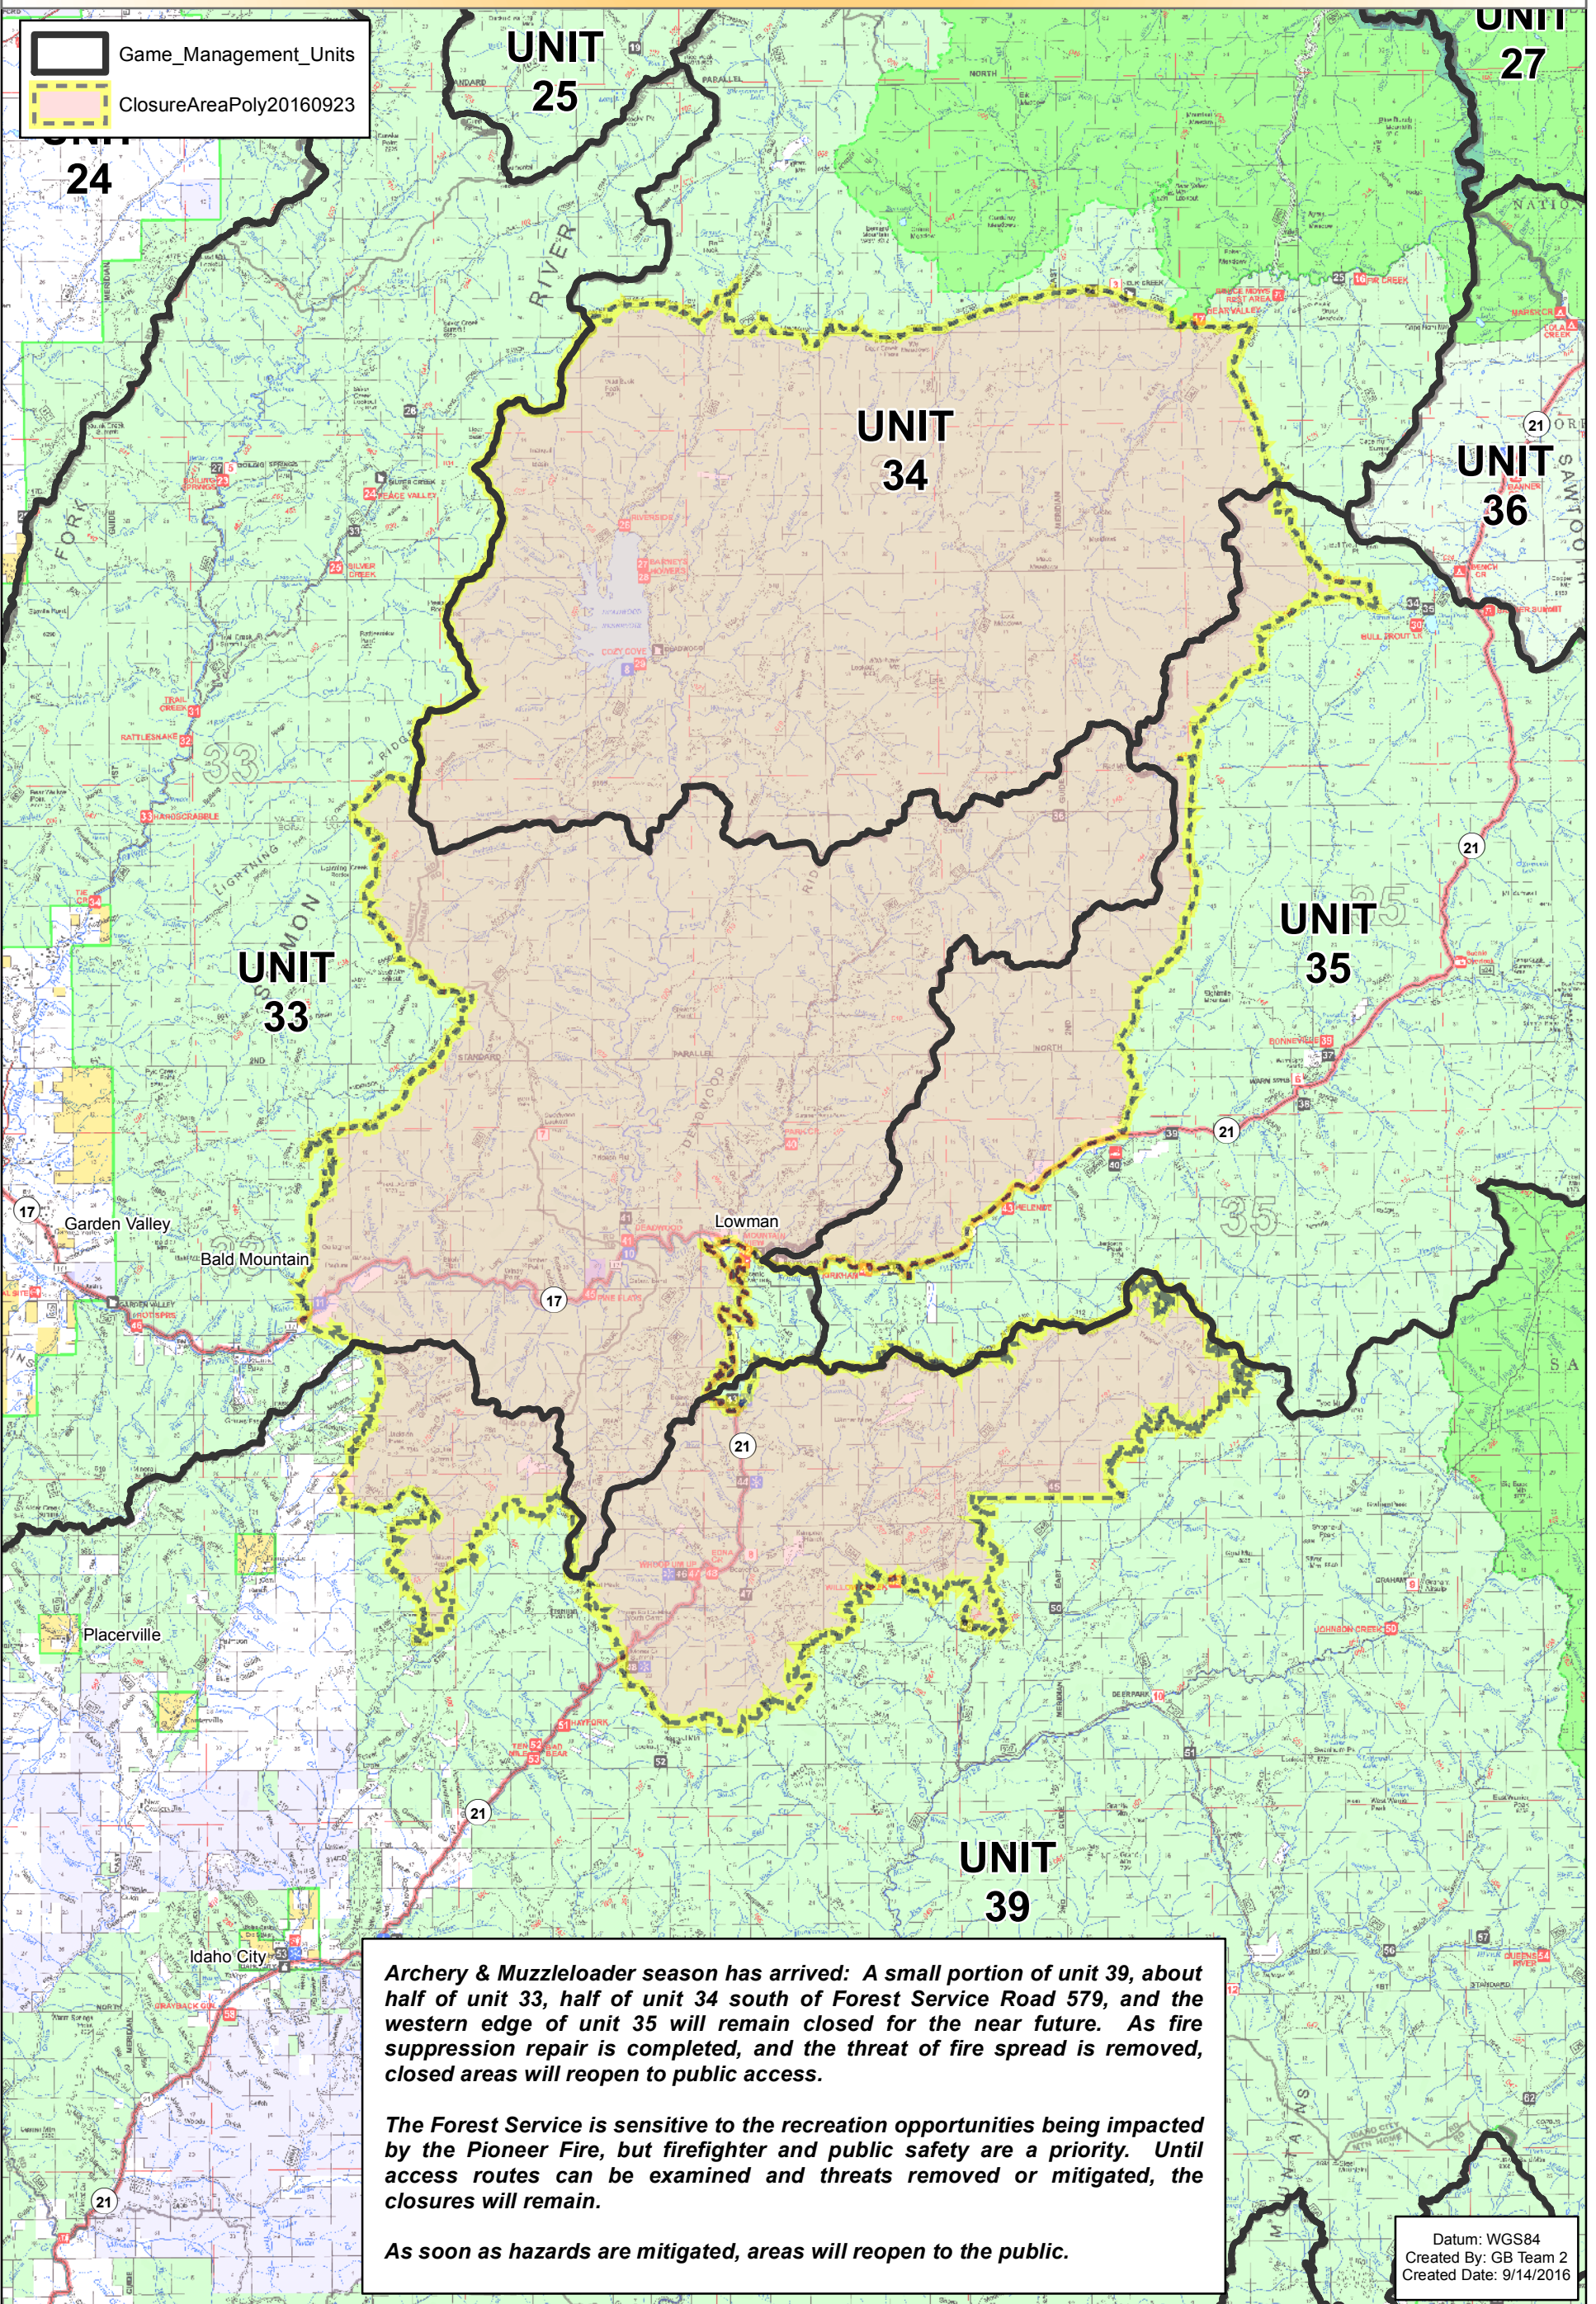

# Fire Closure and Hunt Units Pioneer Fire

 Game\_Management\_Units  
 ClosureAreaPoly20160923

**Archery & Muzzleloader season has arrived: A small portion of unit 39, about half of unit 33, half of unit 34 south of Forest Service Road 579, and the western edge of unit 35 will remain closed for the near future. As fire suppression repair is completed, and the threat of fire spread is removed, closed areas will reopen to public access.**

**The Forest Service is sensitive to the recreation opportunities being impacted by the Pioneer Fire, but firefighter and public safety are a priority. Until access routes can be examined and threats removed or mitigated, the closures will remain.**

**As soon as hazards are mitigated, areas will reopen to the public.**

Datum: WGS84  
Created By: GB Team 2  
Created Date: 9/14/2016