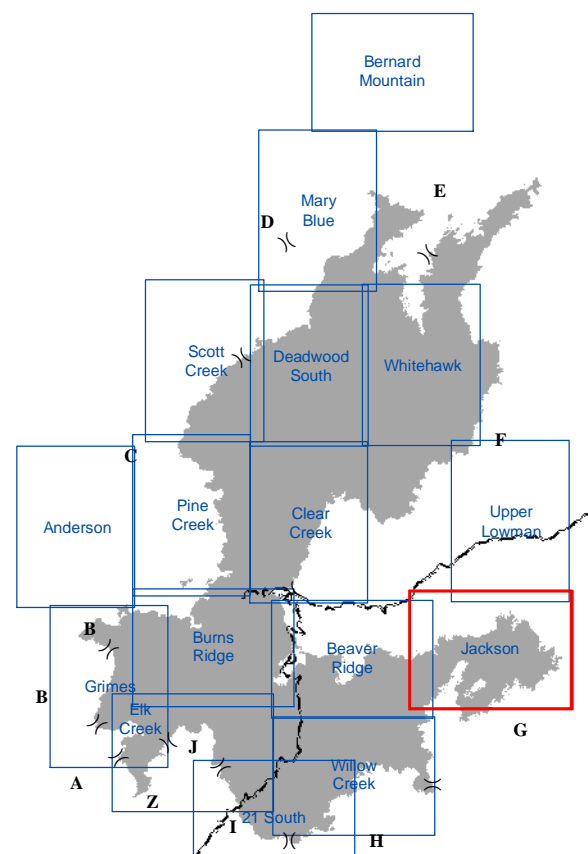

Legend

- Distribution Points
- Suppression Repair Status**
 - Needed
 - Completed
 - Certified
- Incident Data**
 - ⊙ Camp
 - ⊗ Dozer Line
 - Drop Point
 - ⊙ Helipoint
 - ⊙ Lookout
 - ⊙ Mobile Weather Unit
 - ⊙ Parking
 - ⊙ Repeater
 - ⊙ Sling Site
 - ⊙ Water Source
 - ⊗ Dozer Line
 - H - H Hand Line
 - ⊗ Division Break
 - ⊗ Branch Break
 - ⊗ Zone Break
 - ▬ Fire Perimeter
 - ▬ All Vehicle Roads
 - ▬ High Clearance Roads
 - ▬ Closed Road
 - ▬ Decommissioned Road
 - ▬ Motorized Trail
 - ▬ Non-Motorized Trail
 - ▬ Private

Datum UTM NAD 83 ±12n
Created by GB Team 5
Created date Date: 9/24/2016
0 0.5
Miles