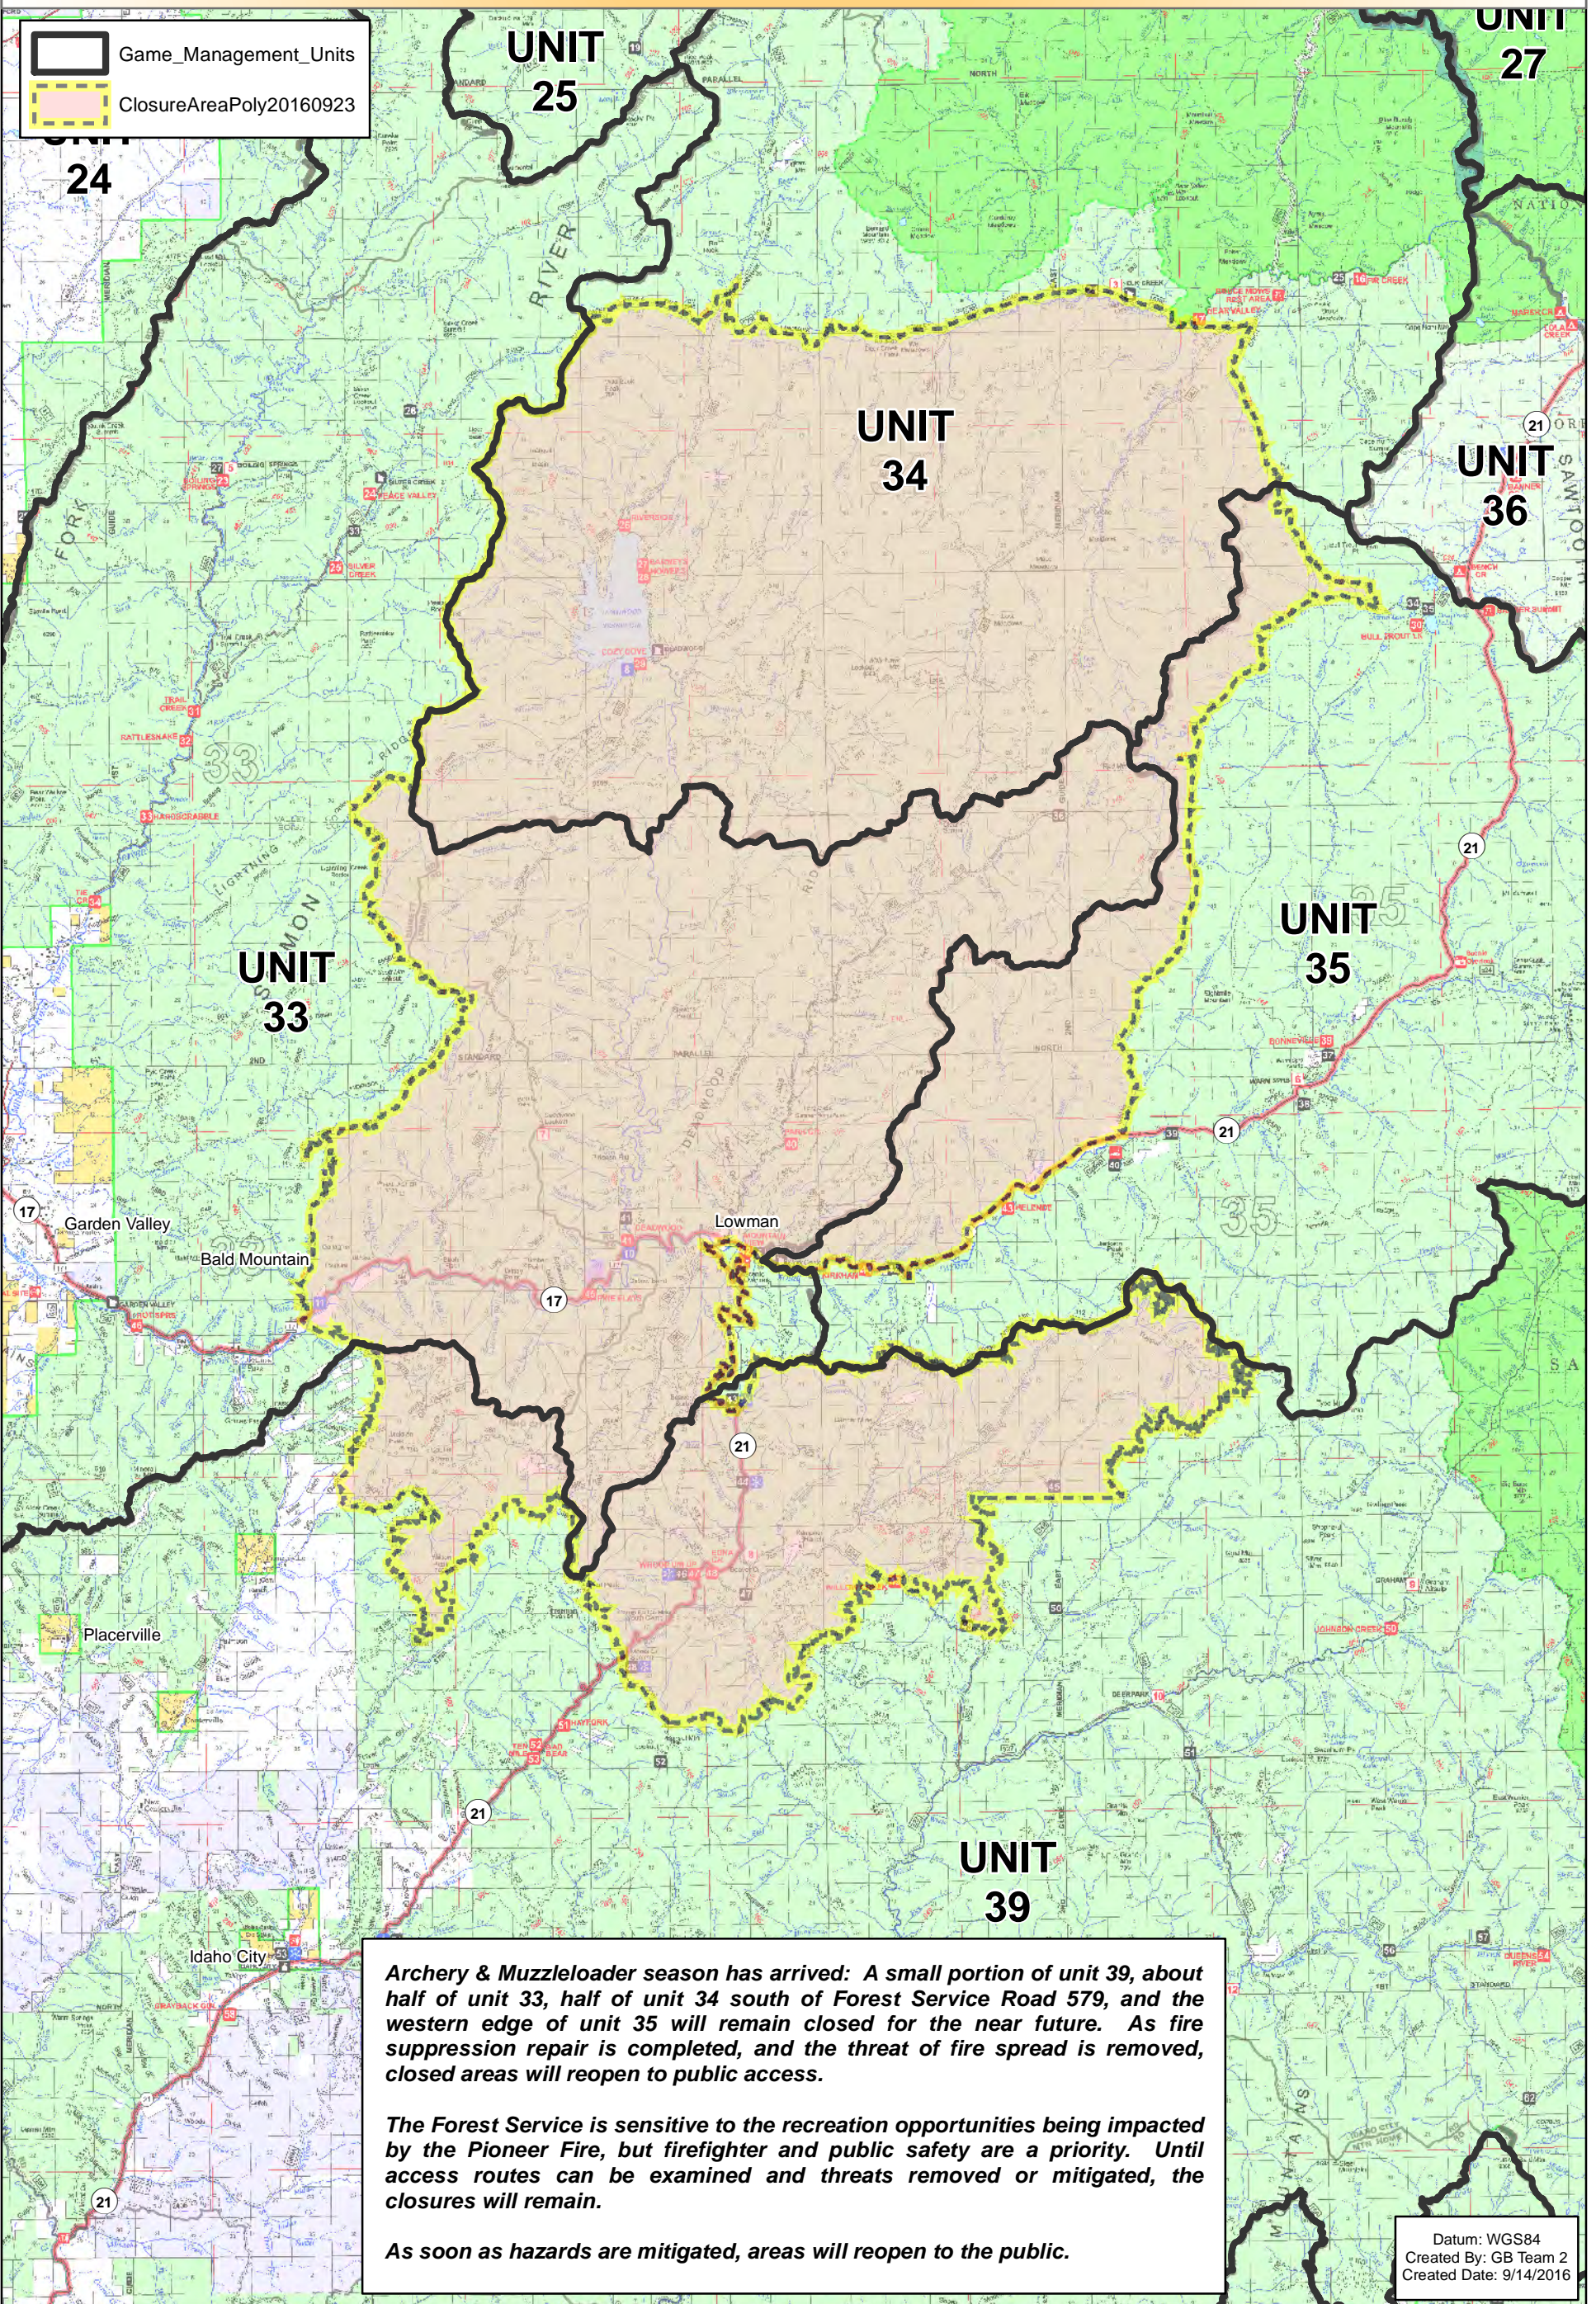

Fire Closure and Hunt Units Pioneer Fire

Game_Management_Units
ClosureAreaPoly20160923

Archery & Muzzleloader season has arrived: A small portion of unit 39, about half of unit 33, half of unit 34 south of Forest Service Road 579, and the western edge of unit 35 will remain closed for the near future. As fire suppression repair is completed, and the threat of fire spread is removed, closed areas will reopen to public access.

The Forest Service is sensitive to the recreation opportunities being impacted by the Pioneer Fire, but firefighter and public safety are a priority. Until access routes can be examined and threats removed or mitigated, the closures will remain.

As soon as hazards are mitigated, areas will reopen to the public.

Datum: WGS84
Created By: GB Team 2
Created Date: 9/14/2016