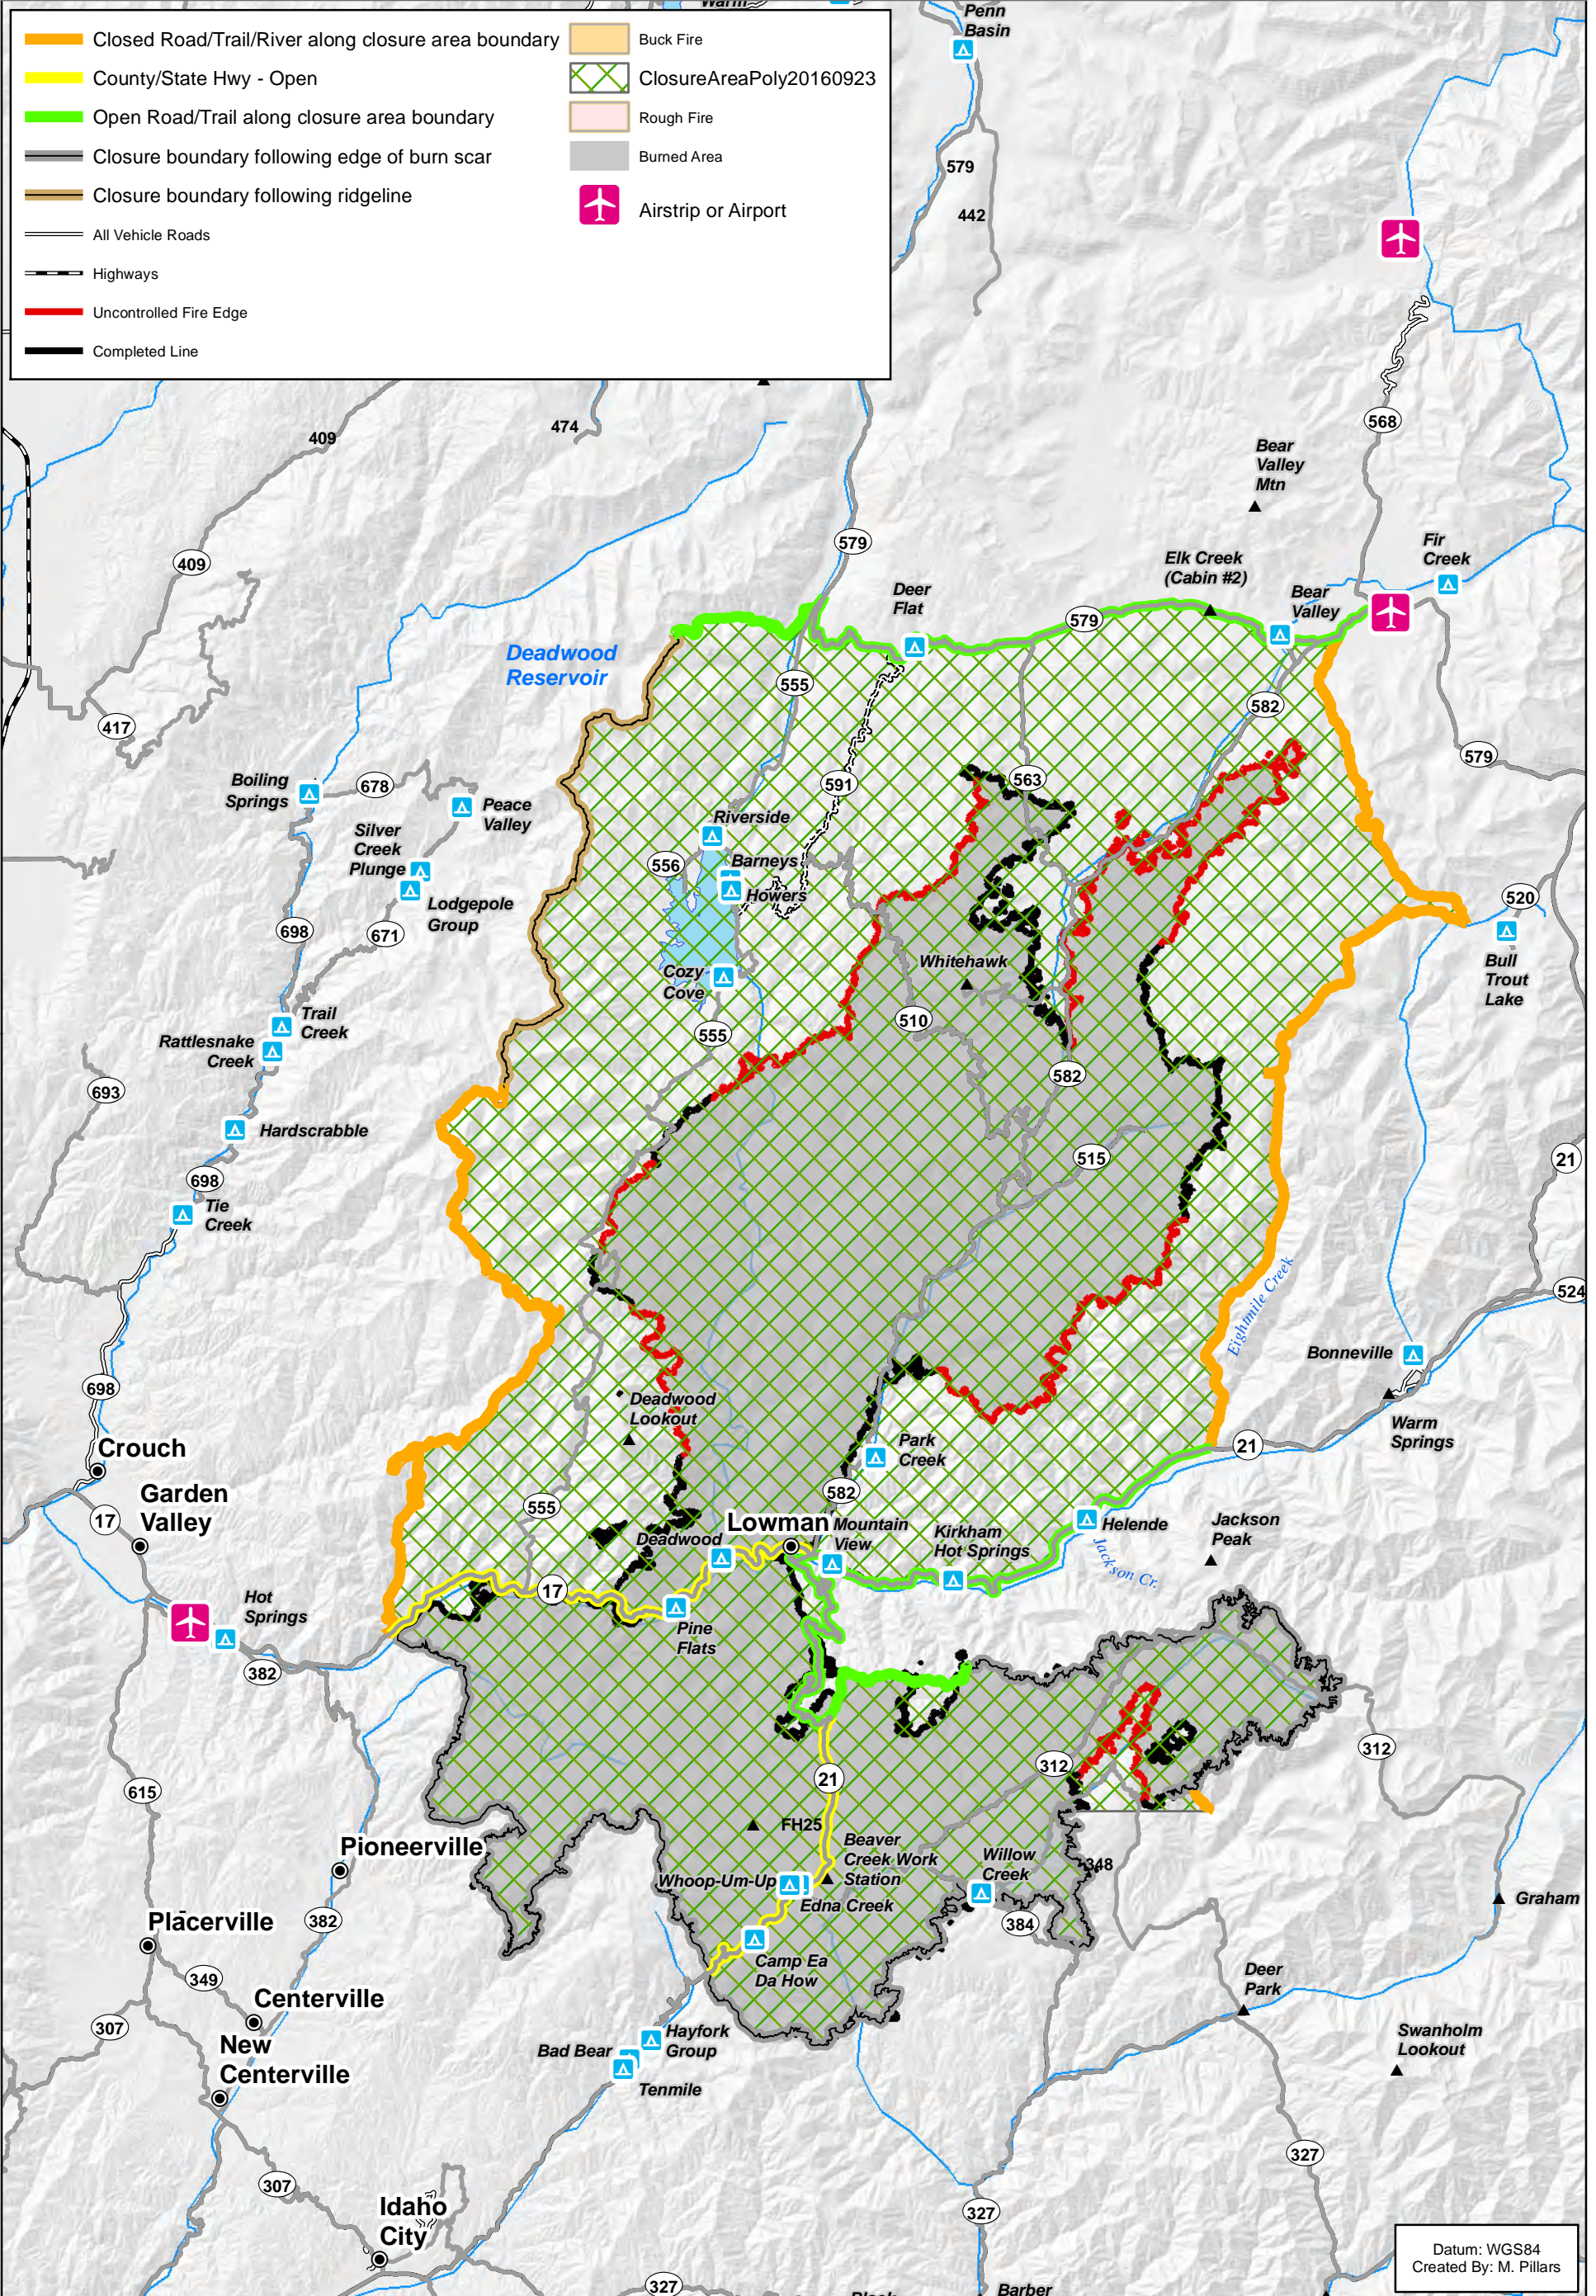

# Fire Closure and Burned Area

Pioneer Fire

09/29/2016

188,404 Acres

Datum: WGS84  
Created By: M. Pillars