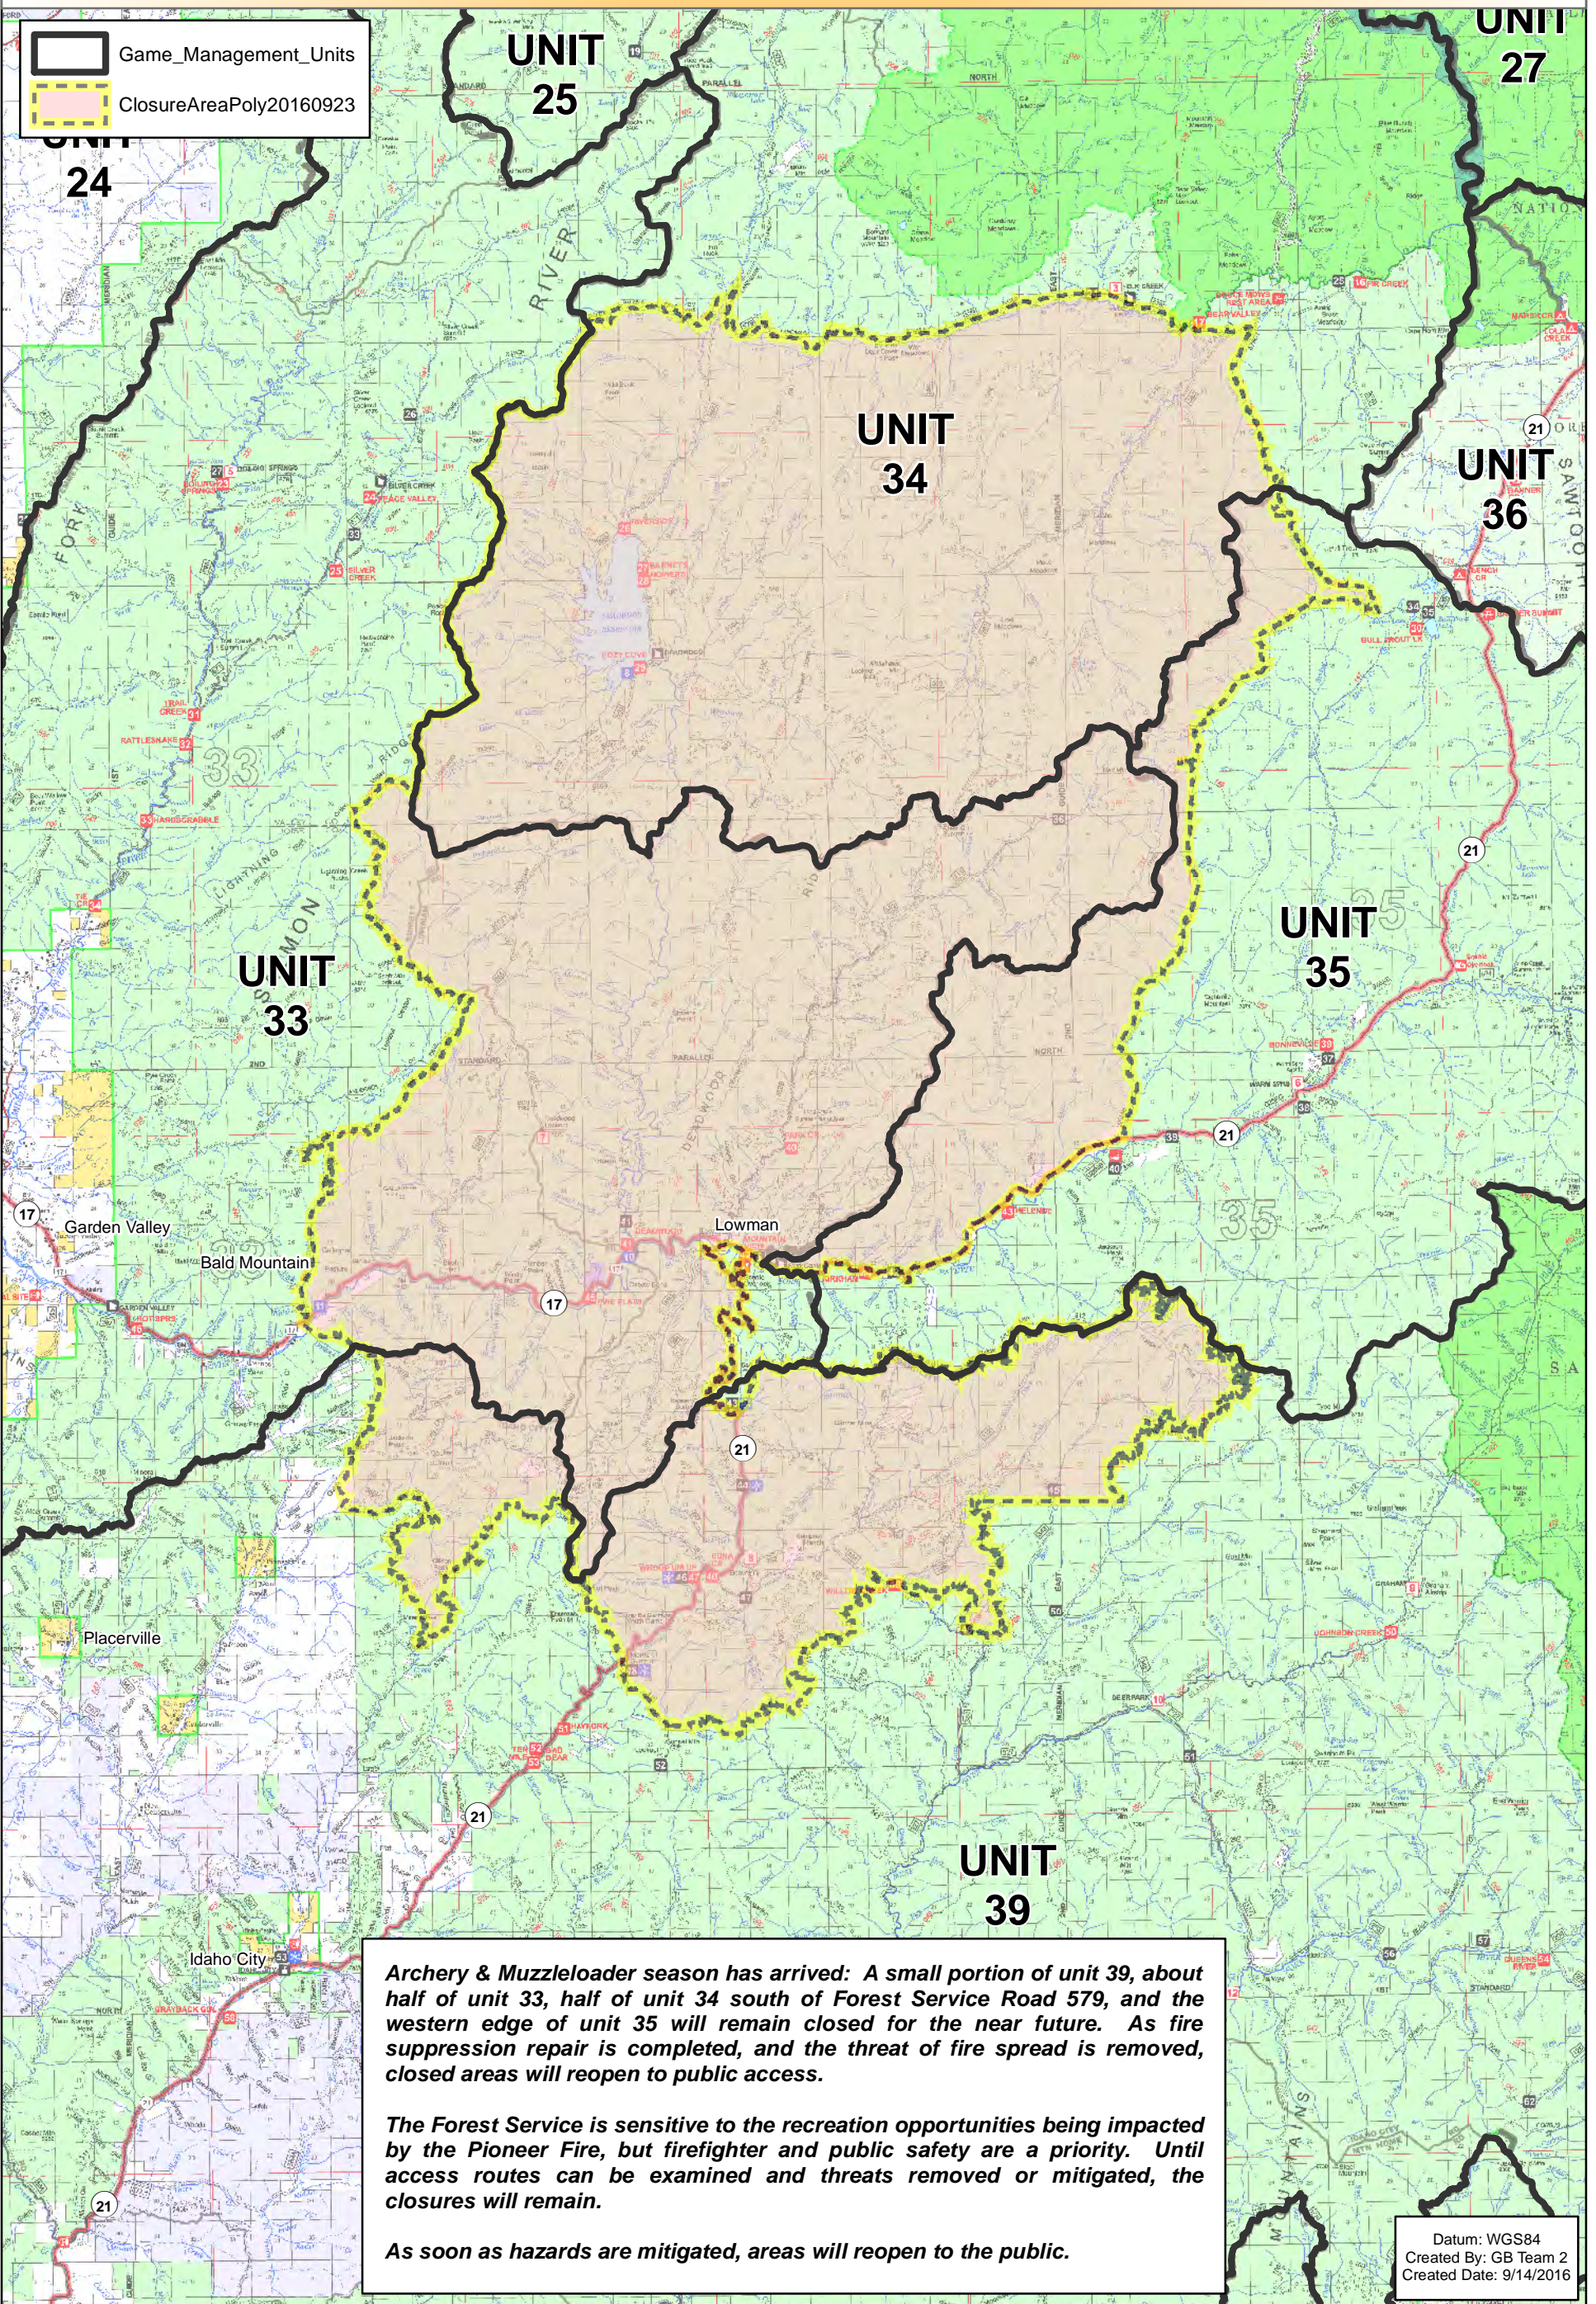

Fire Closure and Hunt Units Pioneer Fire

Game_Management_Units
ClosureAreaPoly20160923

Archery & Muzzleloader season has arrived: A small portion of unit 39, about half of unit 33, half of unit 34 south of Forest Service Road 579, and the western edge of unit 35 will remain closed for the near future. As fire suppression repair is completed, and the threat of fire spread is removed, closed areas will reopen to public access.

The Forest Service is sensitive to the recreation opportunities being impacted by the Pioneer Fire, but firefighter and public safety are a priority. Until access routes can be examined and threats removed or mitigated, the closures will remain.

As soon as hazards are mitigated, areas will reopen to the public.

Datum: WGS84
Created By: GB Team 2
Created Date: 9/14/2016