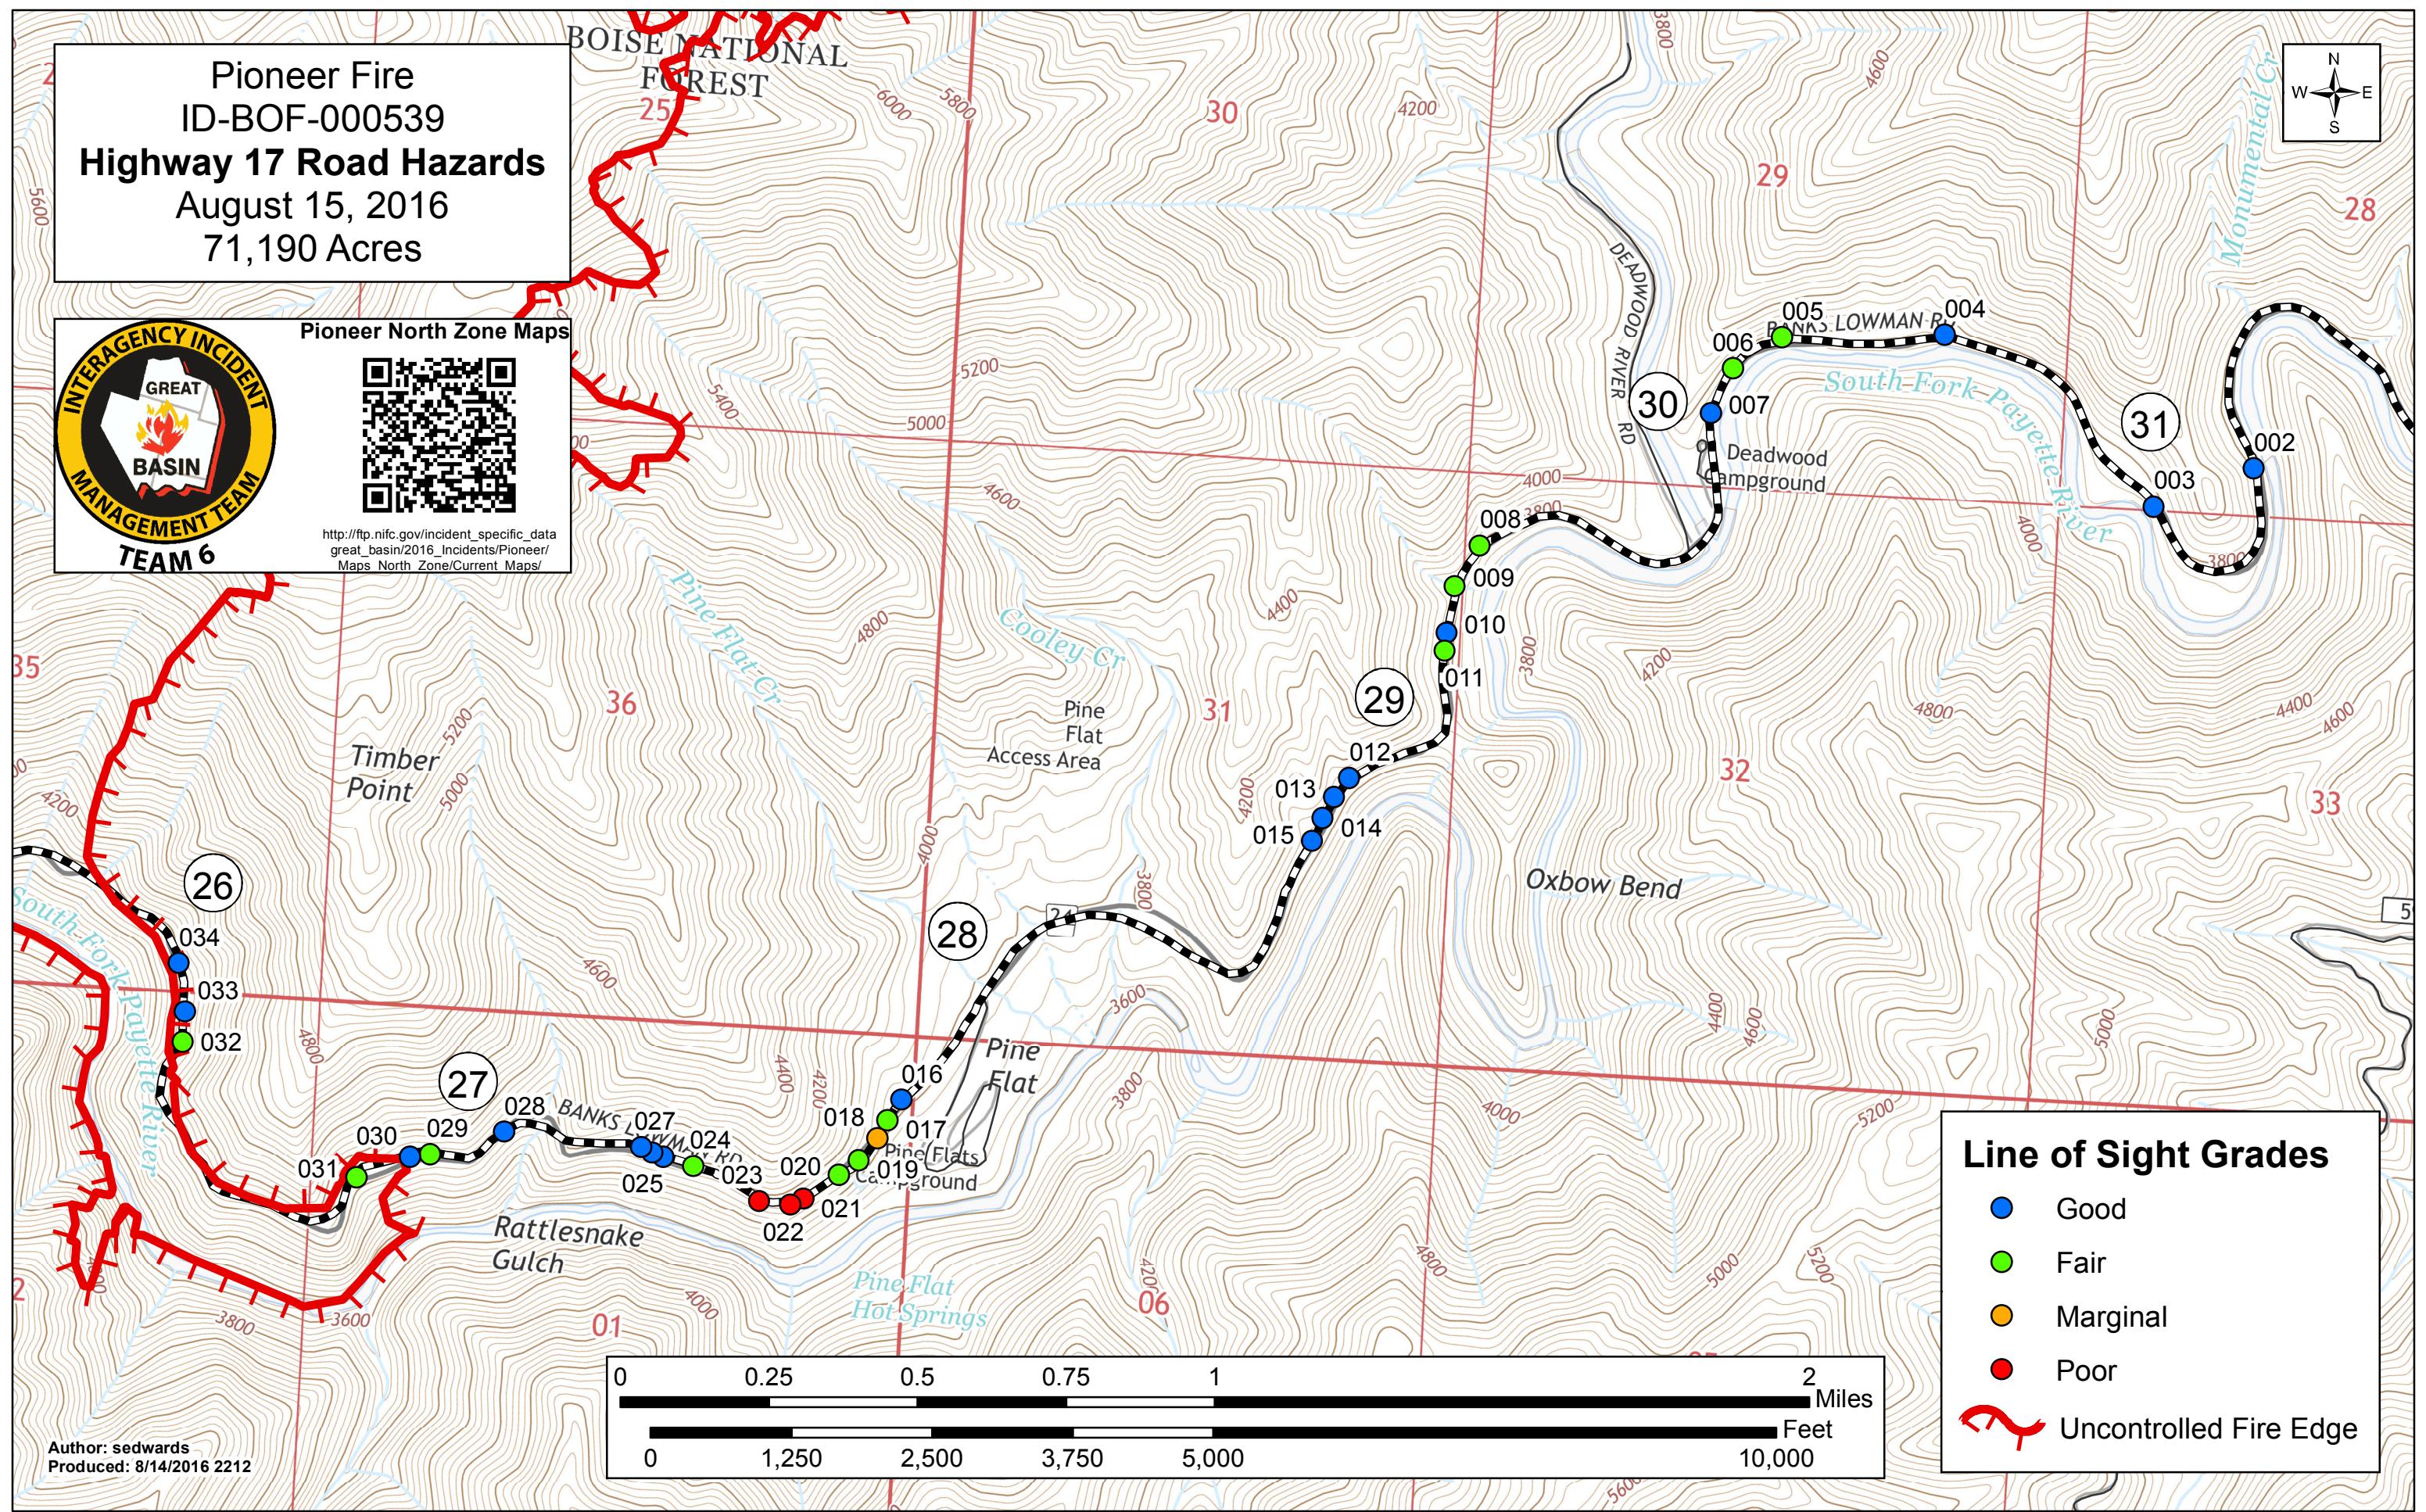

Pioneer Fire
 ID-BOF-000539
Highway 17 Road Hazards
 August 15, 2016
 71,190 Acres

Pioneer North Zone Maps

http://ftp.nifc.gov/incident_specific_data/great_basin/2016_Incidents/Pioneer/Maps_North_Zone/Current_Maps/

Line of Sight Grades

- Good
- Fair
- Marginal
- Poor
- Uncontrolled Fire Edge

Author: sedwards
 Produced: 8/14/2016 2212