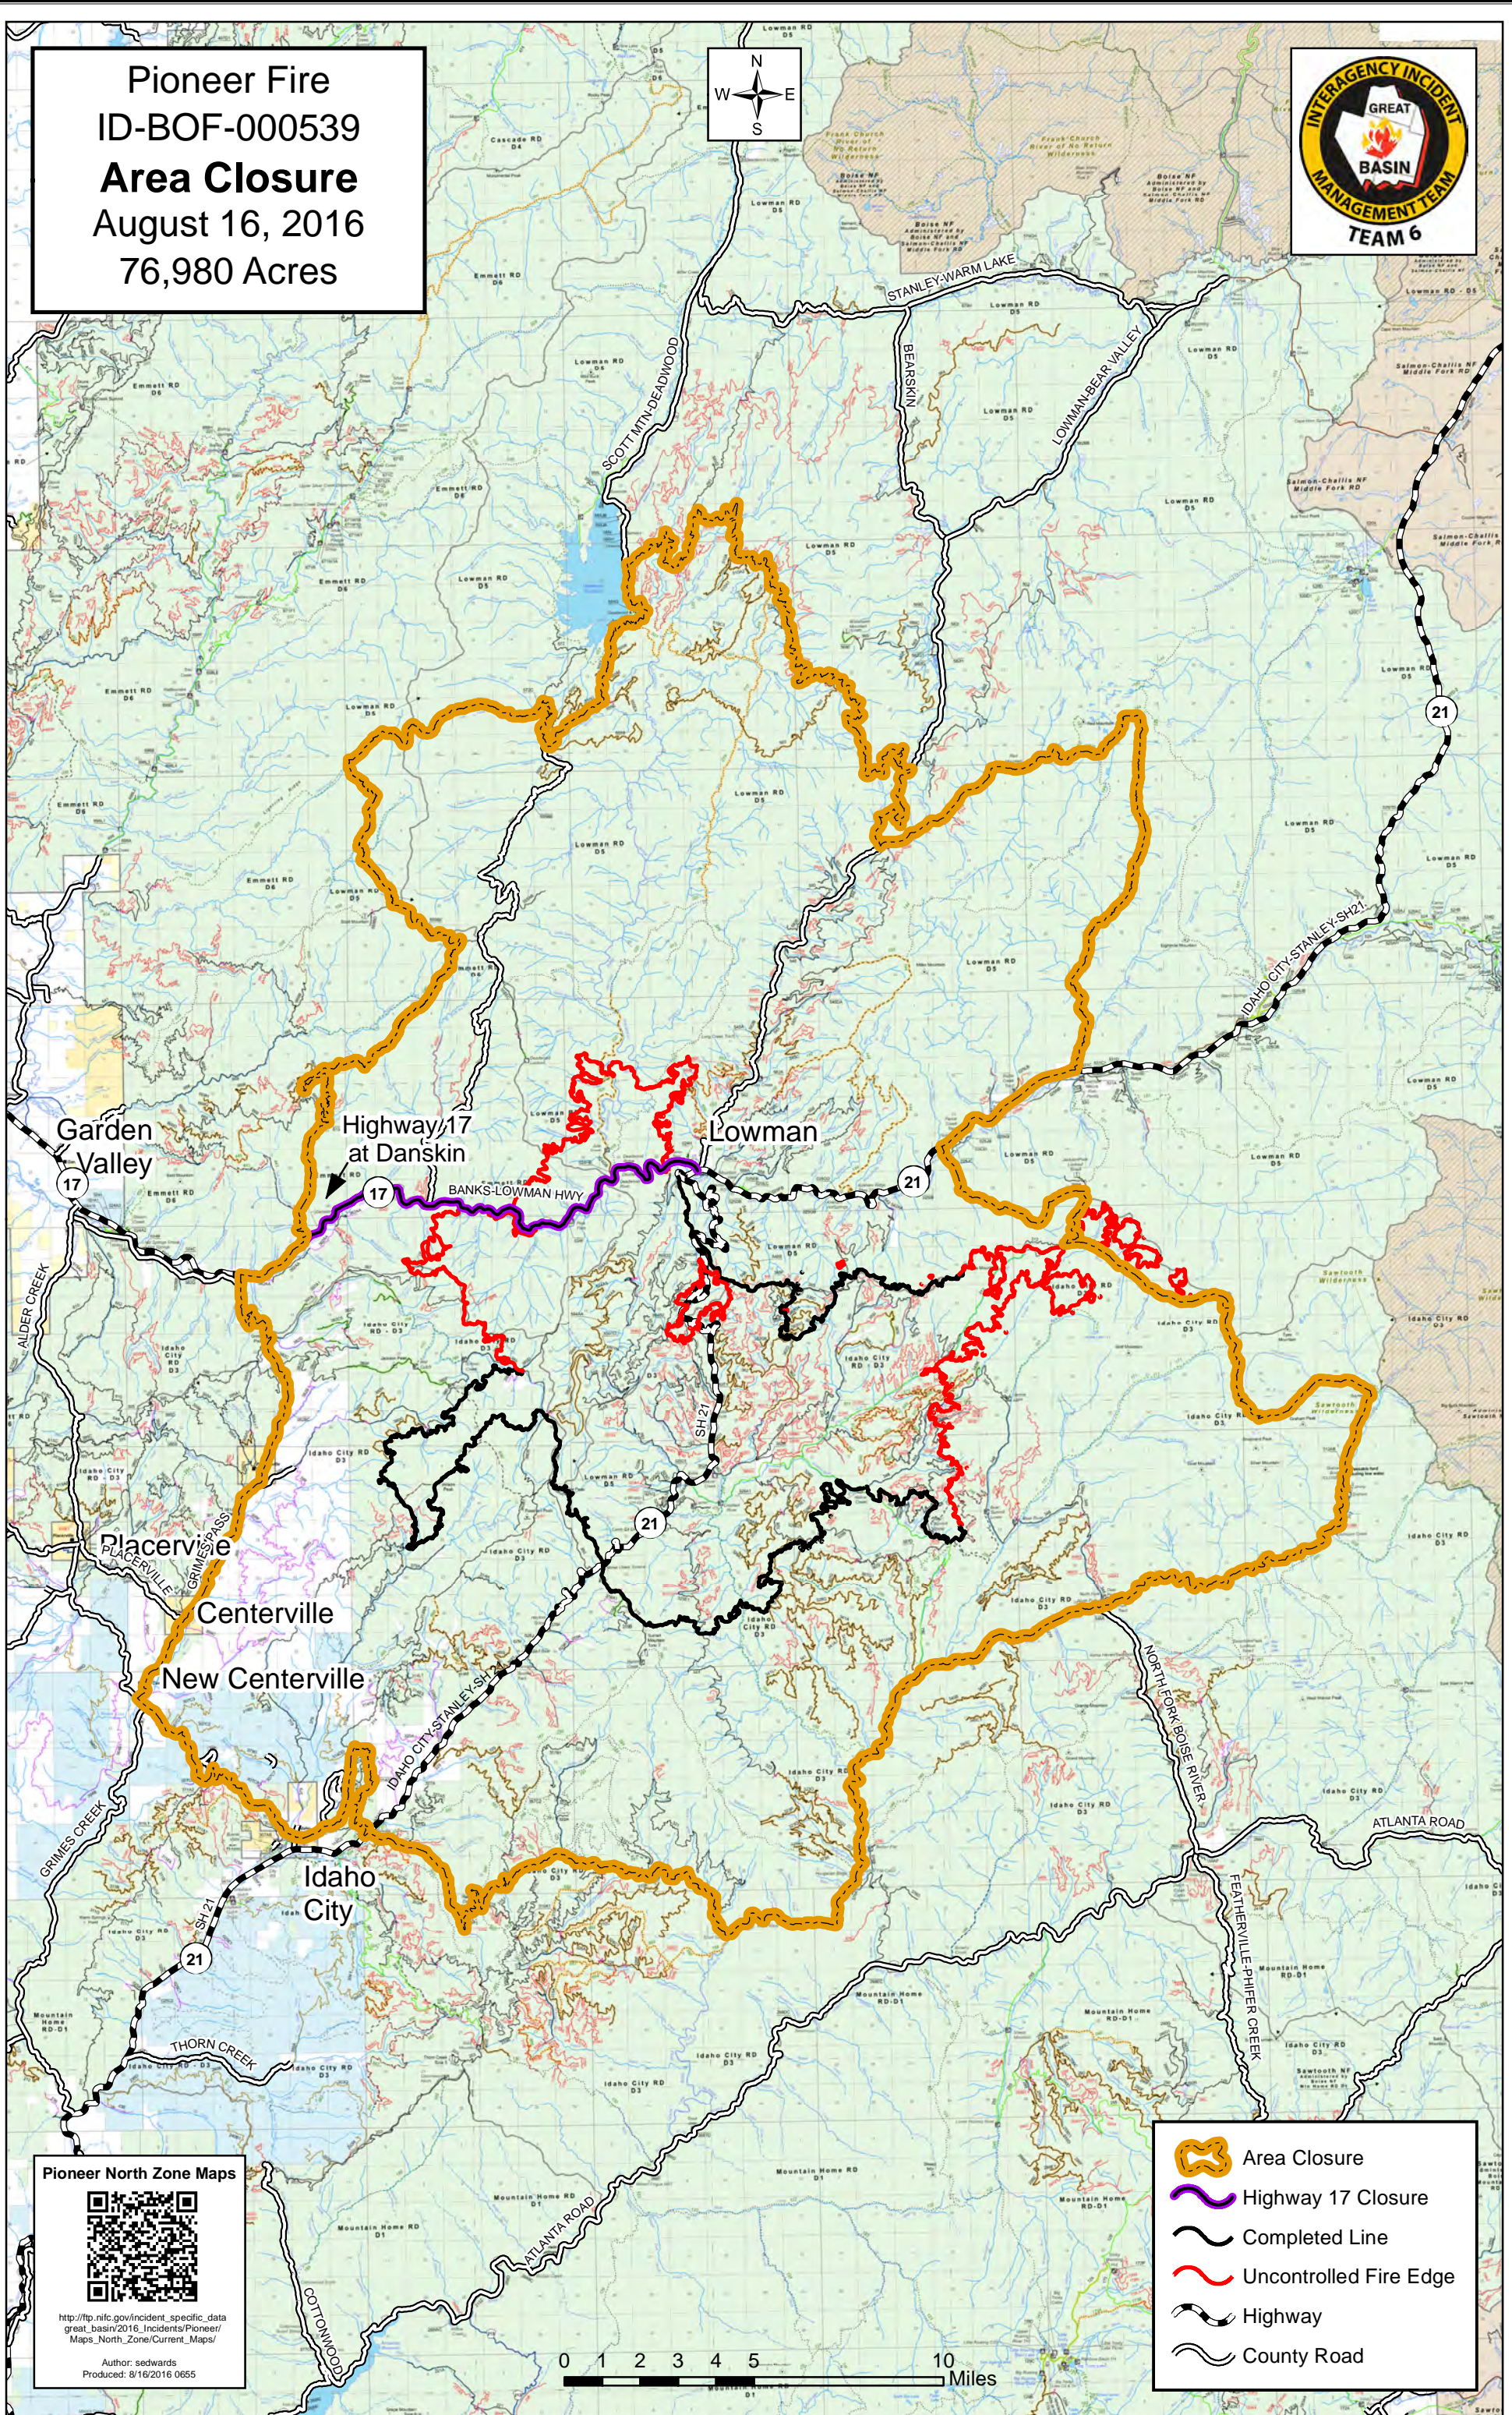

Pioneer Fire
ID-BOF-000539
Area Closure
August 16, 2016
76,980 Acres

Pioneer North Zone Maps

Author: sedwards
Produced: 8/16/2016 0655

- Area Closure
- Highway 17 Closure
- Completed Line
- Uncontrolled Fire Edge
- Highway
- County Road