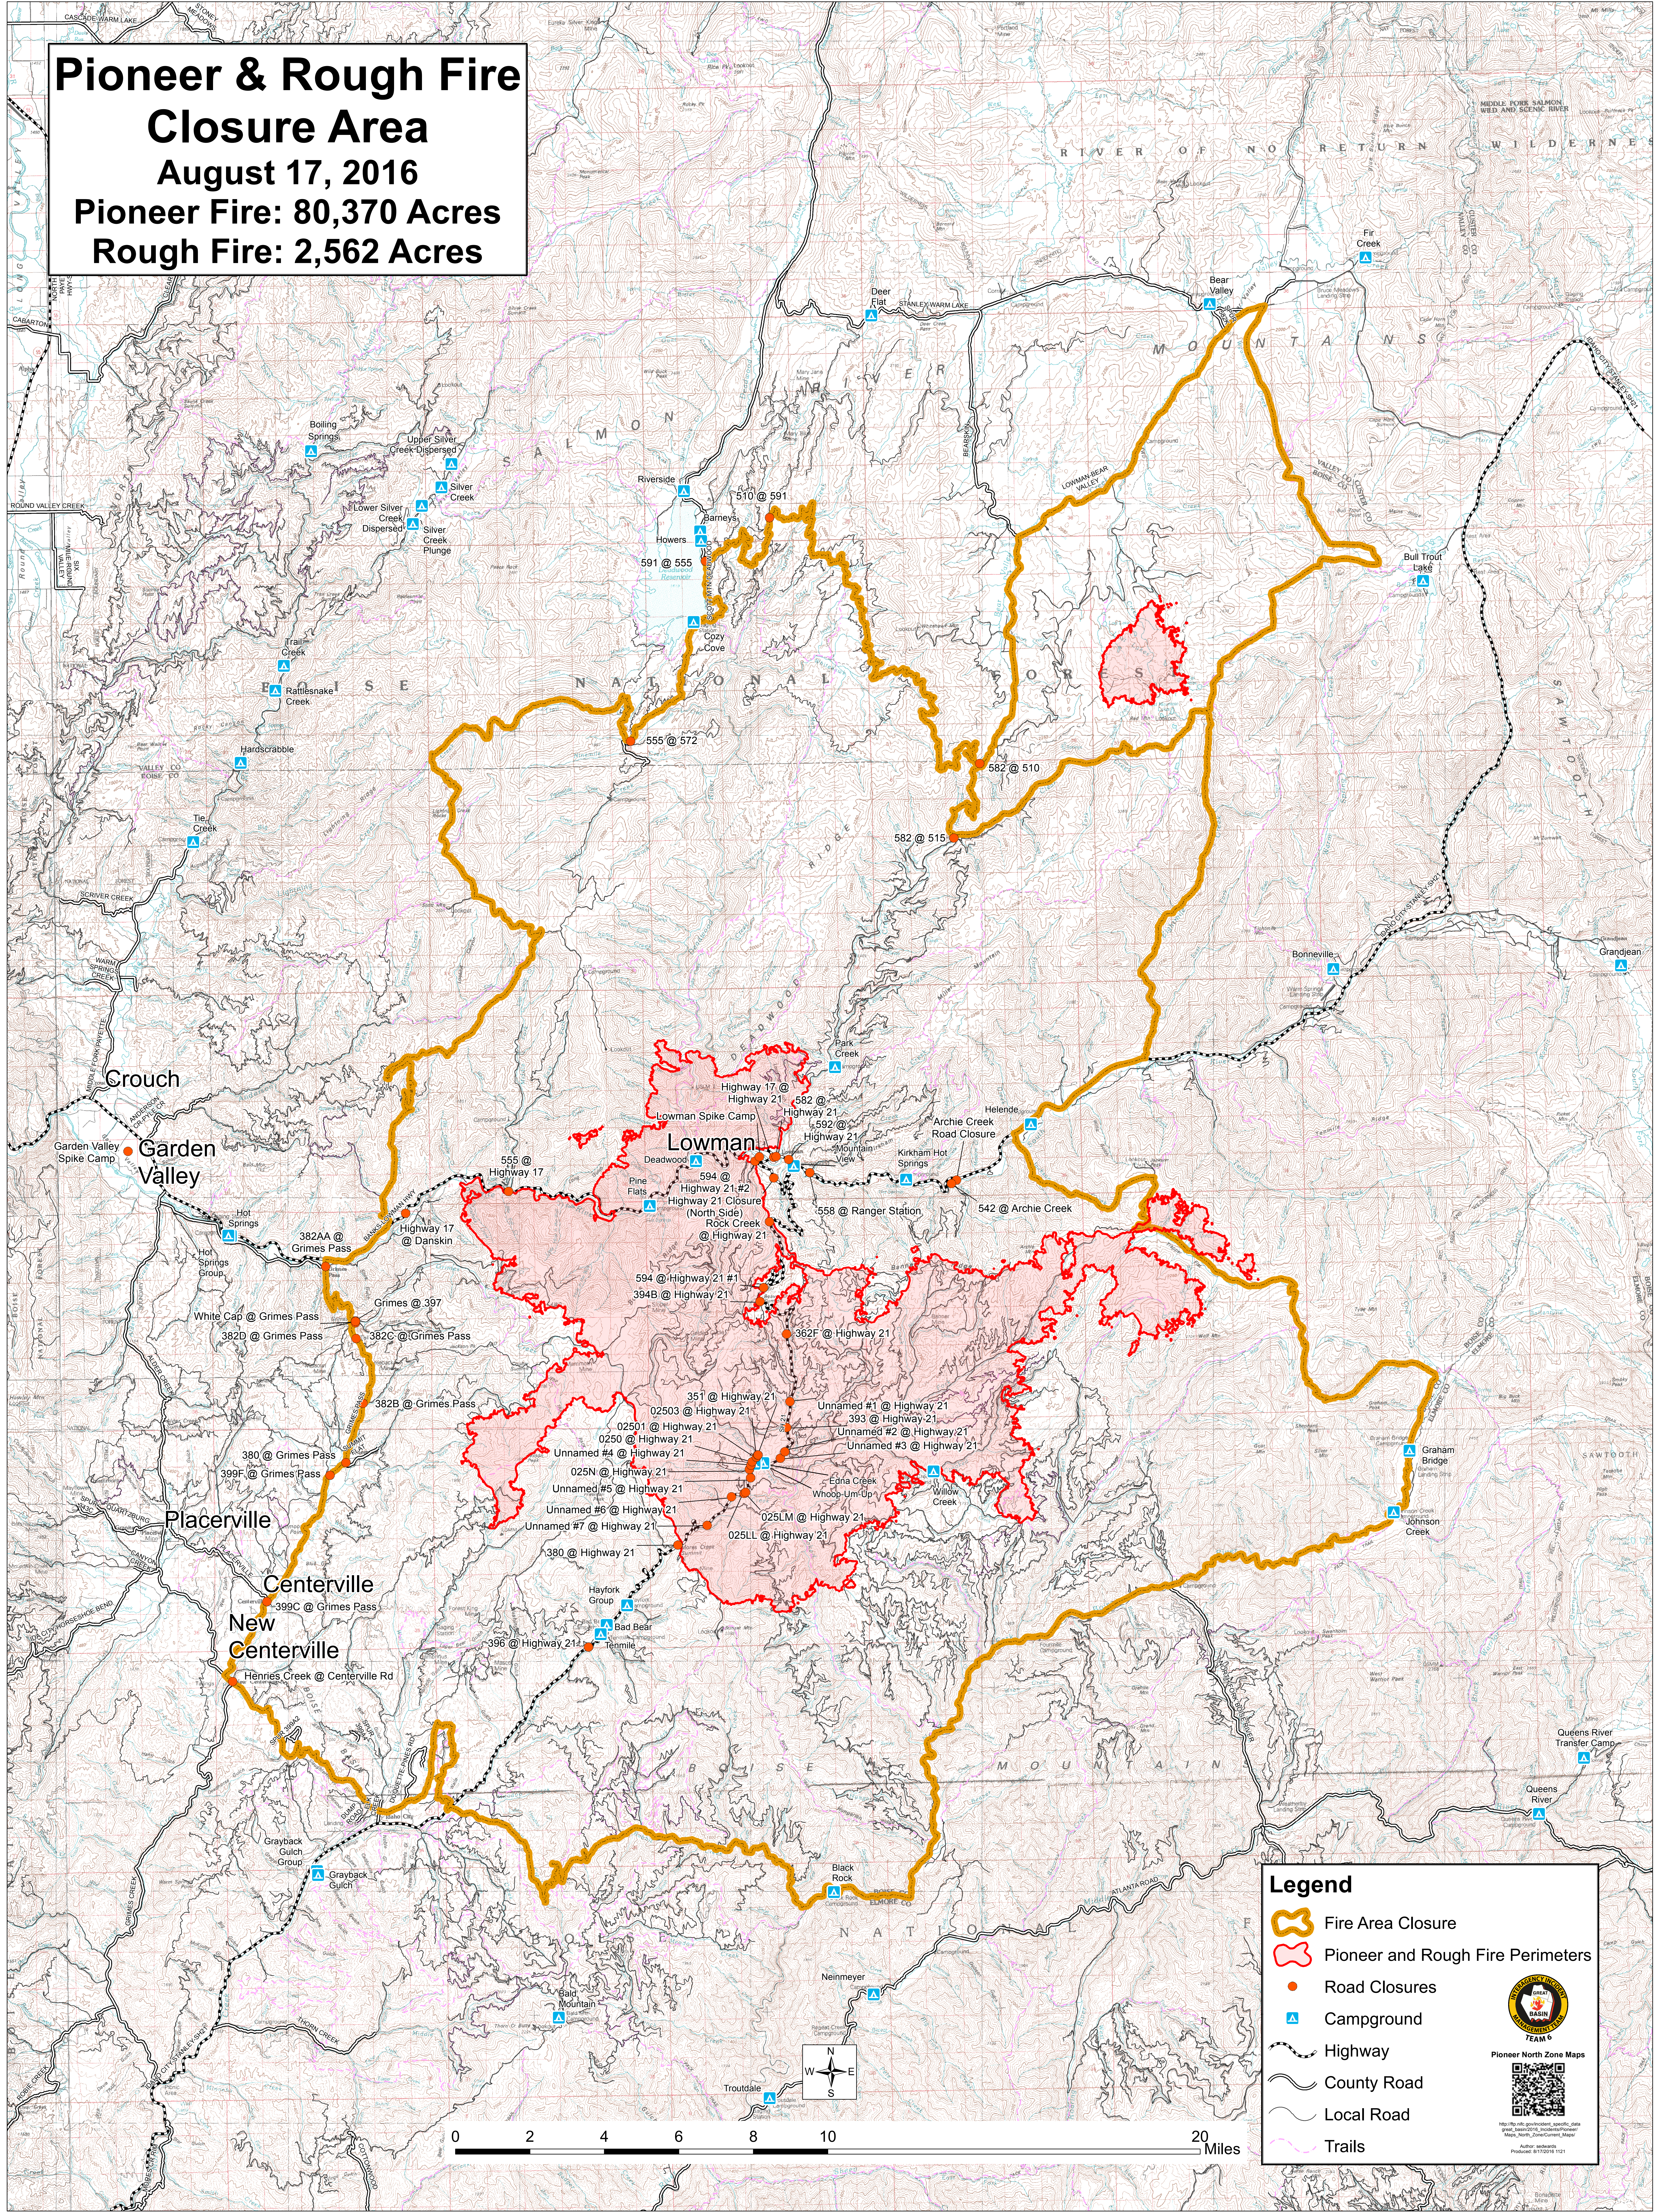

# Pioneer & Rough Fire Closure Area

August 17, 2016  
 Pioneer Fire: 80,370 Acres  
 Rough Fire: 2,562 Acres

**Legend**

- Fire Area Closure
- Pioneer and Rough Fire Perimeters
- Road Closures
- Campground
- Highway
- County Road
- Local Road
- Trails

Pioneer North Zone Maps

Author: Johnathan  
 Produced: 8/17/2016 11:21