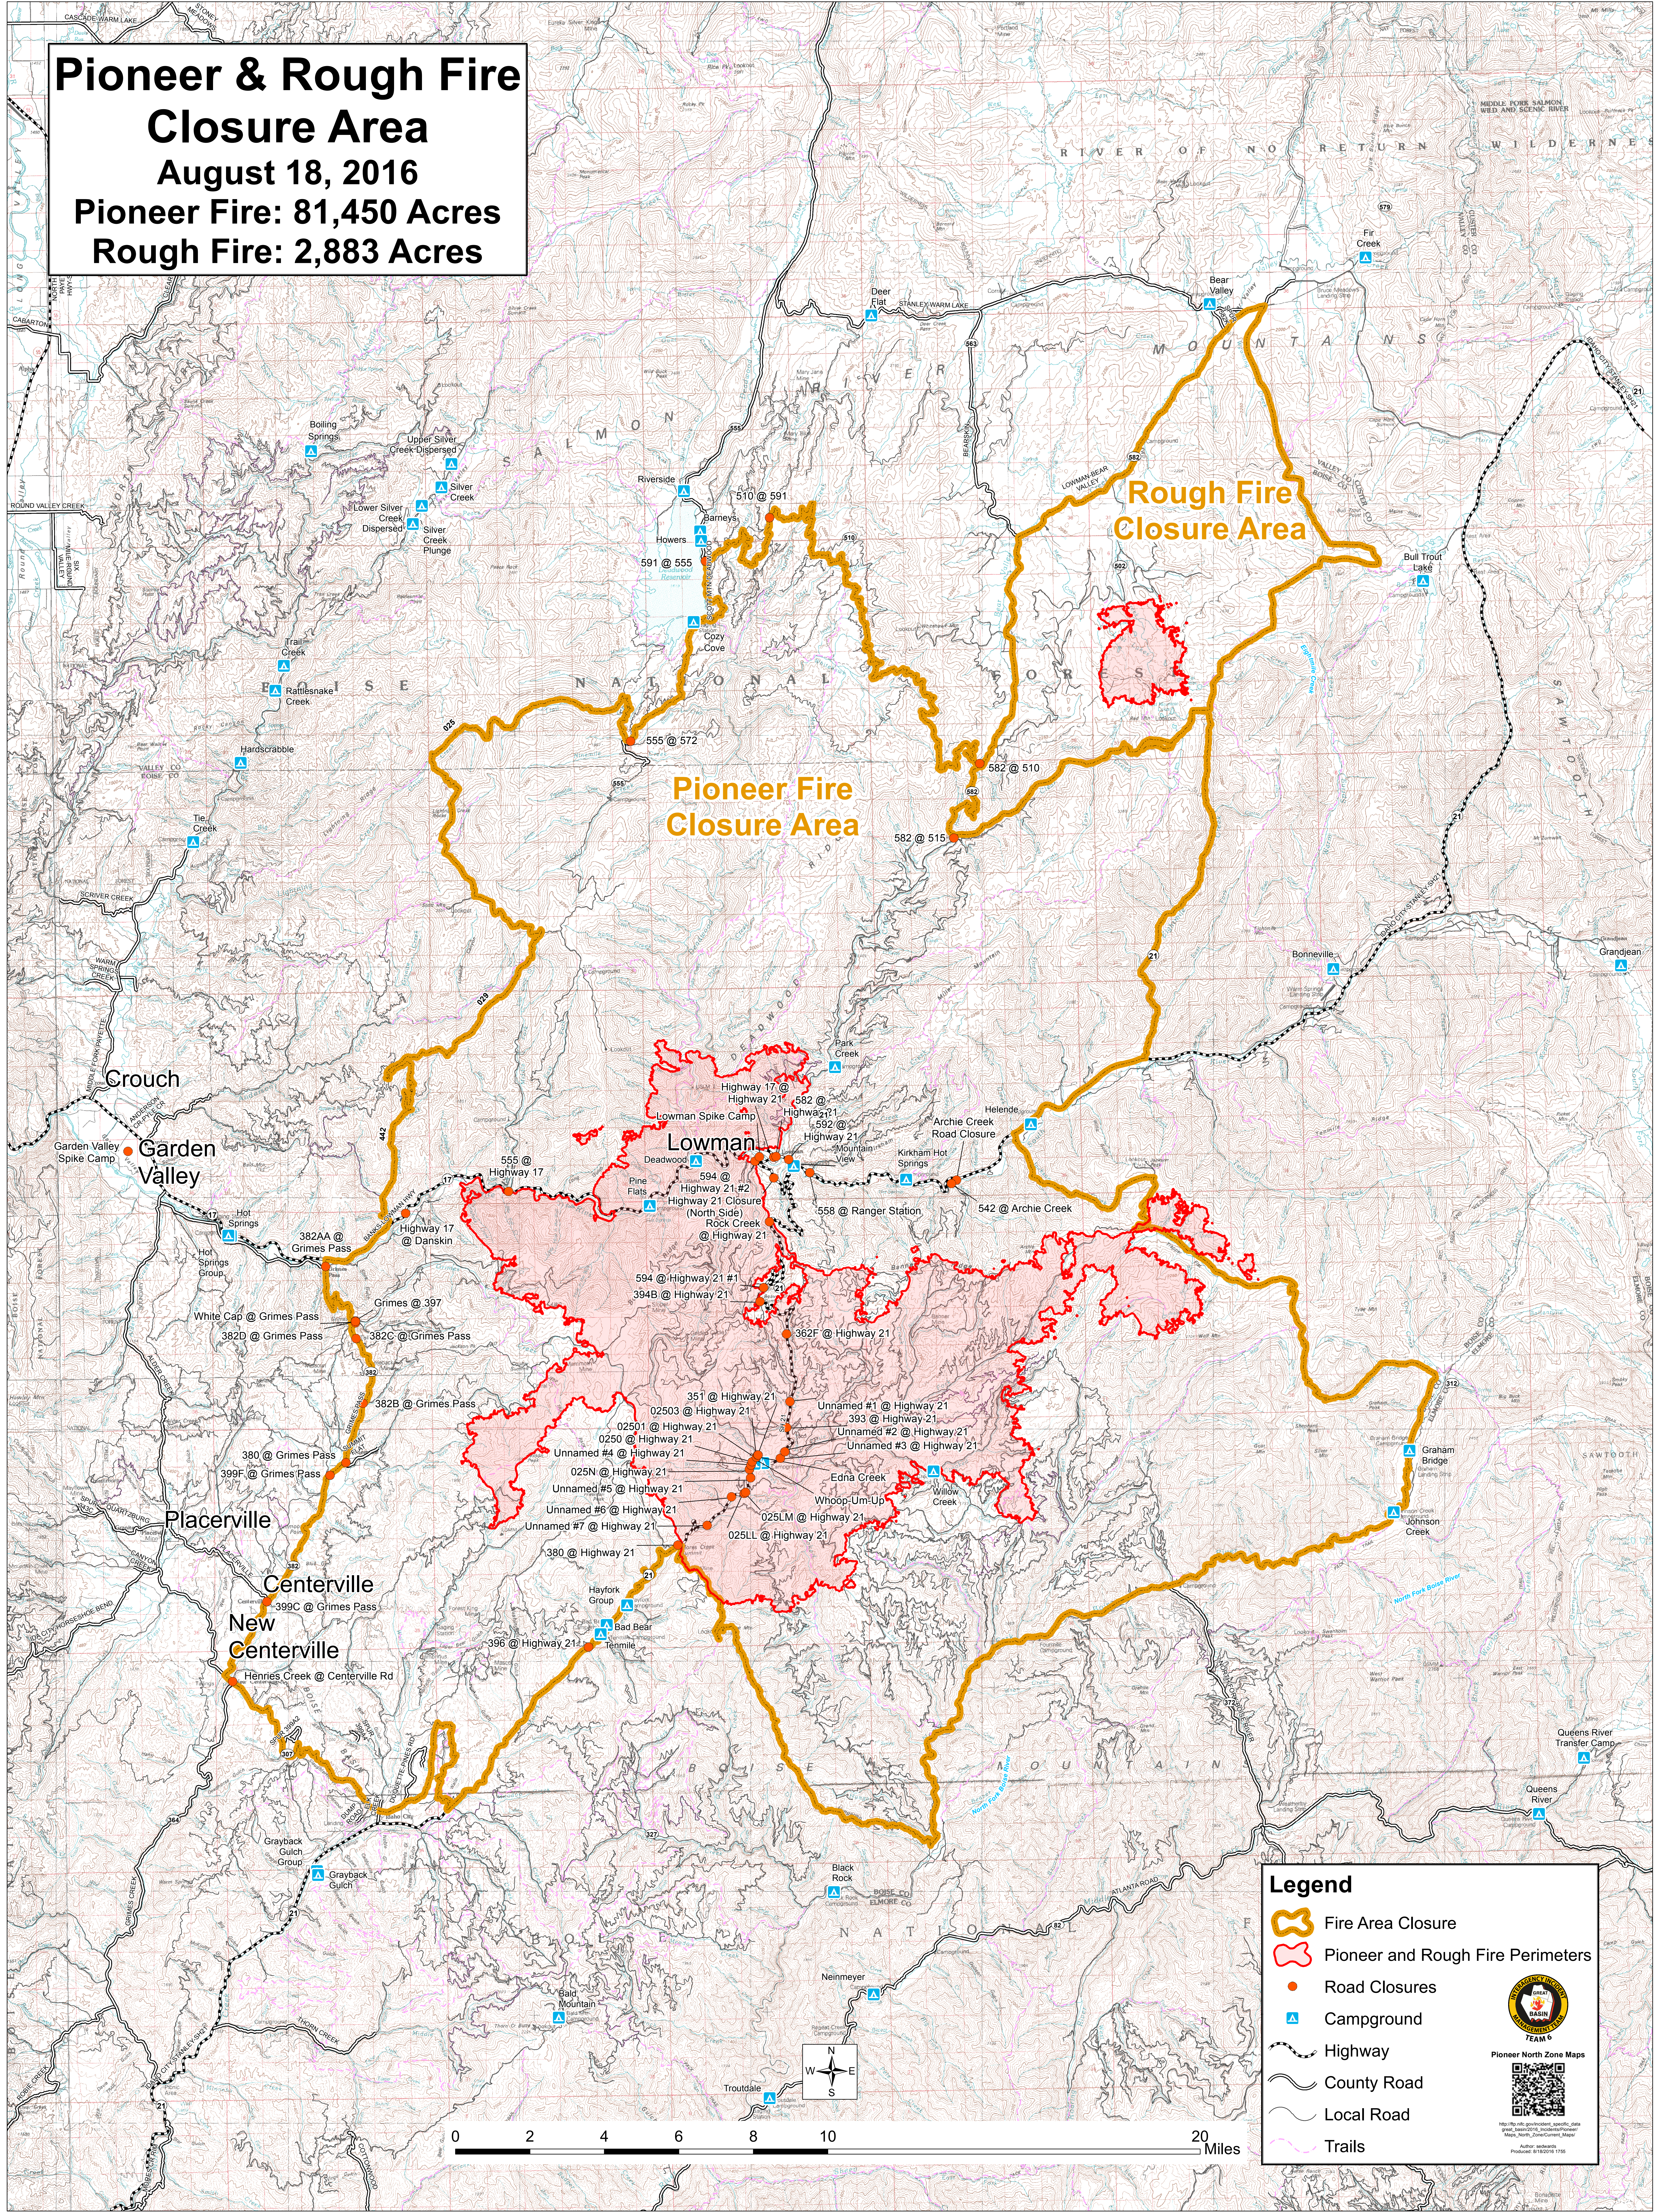

Pioneer & Rough Fire Closure Area

August 18, 2016

Pioneer Fire: 81,450 Acres

Rough Fire: 2,883 Acres

Rough Fire Closure Area

Pioneer Fire Closure Area

Legend

- Fire Area Closure
- Pioneer and Rough Fire Perimeters
- Road Closures
- Campground
- Highway
- County Road
- Local Road
- Trails

Pioneer North Zone Maps

Produced 8/18/2016 17:05