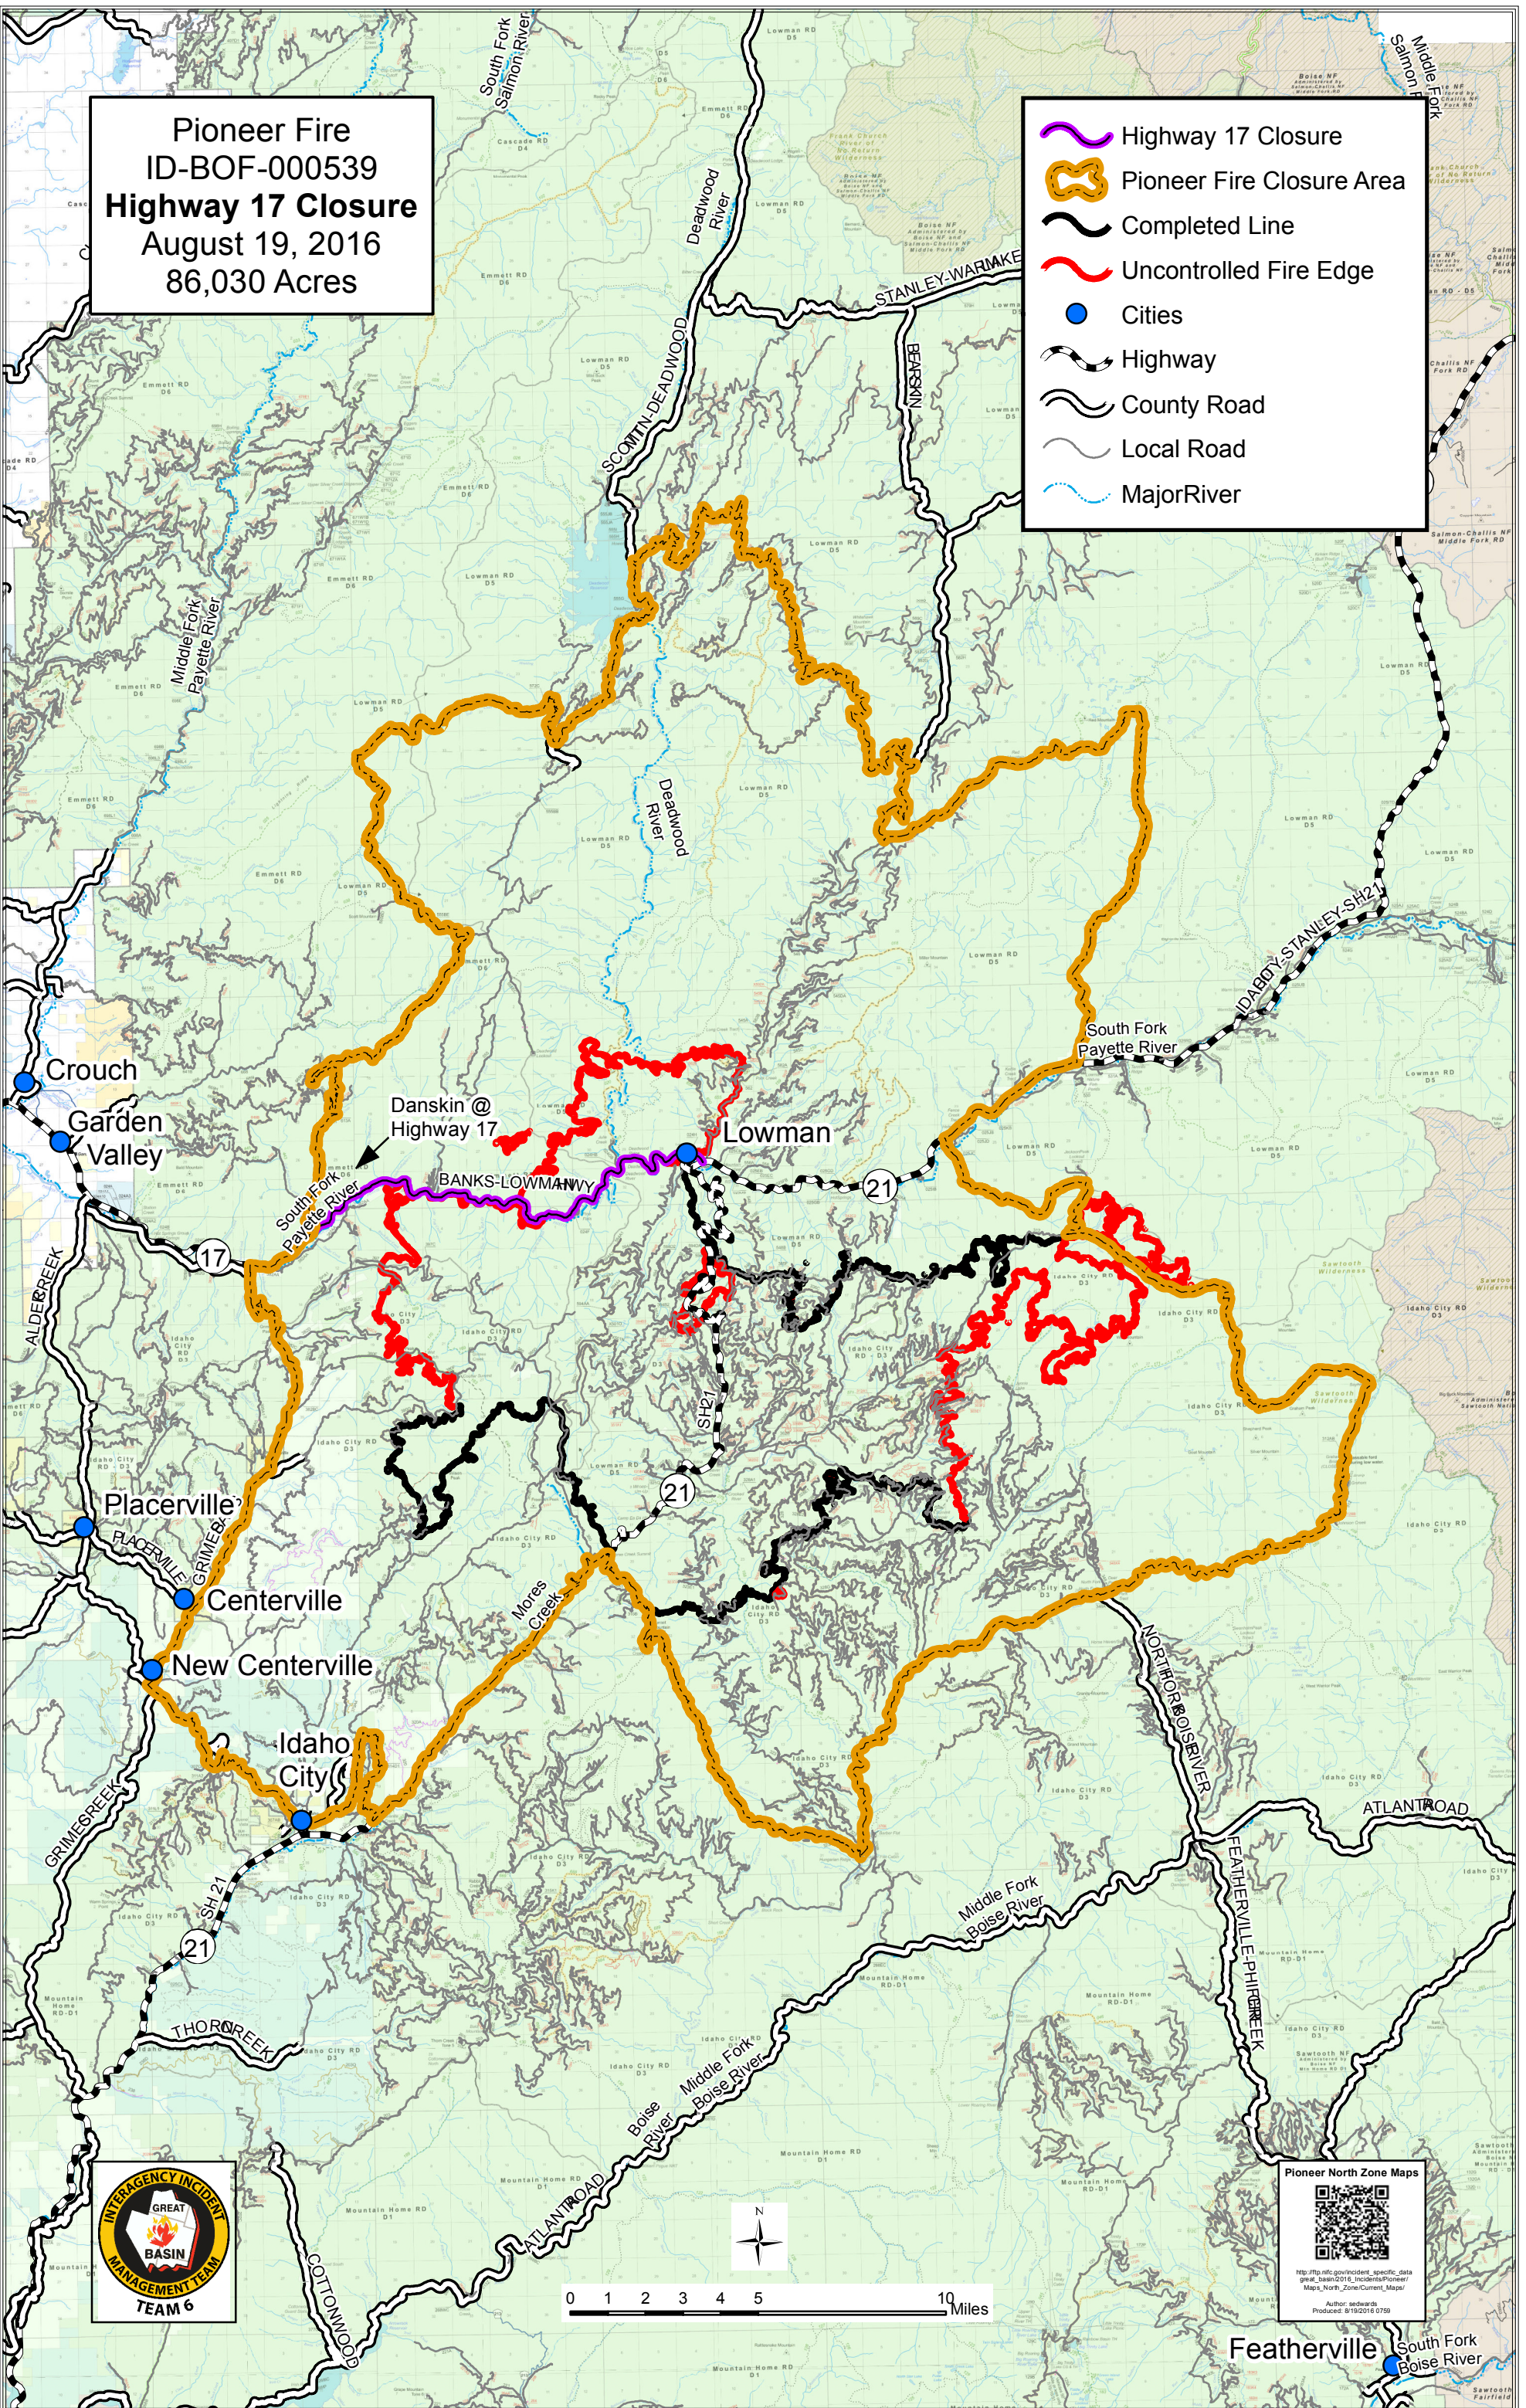

Pioneer Fire
ID-BOF-000539
Highway 17 Closure
 August 19, 2016
 86,030 Acres

-  Highway 17 Closure
-  Pioneer Fire Closure Area
-  Completed Line
-  Uncontrolled Fire Edge
-  Cities
-  Highway
-  County Road
-  Local Road
-  Major River

Pioneer North Zone Maps

http://ftp.nrc.gov/incident_specific_data/great_basin/2016/Incidents/Pioneer/Maps_North_Zone/Current_Maps/
 Author: scw4wrb
 Product: 8/19/2016 9:07:59

Featherville South Fork Boise River