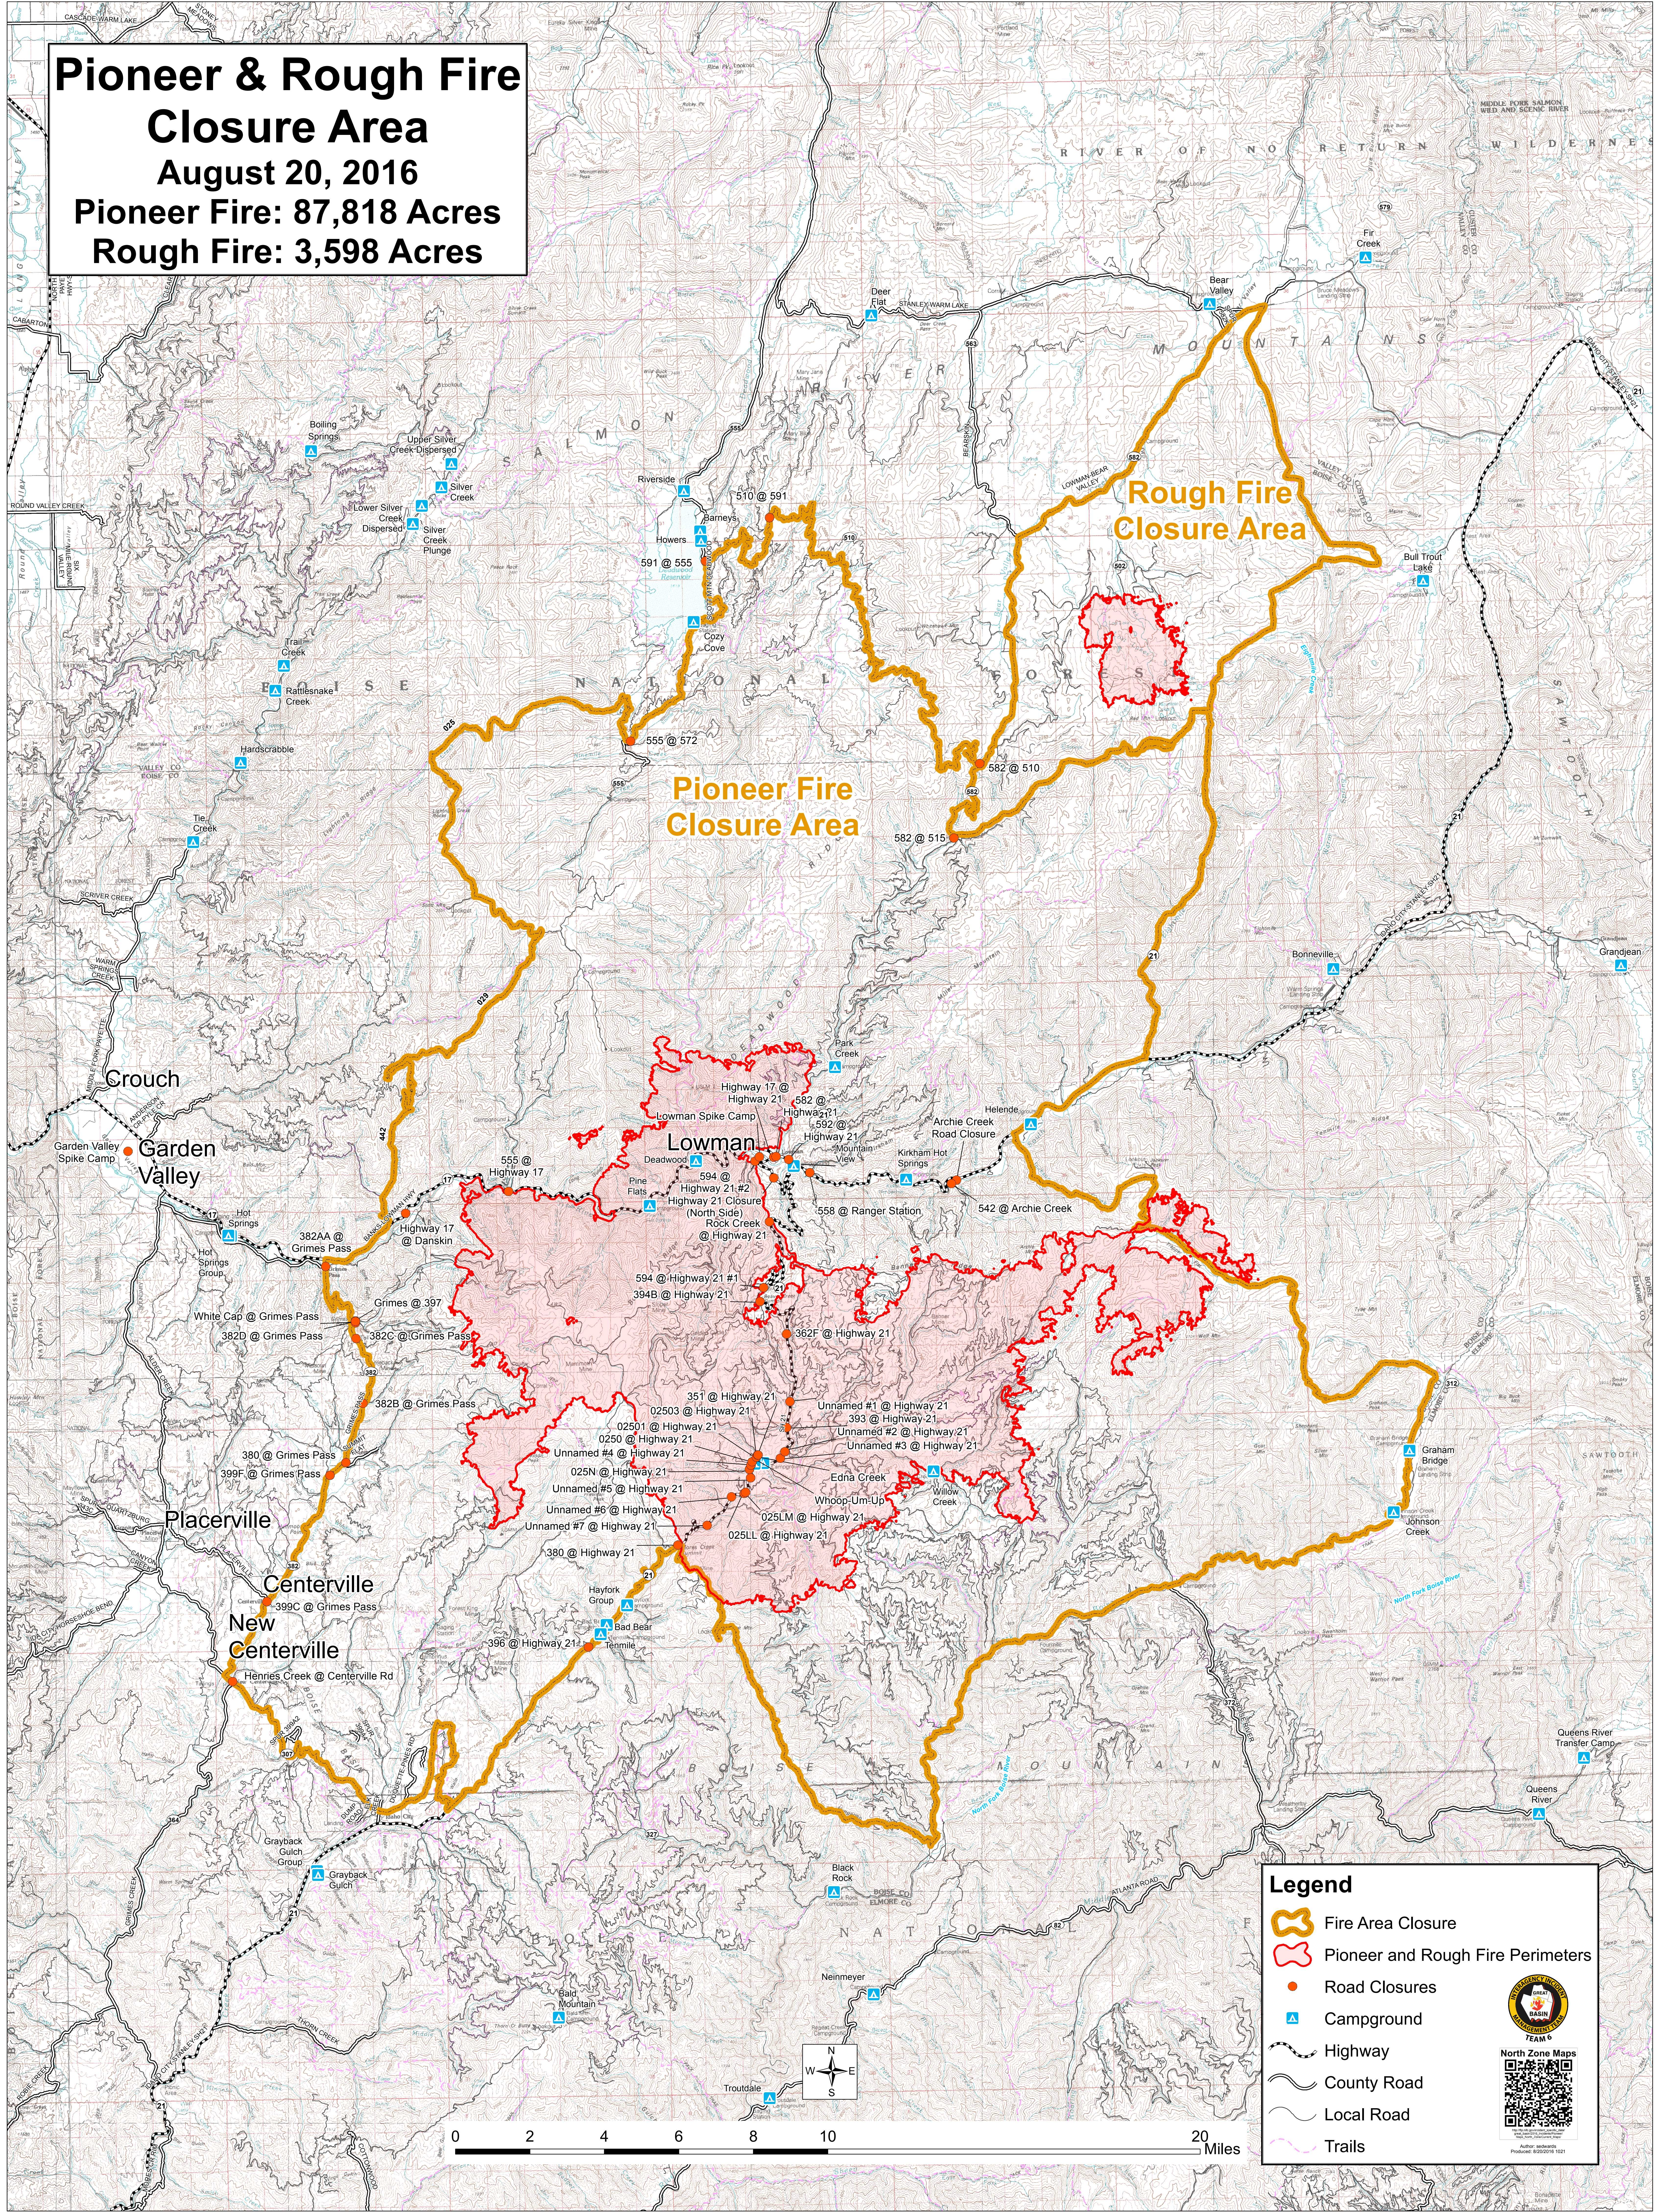

Pioneer & Rough Fire Closure Area

August 20, 2016

Pioneer Fire: 87,818 Acres

Rough Fire: 3,598 Acres

Legend

- Fire Area Closure
- Pioneer and Rough Fire Perimeters
- Road Closures
- Campground
- Highway
- County Road
- Local Road
- Trails

North Zone Maps

Author: Unknown
 Produced: 8/20/2016 10:21