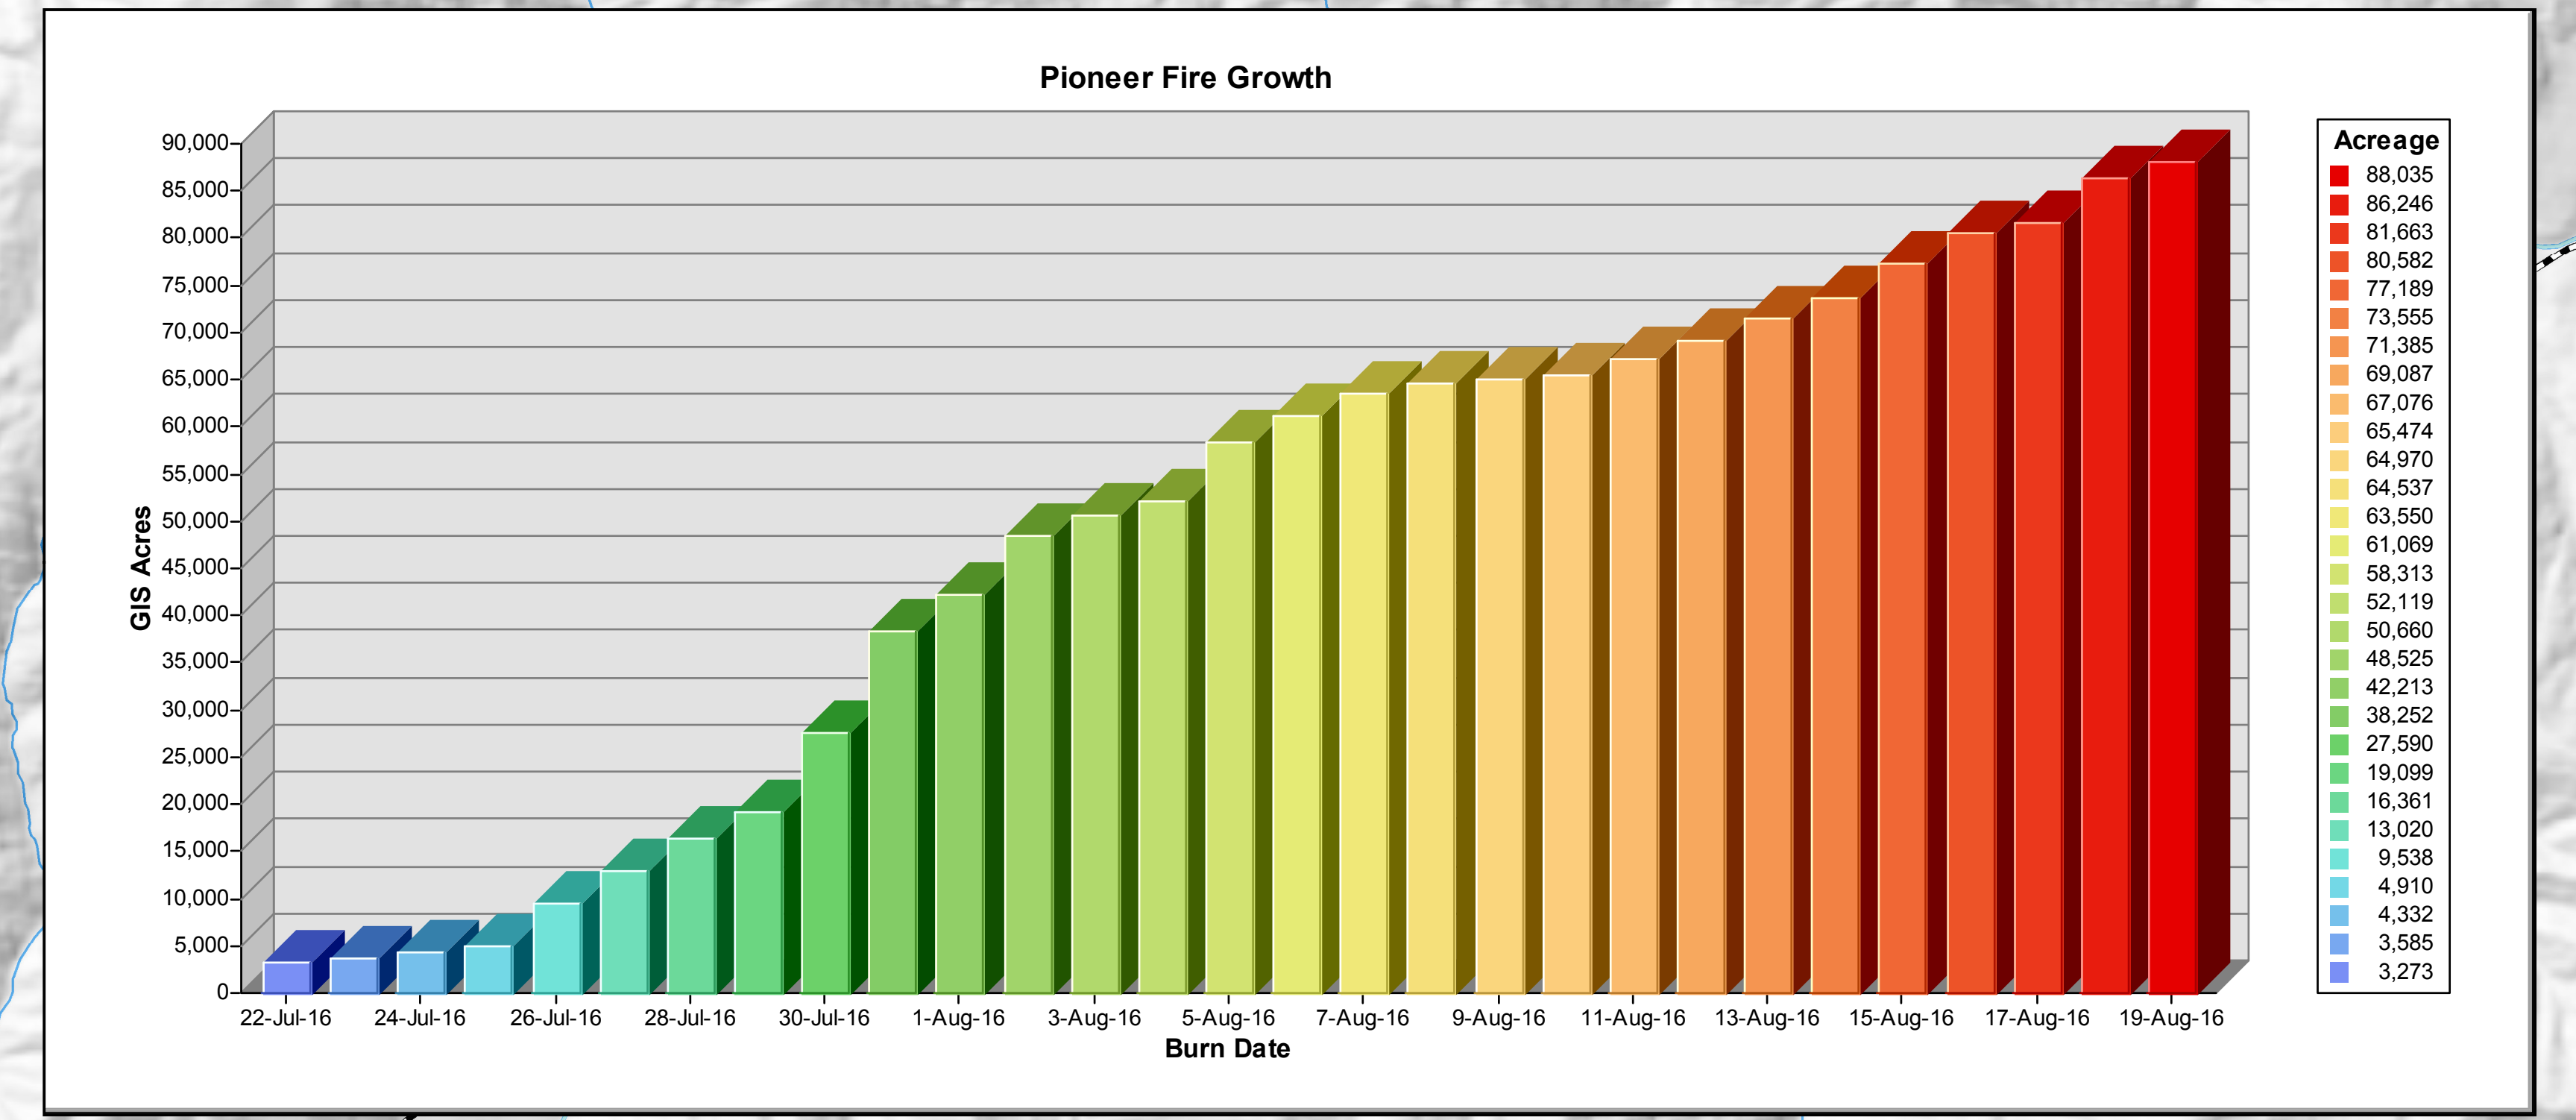

Pioneer Fire
 ID-BOF-000539
Fire Progression Map
 August 20, 2016
 87,818 Acres

Fire Origin
 July 18, 2016
 approx. 5:00 PM

North Zone Maps

Author: sedwards
 Produced: 8/20/2016 1256

| Burn Date | |
|-----------|-----------|
| 7/22/2016 | 8/5/2016 |
| 7/23/2016 | 8/6/2016 |
| 7/24/2016 | 8/7/2016 |
| 7/25/2016 | 8/8/2016 |
| 7/26/2016 | 8/9/2016 |
| 7/27/2016 | 8/10/2016 |
| 7/28/2016 | 8/11/2016 |
| 7/29/2016 | 8/12/2016 |
| 7/30/2016 | 8/13/2016 |
| 7/31/2016 | 8/14/2016 |
| 8/1/2016 | 8/15/2016 |
| 8/2/2016 | 8/16/2016 |
| 8/3/2016 | 8/17/2016 |
| 8/4/2016 | 8/18/2016 |
| | 8/19/2016 |