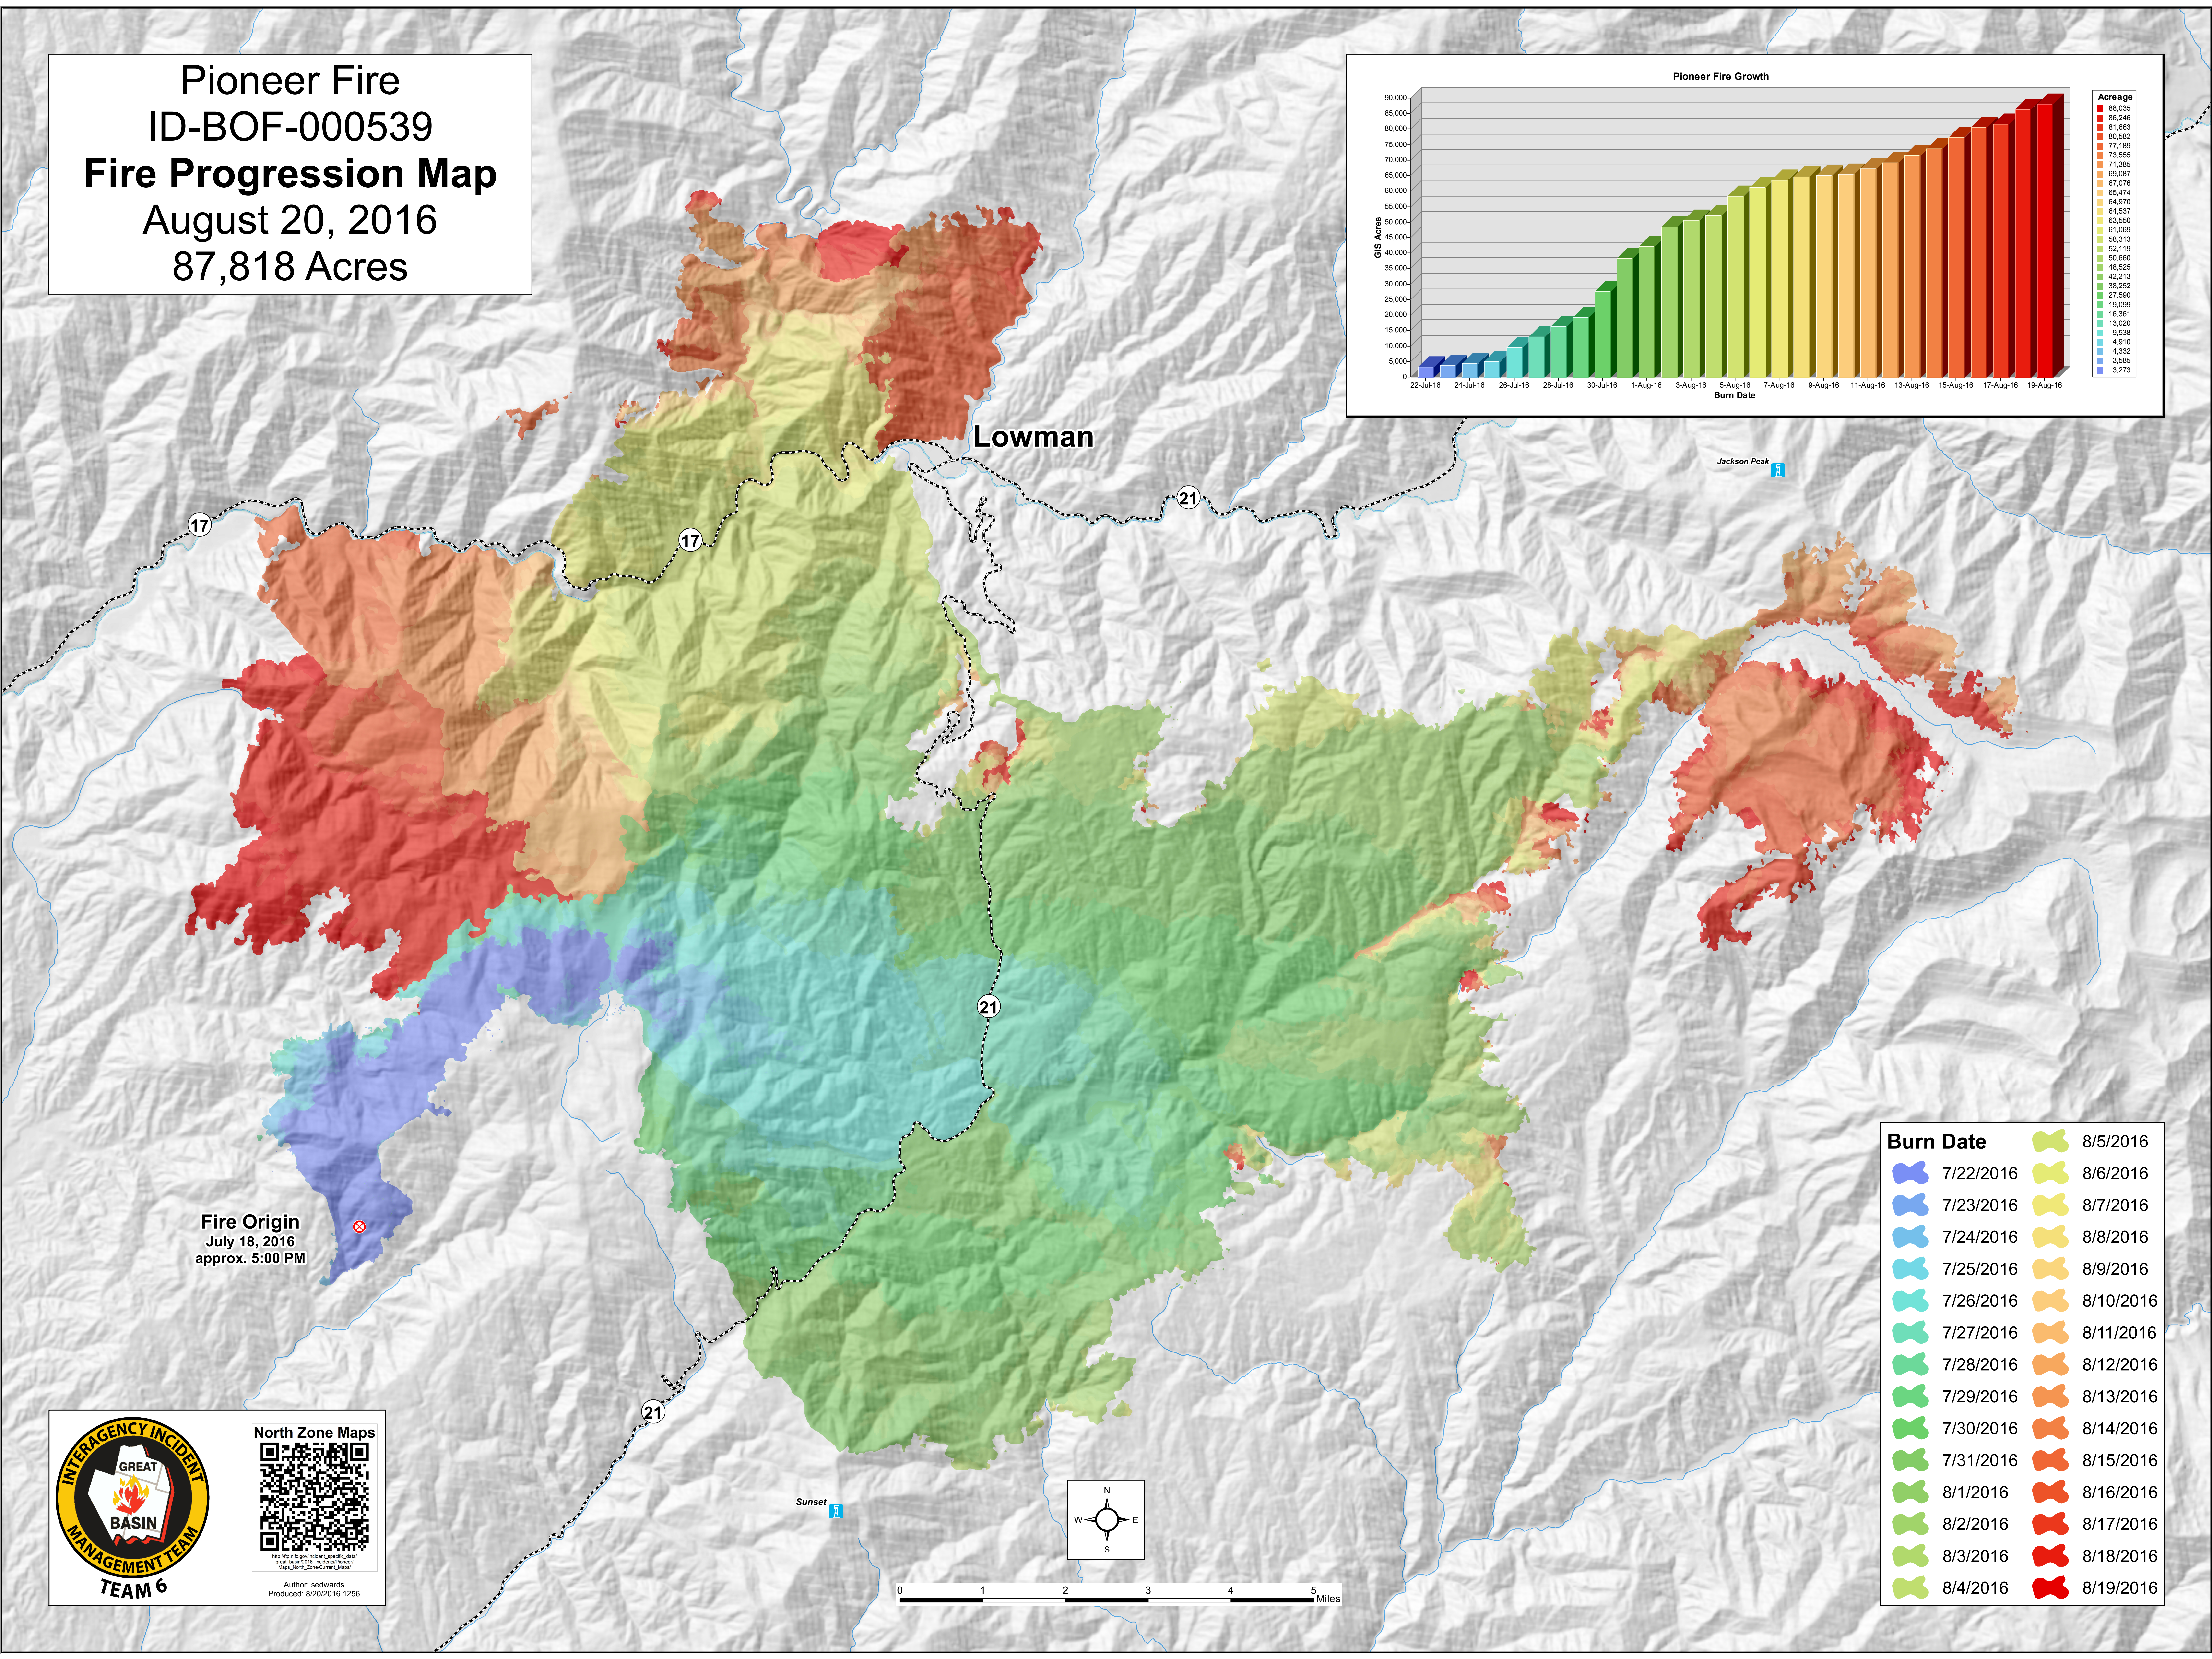

Pioneer Fire
 ID-BOF-000539
Fire Progression Map
 August 20, 2016
 87,818 Acres

Fire Origin
 July 18, 2016
 approx. 5:00 PM

North Zone Maps

Author: sedwards
 Produced: 8/20/2016 1256

| Burn Date | |
|-----------|-----------|
| 7/22/2016 | 8/5/2016 |
| 7/23/2016 | 8/6/2016 |
| 7/24/2016 | 8/7/2016 |
| 7/25/2016 | 8/8/2016 |
| 7/26/2016 | 8/9/2016 |
| 7/27/2016 | 8/10/2016 |
| 7/28/2016 | 8/11/2016 |
| 7/29/2016 | 8/12/2016 |
| 7/30/2016 | 8/13/2016 |
| 7/31/2016 | 8/14/2016 |
| 8/1/2016 | 8/15/2016 |
| 8/2/2016 | 8/16/2016 |
| 8/3/2016 | 8/17/2016 |
| 8/4/2016 | 8/18/2016 |
| | 8/19/2016 |