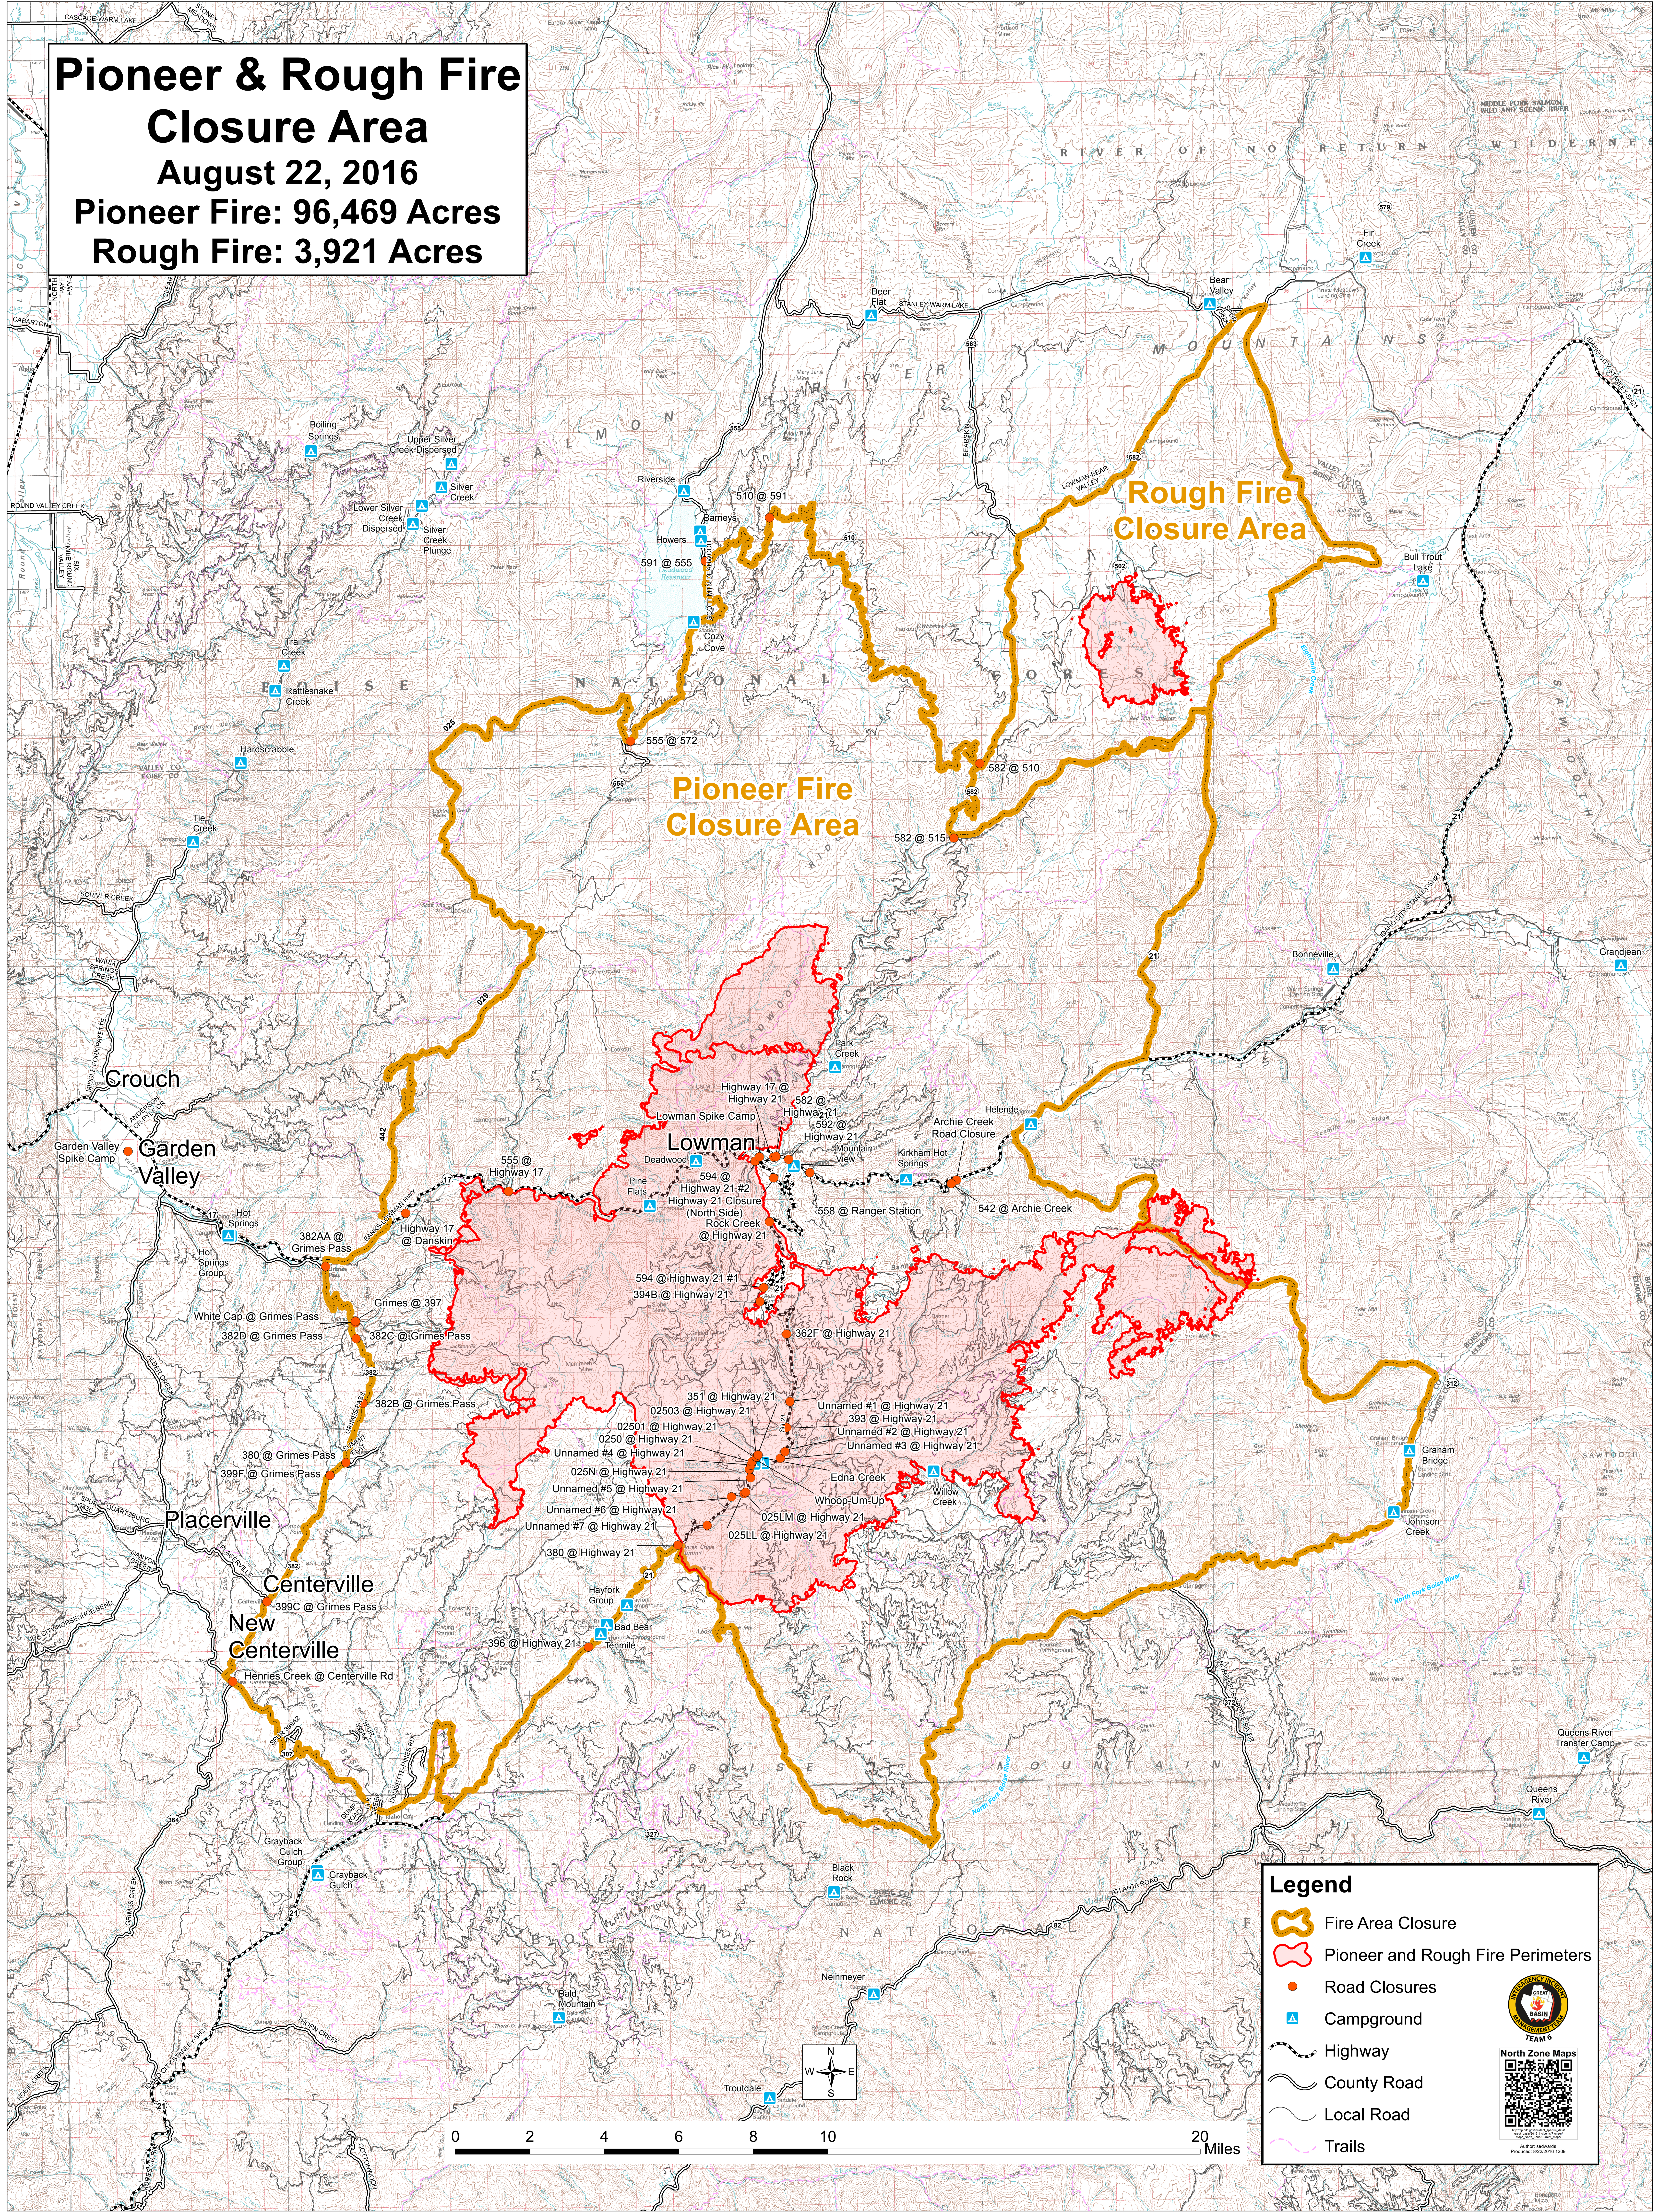

Pioneer & Rough Fire Closure Area

August 22, 2016

Pioneer Fire: 96,469 Acres

Rough Fire: 3,921 Acres

Legend

- Fire Area Closure
- Pioneer and Rough Fire Perimeters
- Road Closures
- Campground
- Highway
- County Road
- Local Road
- Trails

North Zone Maps
 Author: [unreadable]
 Produced: 8/22/2016 12:00