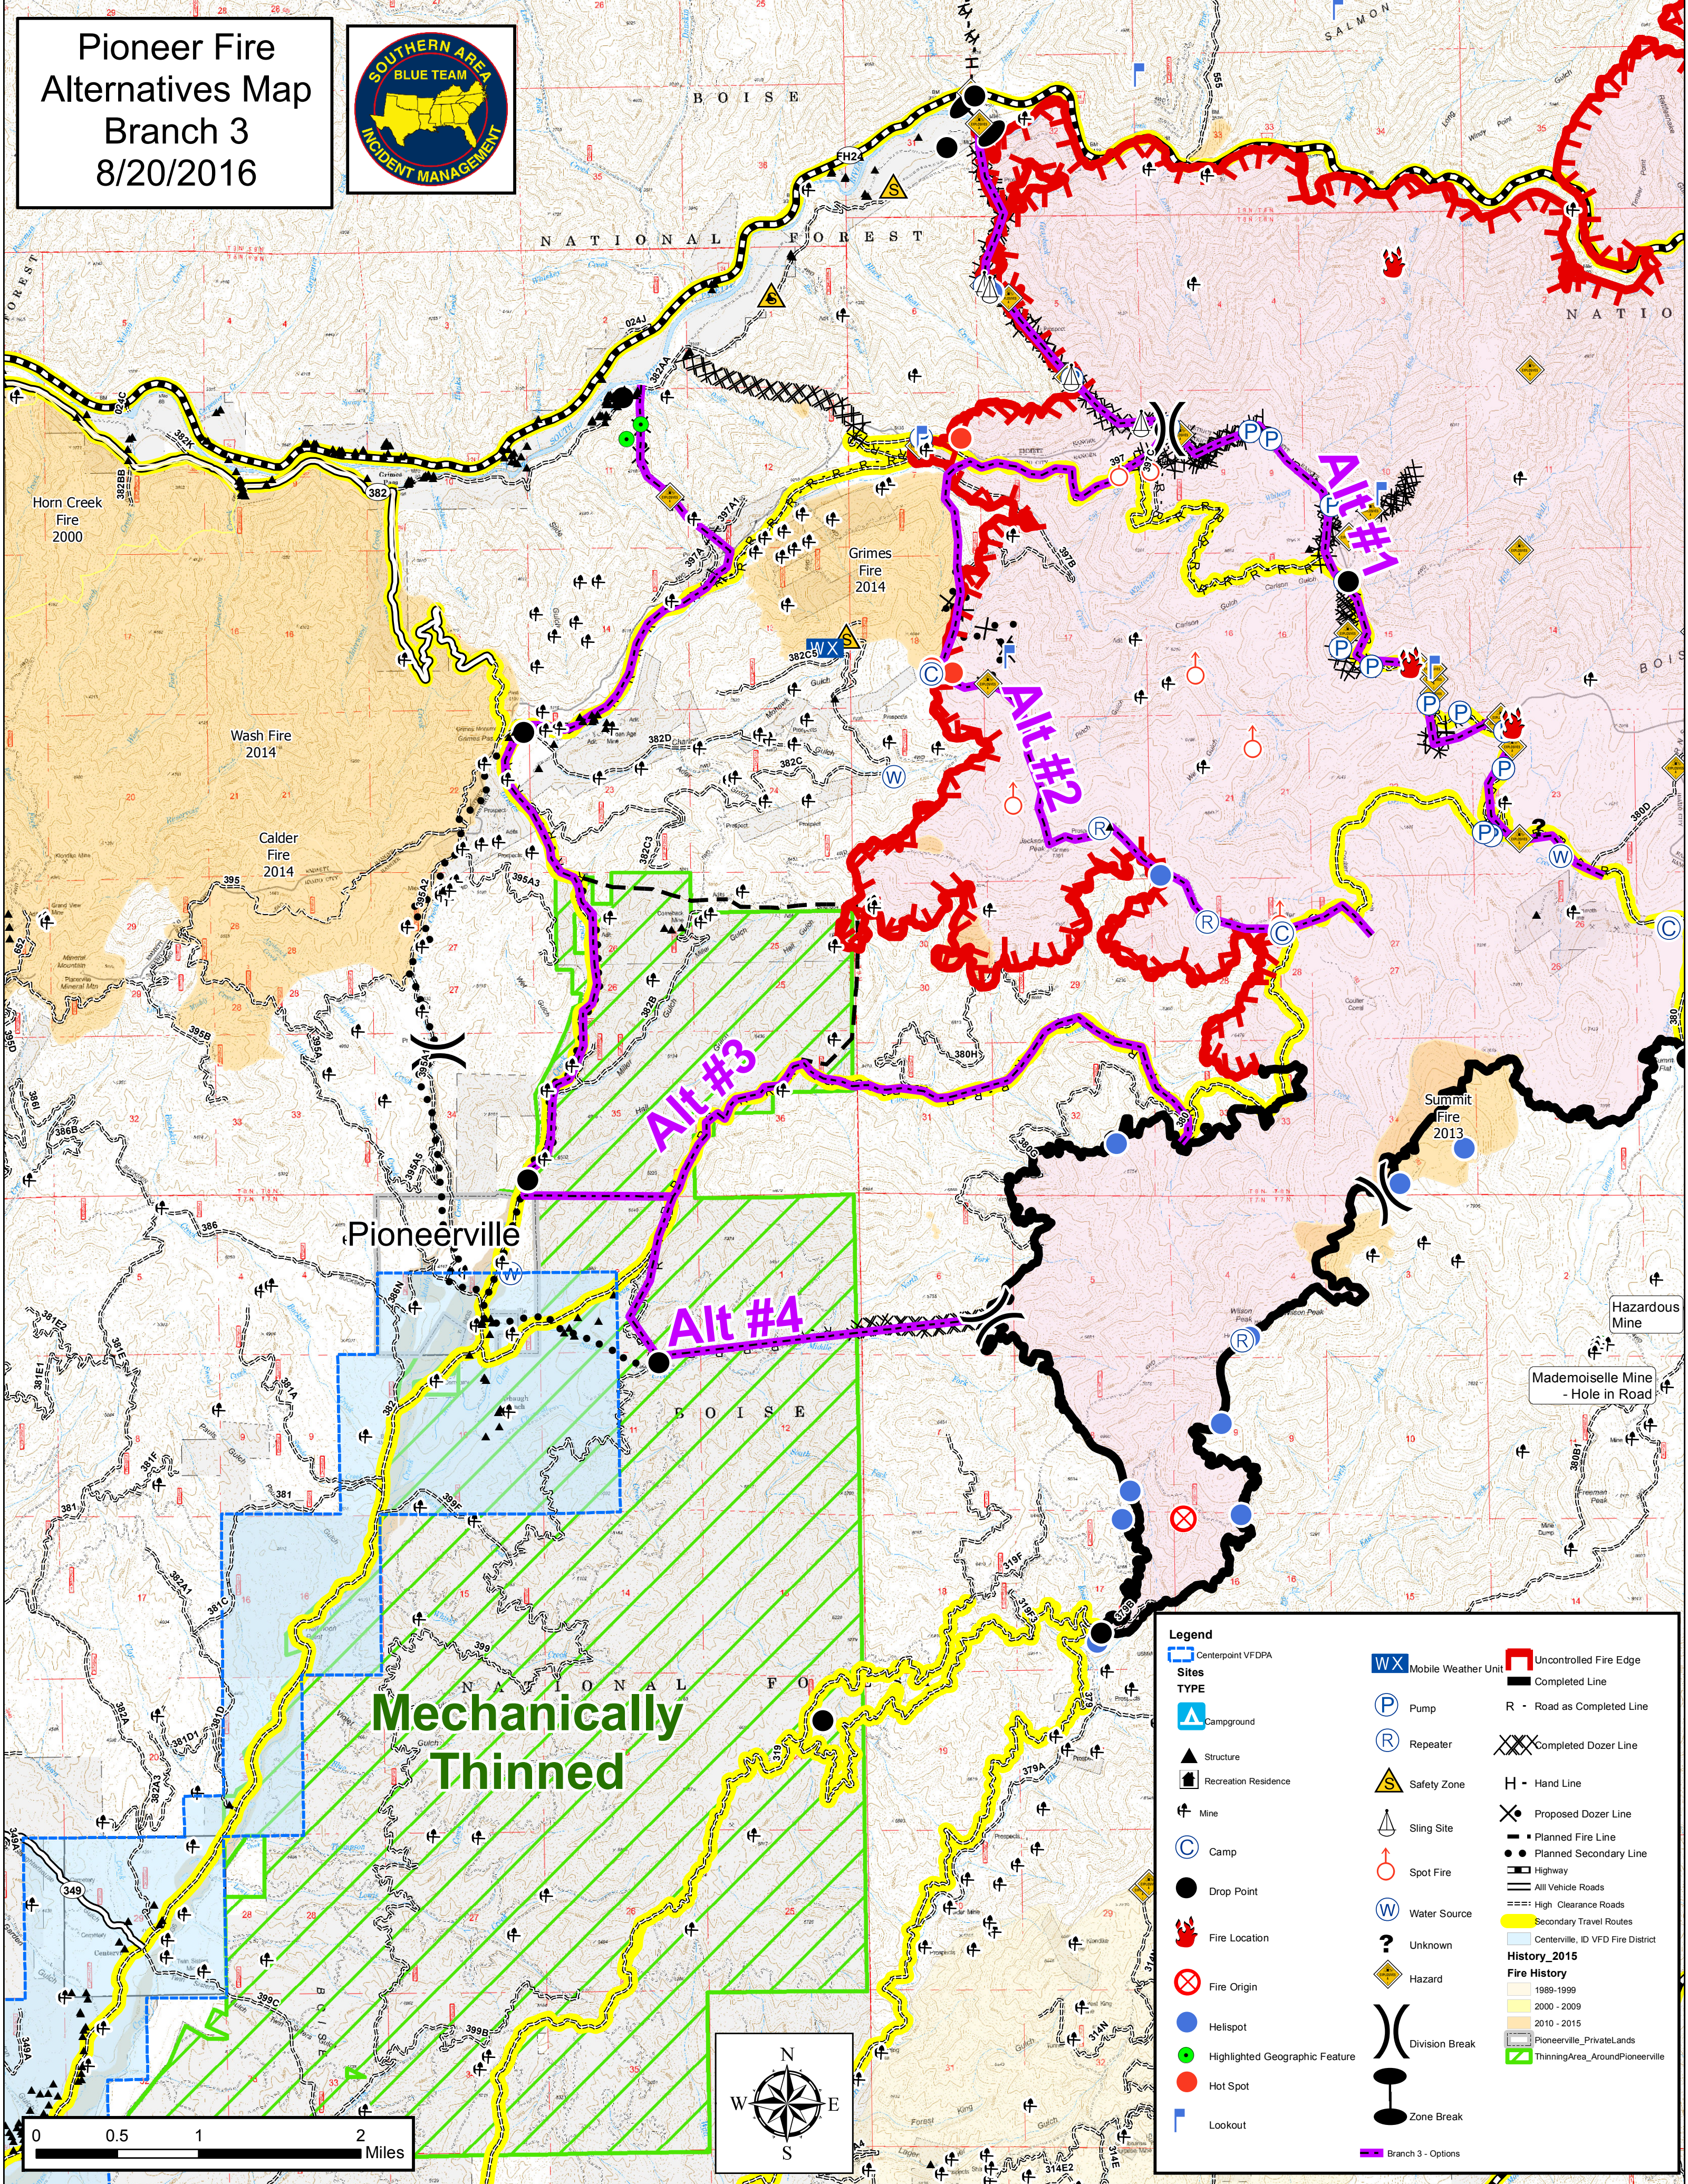

Pioneer Fire  
 Alternatives Map  
 Branch 3  
 8/20/2016

Mechanically  
 Thinned

Legend	
Centerpoint VFDDA	Mobile Weather Unit
Sites	Uncontrolled Fire Edge
<b>TYPE</b>	Completed Line
Campground	R - Road as Completed Line
Structure	Completed Dozer Line
Recreation Residence	H - Hand Line
Mine	Proposed Dozer Line
Camp	Planned Fire Line
Drop Point	Planned Secondary Line
Fire Location	Highway
Fire Origin	All Vehicle Roads
Helispot	High Clearance Roads
Highlighted Geographic Feature	Secondary Travel Routes
Hot Spot	Centerville, ID VFD Fire District
Lookout	History_2015
Zone Break	1989-1999
Zone Break	2000-2009
Zone Break	2010-2015
Zone Break	Pioneerville_PrivateLands
Zone Break	ThinningArea_AroundPioneerville
Zone Break	Branch 3 - Options