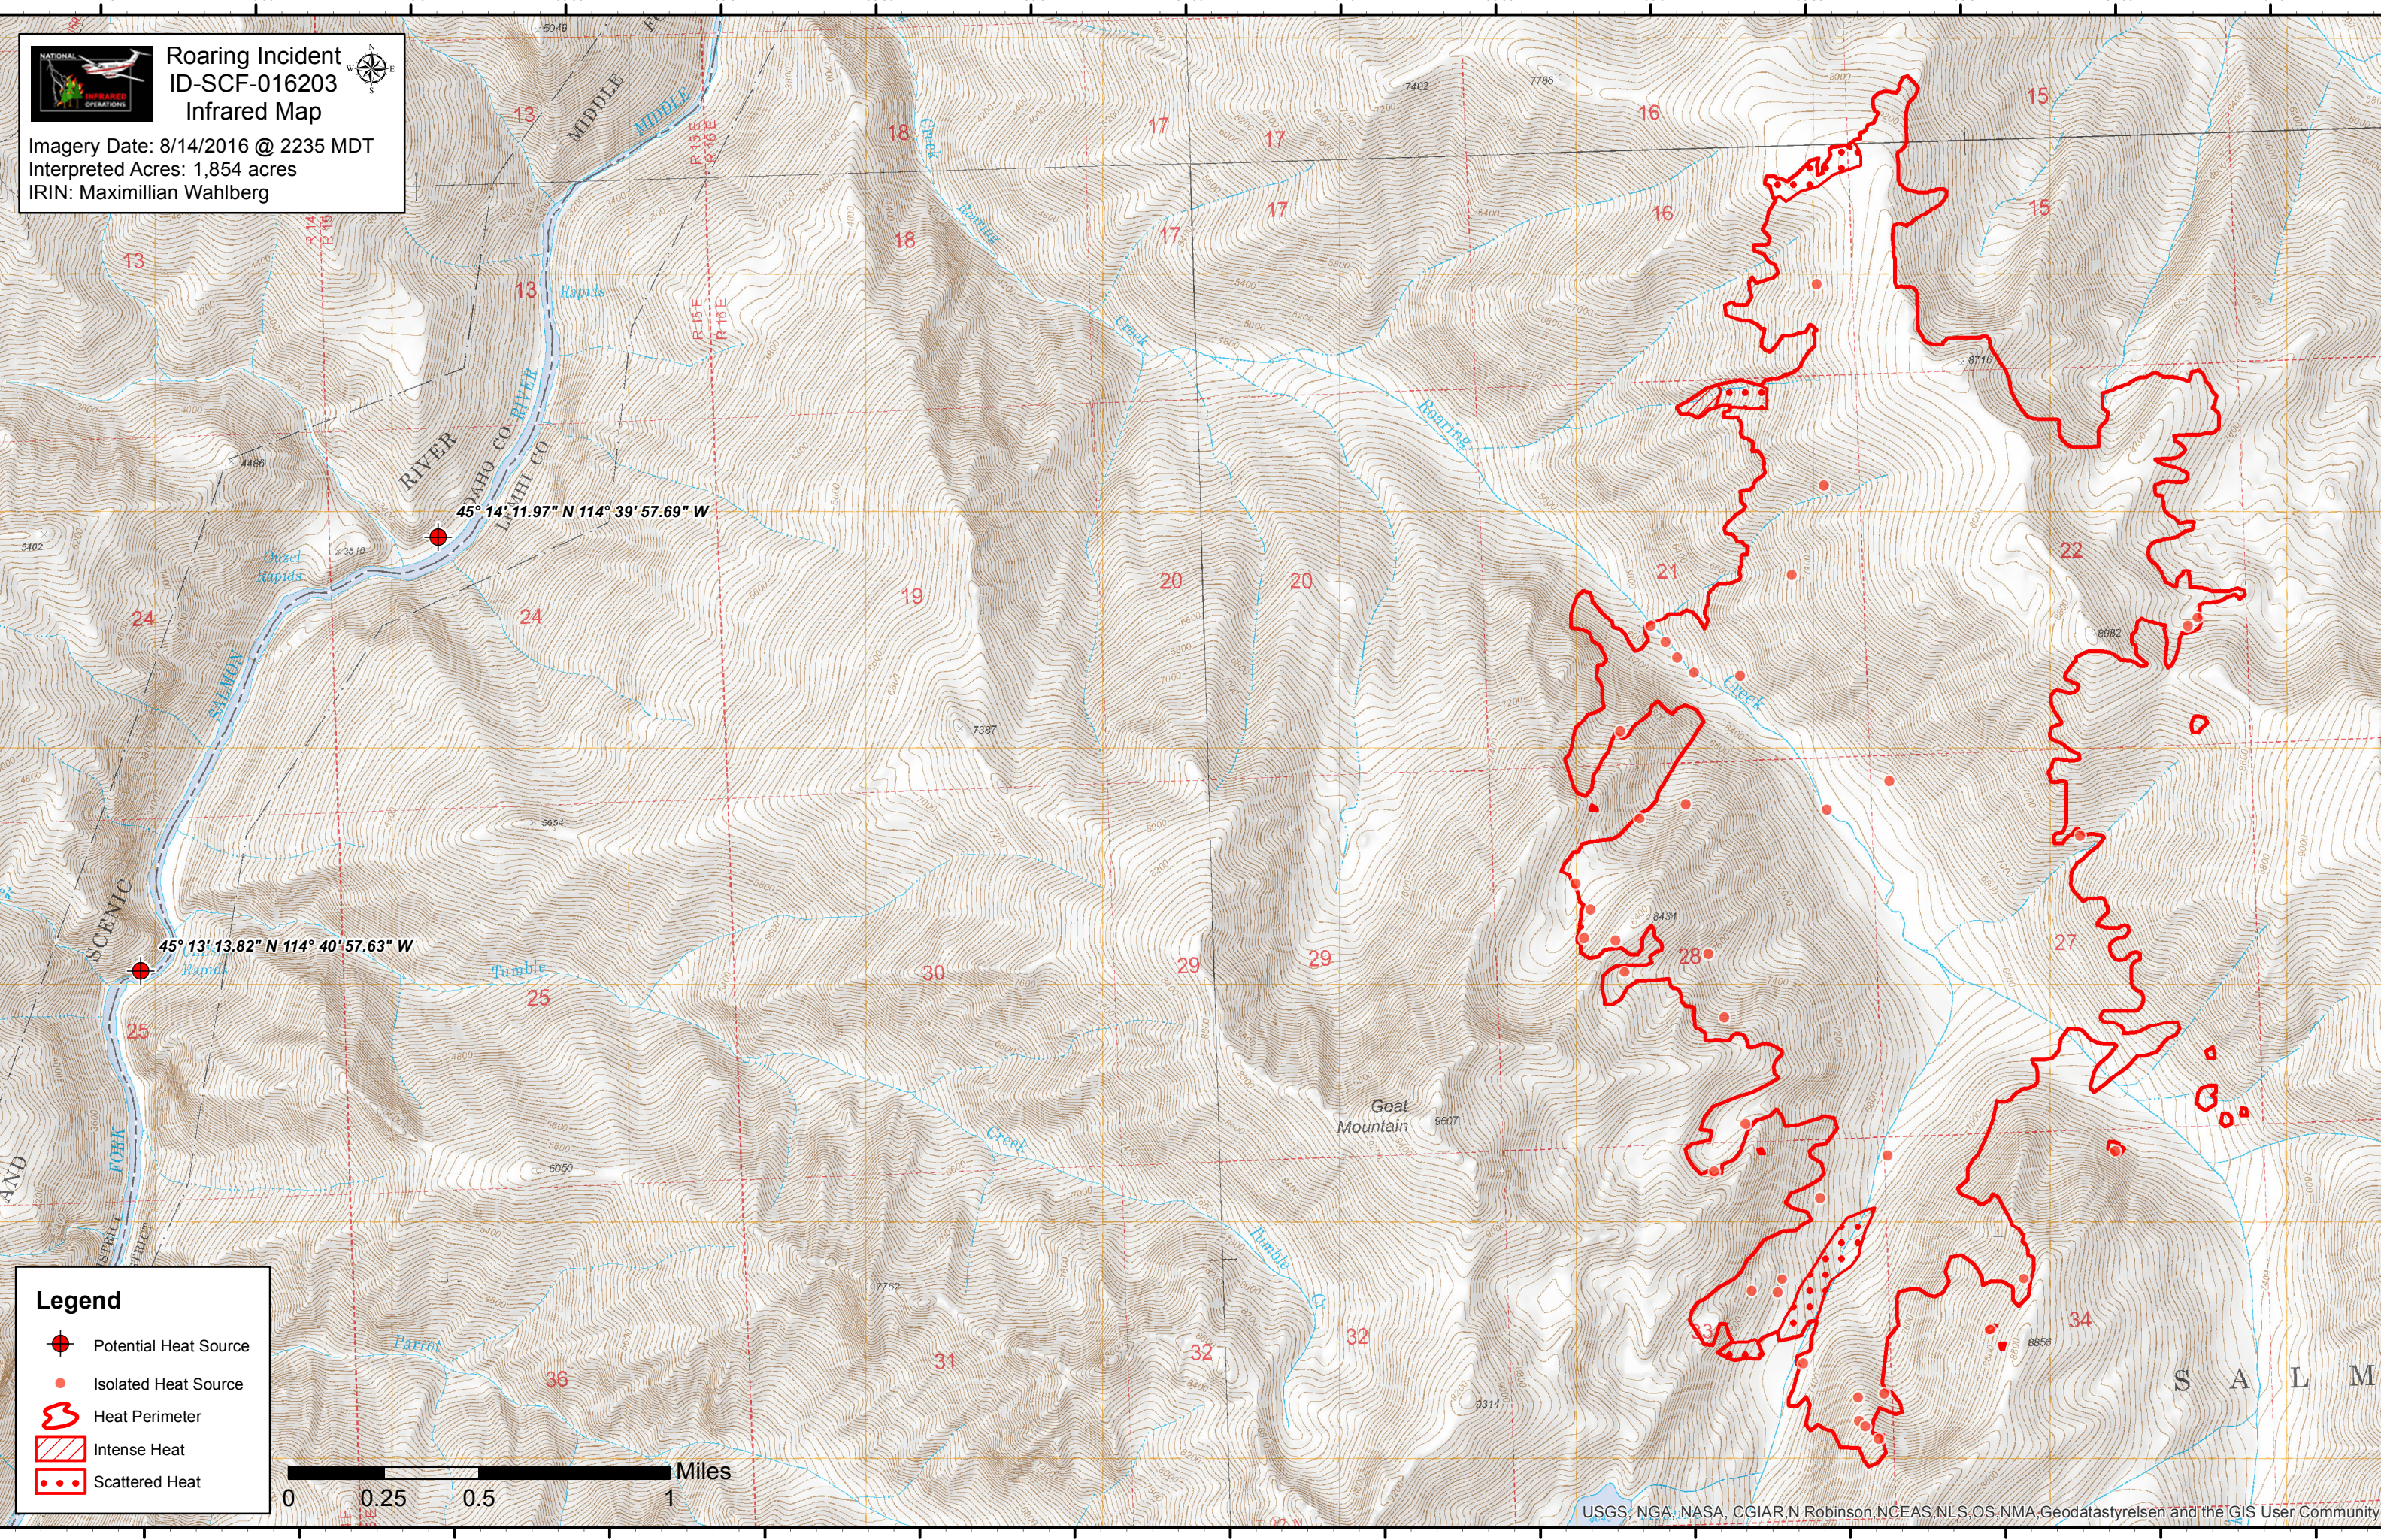

Roaring Incident
ID-SCF-016203
Infrared Map

Imagery Date: 8/14/2016 @ 2235 MDT
 Interpreted Acres: 1,854 acres
 IRIN: Maximilian Wahlberg

- Legend**
- Potential Heat Source
 - Isolated Heat Source
 - Heat Perimeter
 - Intense Heat
 - Scattered Heat

0 0.25 0.5 1 Miles