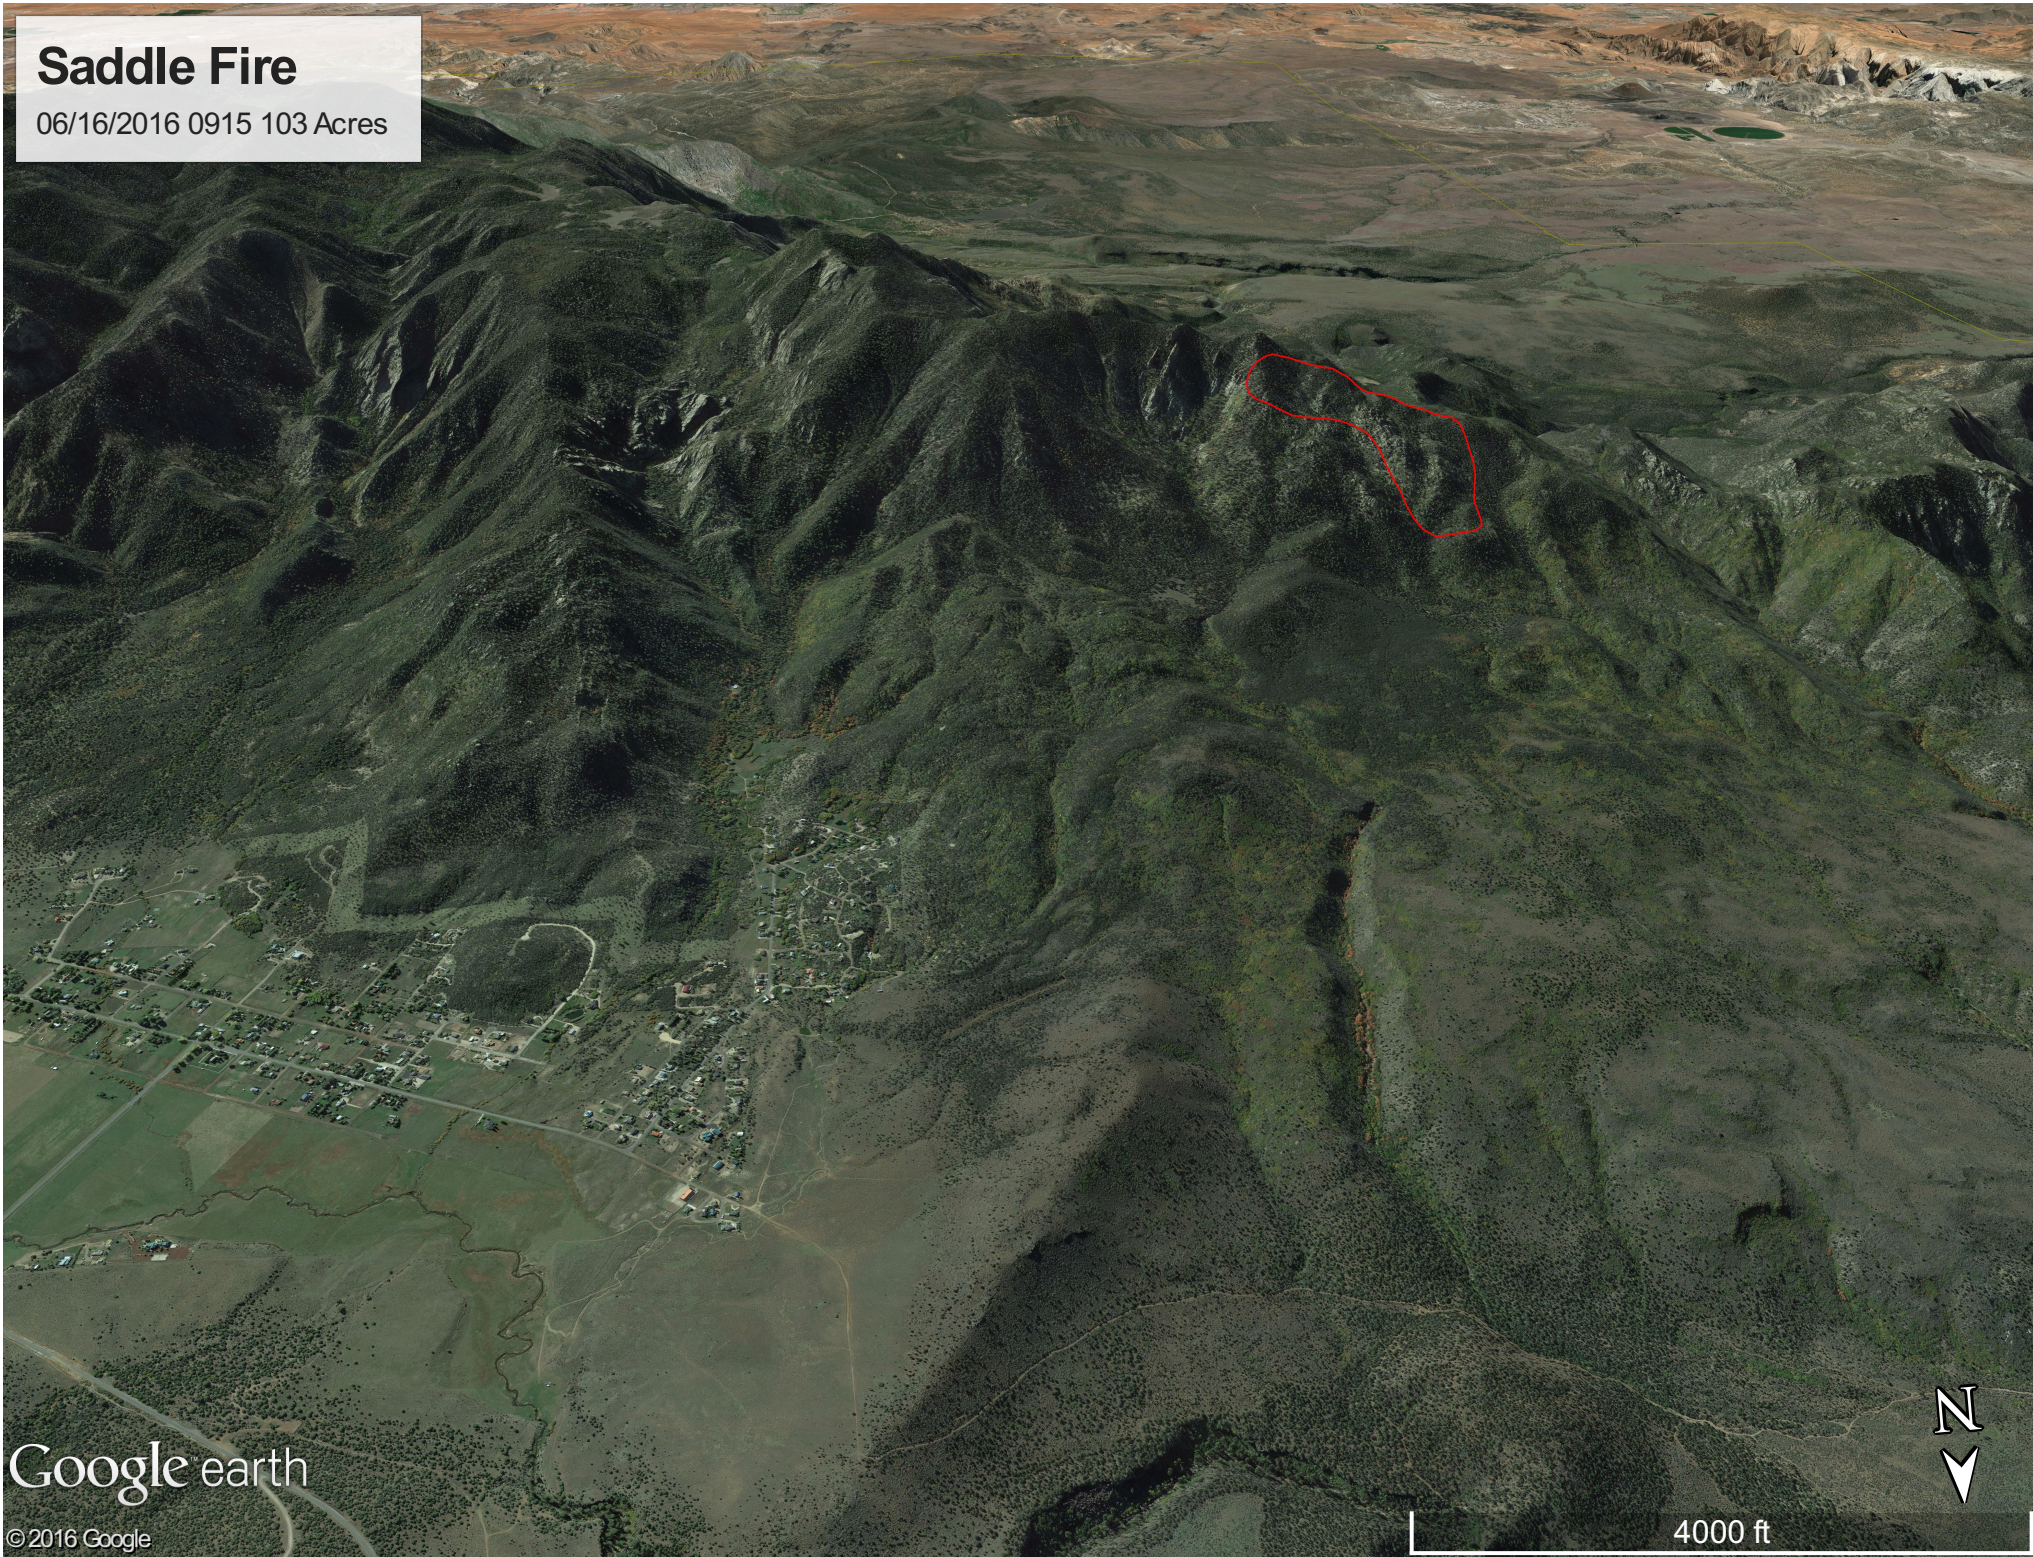

Saddle Fire

06/16/2016 0915 103 Acres

Google earth

© 2016 Google

4000 ft