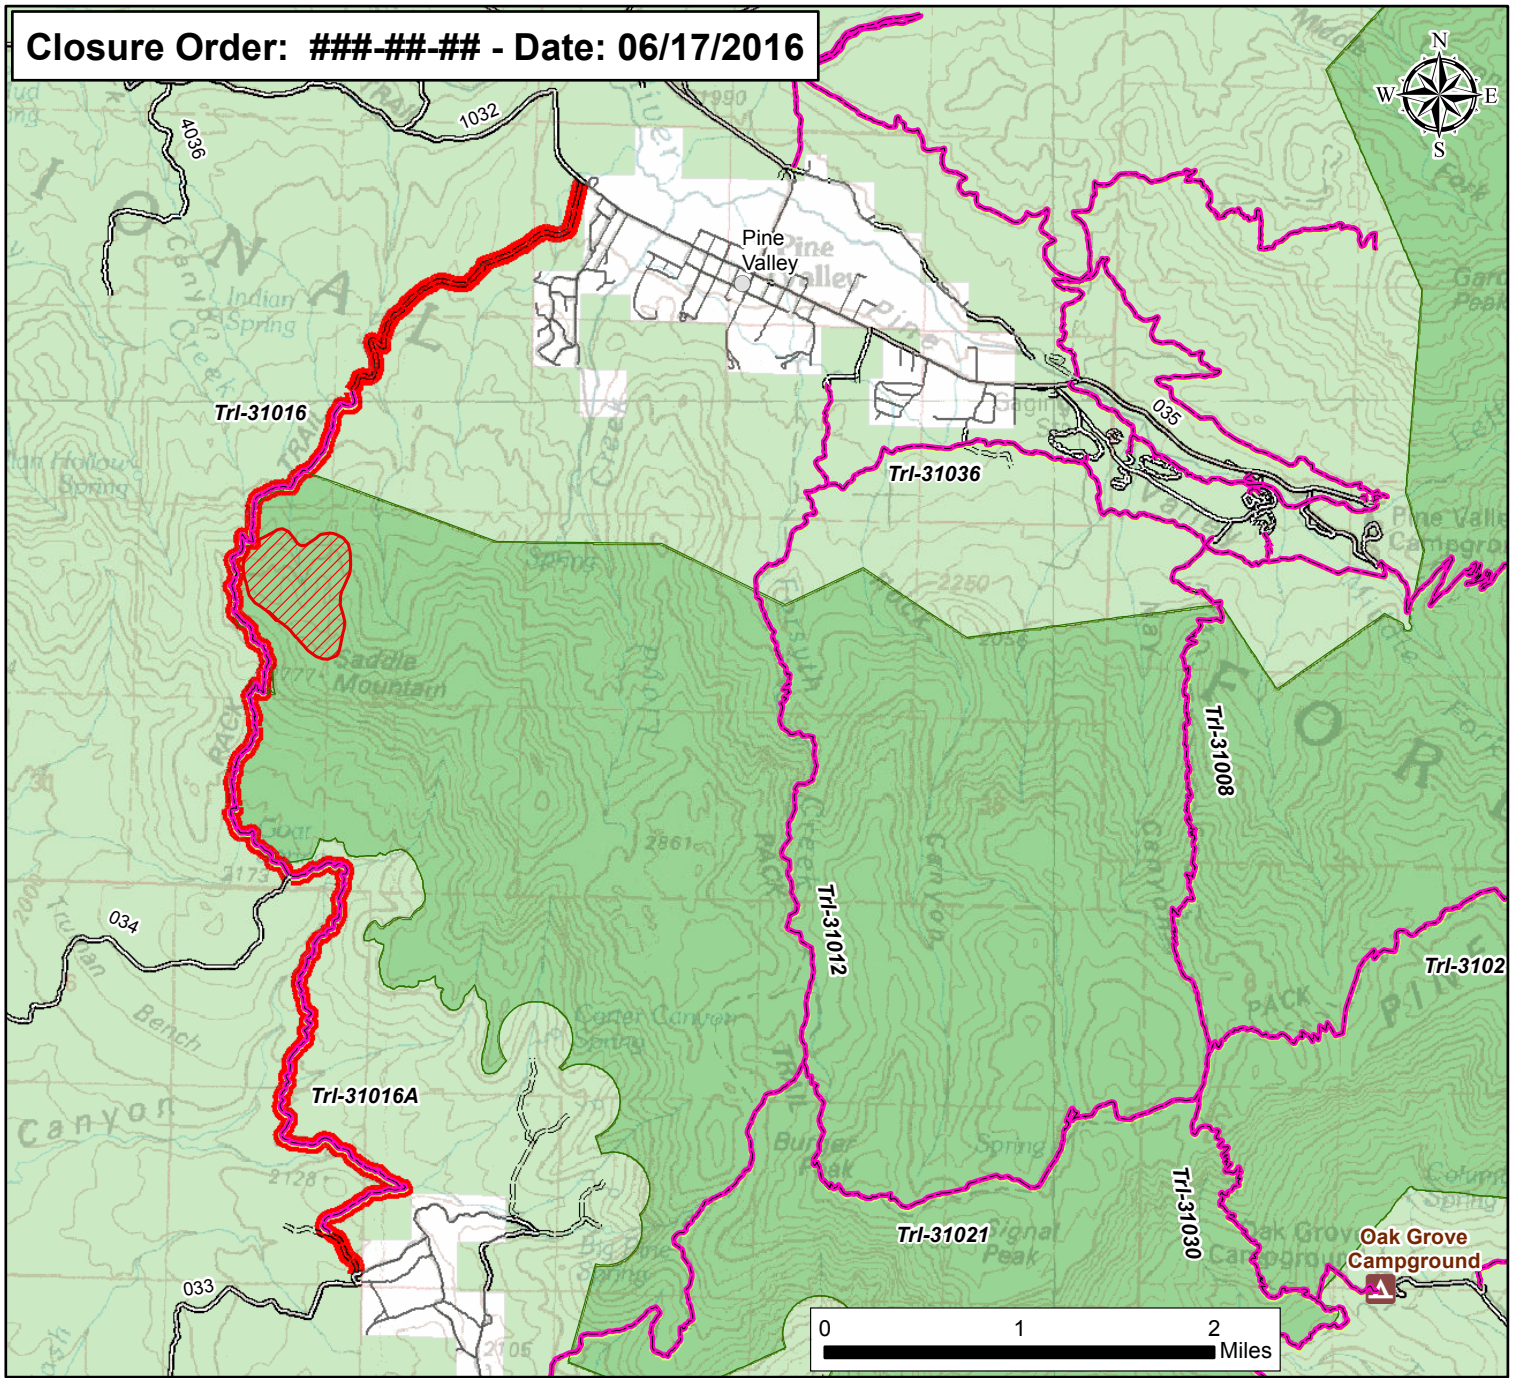

Closure Order: ###-##-## - Date: 06/17/2016

**Dixie National Forest Pine Valley Ranger District  
Saddle Fire  
Trail Closure-06/17/2016  
Goat Spring Trail(31016)/Goat Spring South Trail(31016A)**

Legend					
	Trail Closure		Bureau of Indian Affairs		Open Roads
	Saddle Fire 06/17/2016		National Park Service		Admin. Roads
	Forest Boundary		Private		Trail Non-Motorized
	National Forest		State		Non-Forest Road
	BLM		Wilderness		