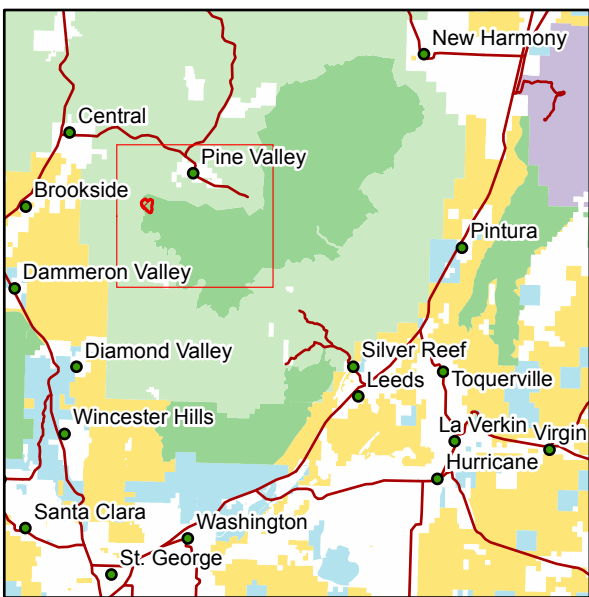

Closure Order: ###-##-## - Date: 06/17/2016

**Dixie National Forest Pine Valley Ranger District  
Saddle Fire  
Trail Closure-06/17/2016  
Goat Spring Trail(31016)/Goat Spring South Trail(31016A)**

Legend					
	Trail Closure		Bureau of Indian Affairs		Open Roads
	Saddle Fire 06/17/2016		National Park Service		Admin. Roads
	Forest Boundary		Private		Trail Non-Motorized
	National Forest		State		Non-Forest Road
	BLM		Wilderness		