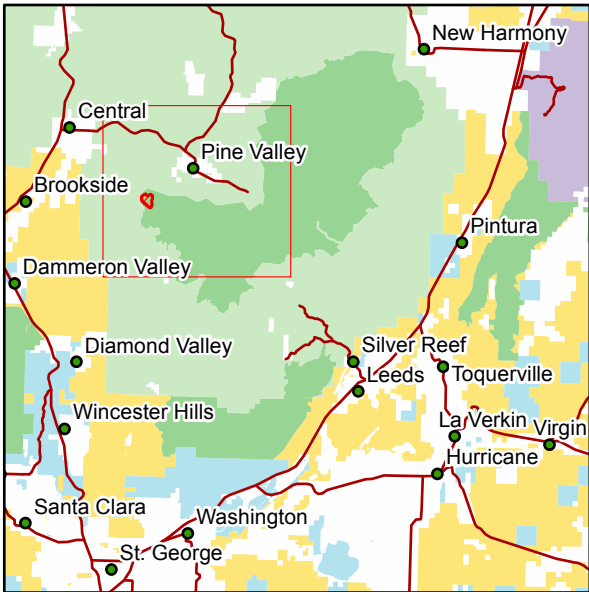

Closure Order: ###-##-## - Date: 06/18/2016

**Dixie National Forest Pine Valley Ranger District
Saddle Fire
Closure Order**

Legend

Road/Trail Closures	Bureau of Indian Affairs	Open Roads
Saddle Fire 06/17/2016	National Park Service	Admin. Roads
Forest Boundary	Private	Trail Non-Motorized
National Forest	State	Non-Forest Road
BLM	Wilderness	

**Trail Closures
Goat Spring Trail(31016)/Goat Spring South Trail(31016A)
Road Closures-
2113, 2114, 565 & 3396**