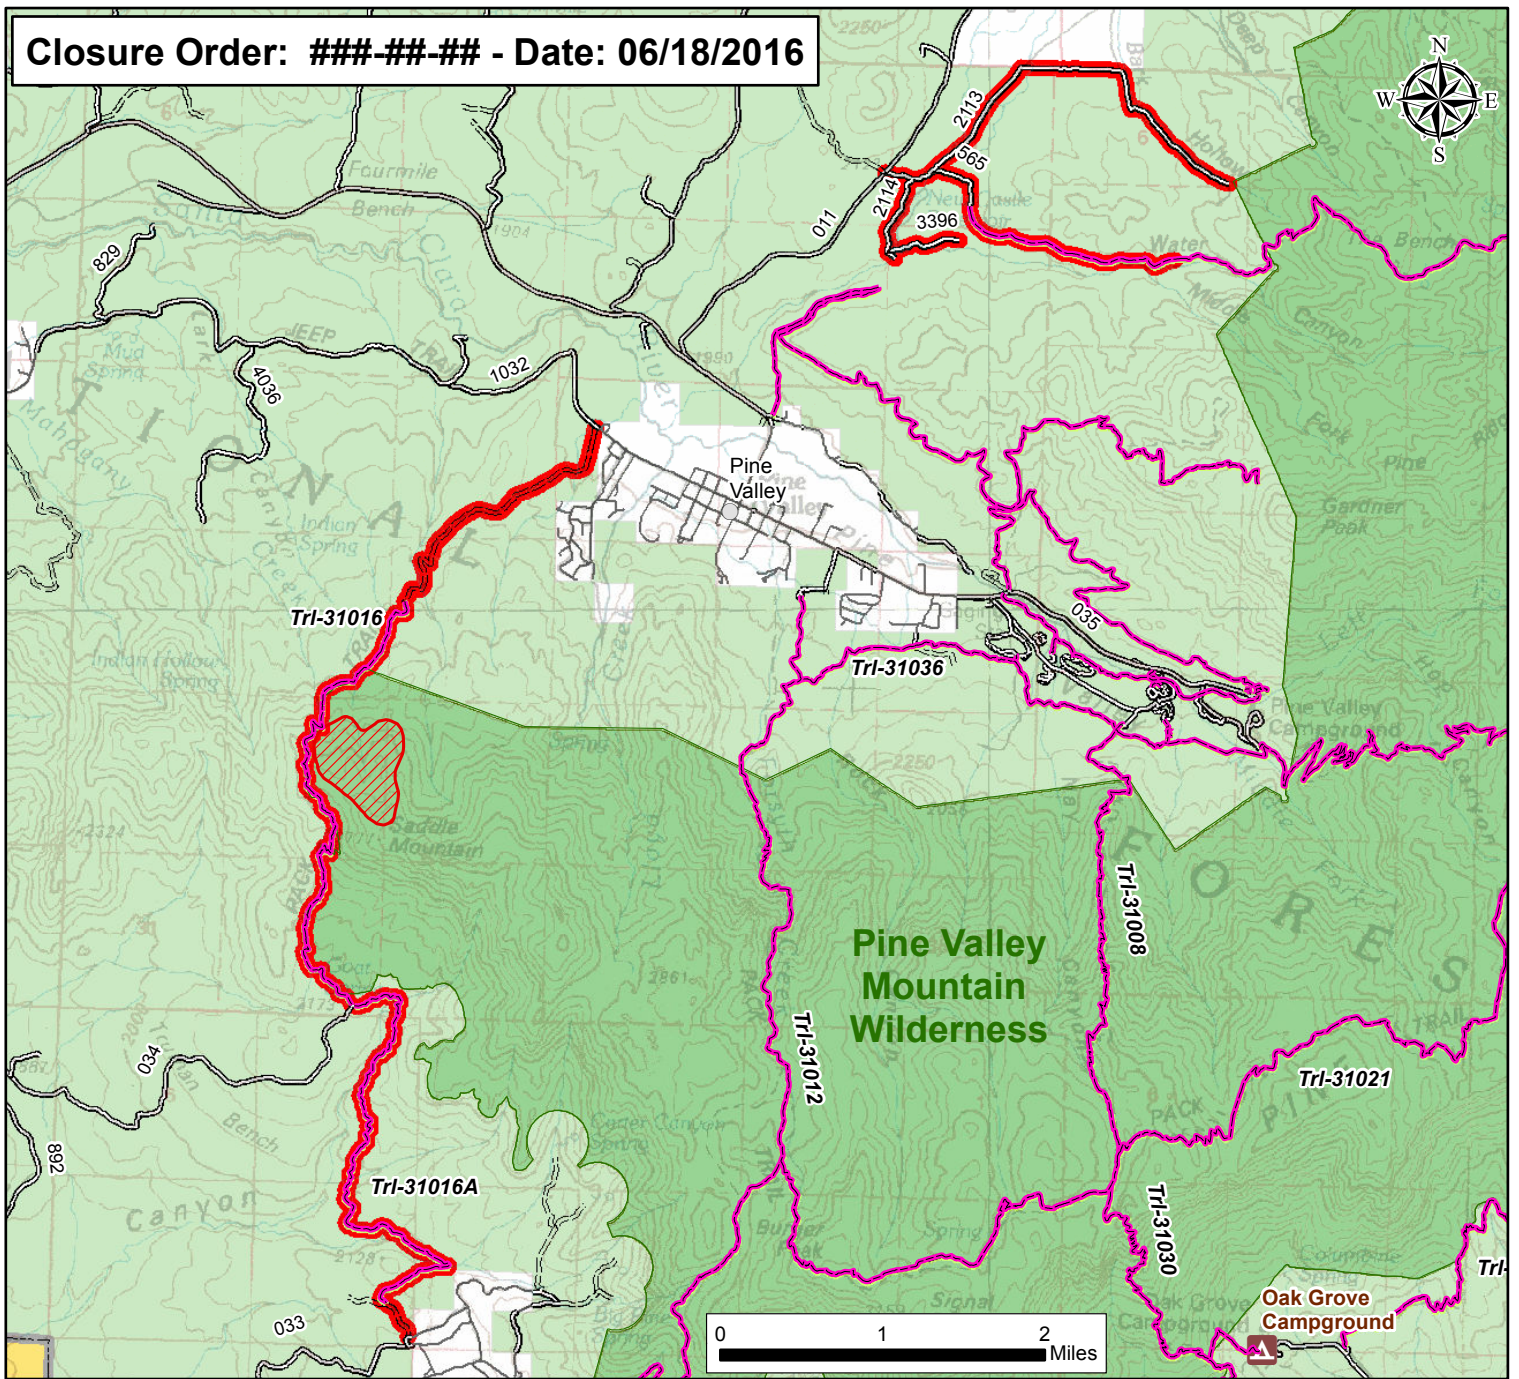

Closure Order: ###-##-## - Date: 06/18/2016

**Dixie National Forest Pine Valley Ranger District
Saddle Fire
Closure Order**

Legend

Road/Trail Closures	Bureau of Indian Affairs	Open Roads
Saddle Fire 06/17/2016	National Park Service	Admin. Roads
Forest Boundary	Private	Trail Non-Motorized
National Forest	State	Non-Forest Road
BLM	Wilderness	

**Trail Closures
Goat Spring Trail(31016)/Goat Spring South Trail(31016A)
Road Closures-
2113, 2114, 565 & 3396**