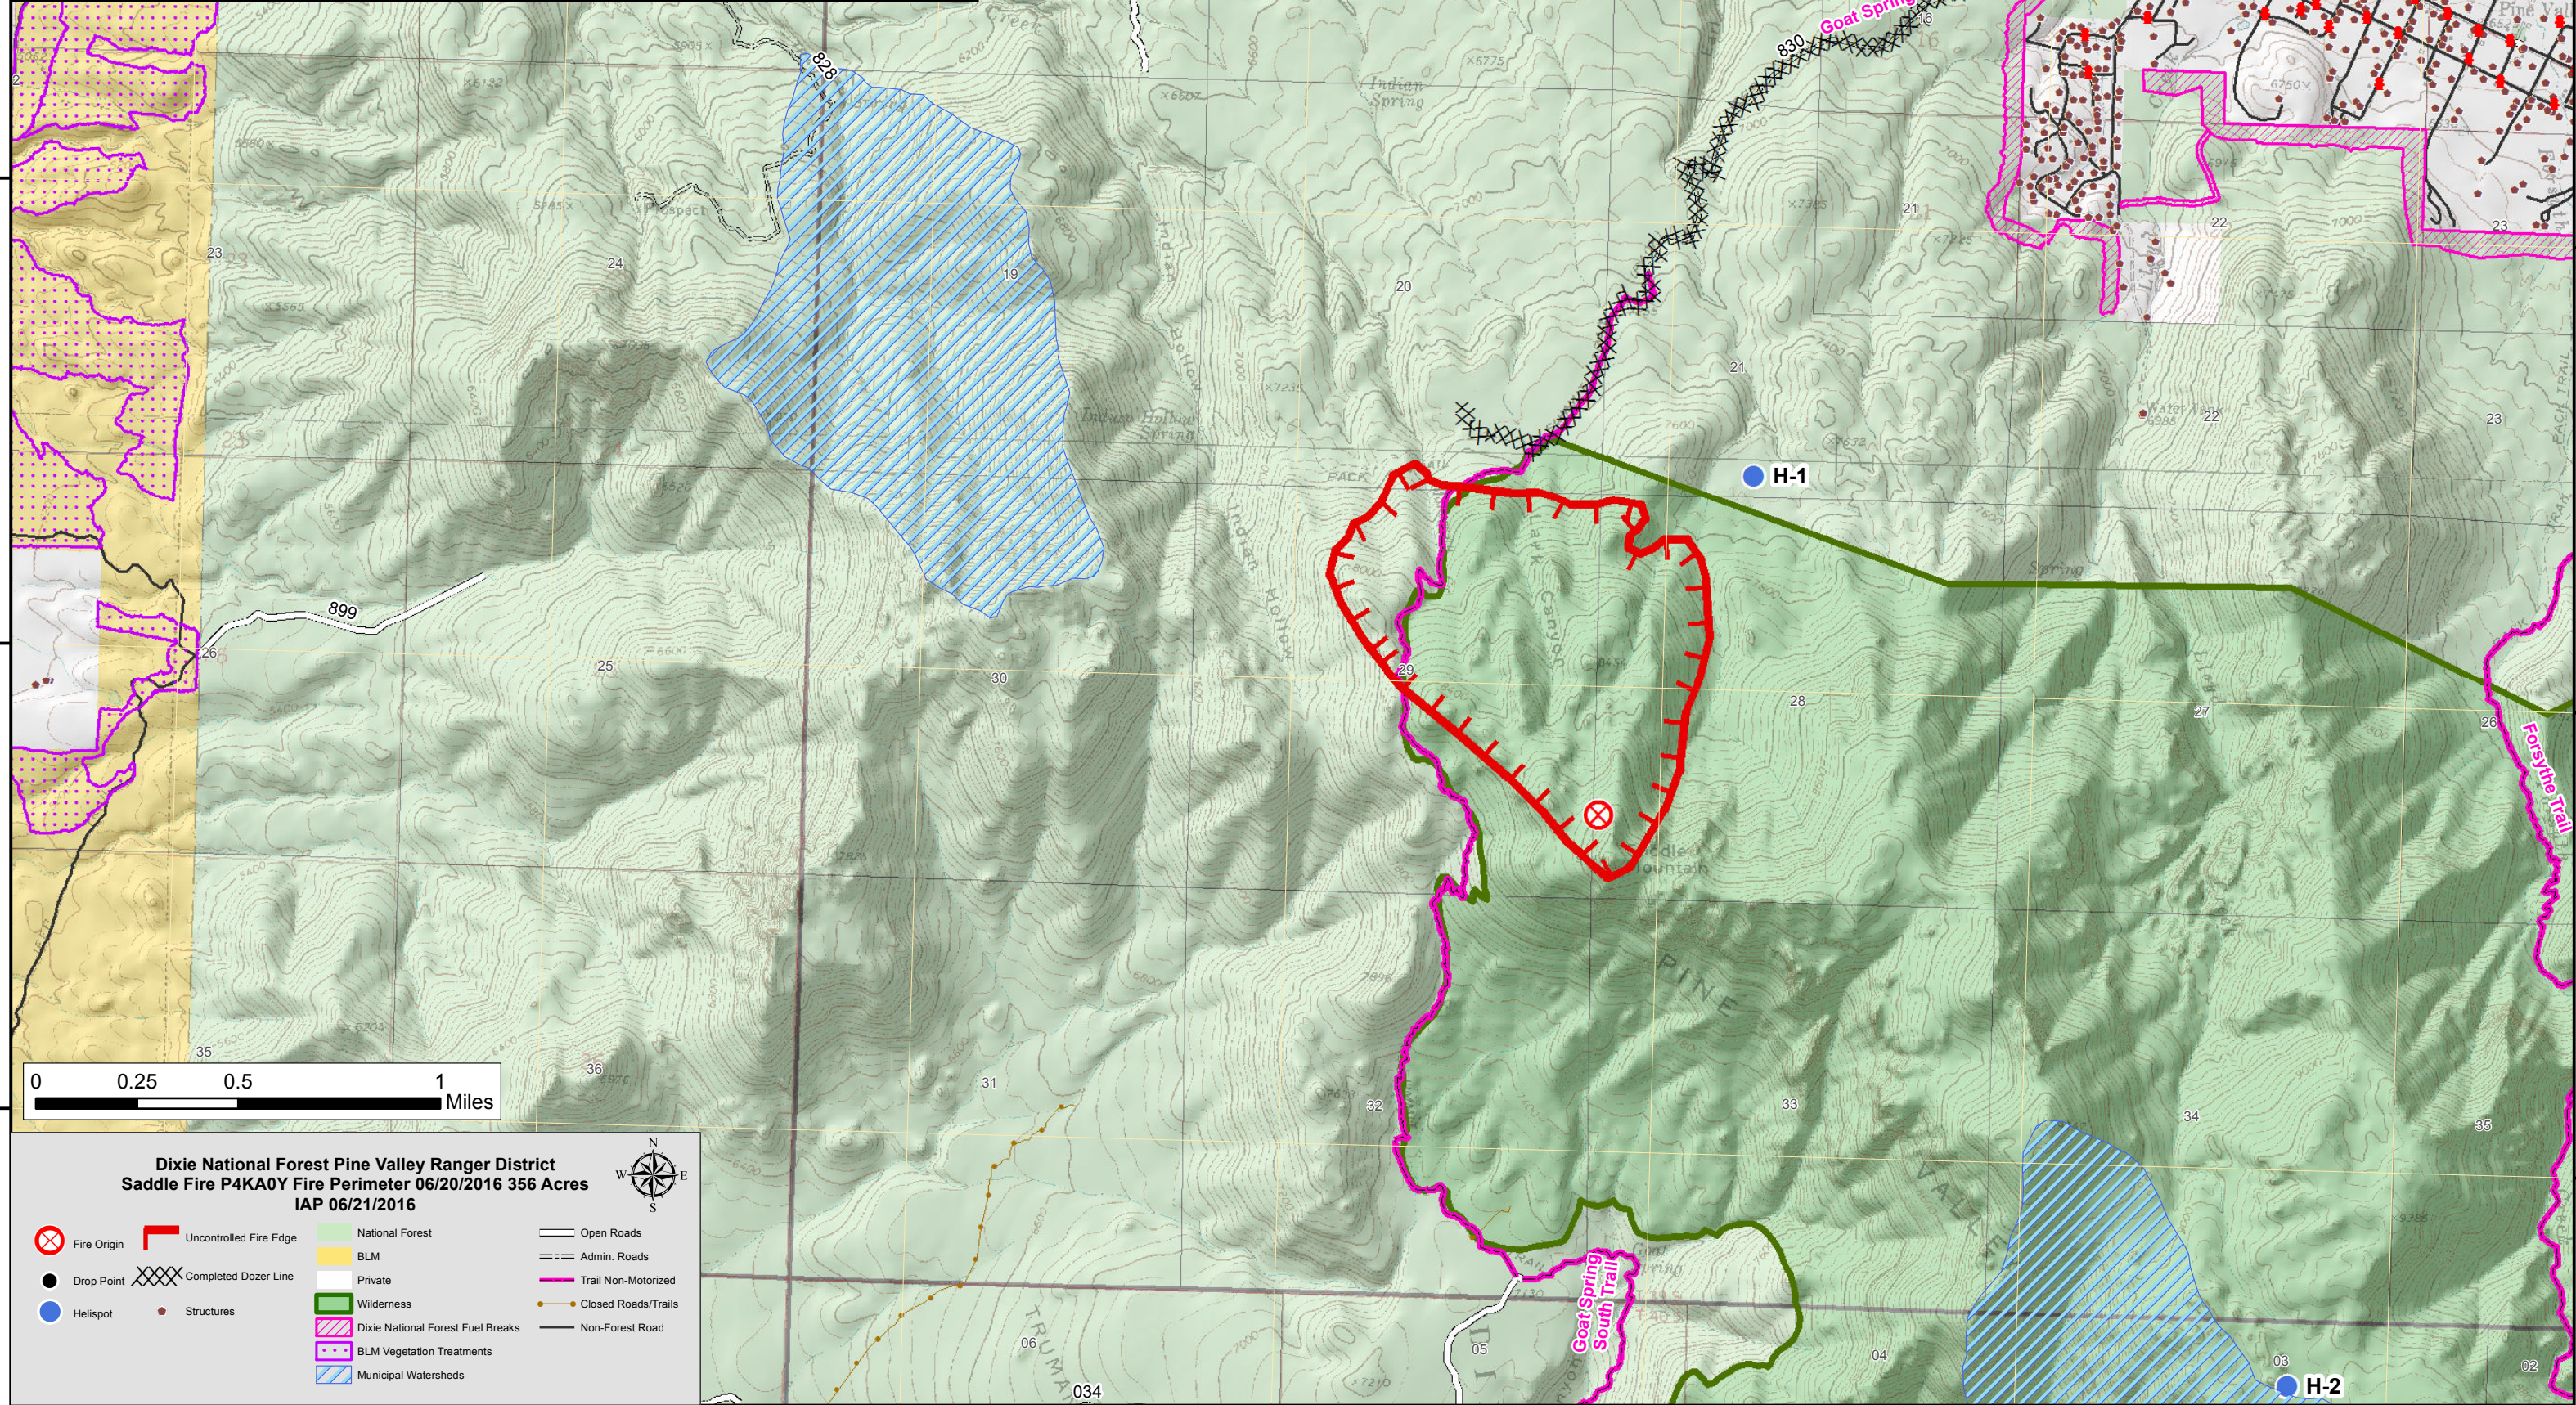

	Latitude	Longitude	Elevation	Restriction
Drop Point 1	37 23.866	-113 31.825		
Helibase	37 25.188	-113 29.640	6900	
H-1	37 22.464	-113 32.760	7500	Type III Only
H-2	37 20.536	-113 31.267	8800	Type II and Type III
Baker Reservoir Dip Site	37 22.707	-113 38.285	4900	
Pine Valley Draft Site	37 23.056	-113 29.030		

Legend

Fire Origin	Uncontrolled Fire Edge	National Forest	Open Roads
Drop Point	Completed Dozer Line	BLM	Admin. Roads
Helispot	Structures	Wilderness	Trail Non-Motorized
		Dixie National Forest Fuel Breaks	Closed Roads/Trails
		BLM Vegetation Treatments	Non-Forest Road
		Municipal Watersheds	