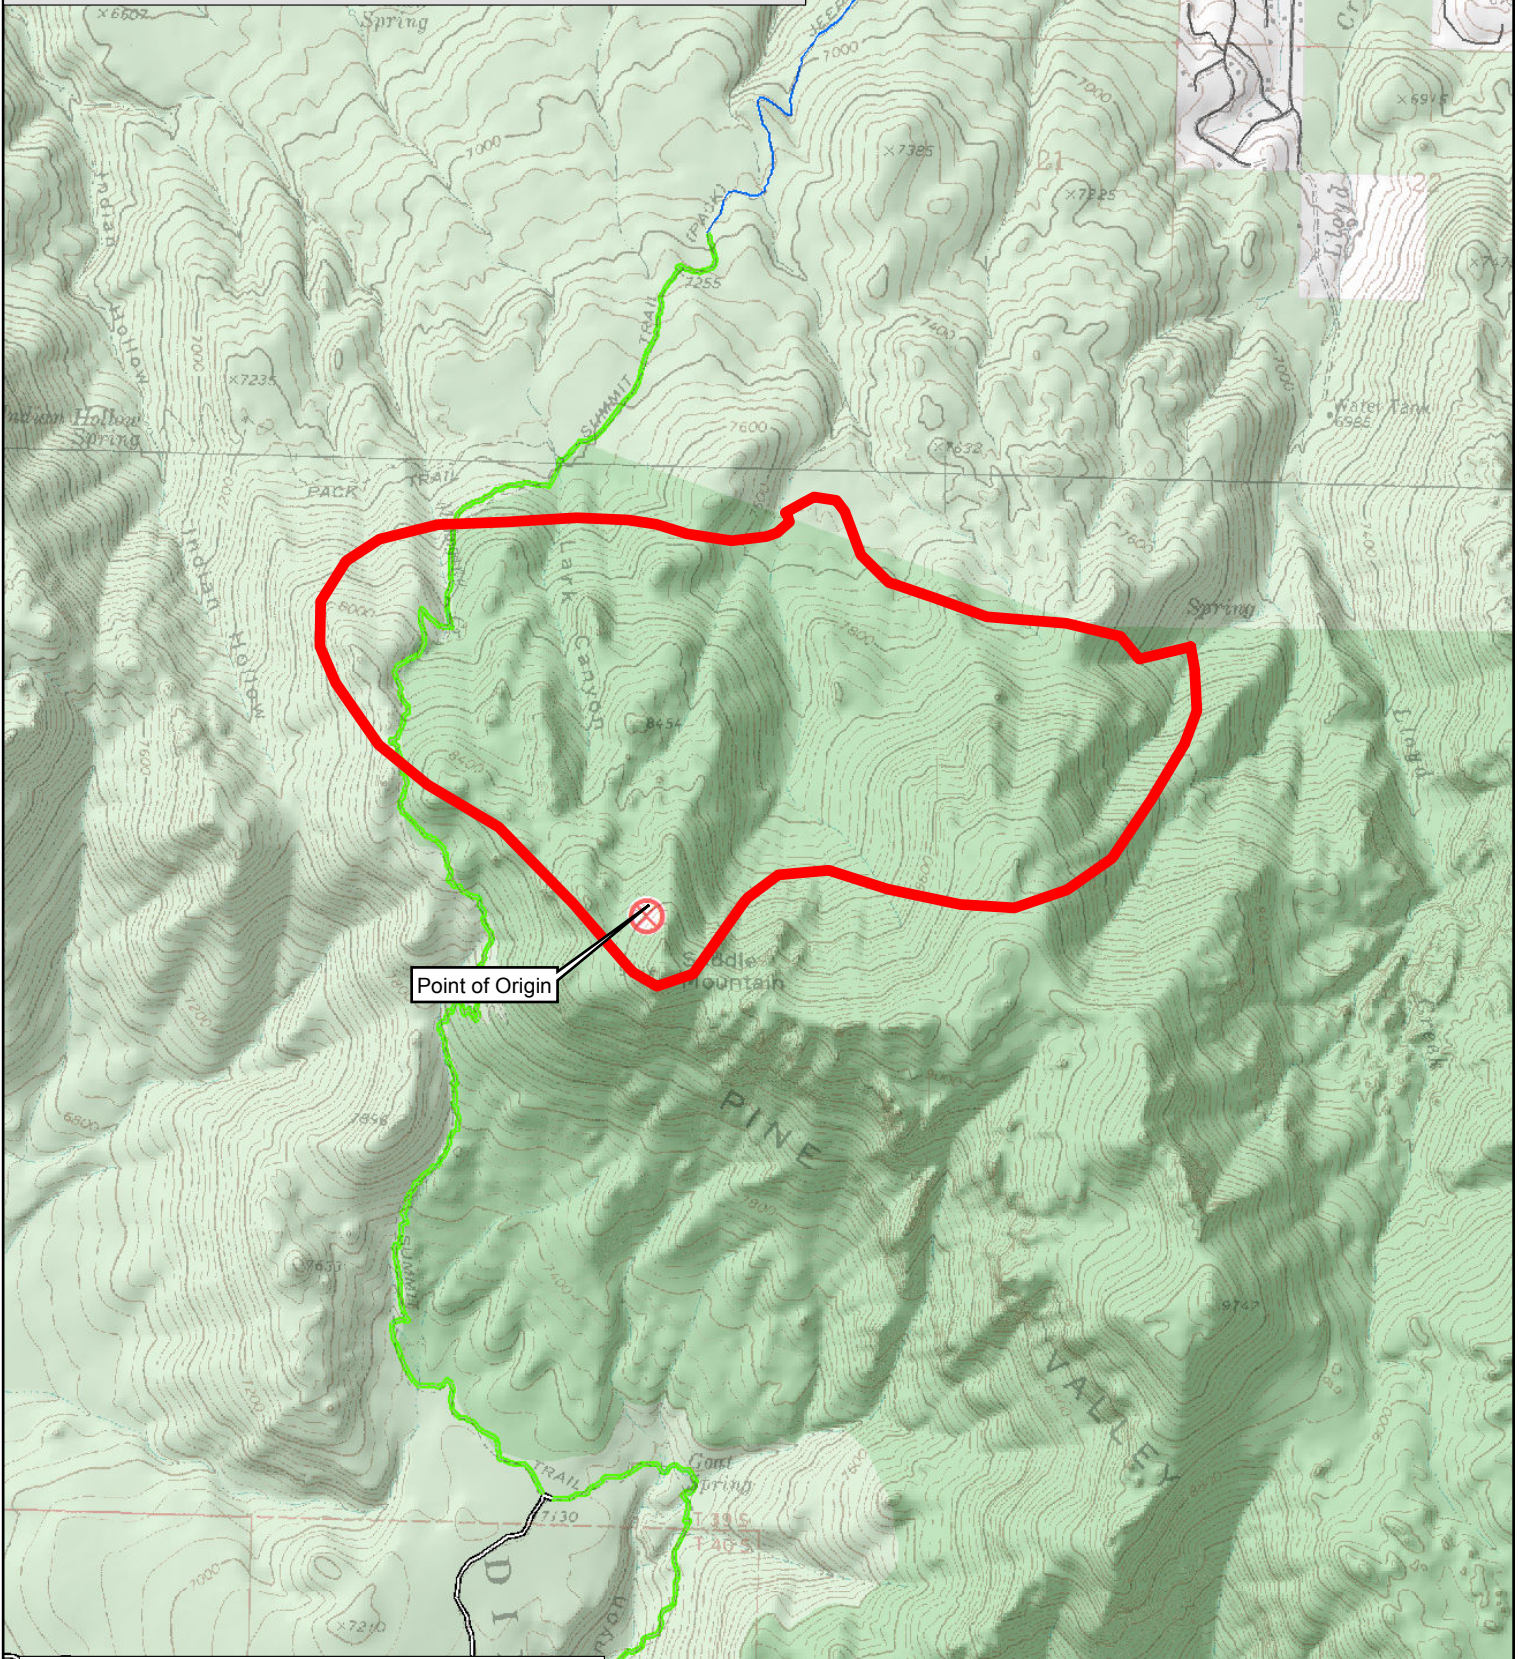

**Dixie National Forest
Pine Valley Ranger District
Saddle Fire 06/21/2016 1600**

-  Saddle 06/21/2016 1600
-  Private
-  Open Roads
-  National Forest
-  Wilderness
-  Admin. Roads
-  Trail Non-Motorized
-  Non-Forest Road

Point of Origin