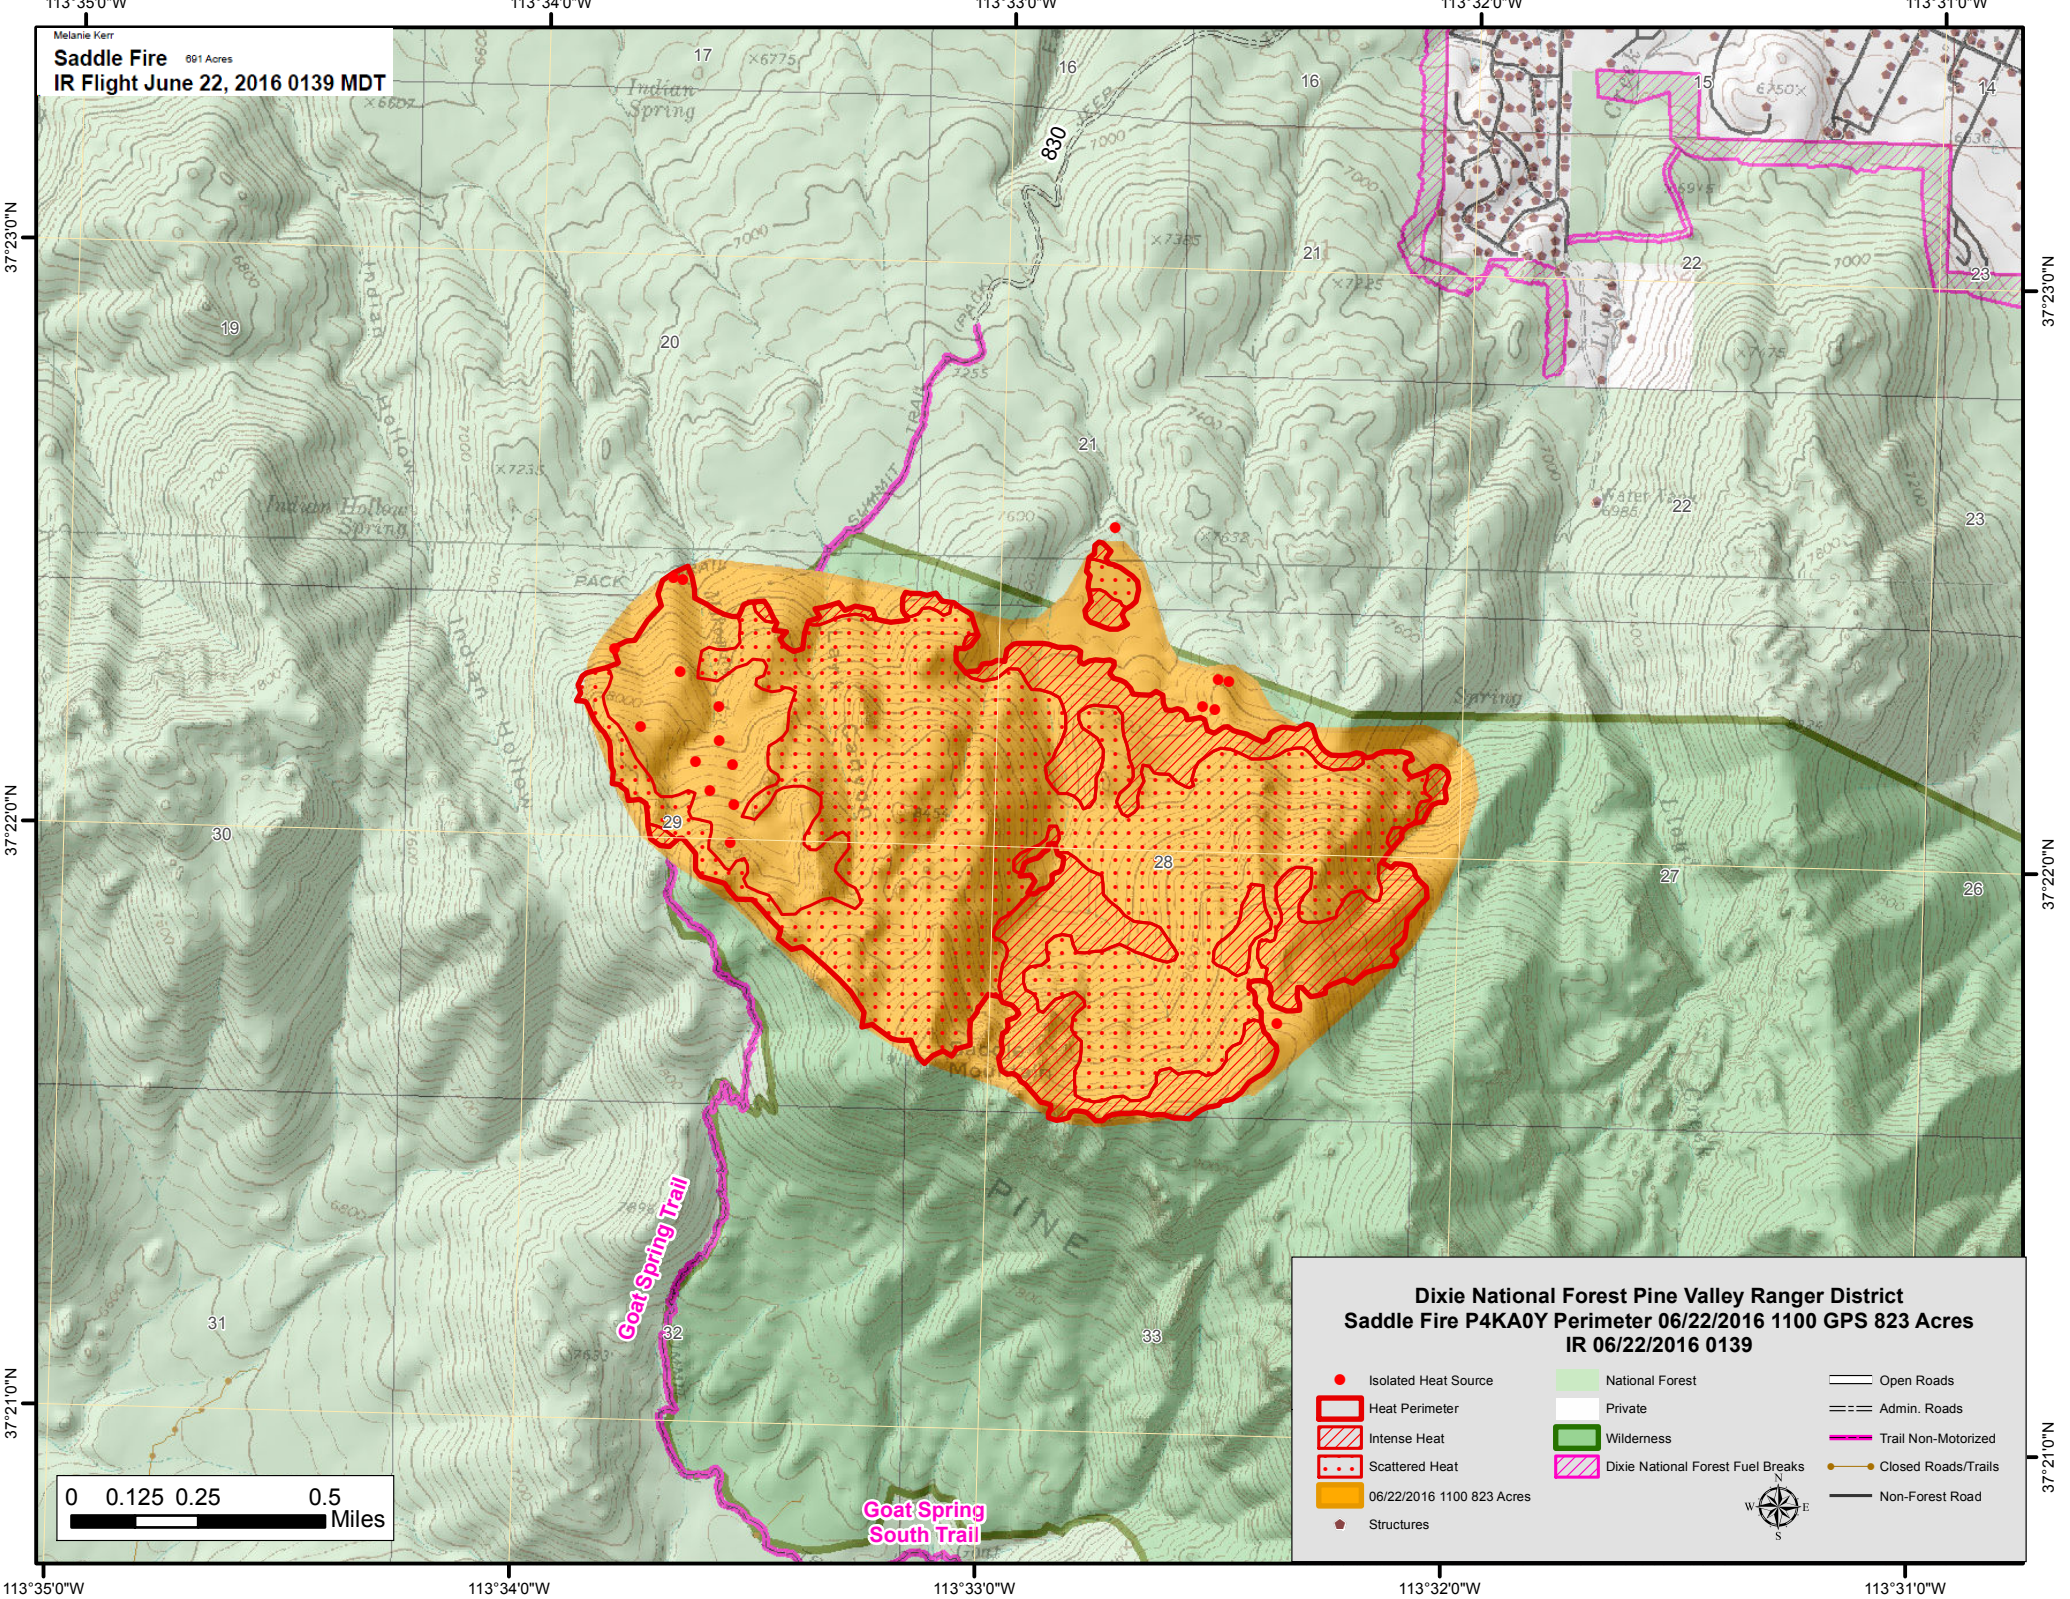

Melanie Kerr  
**Saddle Fire** 891 Acres  
 IR Flight June 22, 2016 0139 MDT

**Dixie National Forest Pine Valley Ranger District**  
**Saddle Fire P4KA0Y Perimeter 06/22/2016 1100 GPS 823 Acres**  
**IR 06/22/2016 0139**

Isolated Heat Source	National Forest	Open Roads
Heat Perimeter	Private	Admin. Roads
Intense Heat	Wilderness	Trail Non-Motorized
Scattered Heat	Dixie National Forest Fuel Breaks	Closed Roads/Trails
06/22/2016 1100 823 Acres		Non-Forest Road
Structures		