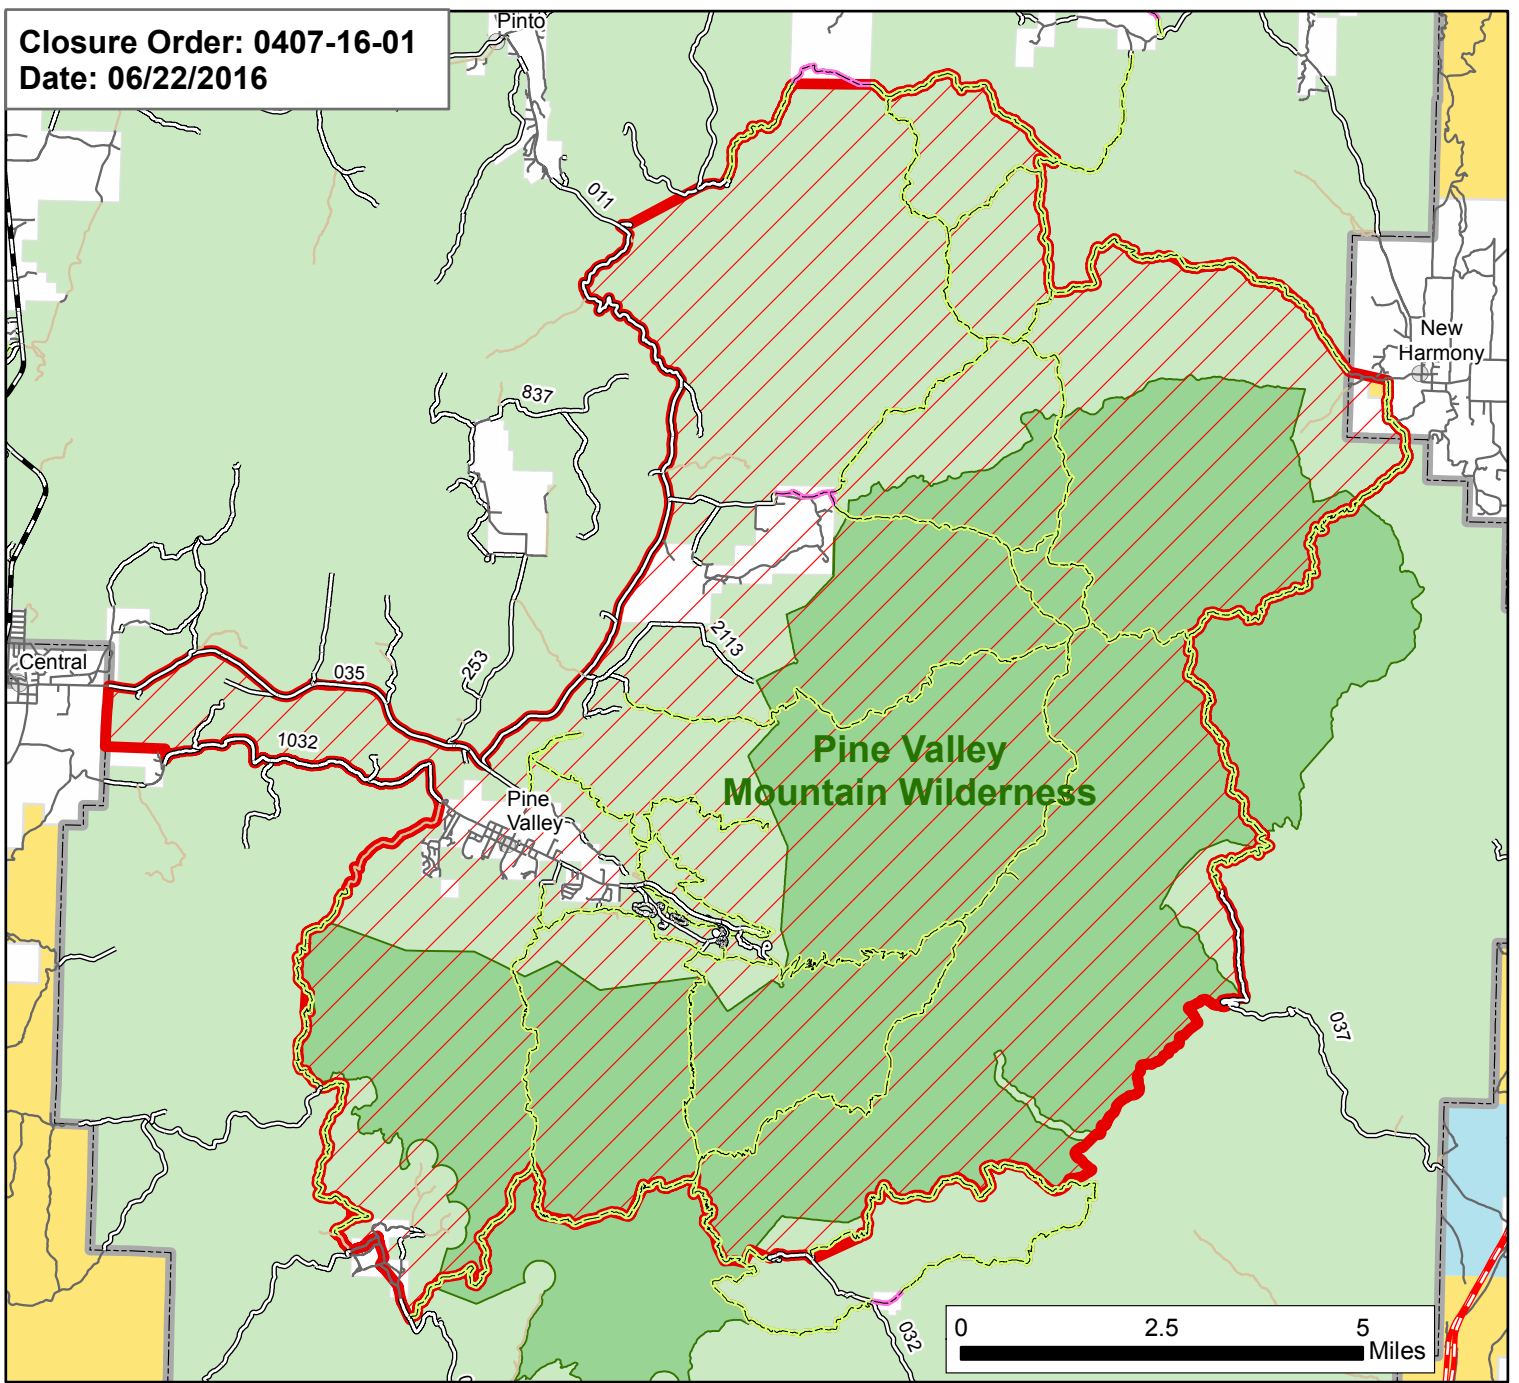

**Closure Order: 0407-16-01**  
**Date: 06/22/2016**

**Dixie National Forest Pine Valley Ranger District**  
**Saddle Fire**  
**Area Closure**

Legend			
	Closure Area		Interstate
	Forest Boundary		Highway
	National Forest		Open Roads
	BLM		Admin. Roads
	Bureau of Indian Affairs		Trail Non-Motorized
	National Park Service		Non-Forest Road
	Private		Non-Forest/Private Trails
	State		
	Wilderness		