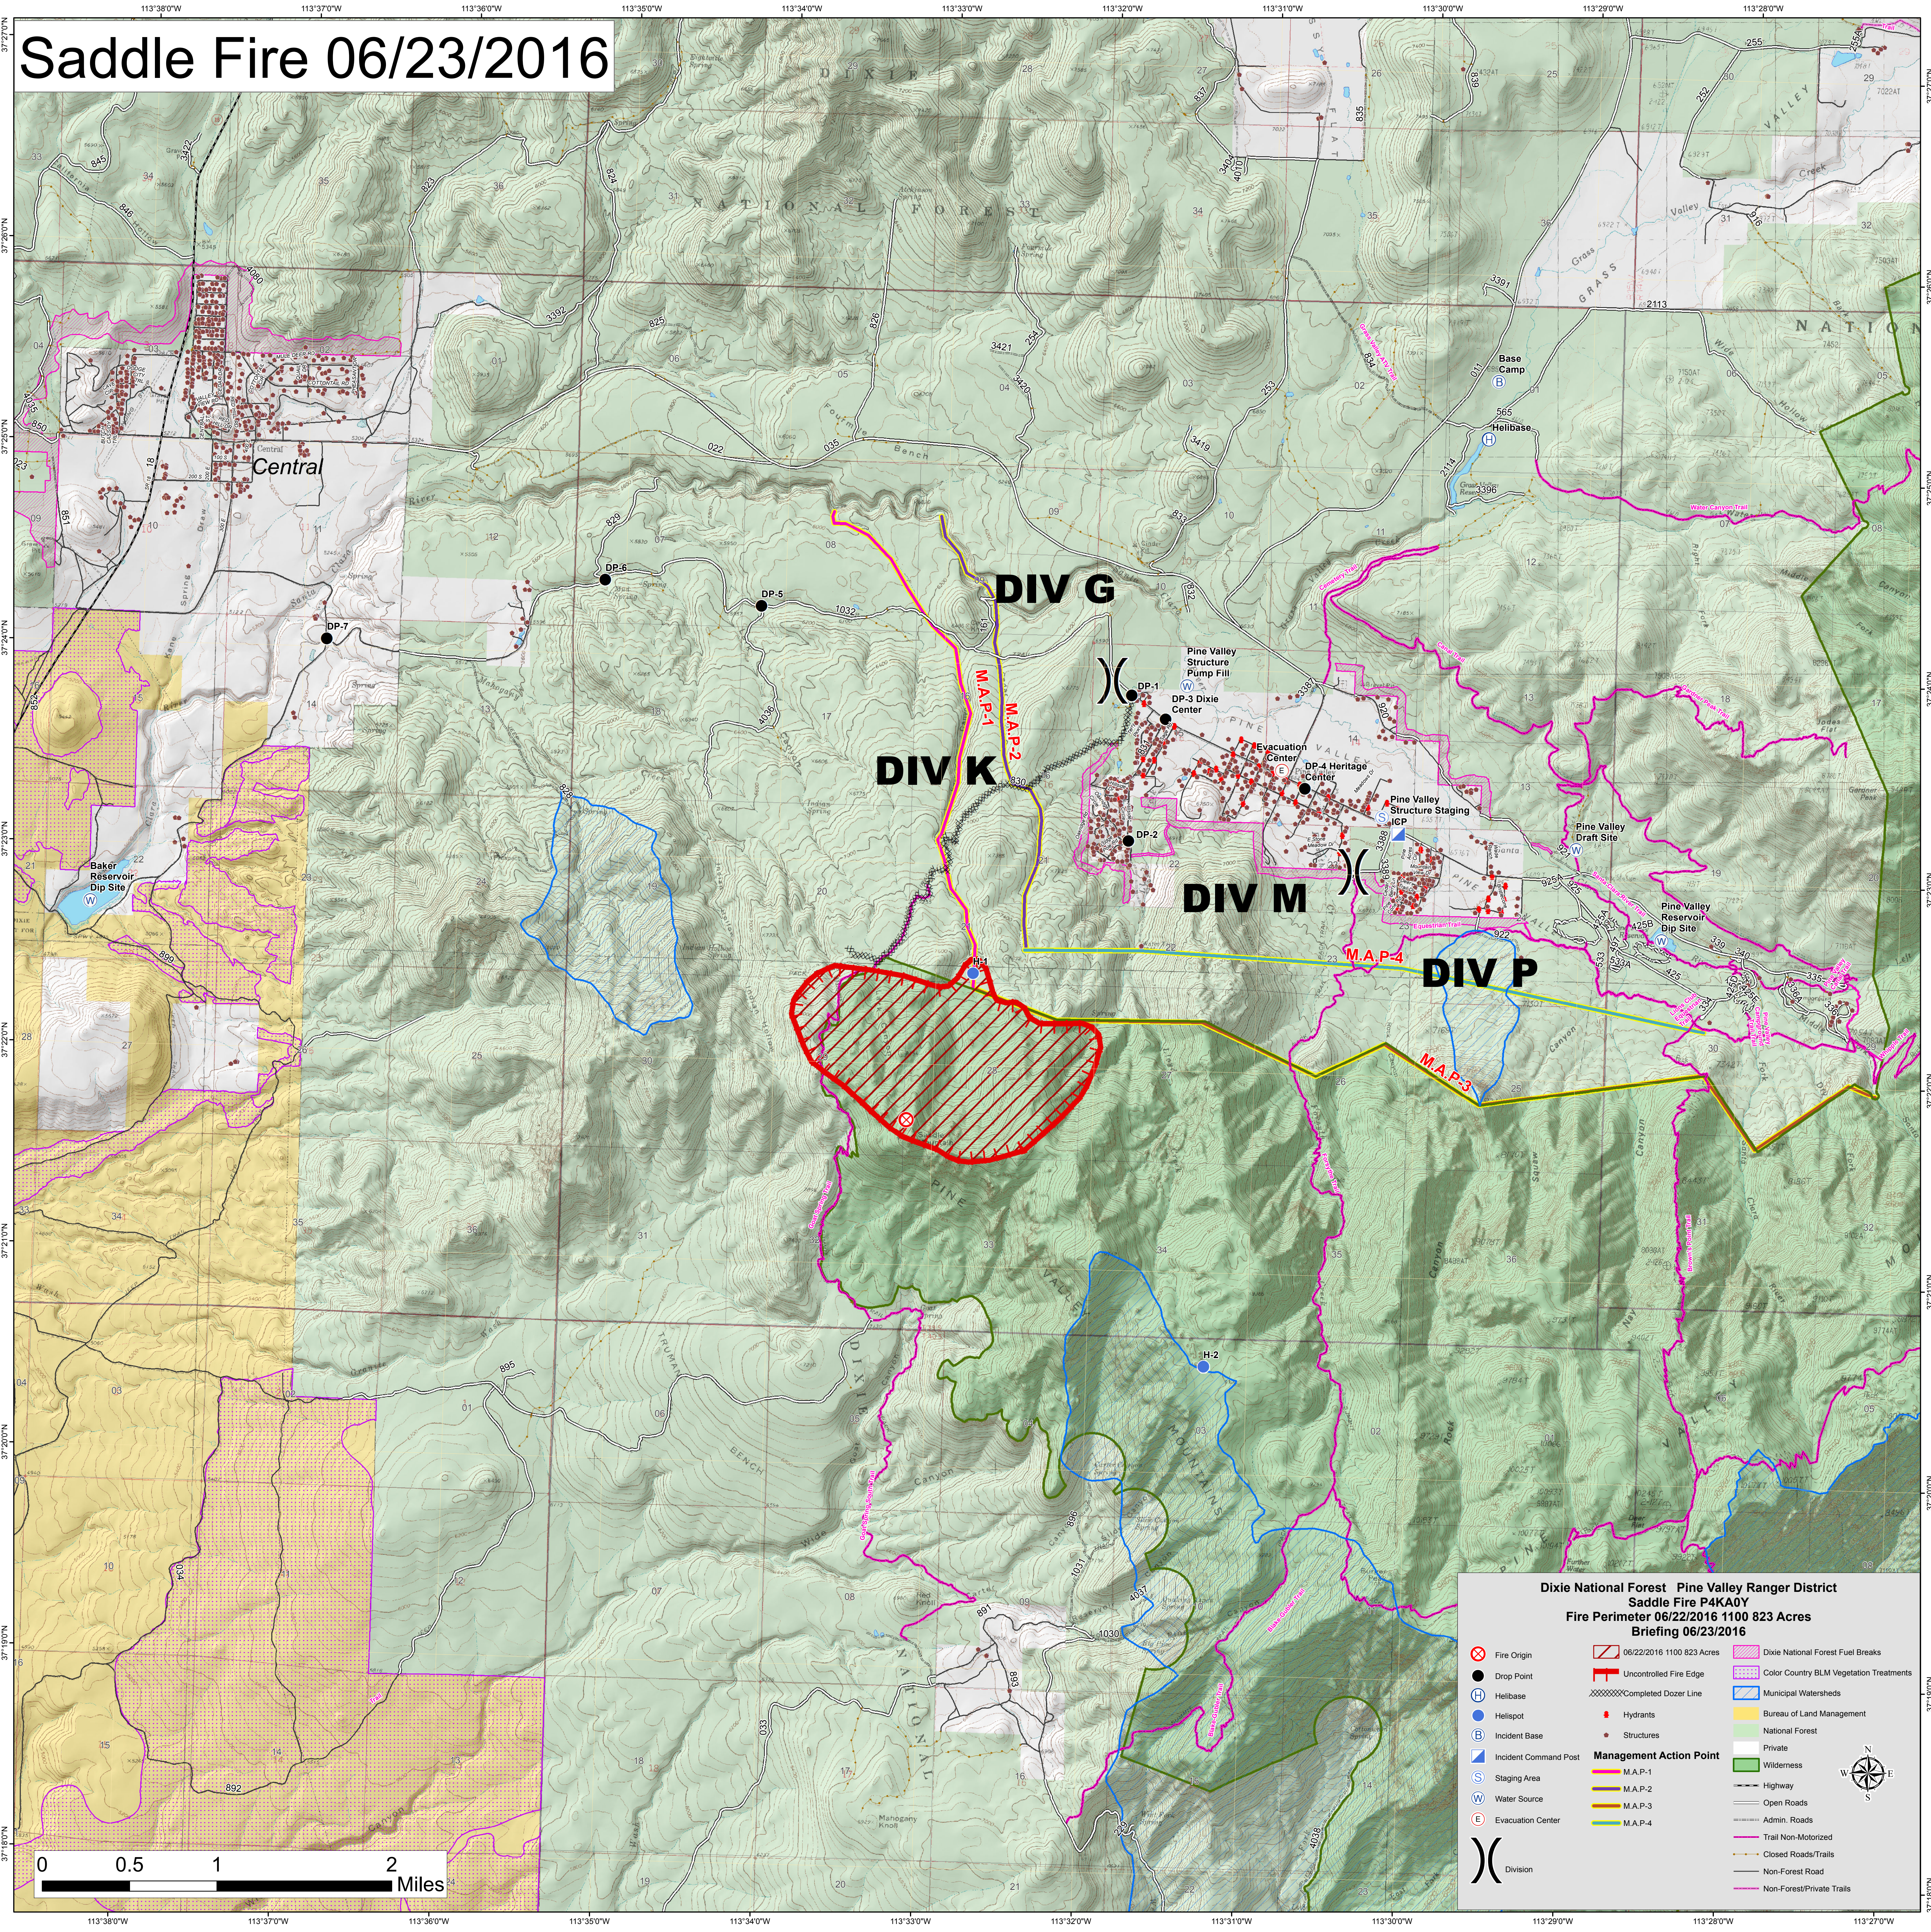

Saddle Fire 06/23/2016

Dixie National Forest Pine Valley Ranger District
Saddle Fire P4KA0Y
Fire Perimeter 06/22/2016 1100 823 Acres
Briefing 06/23/2016

| | | |
|-----------------------|--------------------------------|---|
| Fire Origin | 06/22/2016 1100 823 Acres | Dixie National Forest Fuel Breaks |
| Drop Point | Uncontrolled Fire Edge | Color Country BLM Vegetation Treatments |
| Helibase | Completed Dozer Line | Municipal Watersheds |
| Helispot | Hydrants | Bureau of Land Management |
| Incident Base | Structures | National Forest |
| Incident Command Post | Management Action Point | Private |
| Staging Area | M.A.P-1 | Wilderness |
| Water Source | M.A.P-2 | Highway |
| Evacuation Center | M.A.P-3 | Open Roads |
| Division | M.A.P-4 | Admin. Roads |
| | | Closed Roads/Trails |
| | | Non-Forest Road |
| | | Trail Non-Motorized |
| | | Closed Roads/Trails |
| | | Non-Forest/Private Trails |