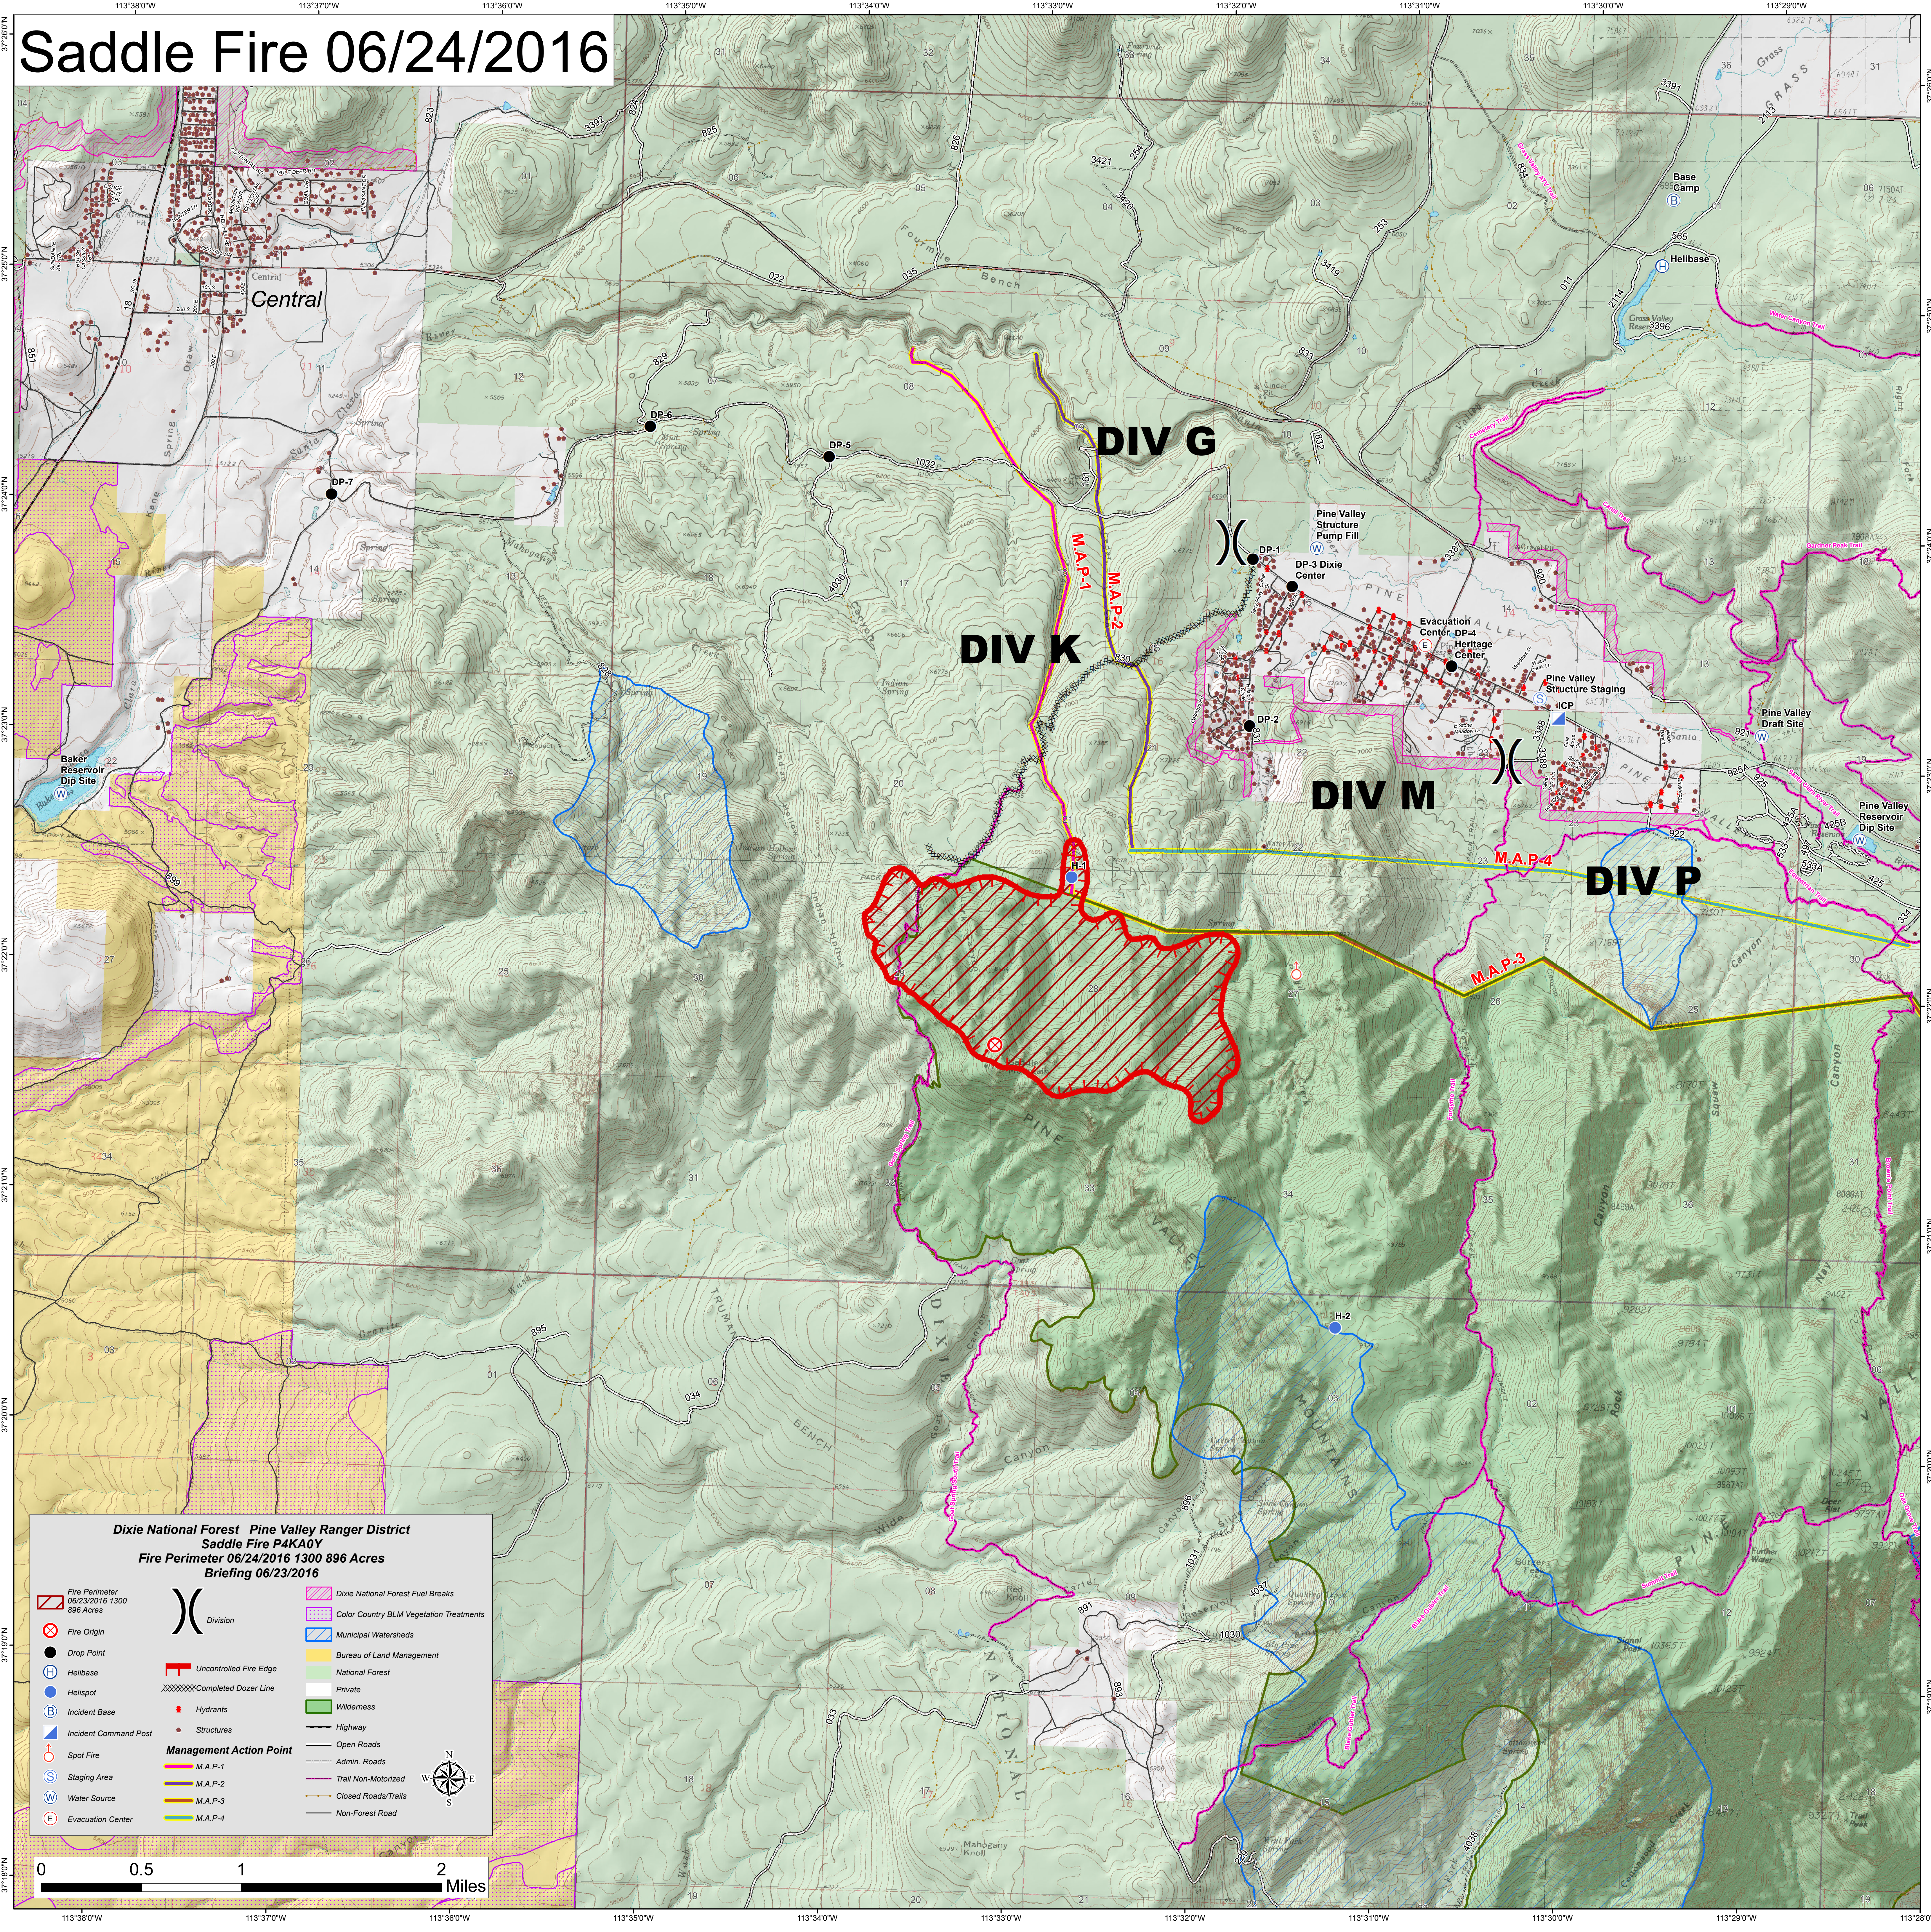

Saddle Fire 06/24/2016

Dixie National Forest Pine Valley Ranger District
Saddle Fire P4KA0Y
Fire Perimeter 06/24/2016 1300 896 Acres
Briefing 06/23/2016

- | | | |
|------------------------------------------|------------------------|-----------------------------------------|
| Fire Perimeter 06/23/2016 1300 896 Acres | Fire Origin | Dixie National Forest Fuel Breaks |
| Drop Point | Uncontrolled Fire Edge | Color Country BLM Vegetation Treatments |
| Helibase | Completed Dozer Line | Municipal Watersheds |
| Incident Base | Hydrants | Bureau of Land Management |
| Incident Command Post | Structures | National Forest |
| Spot Fire | M.A.P.-1 | Private |
| Staging Area | M.A.P.-2 | Wilderness |
| Water Source | M.A.P.-3 | Highway |
| Evacuation Center | M.A.P.-4 | Open Roads |
| | | Admin. Roads |
| | | Trail Non-Motorized |
| | | Closed Roads/Trails |
| | | Non-Forest Road |