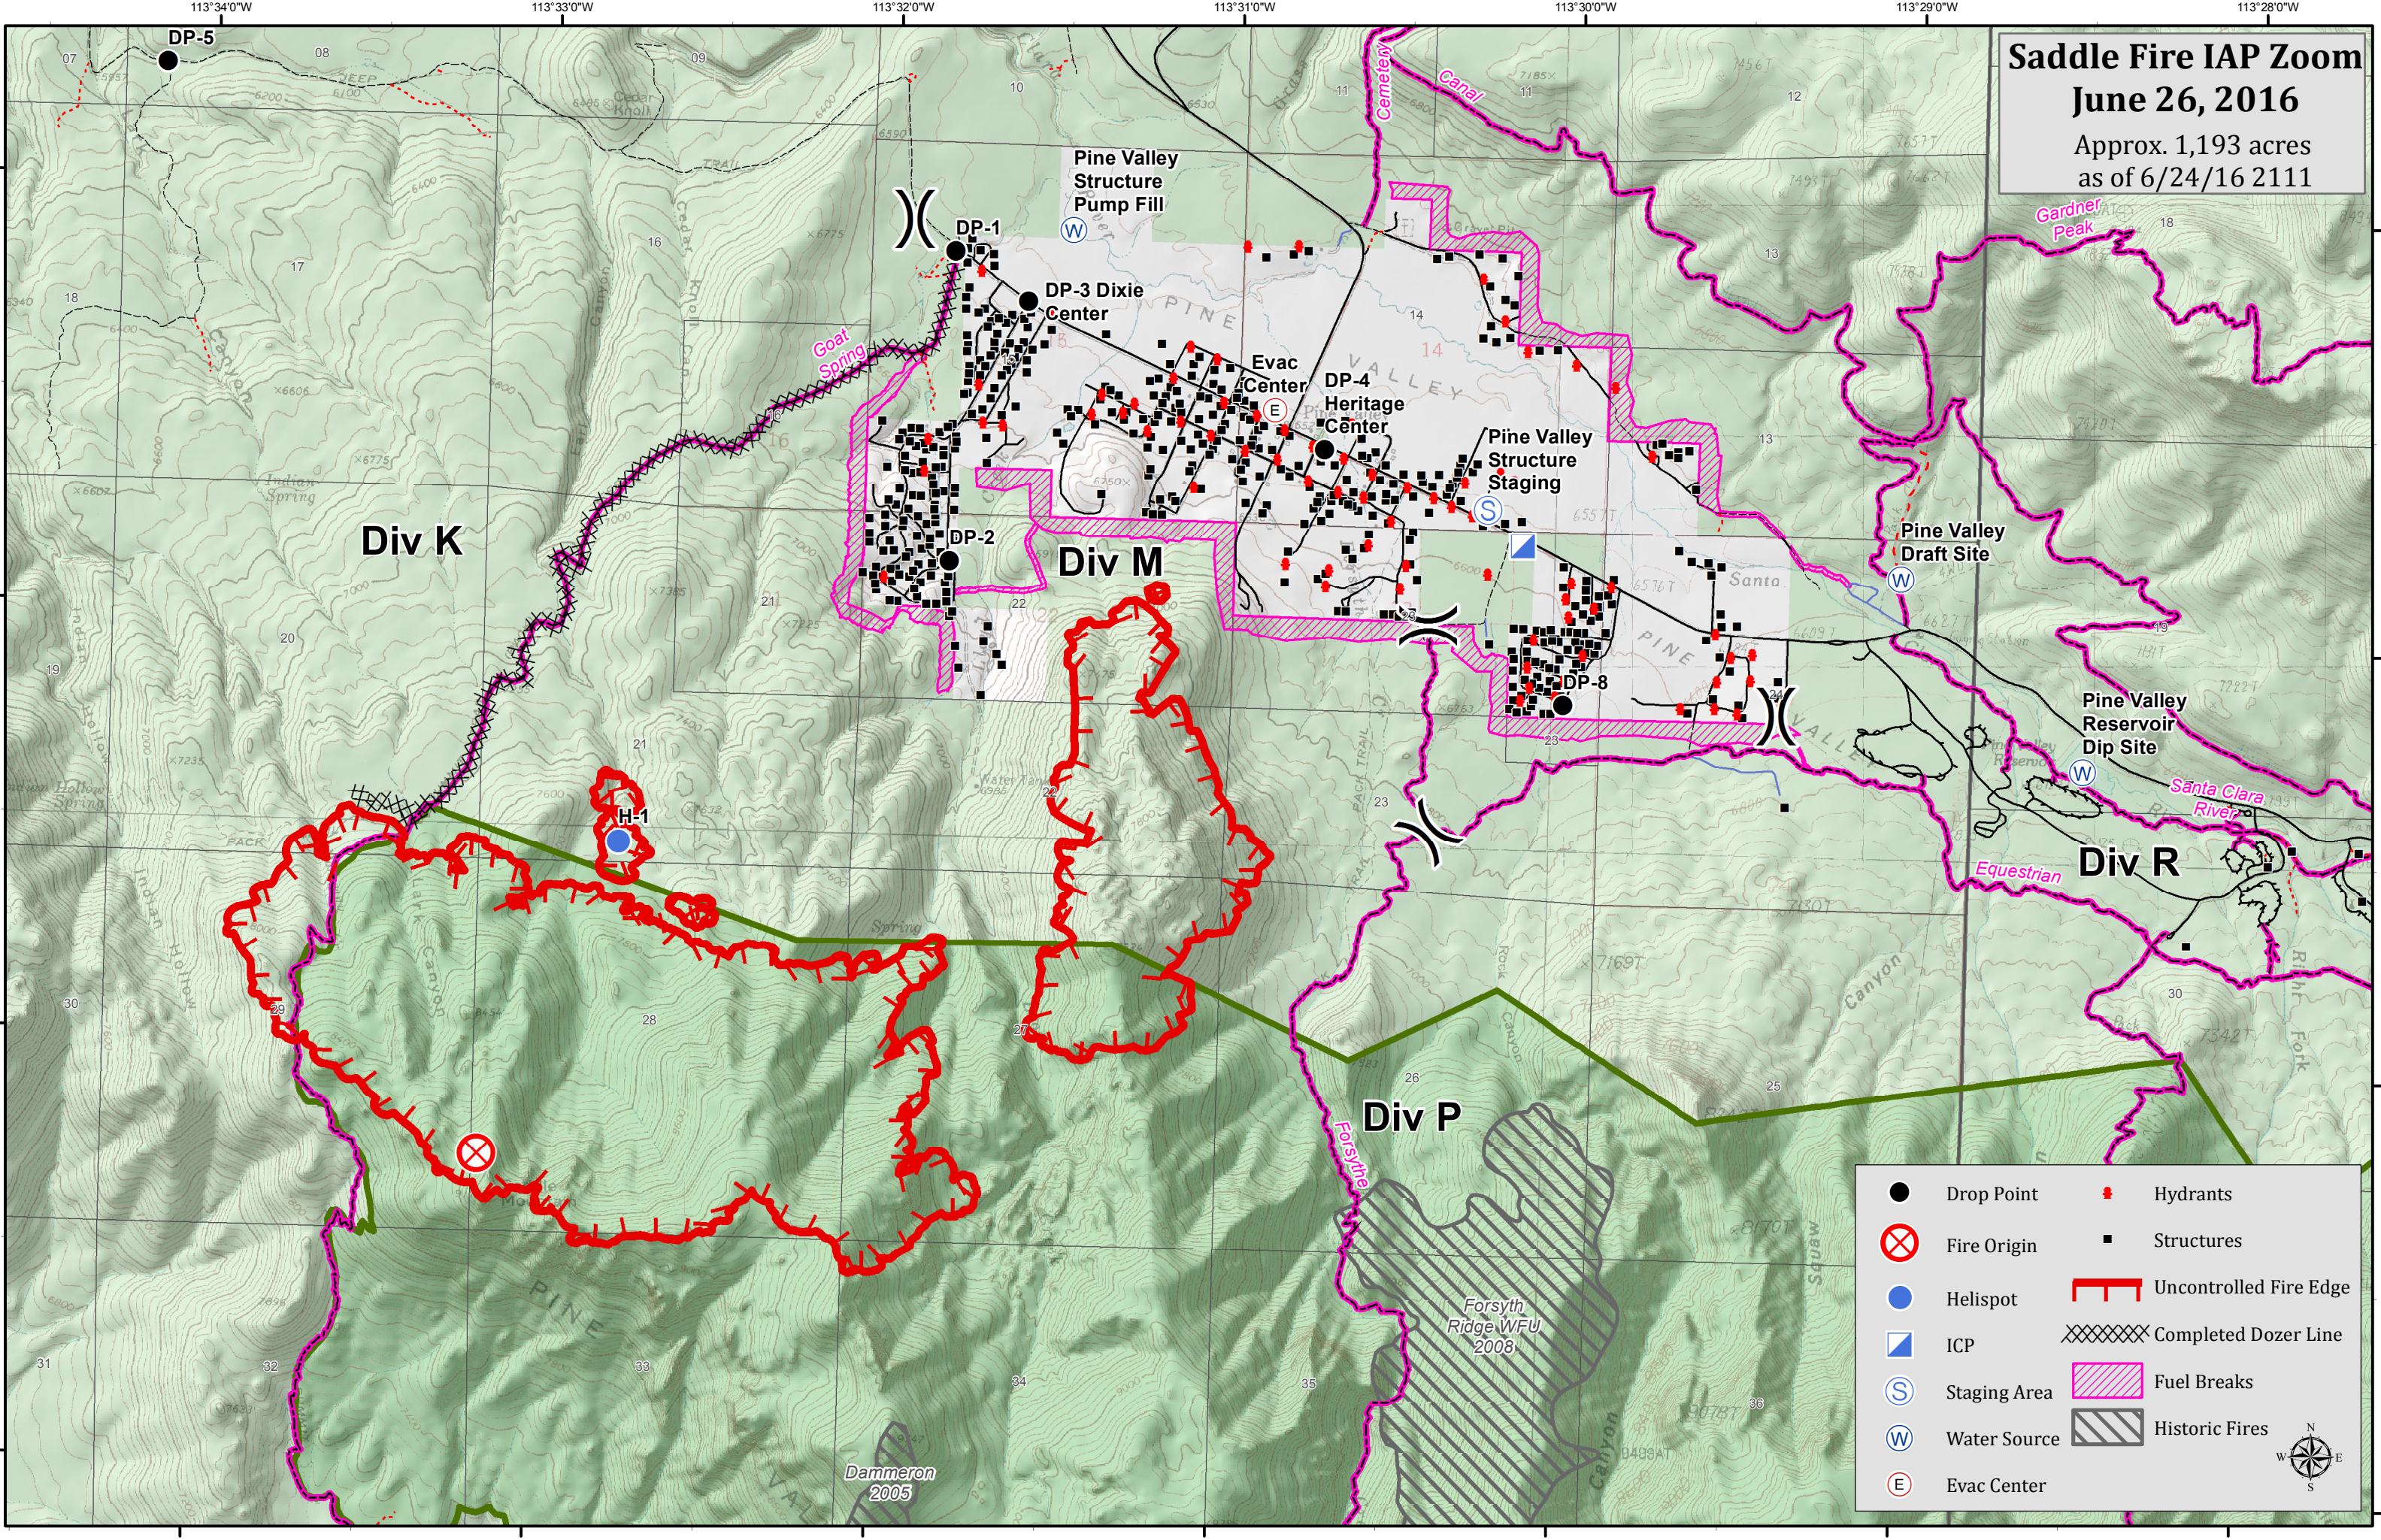

Saddle Fire IAP Zoom
June 26, 2016
 Approx. 1,193 acres
 as of 6/24/16 2111

●	Drop Point	●	Hydrants
⊗	Fire Origin	■	Structures
●	Helispot	—	Uncontrolled Fire Edge
▀	ICP	XXXXXX	Completed Dozer Line
Ⓢ	Staging Area	▨	Fuel Breaks
Ⓜ	Water Source	▩	Historic Fires
ⓔ	Evac Center		