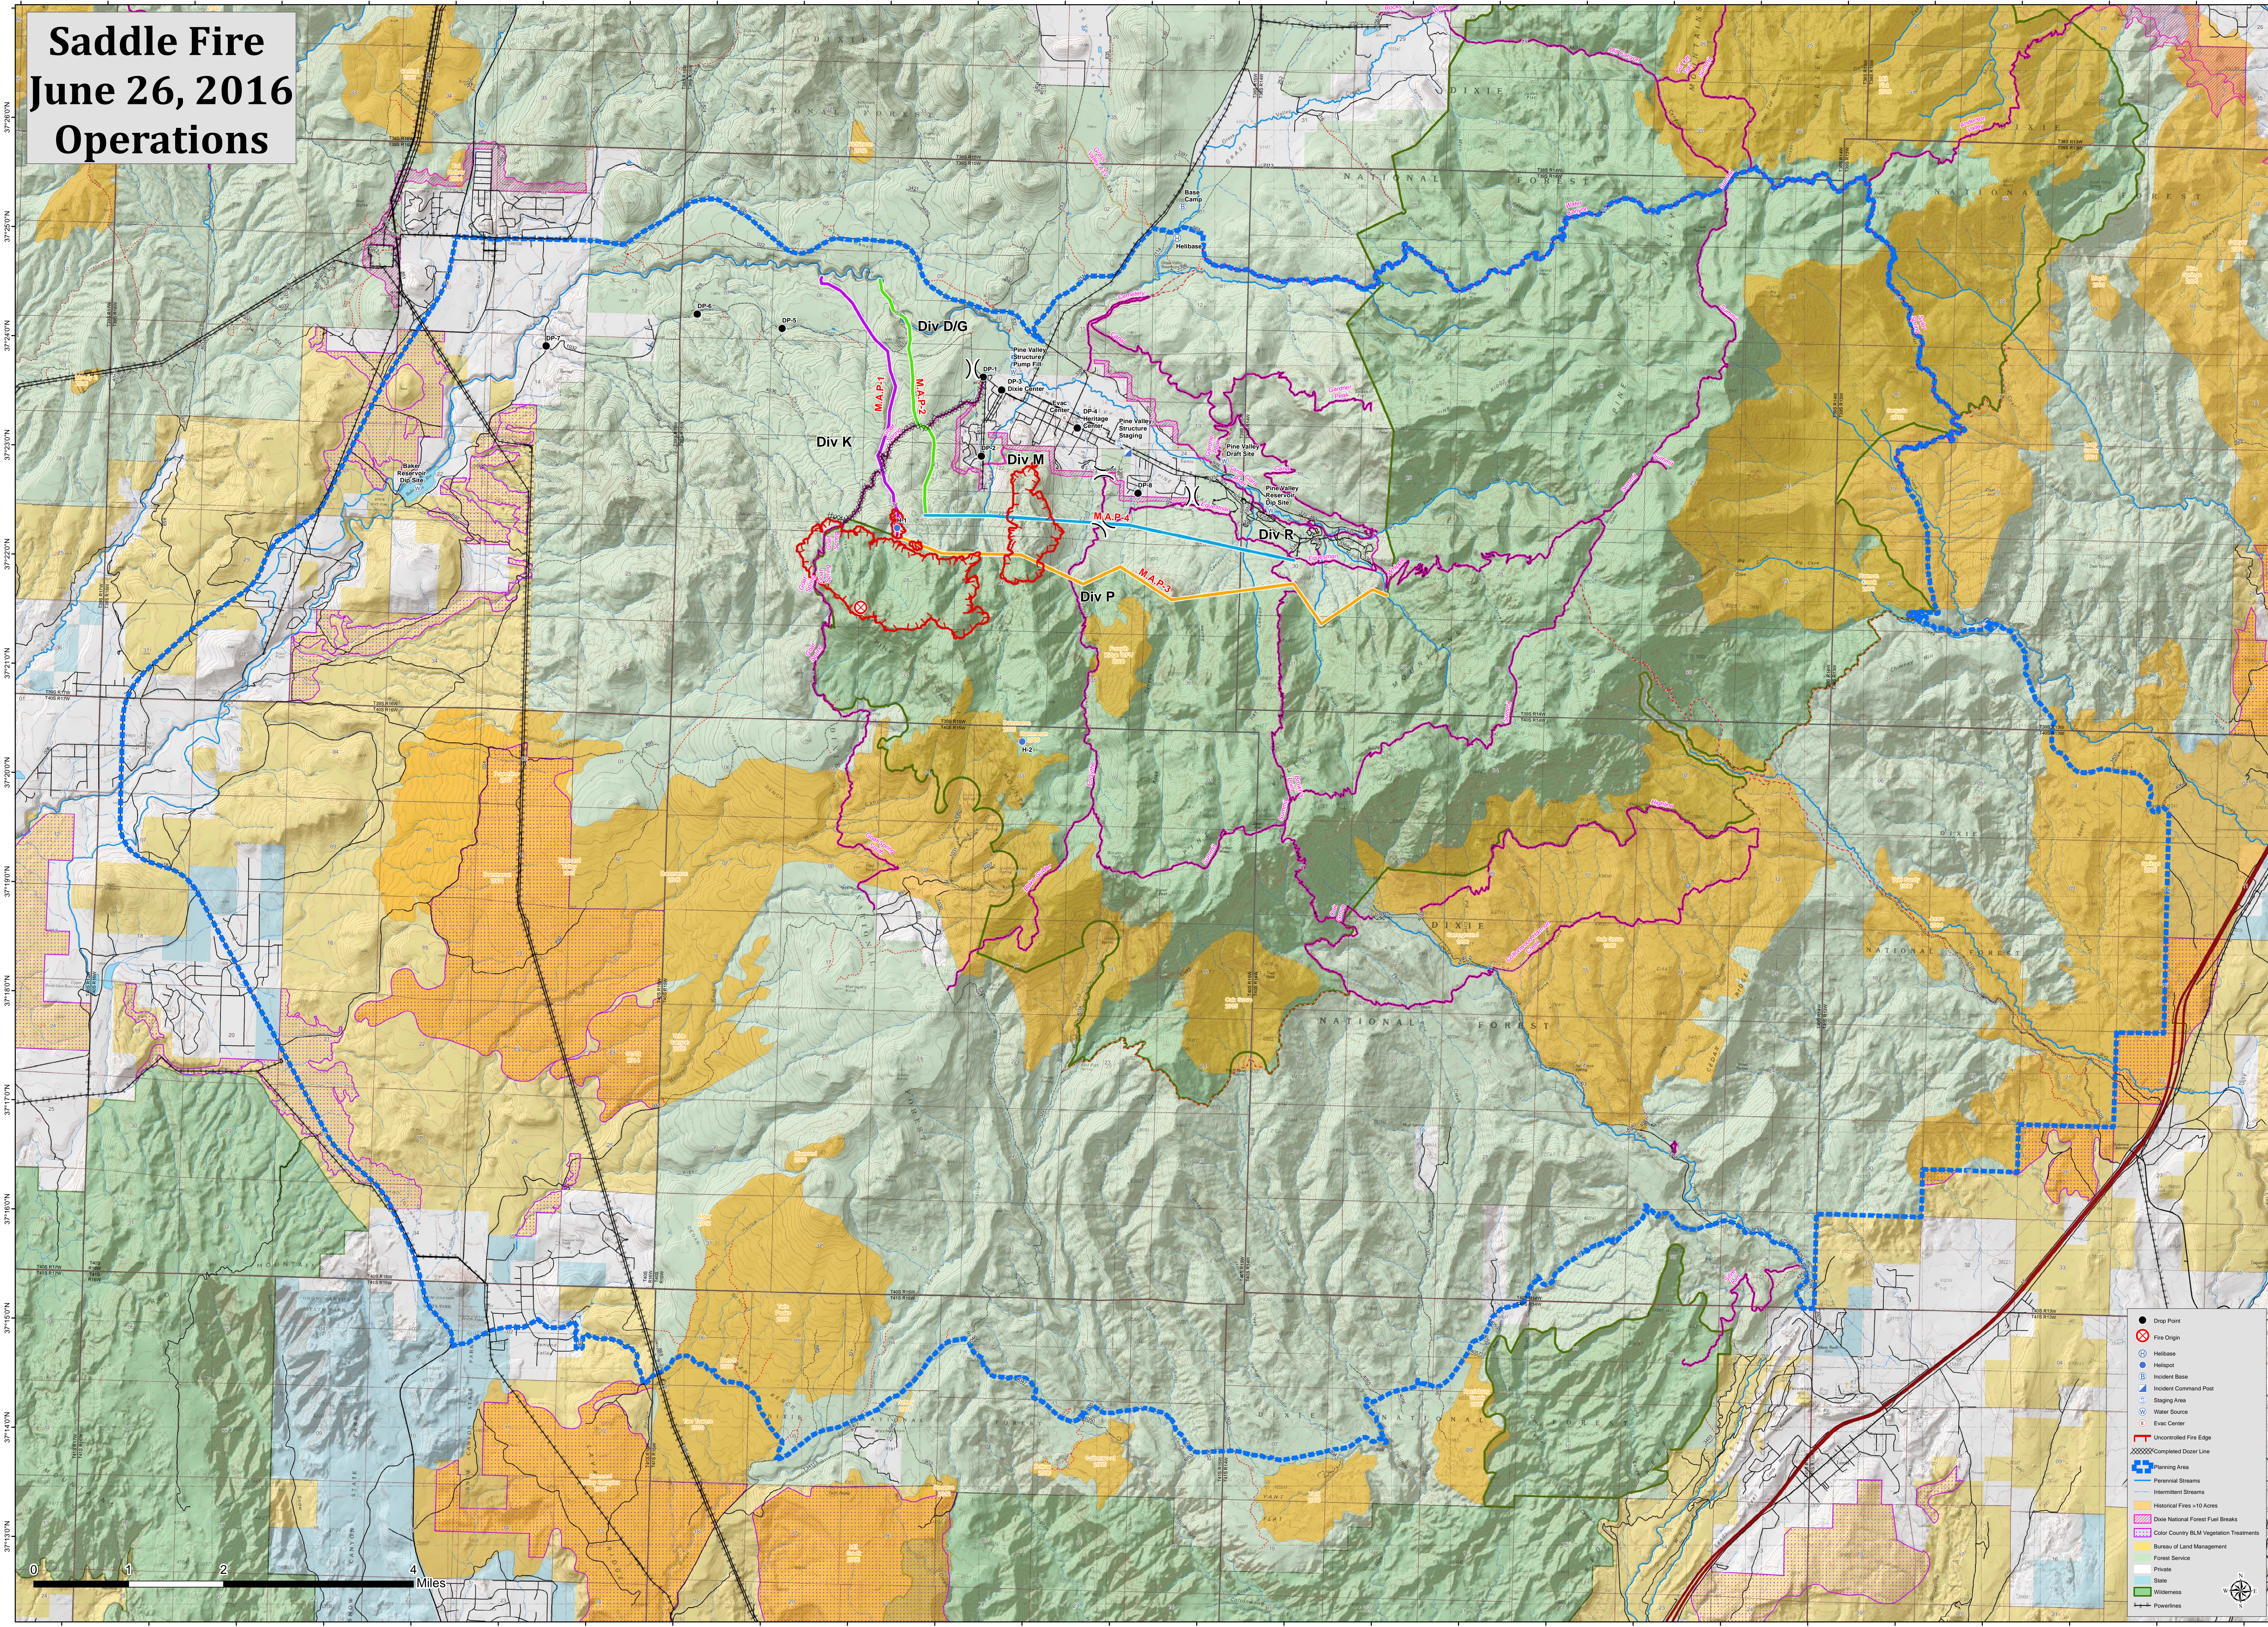

Saddle Fire June 26, 2016 Operations

- Drop Point
- ⊗ Fire Origin
- ⊕ Helibase
- ⊙ Helipod
- ⊖ Incident Base
- ⊕ Staging Area
- ⊖ Water Source
- ⊙ Evac Center
- ⊖ Uncontrolled Fire Edge
- ⊕ Completed Dose Line
- ⊖ Planning Area
- ⊕ Perennial Streams
- ⊖ Intermittent Streams
- ⊕ Historical Fires > 10 Acres
- ⊖ Dixie National Forest Fuel Breaks
- ⊕ Color Country BLM Vegetation Treatments
- ⊖ Bureau of Land Management
- ⊕ Forest Service
- ⊖ Private
- ⊕ State
- ⊖ Wilderness
- ⊕ Powerlines