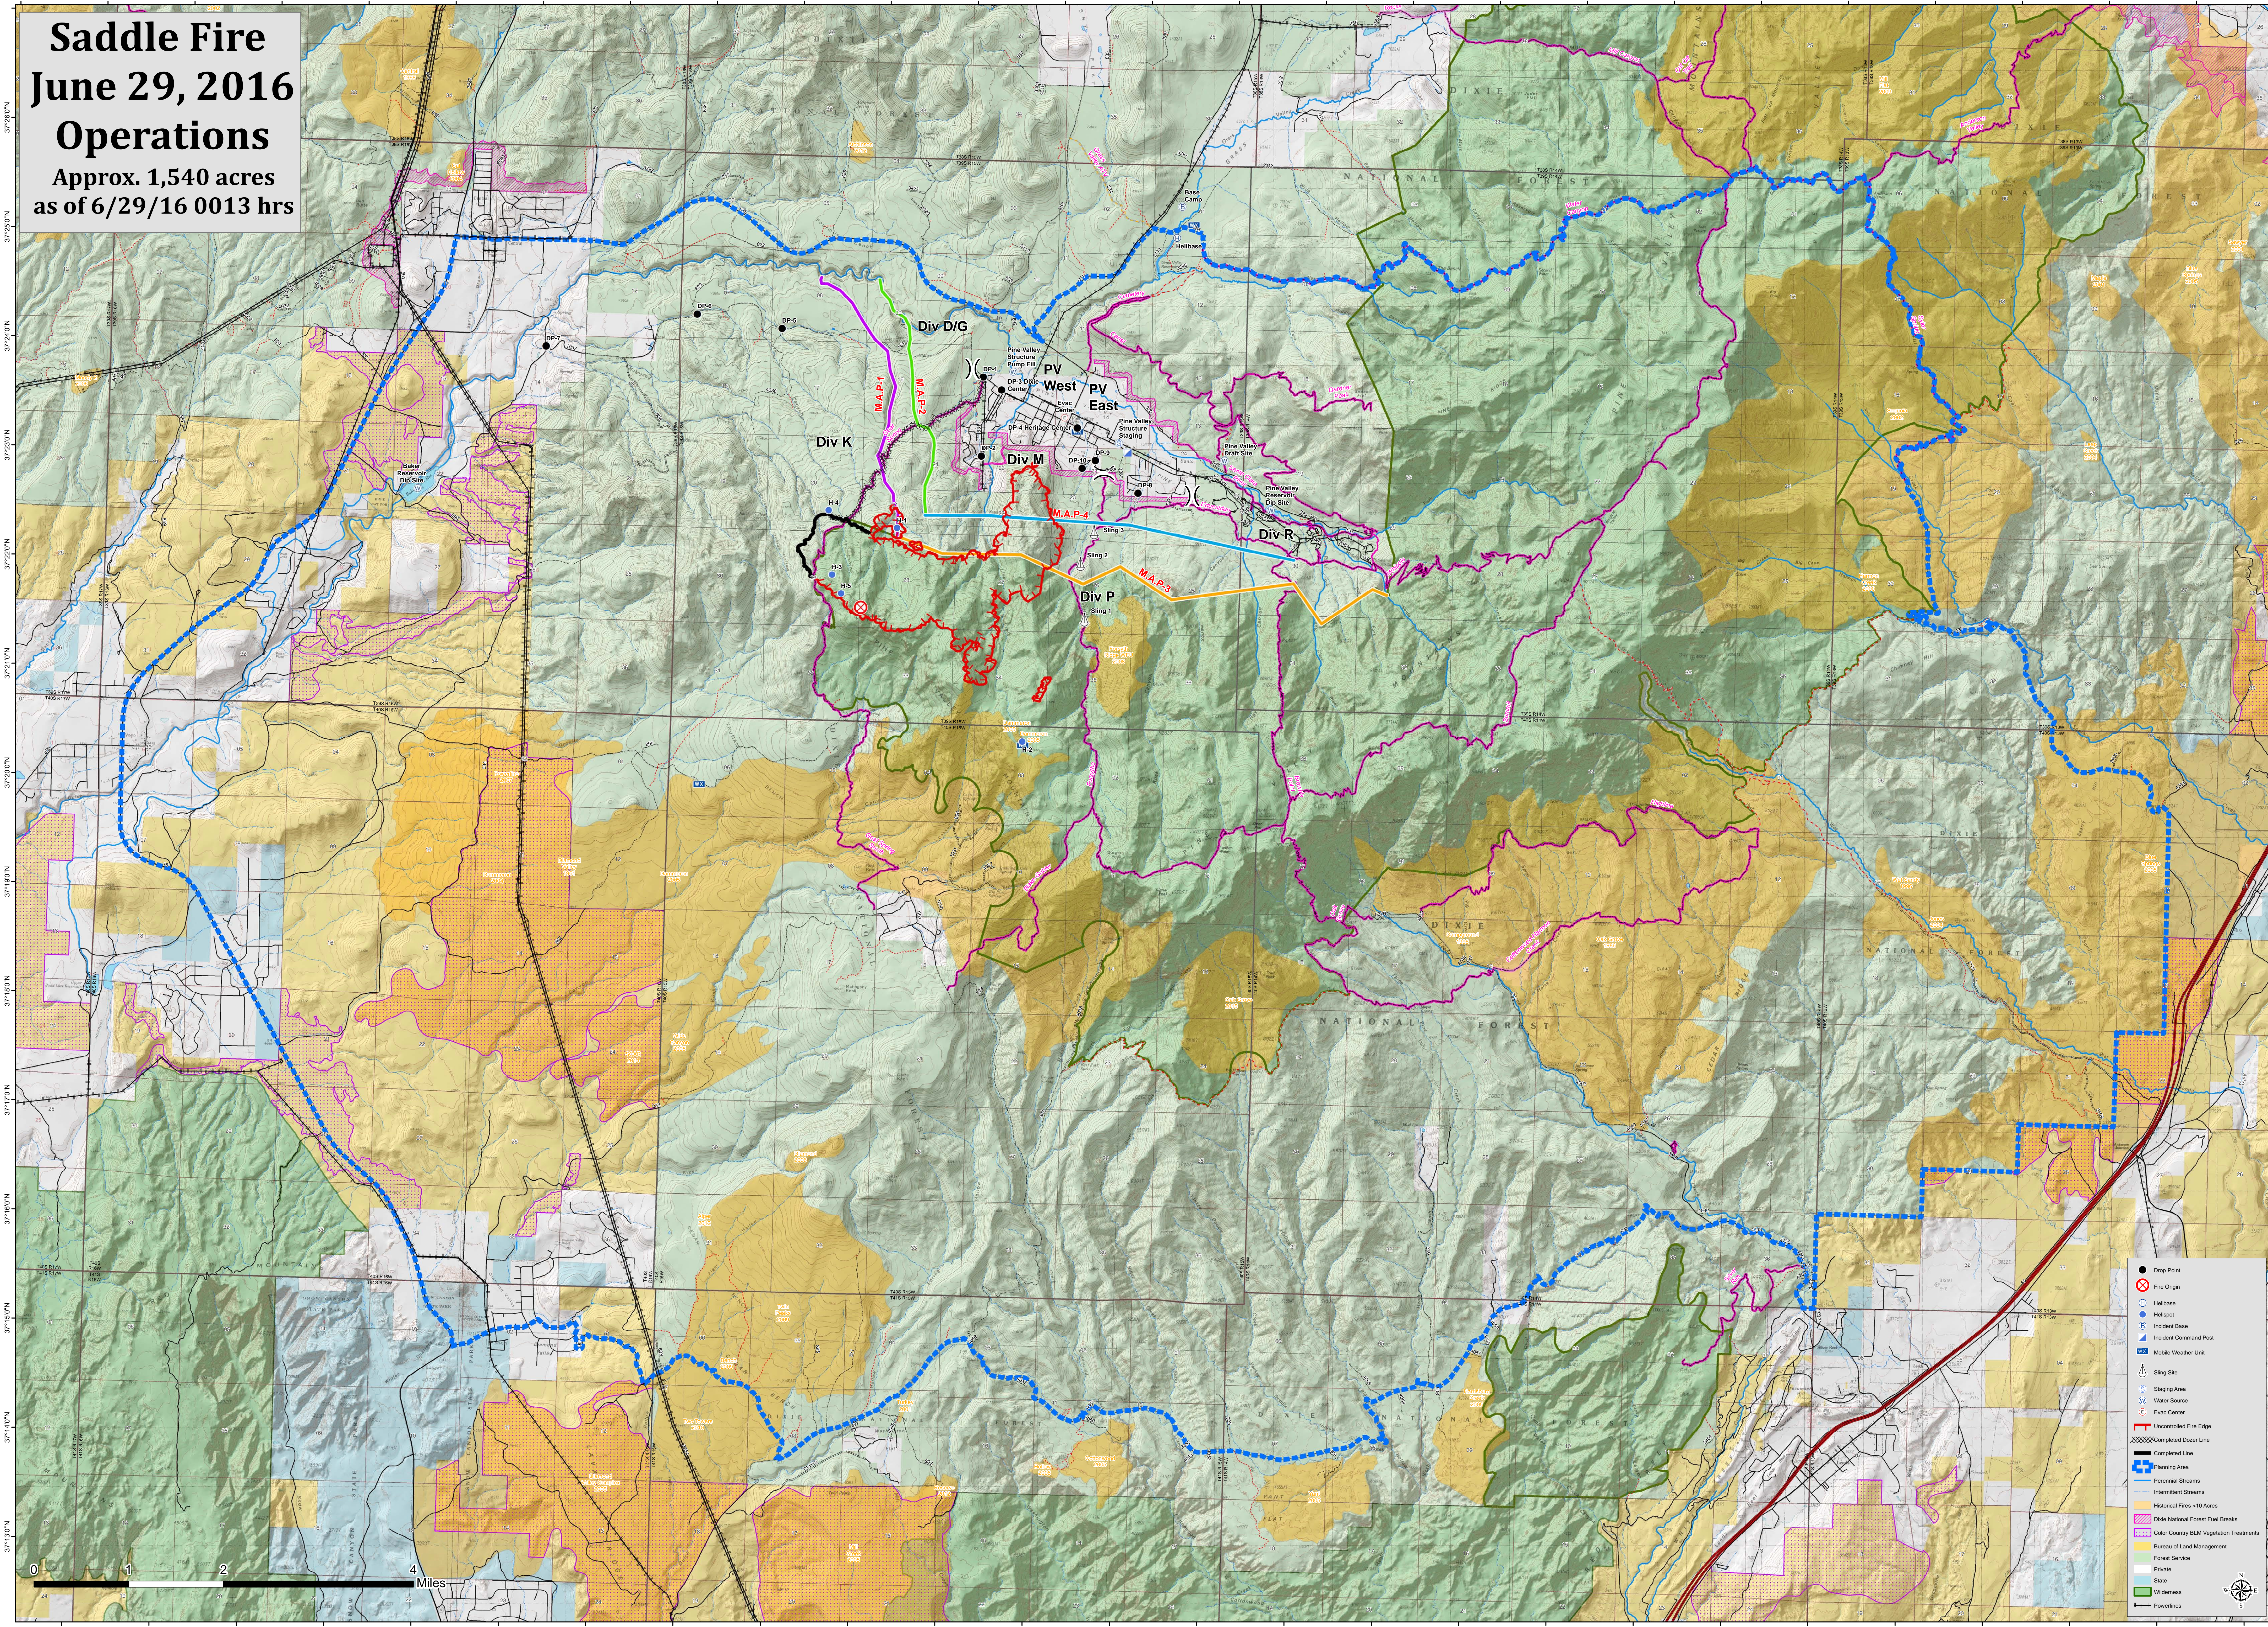

Saddle Fire June 29, 2016 Operations

Approx. 1,540 acres
as of 6/29/16 0013 hrs

- Drop Point
- ⊗ Fire Origin
- ⊕ Heliport
- ⊙ Incident Base
- ⊙ Incident Command Post
- ⊙ Mobile Weather Unit
- ⊙ Staging Area
- ⊙ Water Source
- ⊙ Evac Center
- Uncontrolled Fire Edge
- Completed Fire Line
- Completed Line
- Planning Area
- Perennial Streams
- Intermittent Streams
- Historical Fires > 10 Acres
- Dixie National Forest Breaks
- Color Country BLM Vegetation Treatments
- Bureau of Land Management
- Forest Service
- Private
- State
- Wilderness
- Powerlines