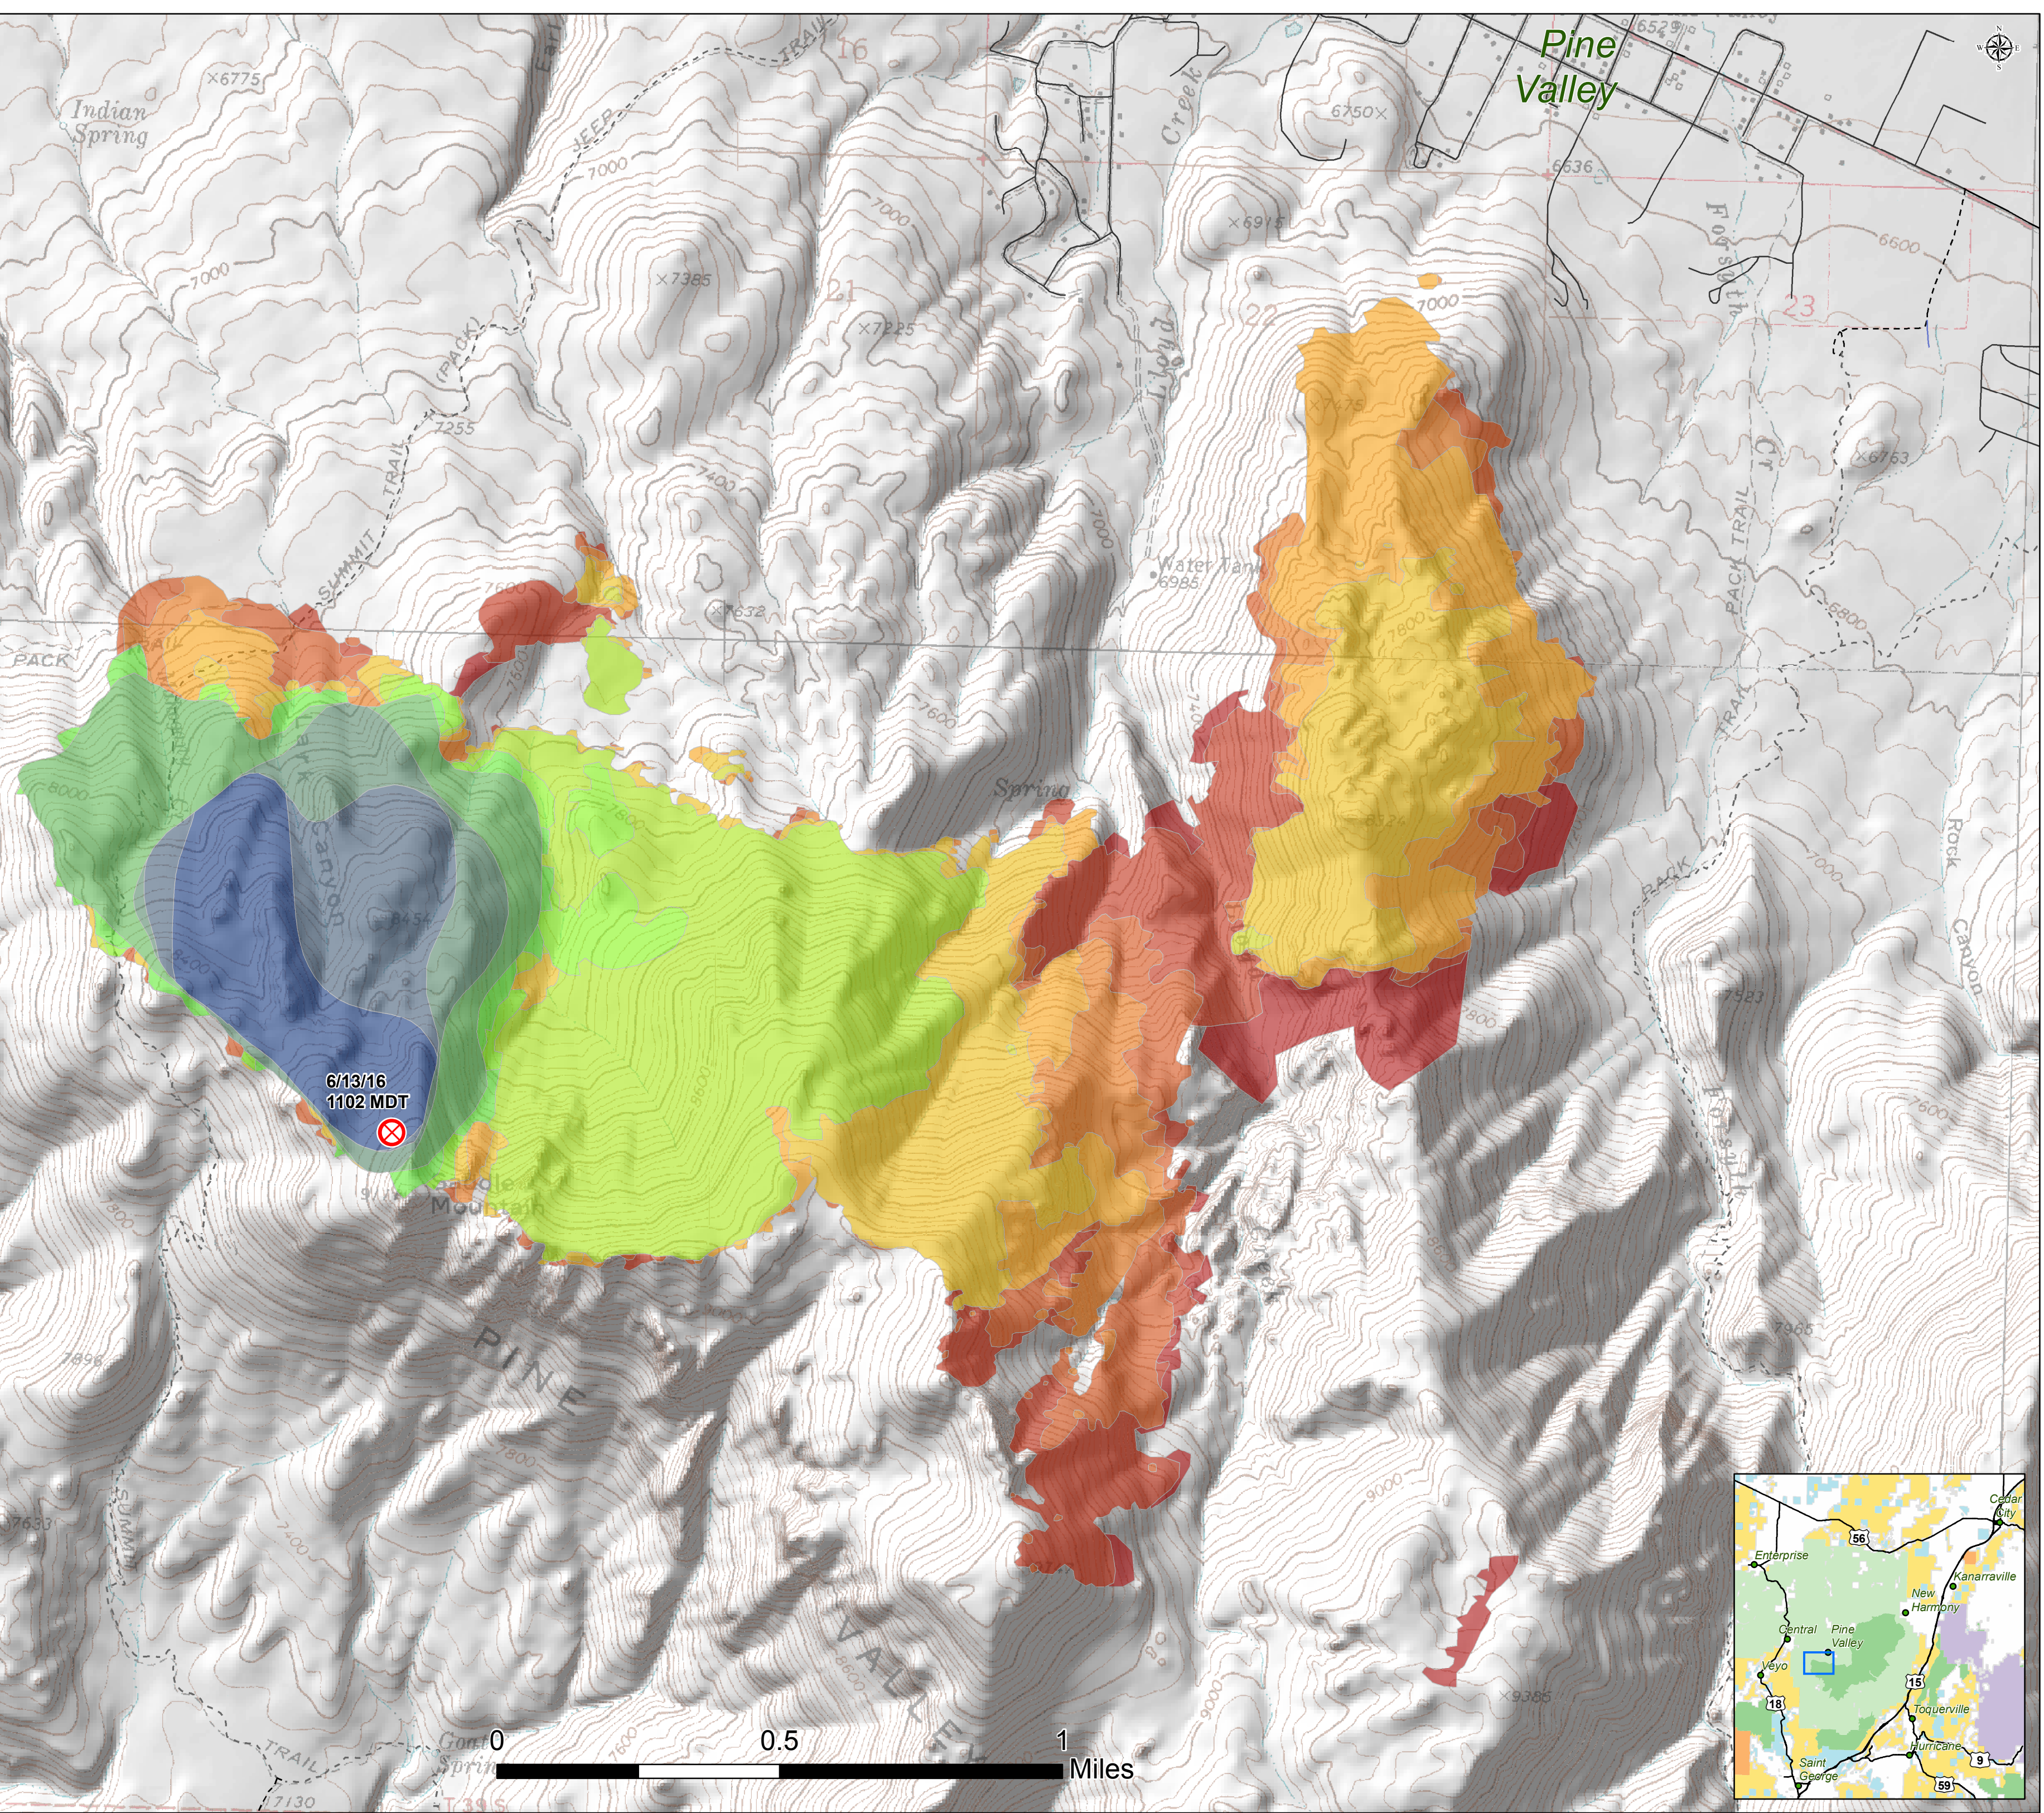

**Saddle Fire
Progression
UT-DIF-000219
June 29, 2016**
Approx. 1,540 acres as
of 6/29/16 at 0013 hrs

Date	Growth Acres	Total Acres
6/15/2016	91	91
6/16/2016	69	160
6/17/2016	49	209
6/18/2016	109	317
6/19/2016	20	337
6/20/2016	37	374
6/21/2016	316	690
6/22/2016	3	693
6/23/2016	261	953
6/24/2016	198	1,151
6/25/2016	83	1,234
6/26/2016	95	1,329
6/27/2016	141	1,470
6/28/2016	70	1,540