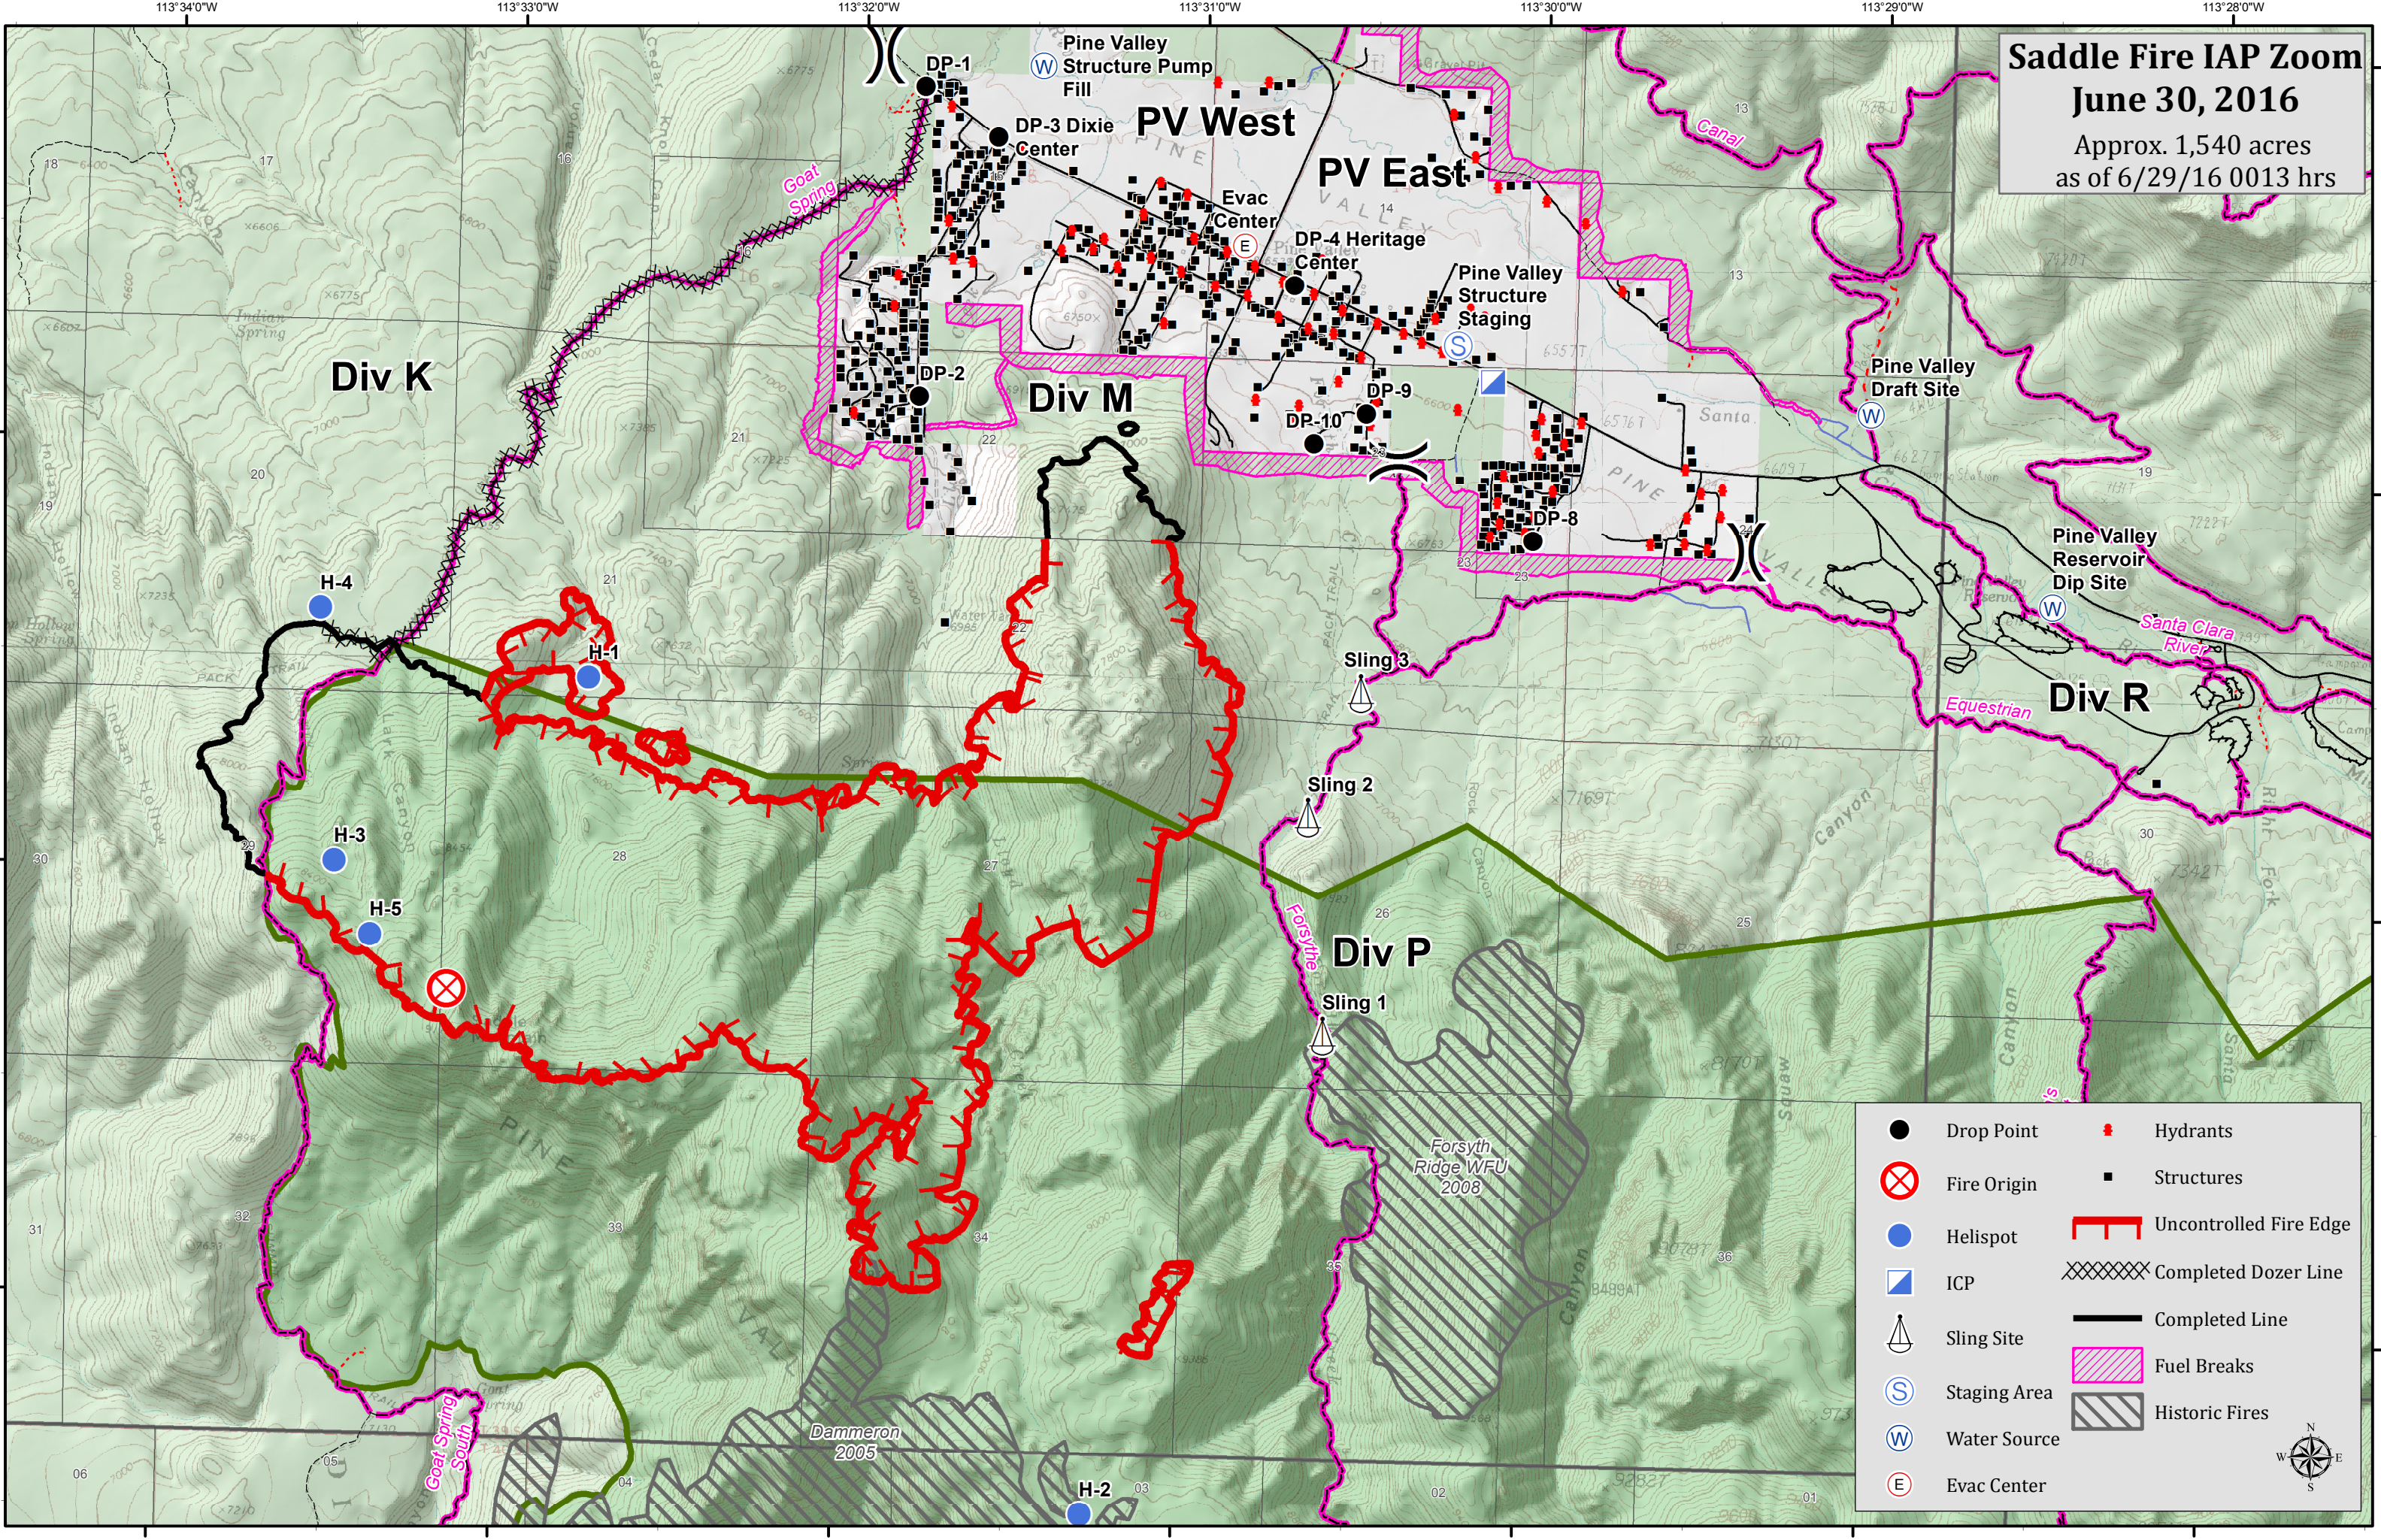

**Saddle Fire IAP Zoom**  
**June 30, 2016**  
 Approx. 1,540 acres  
 as of 6/29/16 0013 hrs

●	Drop Point	●	Hydrants
⊗	Fire Origin	■	Structures
●	Helispot	—	Uncontrolled Fire Edge
▀	ICP	XXXXXX	Completed Dozer Line
⚓	Sling Site	—	Completed Line
Ⓢ	Staging Area	▨	Fuel Breaks
Ⓜ	Water Source	▩	Historic Fires
ⓔ	Evac Center		