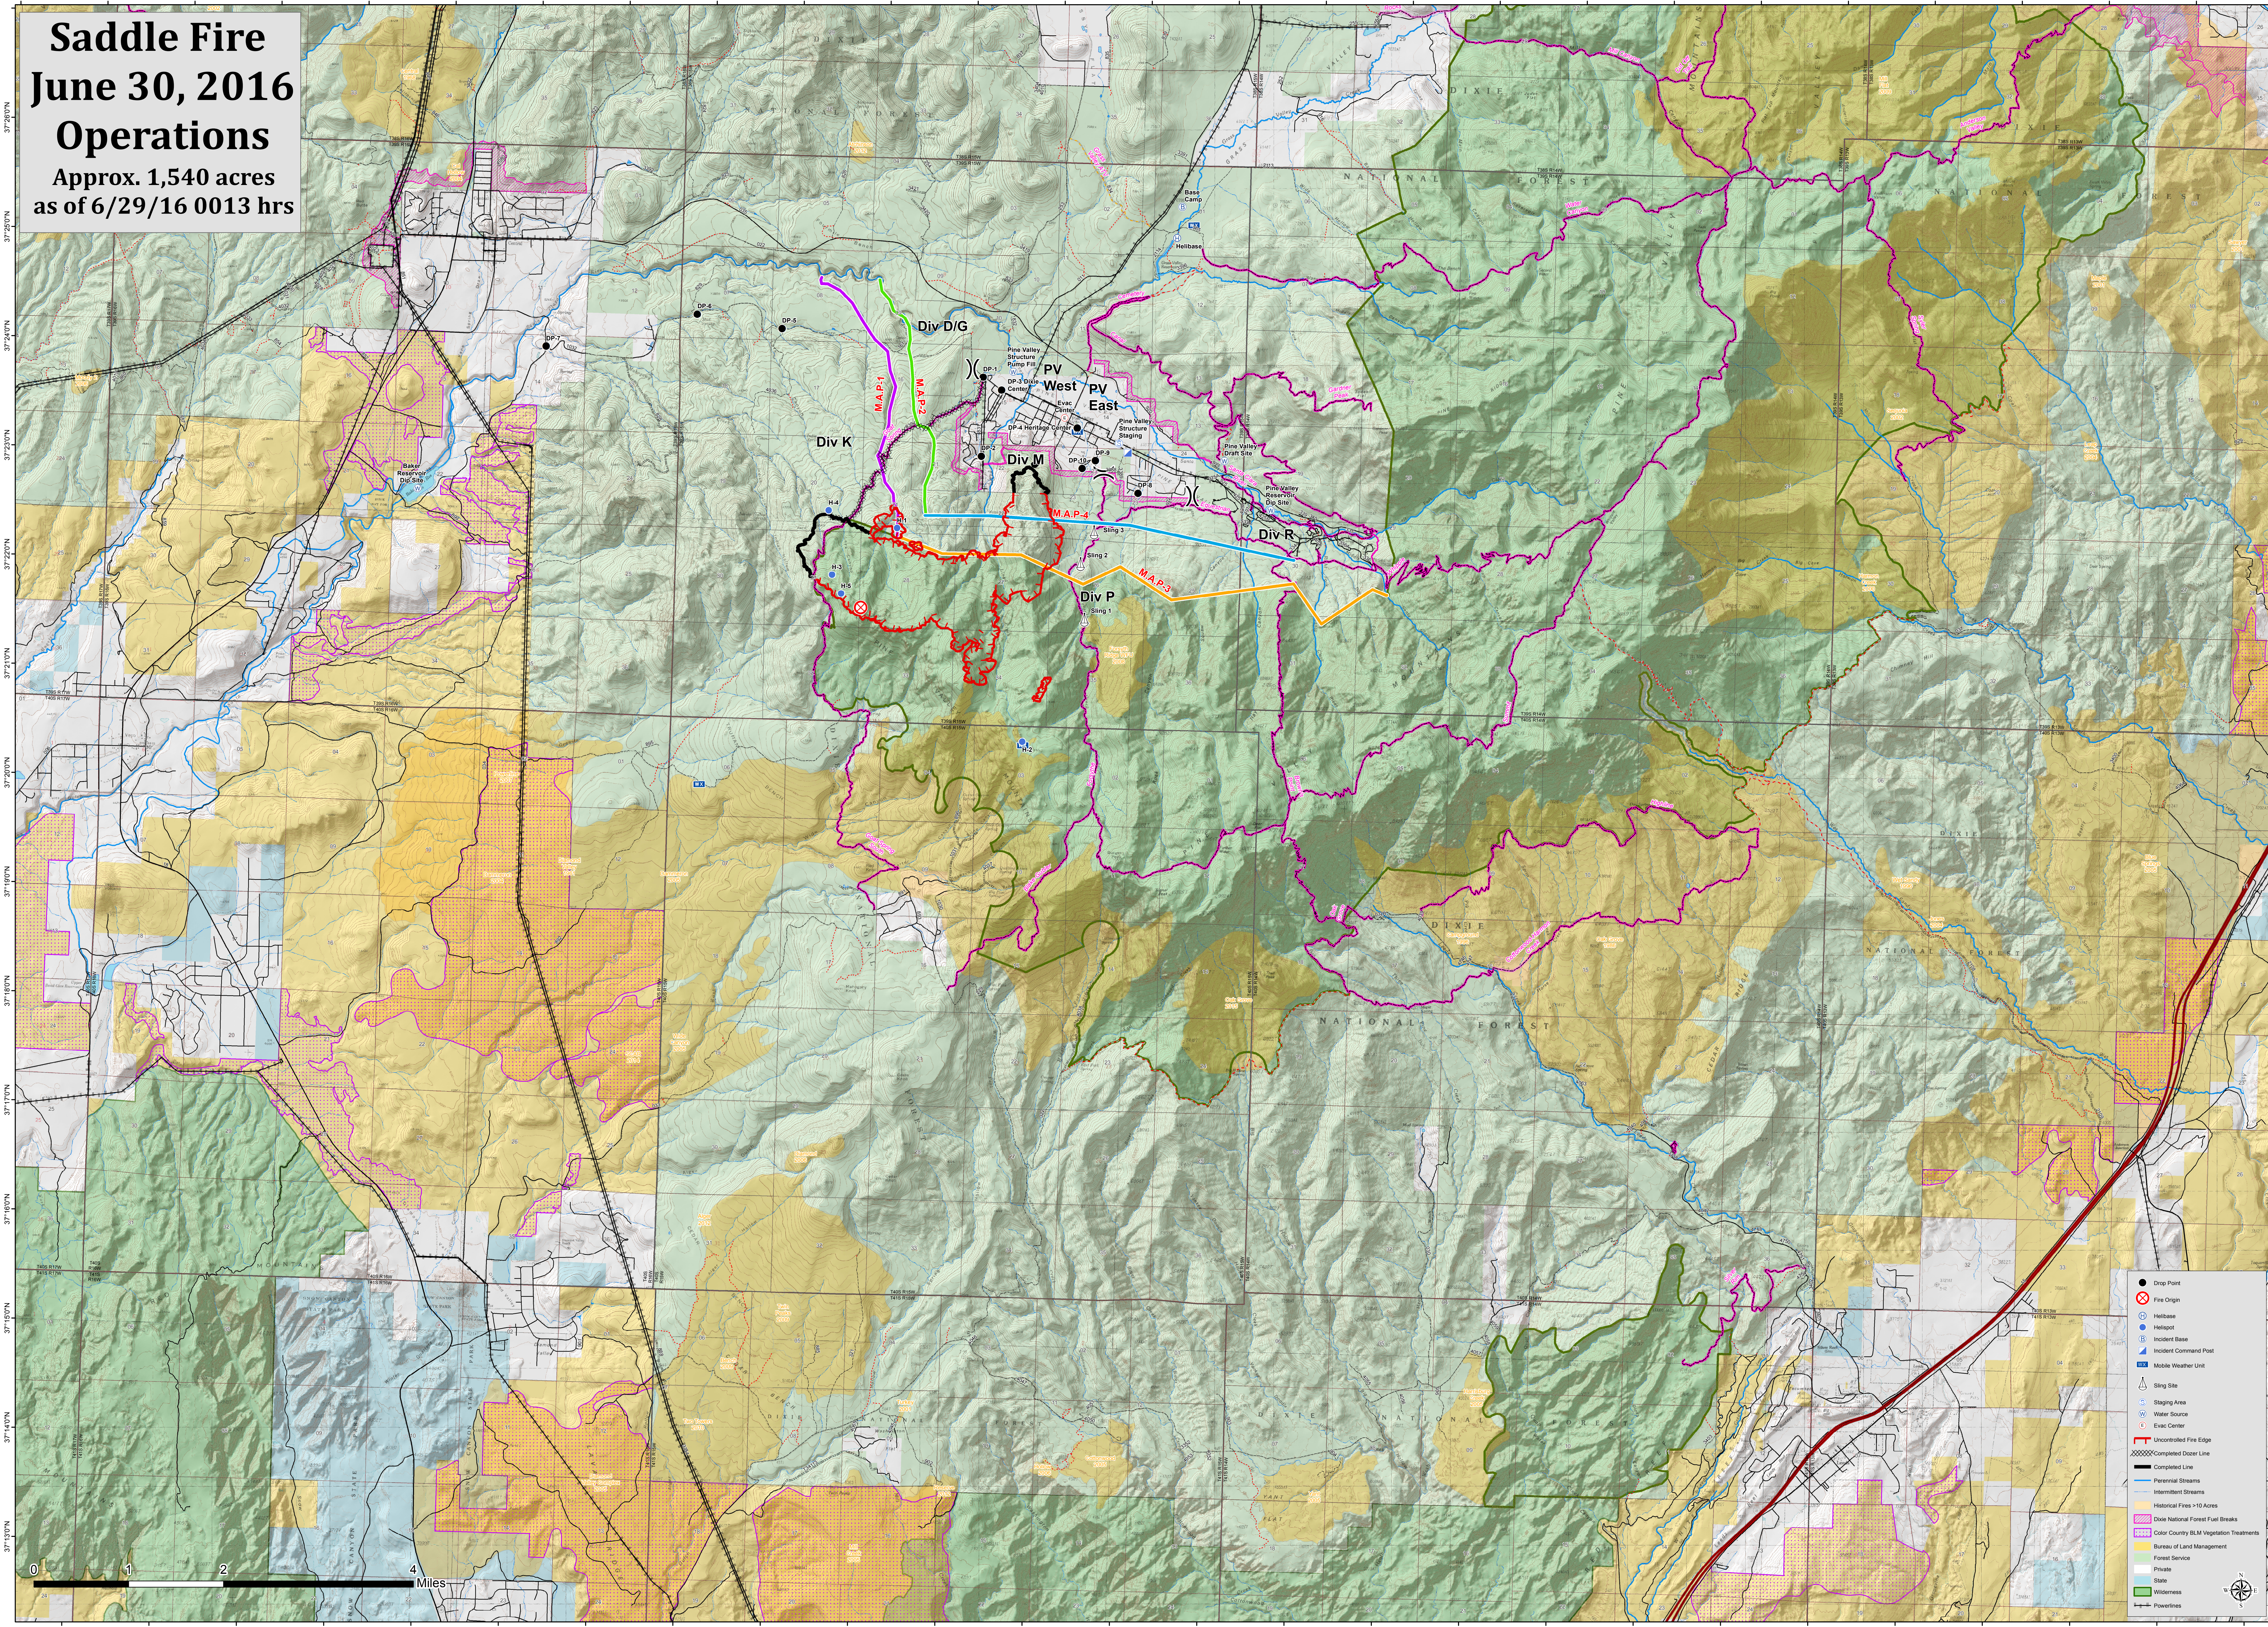

Saddle Fire June 30, 2016 Operations

Approx. 1,540 acres
as of 6/29/16 0013 hrs

- Drop Point
- ⊗ Fire Origin
- ⊕ Helibase
- ⊕ Helipod
- ⊕ Incident Base
- ⊕ Incident Command Post
- ⊕ Mobile Weather Unit
- ⊕ Staging Area
- ⊕ Staging Area
- ⊕ Water Source
- ⊕ Evac Center
- ⊕ Evac Center
- ⊕ Uncontrolled Fire Edge
- ⊕ Completed Line
- ⊕ Completed Line
- ⊕ Perennial Streams
- ⊕ Intermittent Streams
- ⊕ Historical Fires >10 Acres
- ⊕ Dixie National Forest Fuel Breaks
- ⊕ Color Country BLM Vegetation Treatments
- ⊕ Bureau of Land Management
- ⊕ Forest Service
- ⊕ Private
- ⊕ State
- ⊕ Wilderness
- ⊕ Powerlines