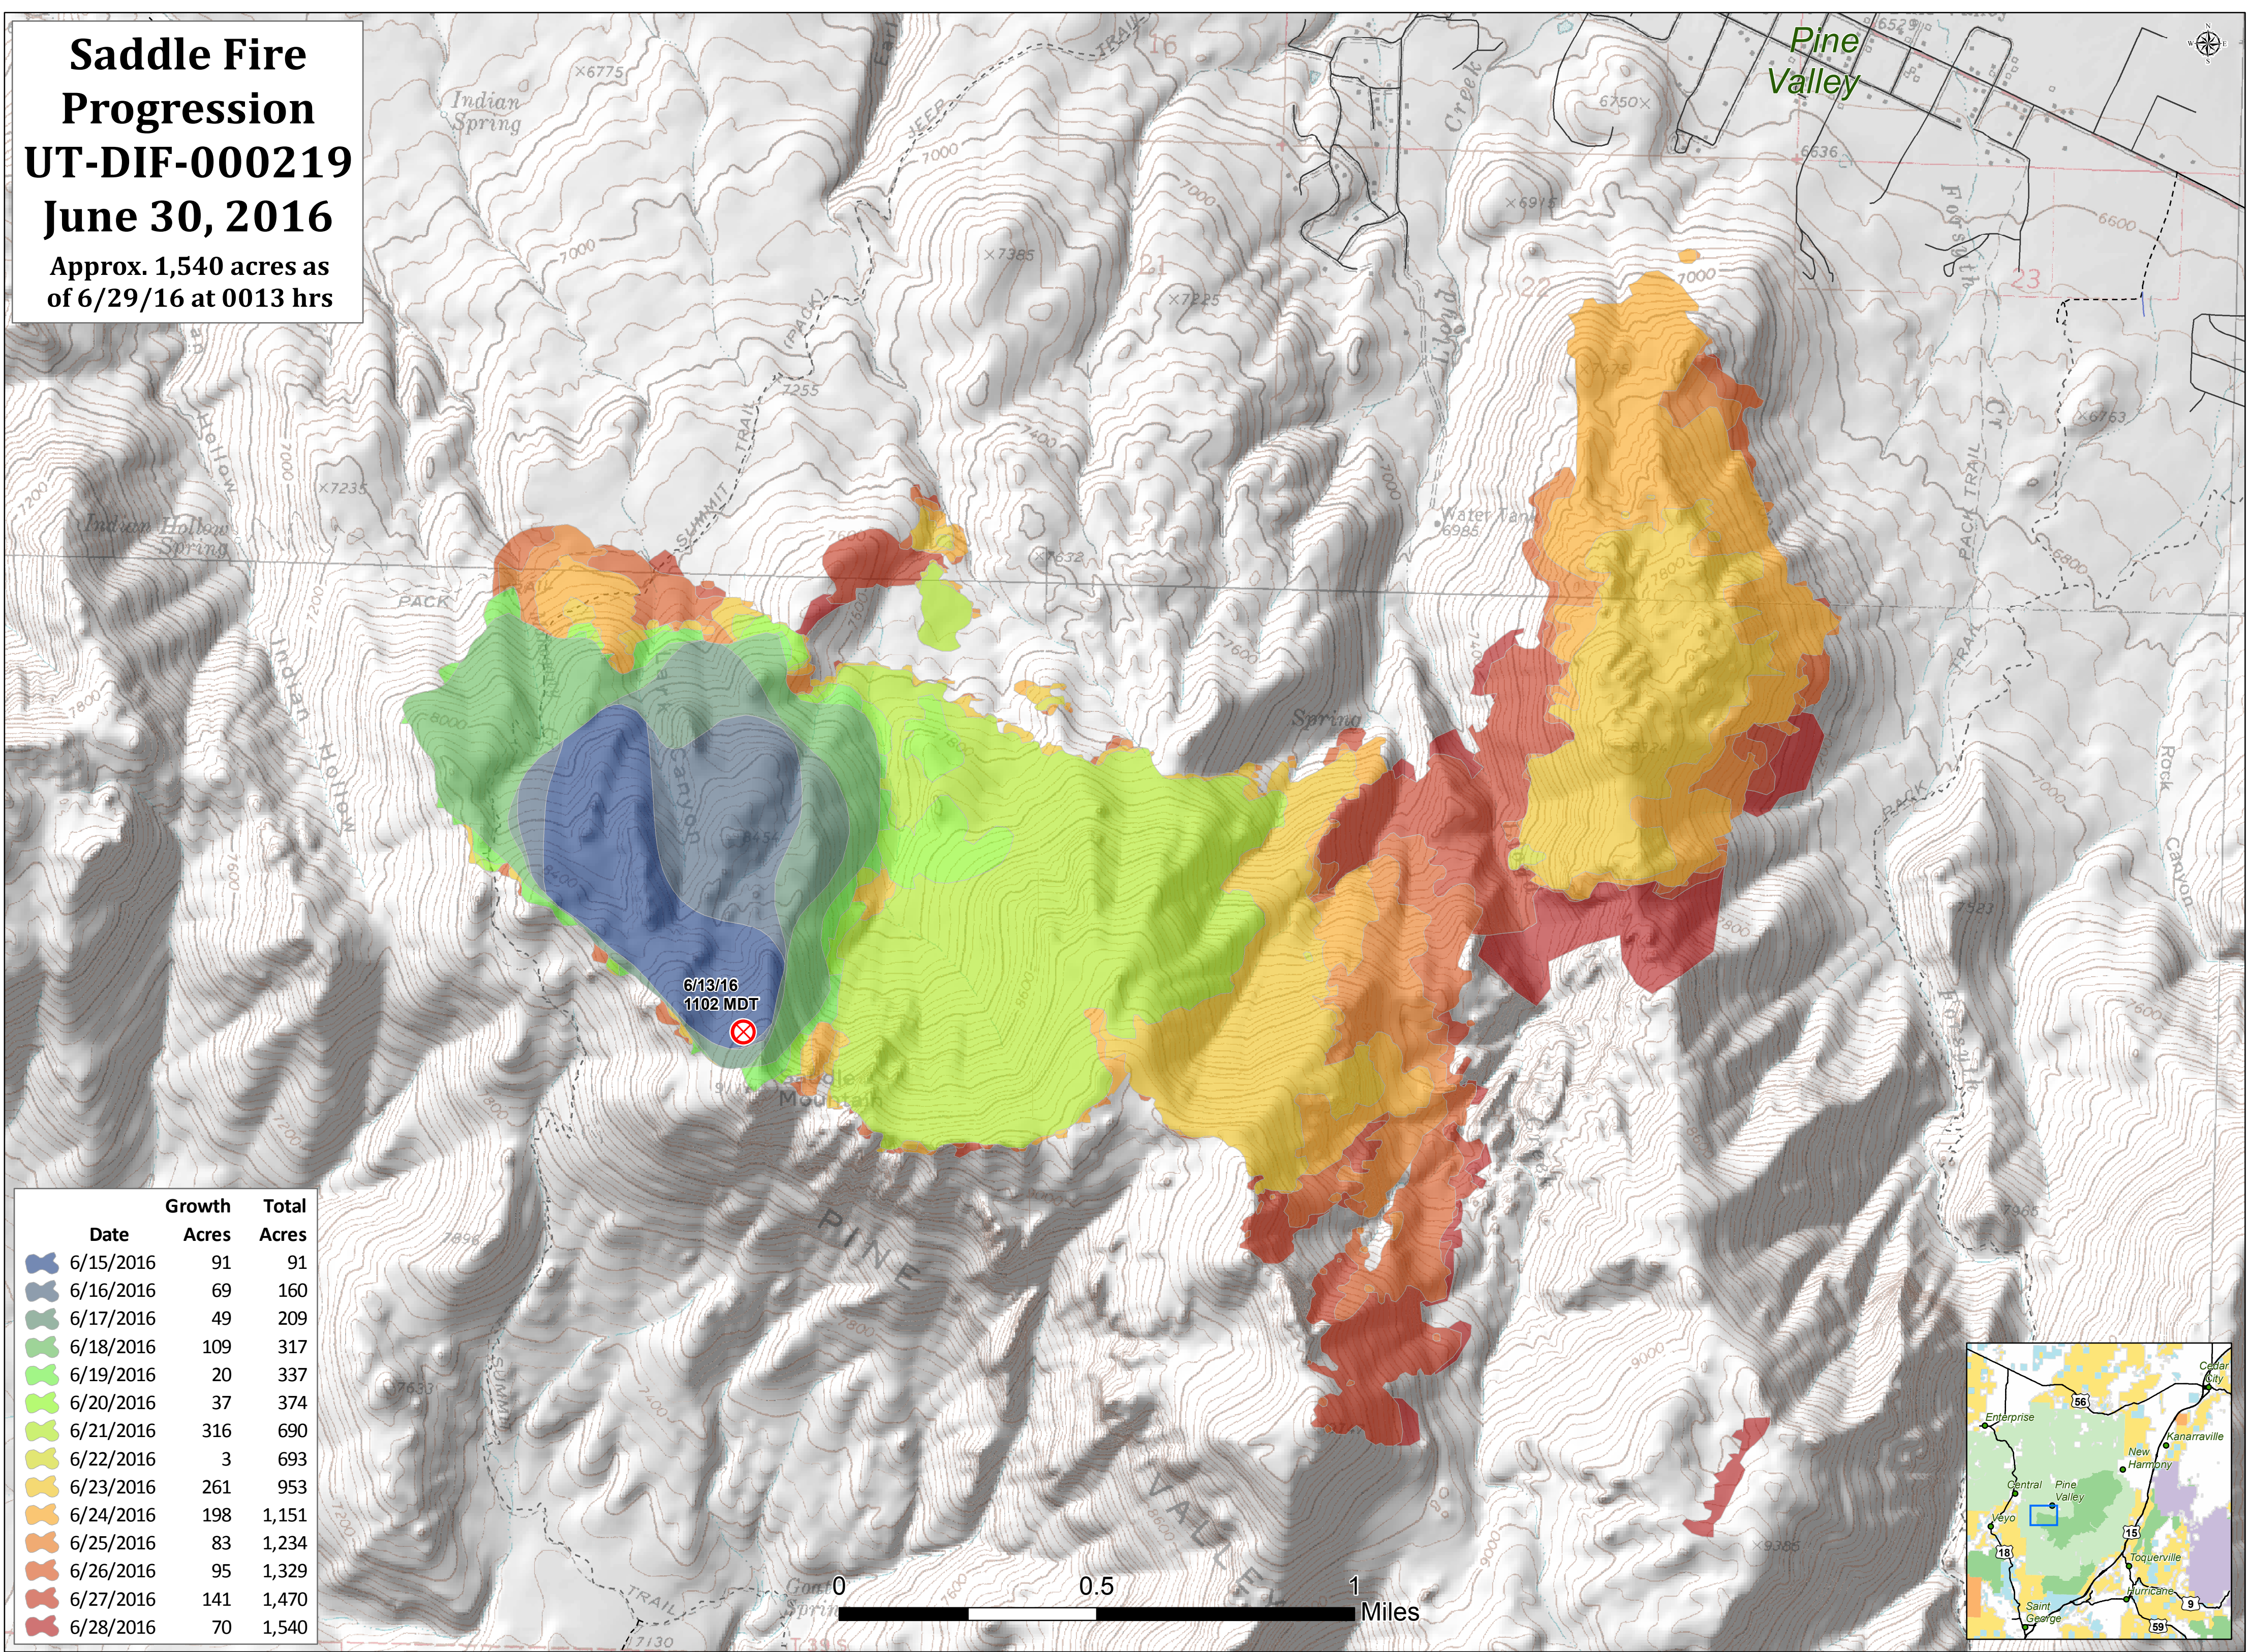

**Saddle Fire
Progression
UT-DIF-000219
June 30, 2016**
Approx. 1,540 acres as
of 6/29/16 at 0013 hrs

Date	Growth Acres	Total Acres
6/15/2016	91	91
6/16/2016	69	160
6/17/2016	49	209
6/18/2016	109	317
6/19/2016	20	337
6/20/2016	37	374
6/21/2016	316	690
6/22/2016	3	693
6/23/2016	261	953
6/24/2016	198	1,151
6/25/2016	83	1,234
6/26/2016	95	1,329
6/27/2016	141	1,470
6/28/2016	70	1,540