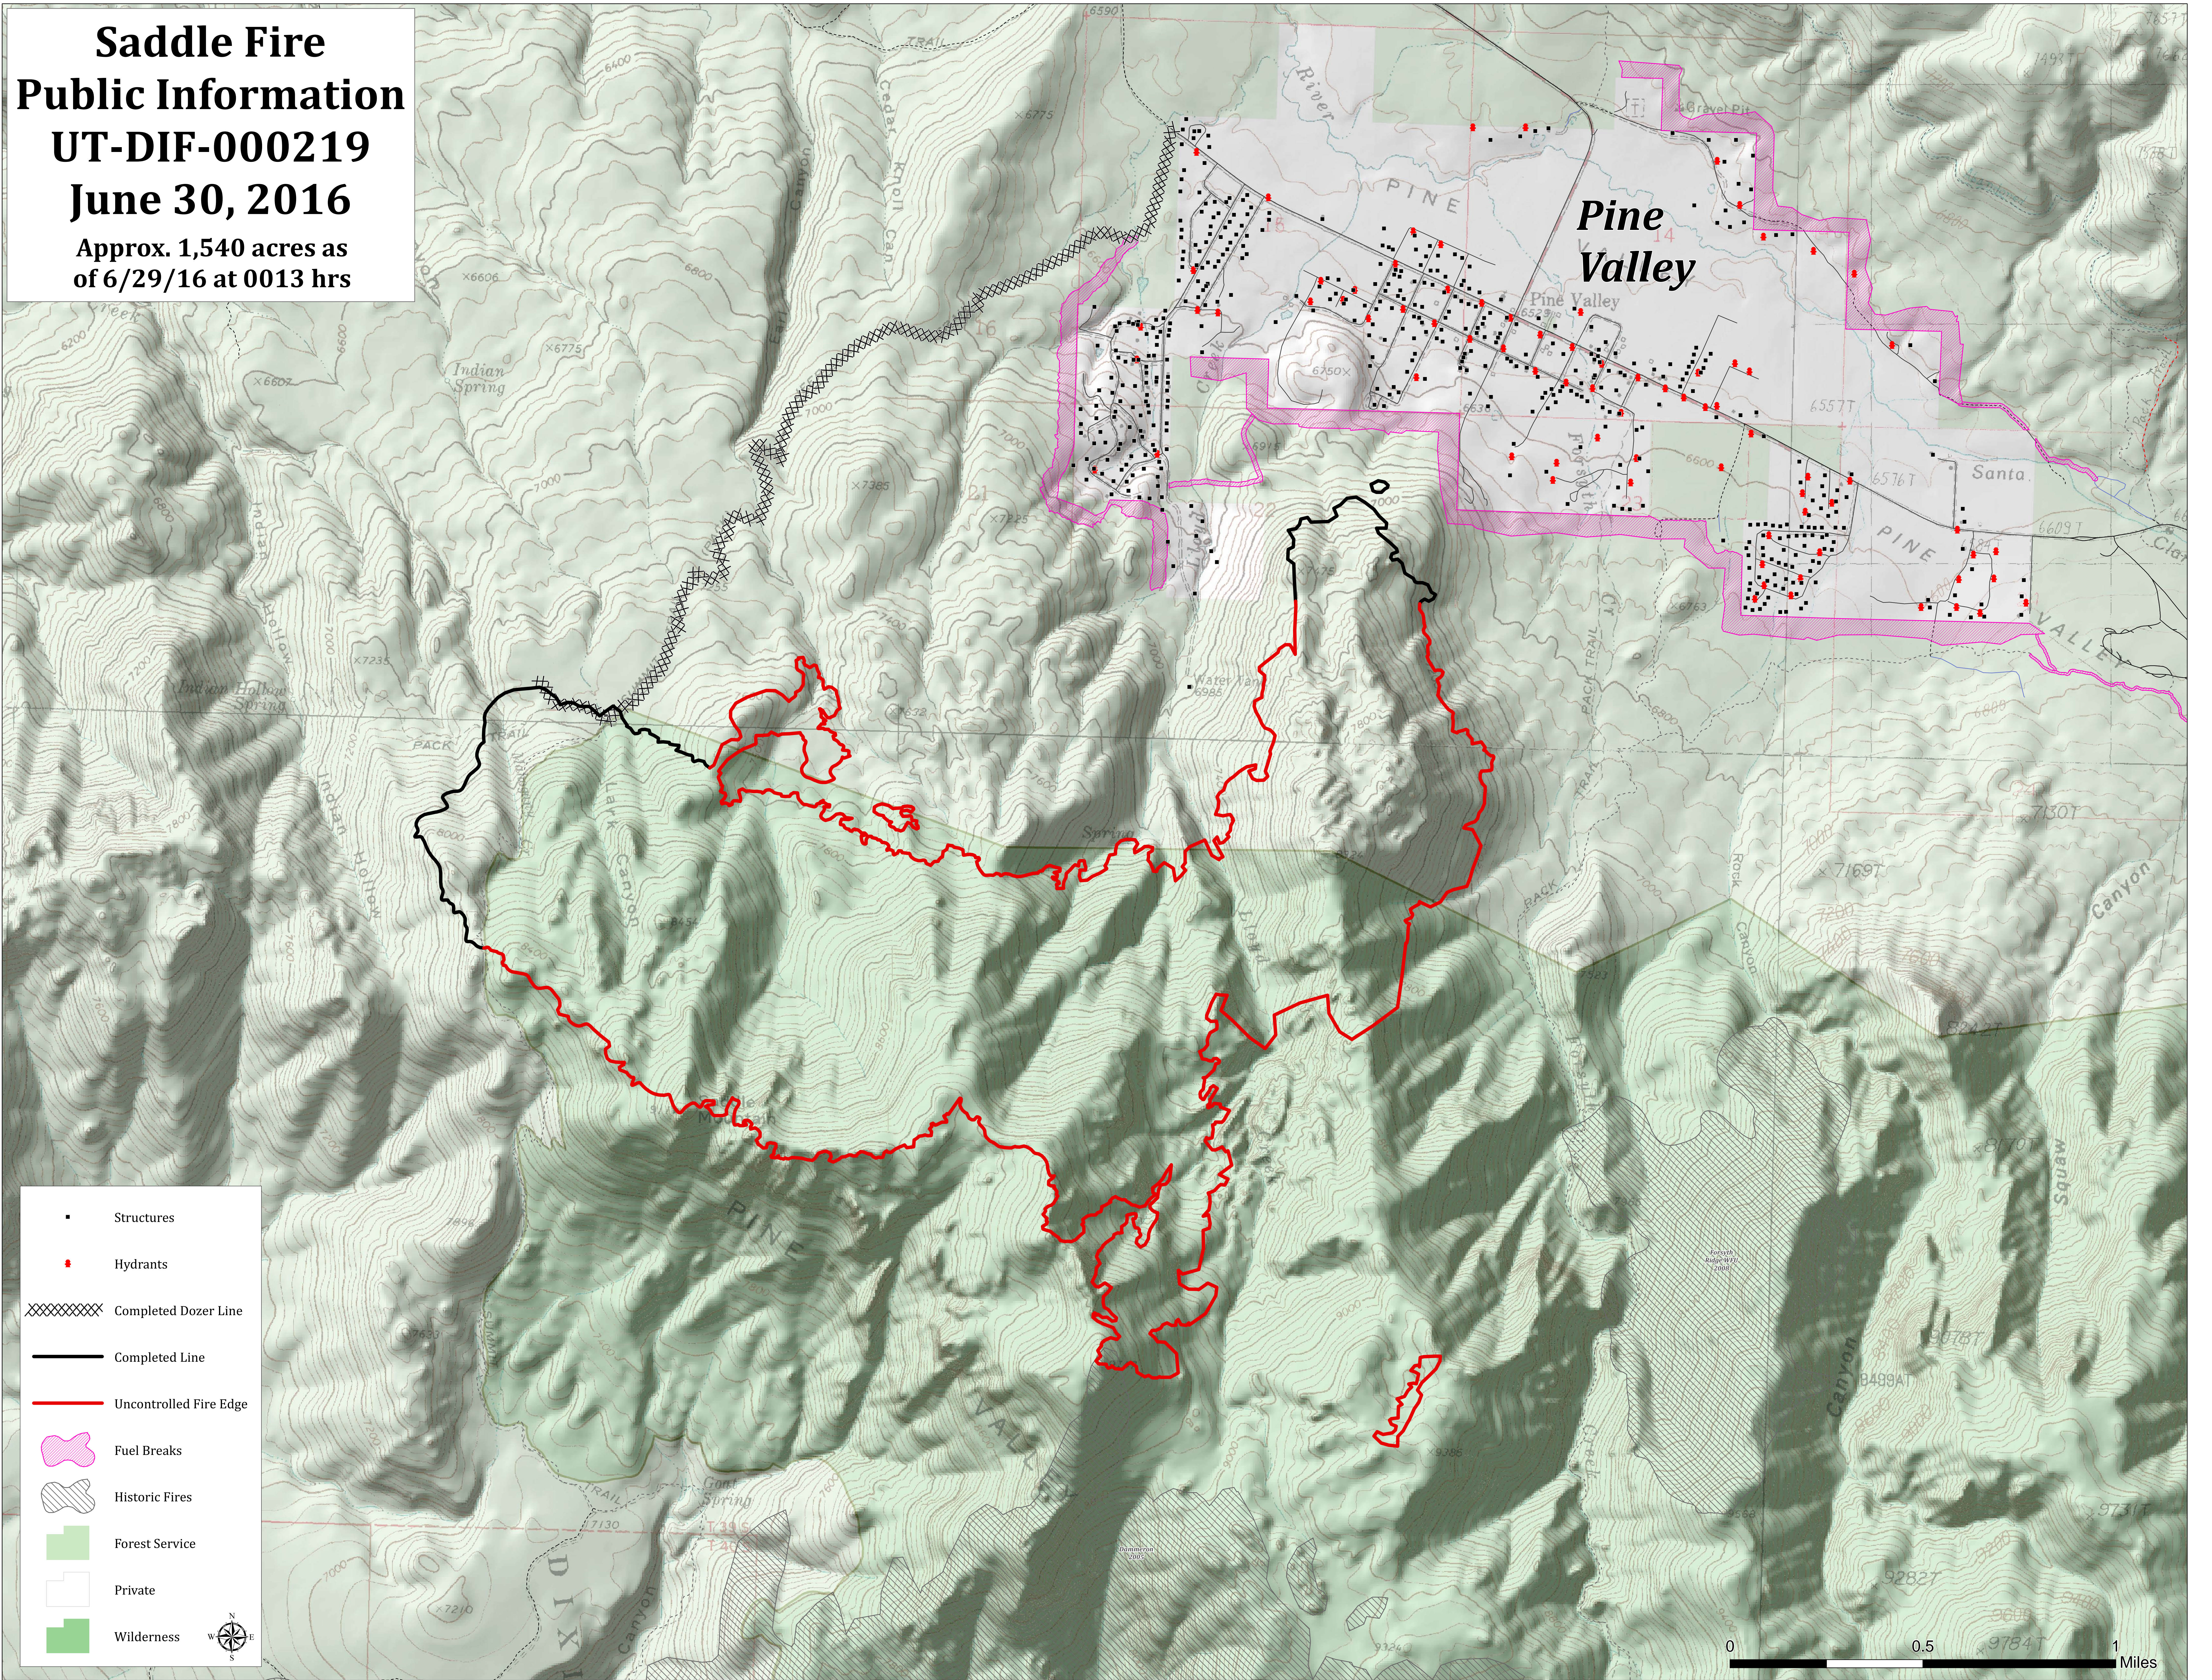

Saddle Fire
Public Information
UT-DIF-000219
June 30, 2016
 Approx. 1,540 acres as
 of 6/29/16 at 0013 hrs

- Structures
- Hydrants
- ▨ Completed Dozer Line
- Completed Line
- Uncontrolled Fire Edge
- ▭ Fuel Breaks
- ▨ Historic Fires
- ▭ Forest Service
- ▭ Private
- ▭ Wilderness

0 0.5 1 Miles