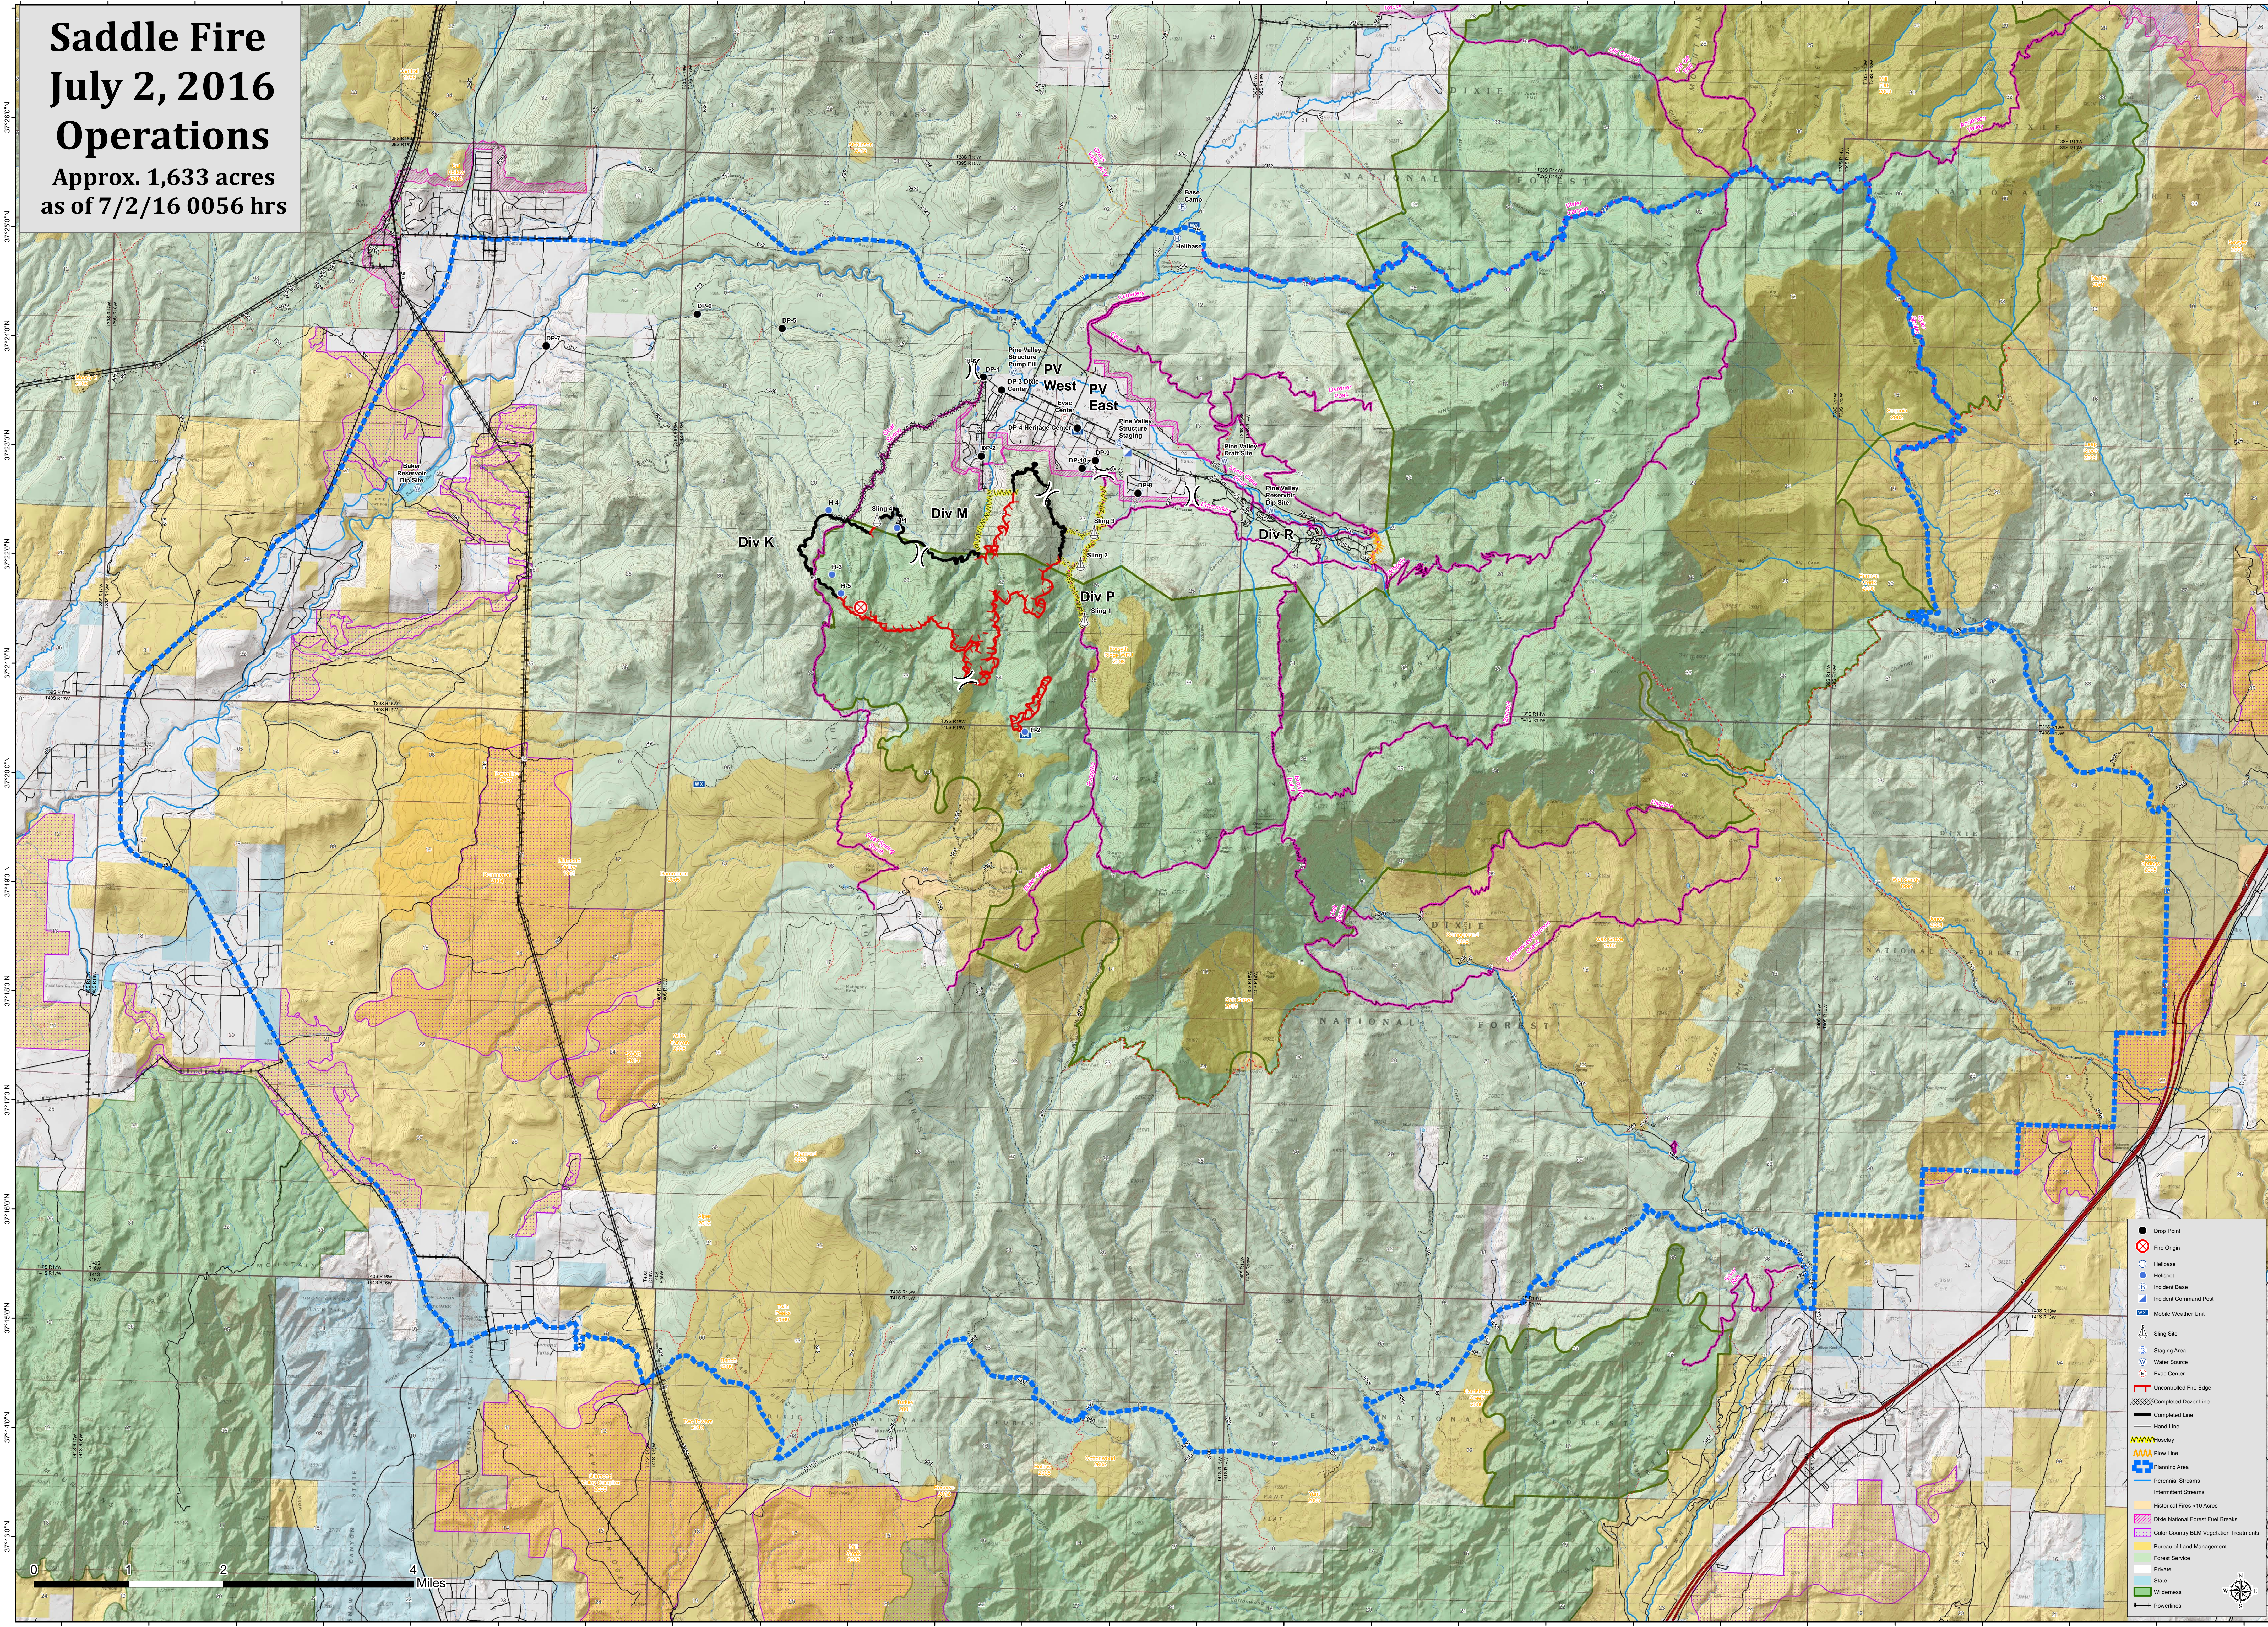

Saddle Fire July 2, 2016 Operations

Approx. 1,633 acres
as of 7/2/16 0056 hrs

Legend

- Drop Point
- ⊗ Fire Origin
- ⊕ Helibase
- ⊕ Helispot
- ⊕ Incident Base
- ⊕ Incident Command Post
- ⊕ Mobile Weather Unit
- Staging Area
- Staging Area
- Water Source
- Evic Center
- Uncontrolled Fire Edge
- Completed Dozer Line
- Completed Hand Line
- Hand Line
- Roadway
- Plow Line
- Planning Area
- Perennial Streams
- Intermittent Streams
- Historical Fires > 10 Acres
- Dixie National Forest Fuel Breaks
- Color Country BLM Vegetation Treatments
- Bureau of Land Management
- Forest Service
- Private
- State
- Wilderness
- Powerlines