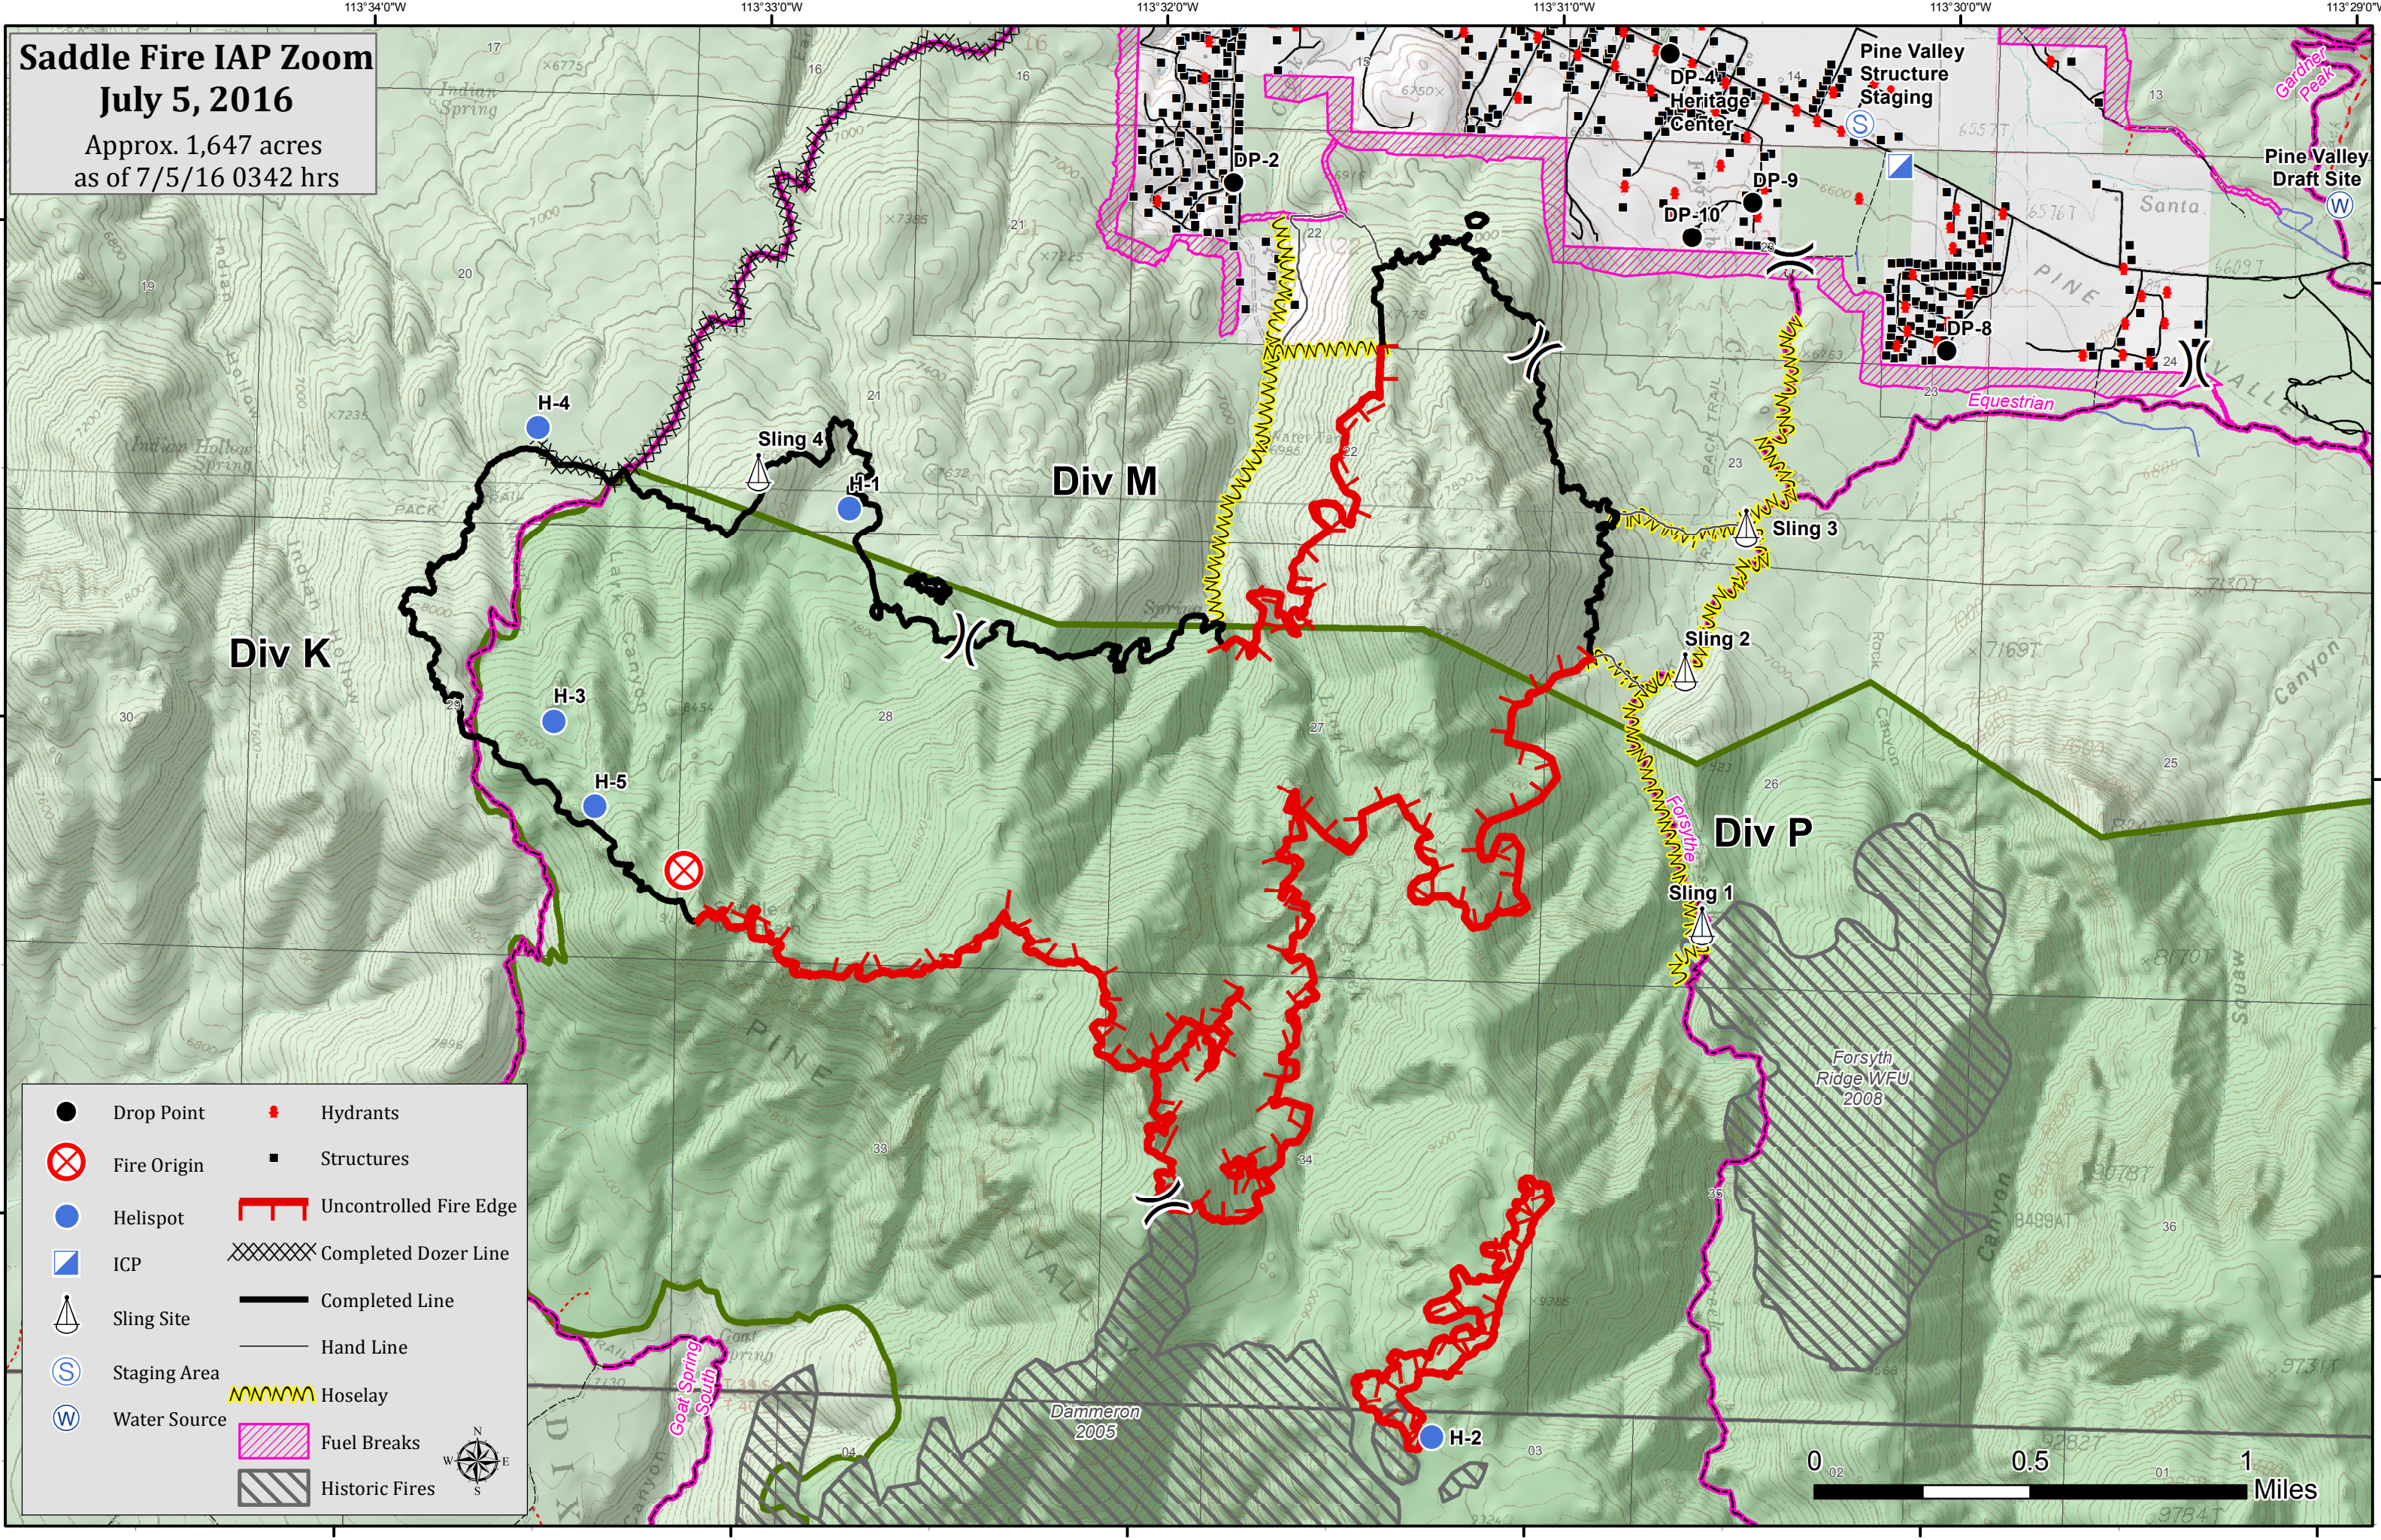

# Saddle Fire IAP Zoom

## July 5, 2016

Approx. 1,647 acres  
as of 7/5/16 0342 hrs

- |                |                          |
|----------------|--------------------------|
| ● Drop Point   | ● Hydrants               |
| ⊗ Fire Origin  | ■ Structures             |
| ● Helispot     | ▬ Uncontrolled Fire Edge |
| ▬ ICP          | ▨ Completed Dozer Line   |
| ⚓ Sling Site   | ▬ Completed Line         |
| Ⓢ Staging Area | ▬ Hand Line              |
| Ⓜ Water Source | ⚡ Hoselay                |
|                | ▨ Fuel Breaks            |
|                | ▨ Historic Fires         |