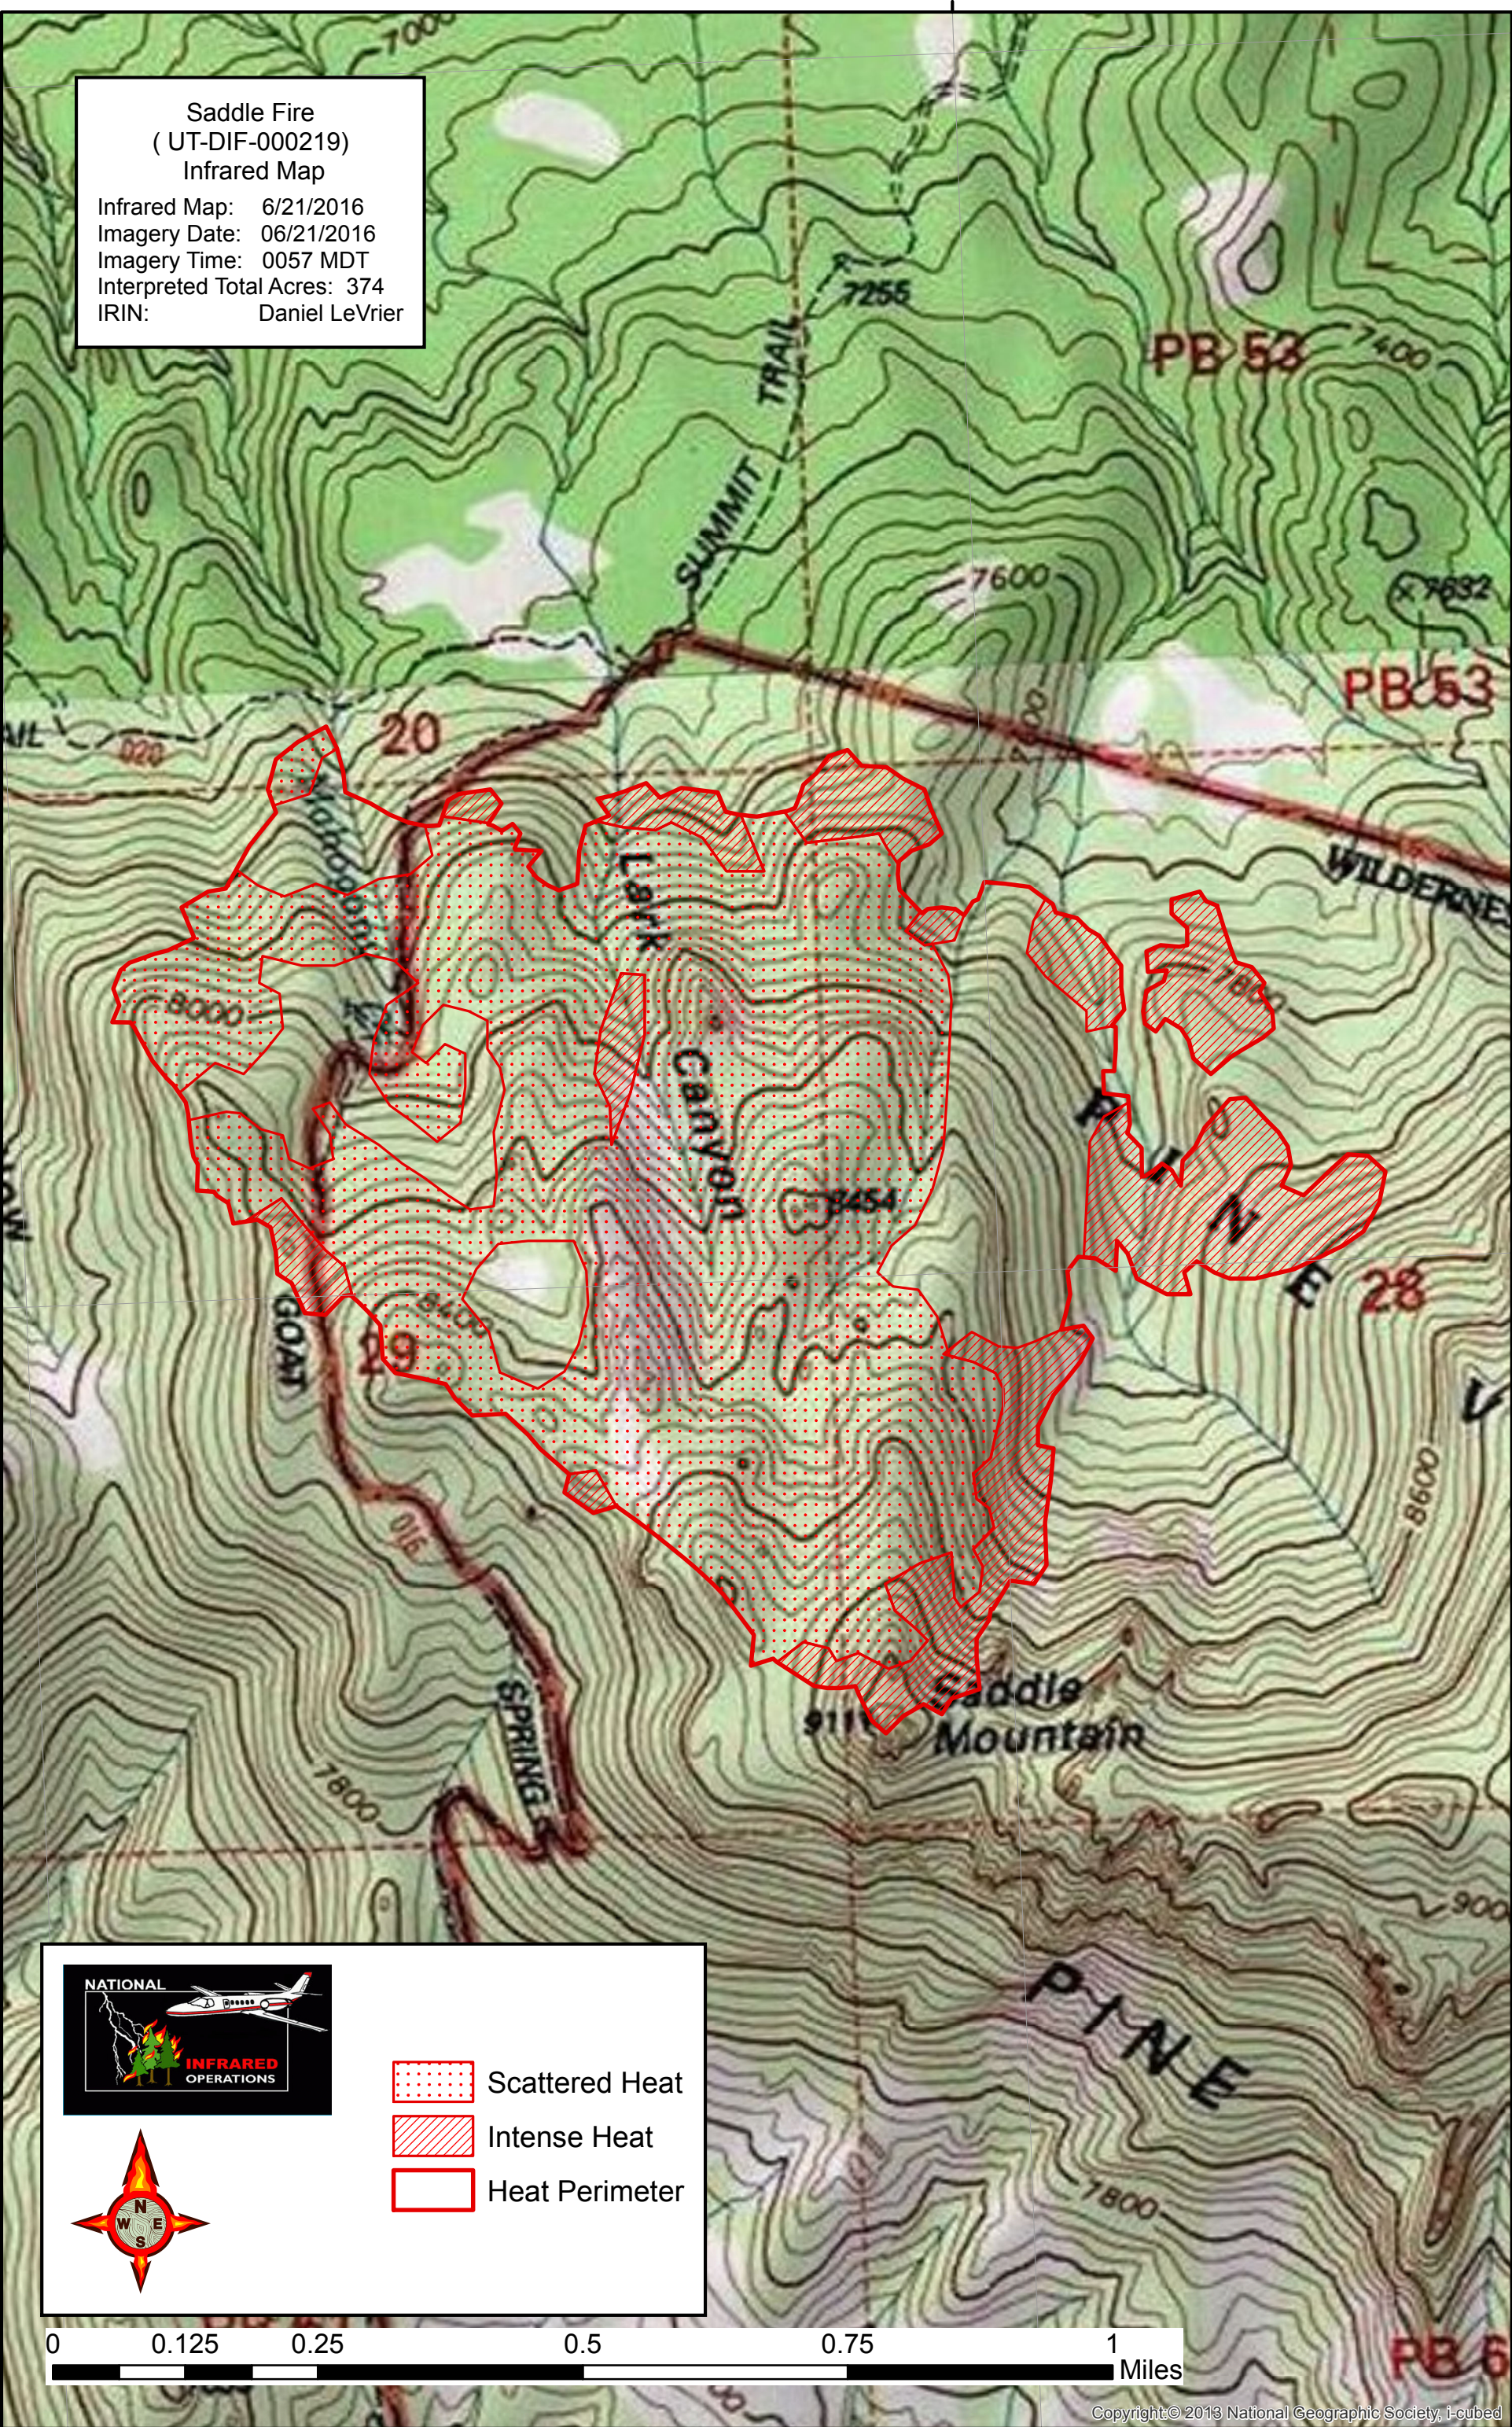

Saddle Fire
 (UT-DIF-000219)
 Infrared Map

Infrared Map: 6/21/2016
 Imagery Date: 06/21/2016
 Imagery Time: 0057 MDT
 Interpreted Total Acres: 374
 IRIN: Daniel LeVrier

-  Scattered Heat
-  Intense Heat
-  Heat Perimeter