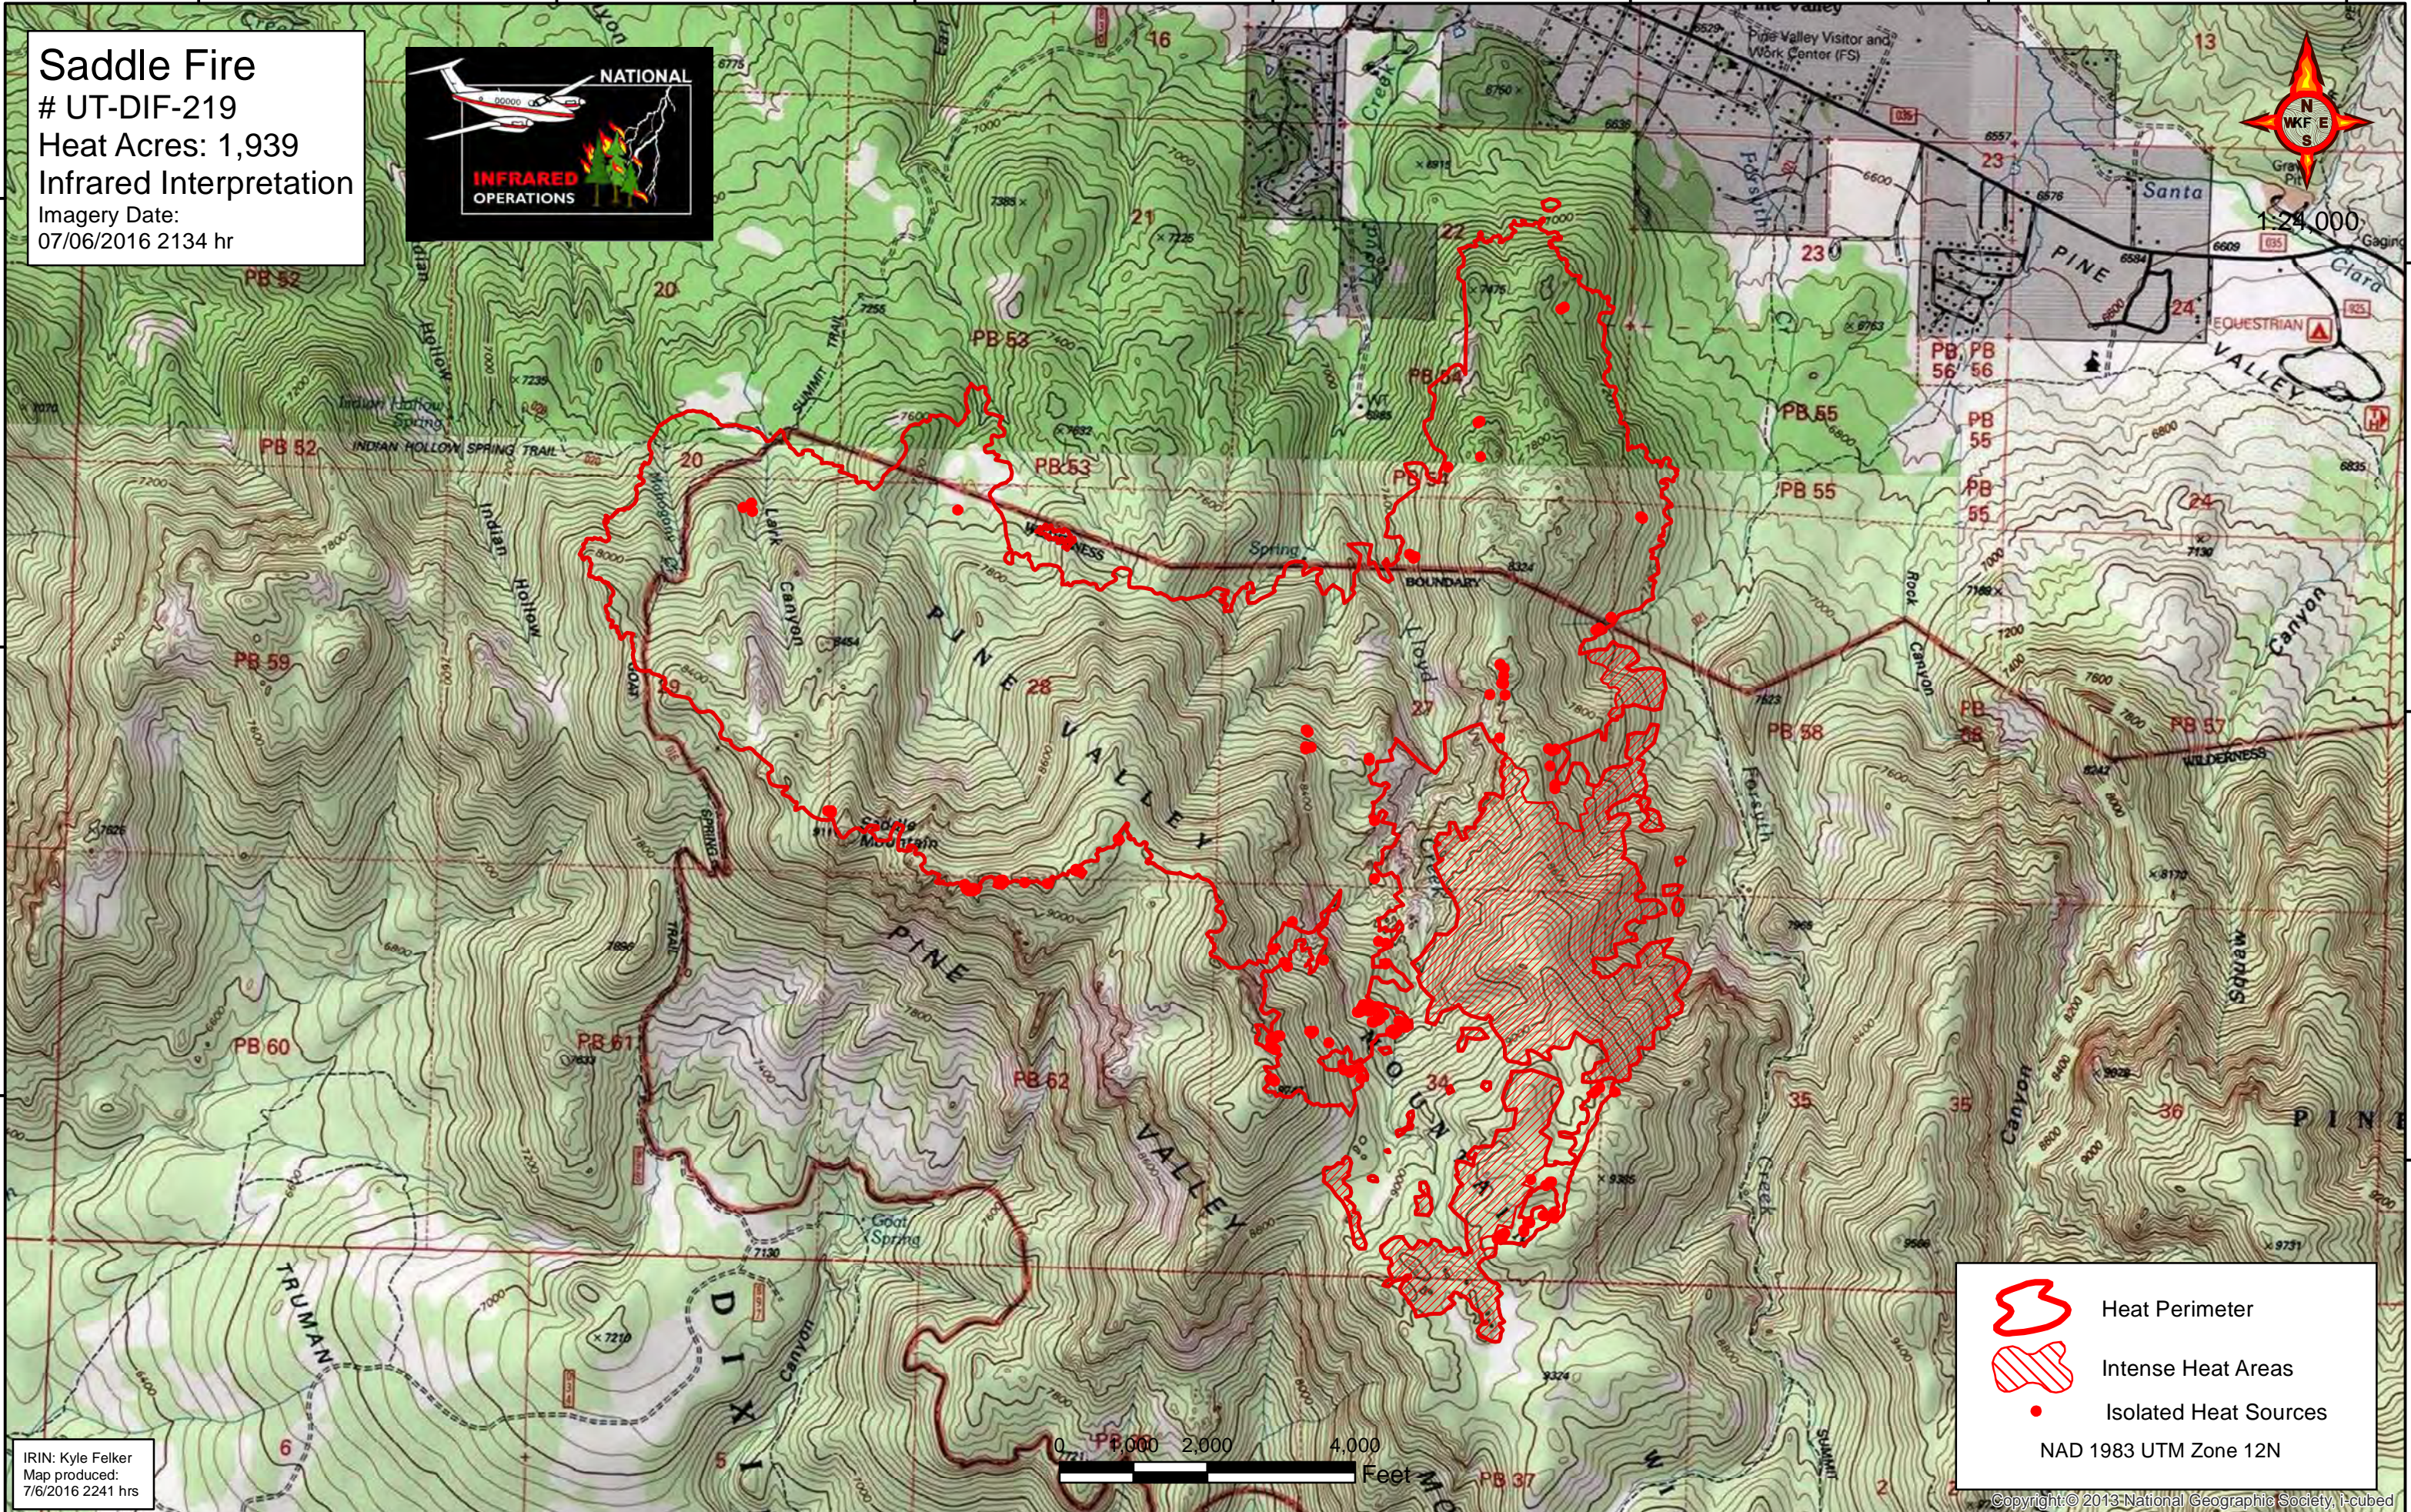

**Saddle Fire**  
 # UT-DIF-219  
 Heat Acres: 1,939  
 Infrared Interpretation  
 Imagery Date:  
 07/06/2016 2134 hr

-  Heat Perimeter
-  Intense Heat Areas
-  Isolated Heat Sources

NAD 1983 UTM Zone 12N

IRIN: Kyle Felker  
 Map produced:  
 7/6/2016 2241 hrs