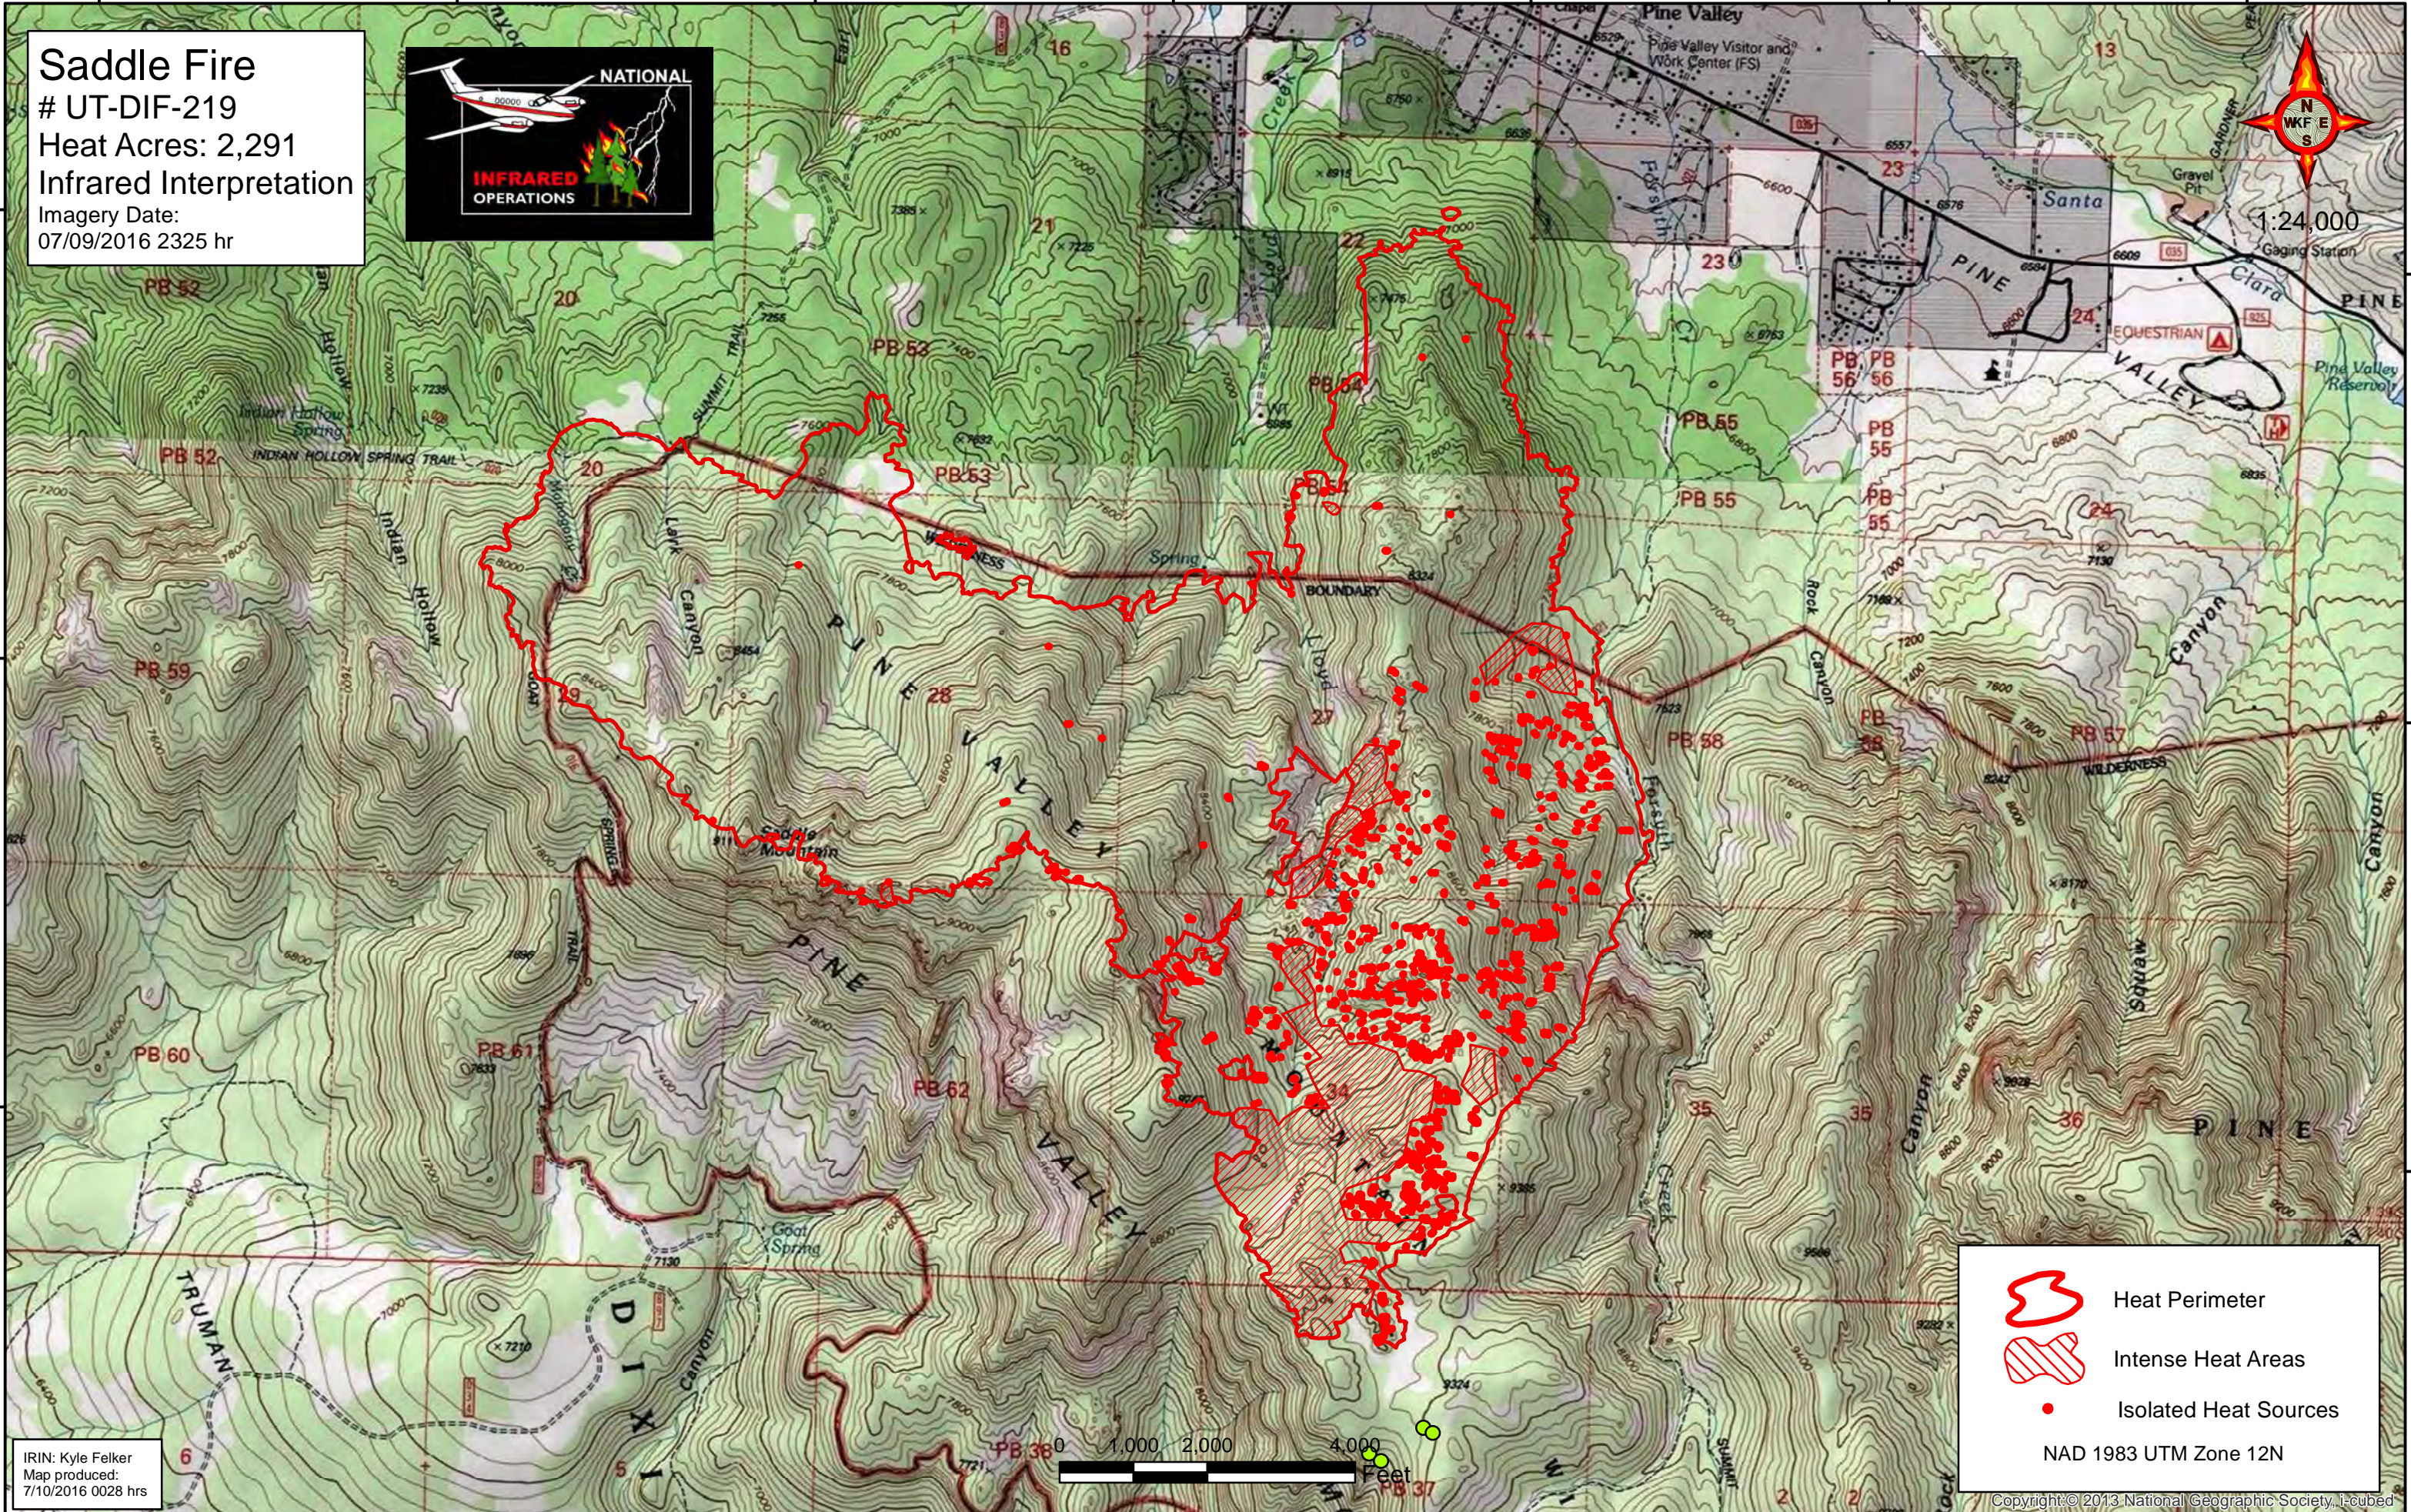

**Saddle Fire**  
 # UT-DIF-219  
 Heat Acres: 2,291  
 Infrared Interpretation  
 Imagery Date:  
 07/09/2016 2325 hr

1:24,000  
 Gaging Station

-  Heat Perimeter
-  Intense Heat Areas
-  Isolated Heat Sources
- NAD 1983 UTM Zone 12N

IRIN: Kyle Felker  
 Map produced:  
 7/10/2016 0028 hrs