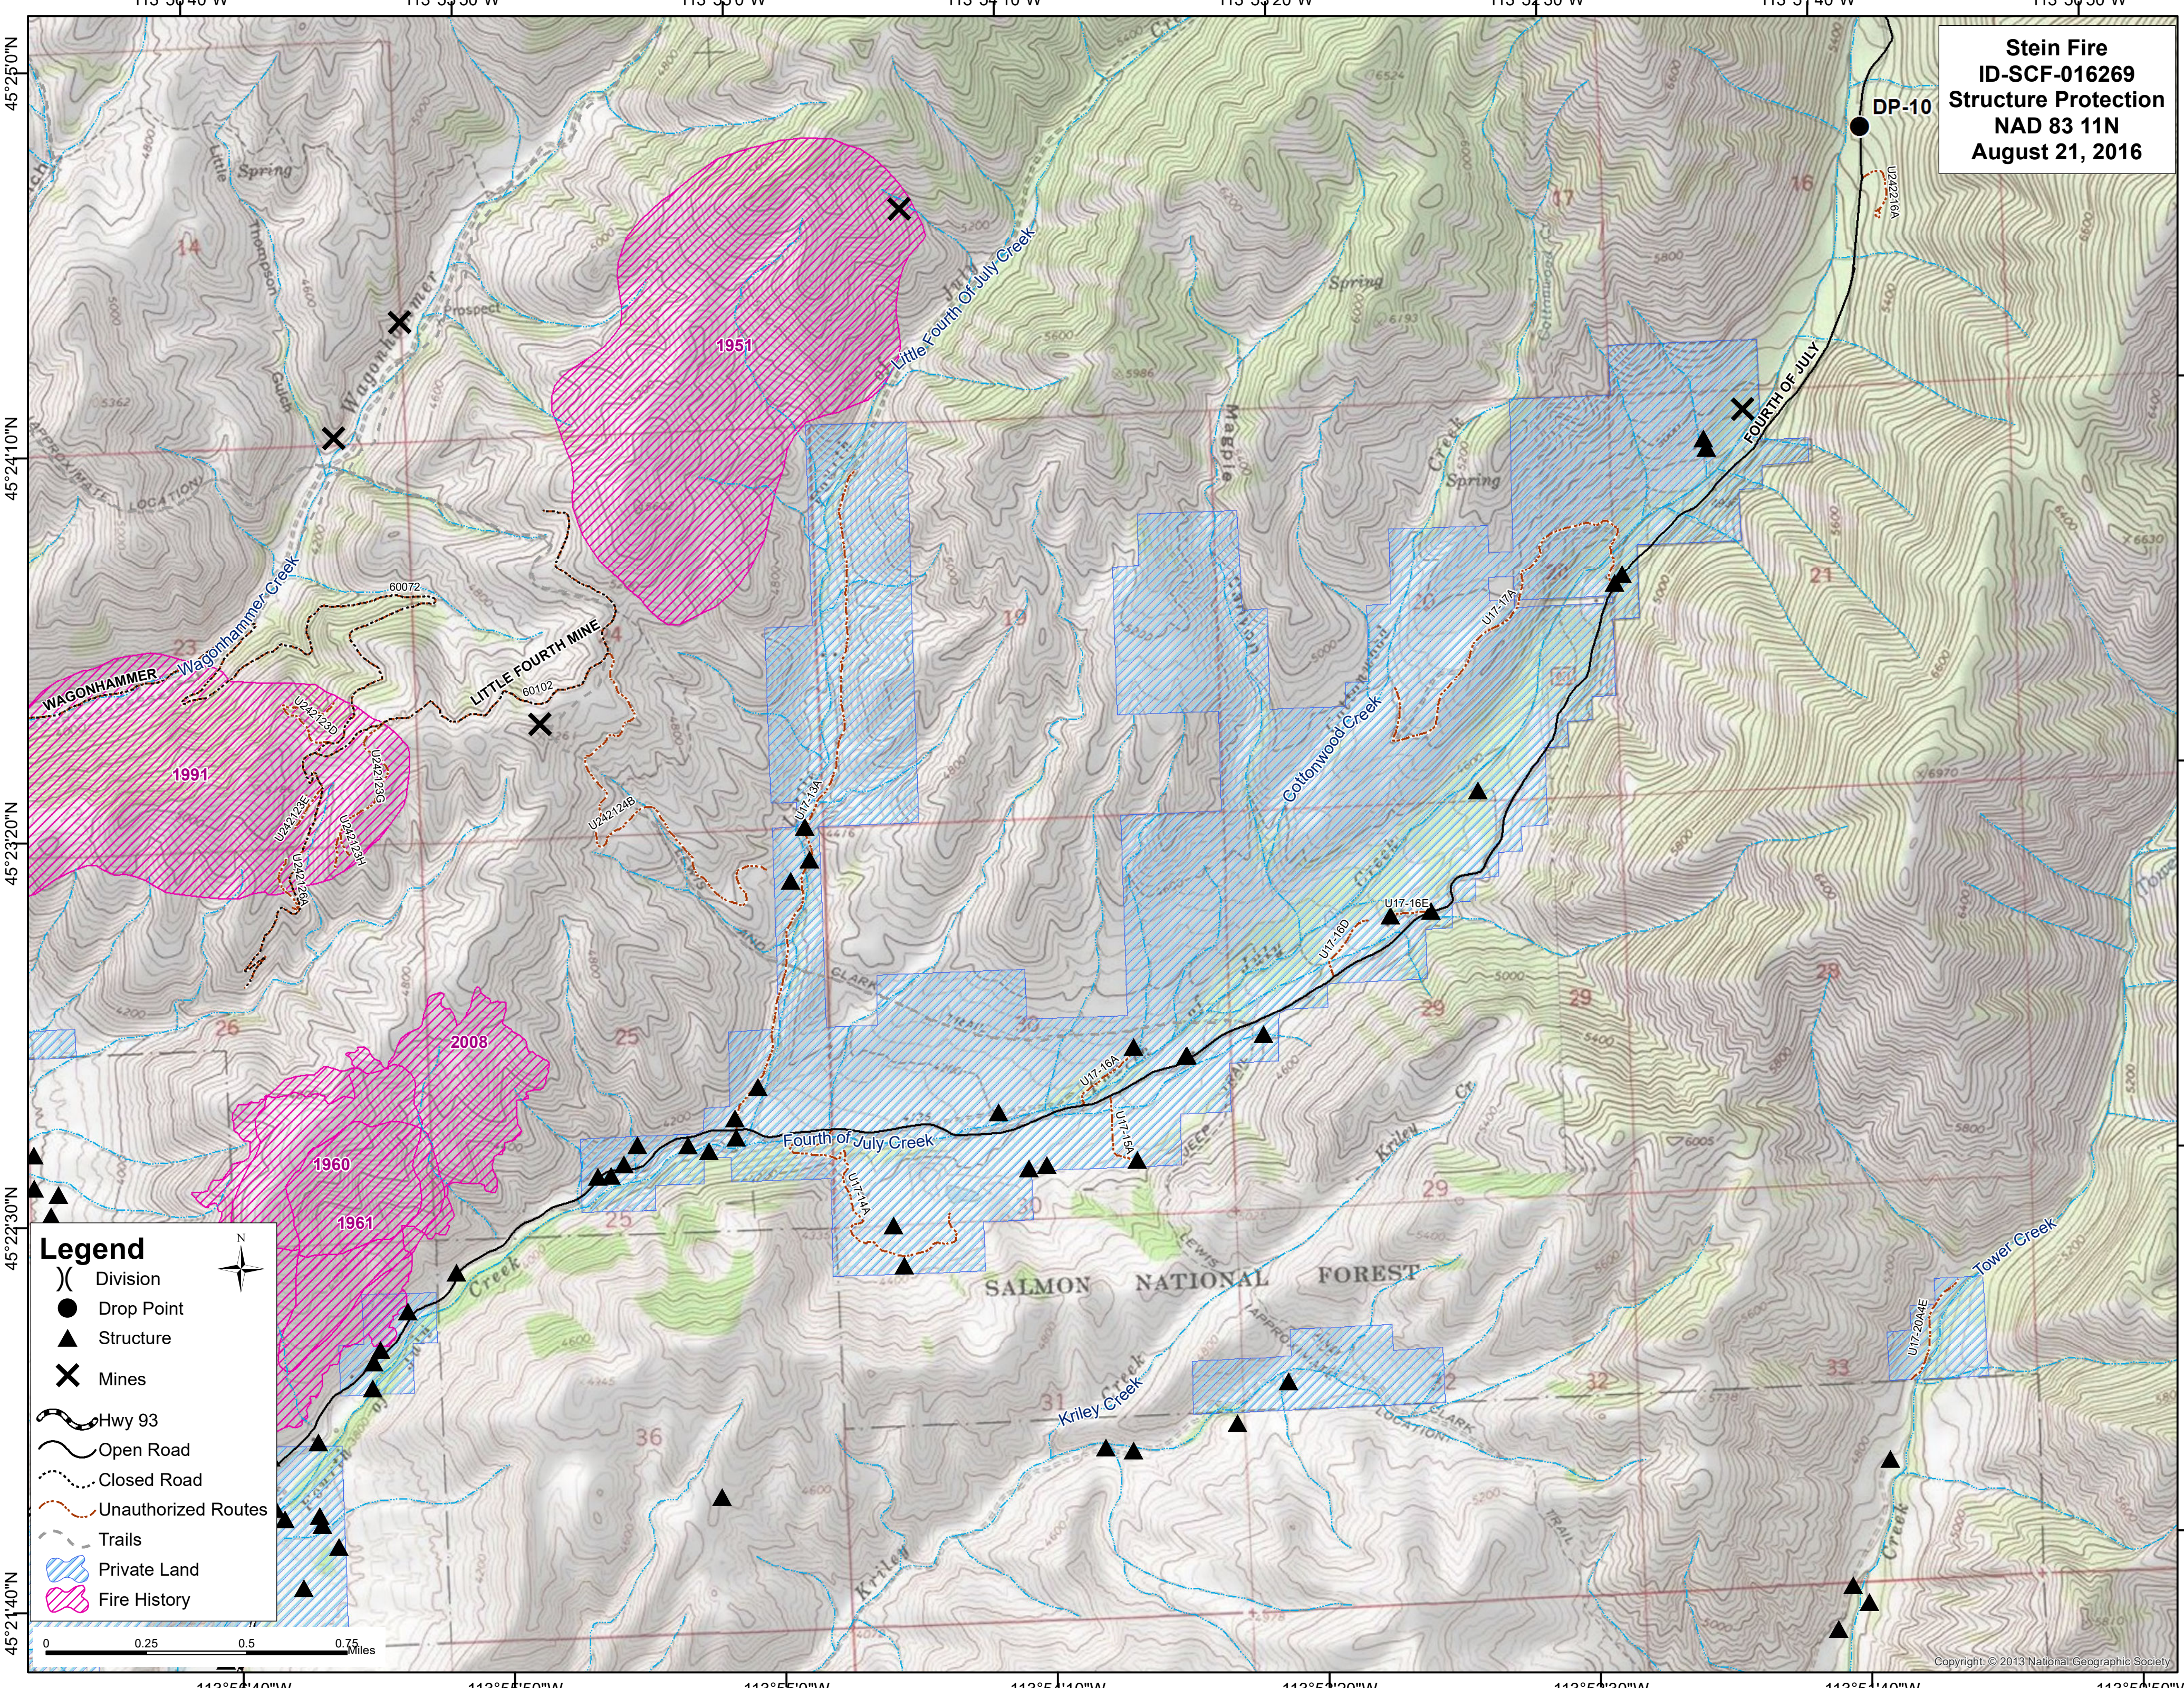

Stein Fire
ID-SCF-016269
Structure Protection
NAD 83 11N
August 21, 2016

Legend

- () Division
- Drop Point
- ▲ Structure
- X Mines
- Hwy 93
- Open Road
- - - Closed Road
- - - Unauthorized Routes
- - - Trails
- Blue Hatched Private Land
- Pink Hatched Fire History

0 0.25 0.5 0.75 Miles

45°25'0"N
45°24'10"N
45°23'20"N
45°22'30"N
45°21'40"N

45°24'10"N
45°23'20"N
45°22'30"N
45°21'40"N

113°56'40"W 113°55'50"W 113°55'0"W 113°54'10"W 113°53'20"W 113°52'30"W 113°51'40"W 113°50'50"W