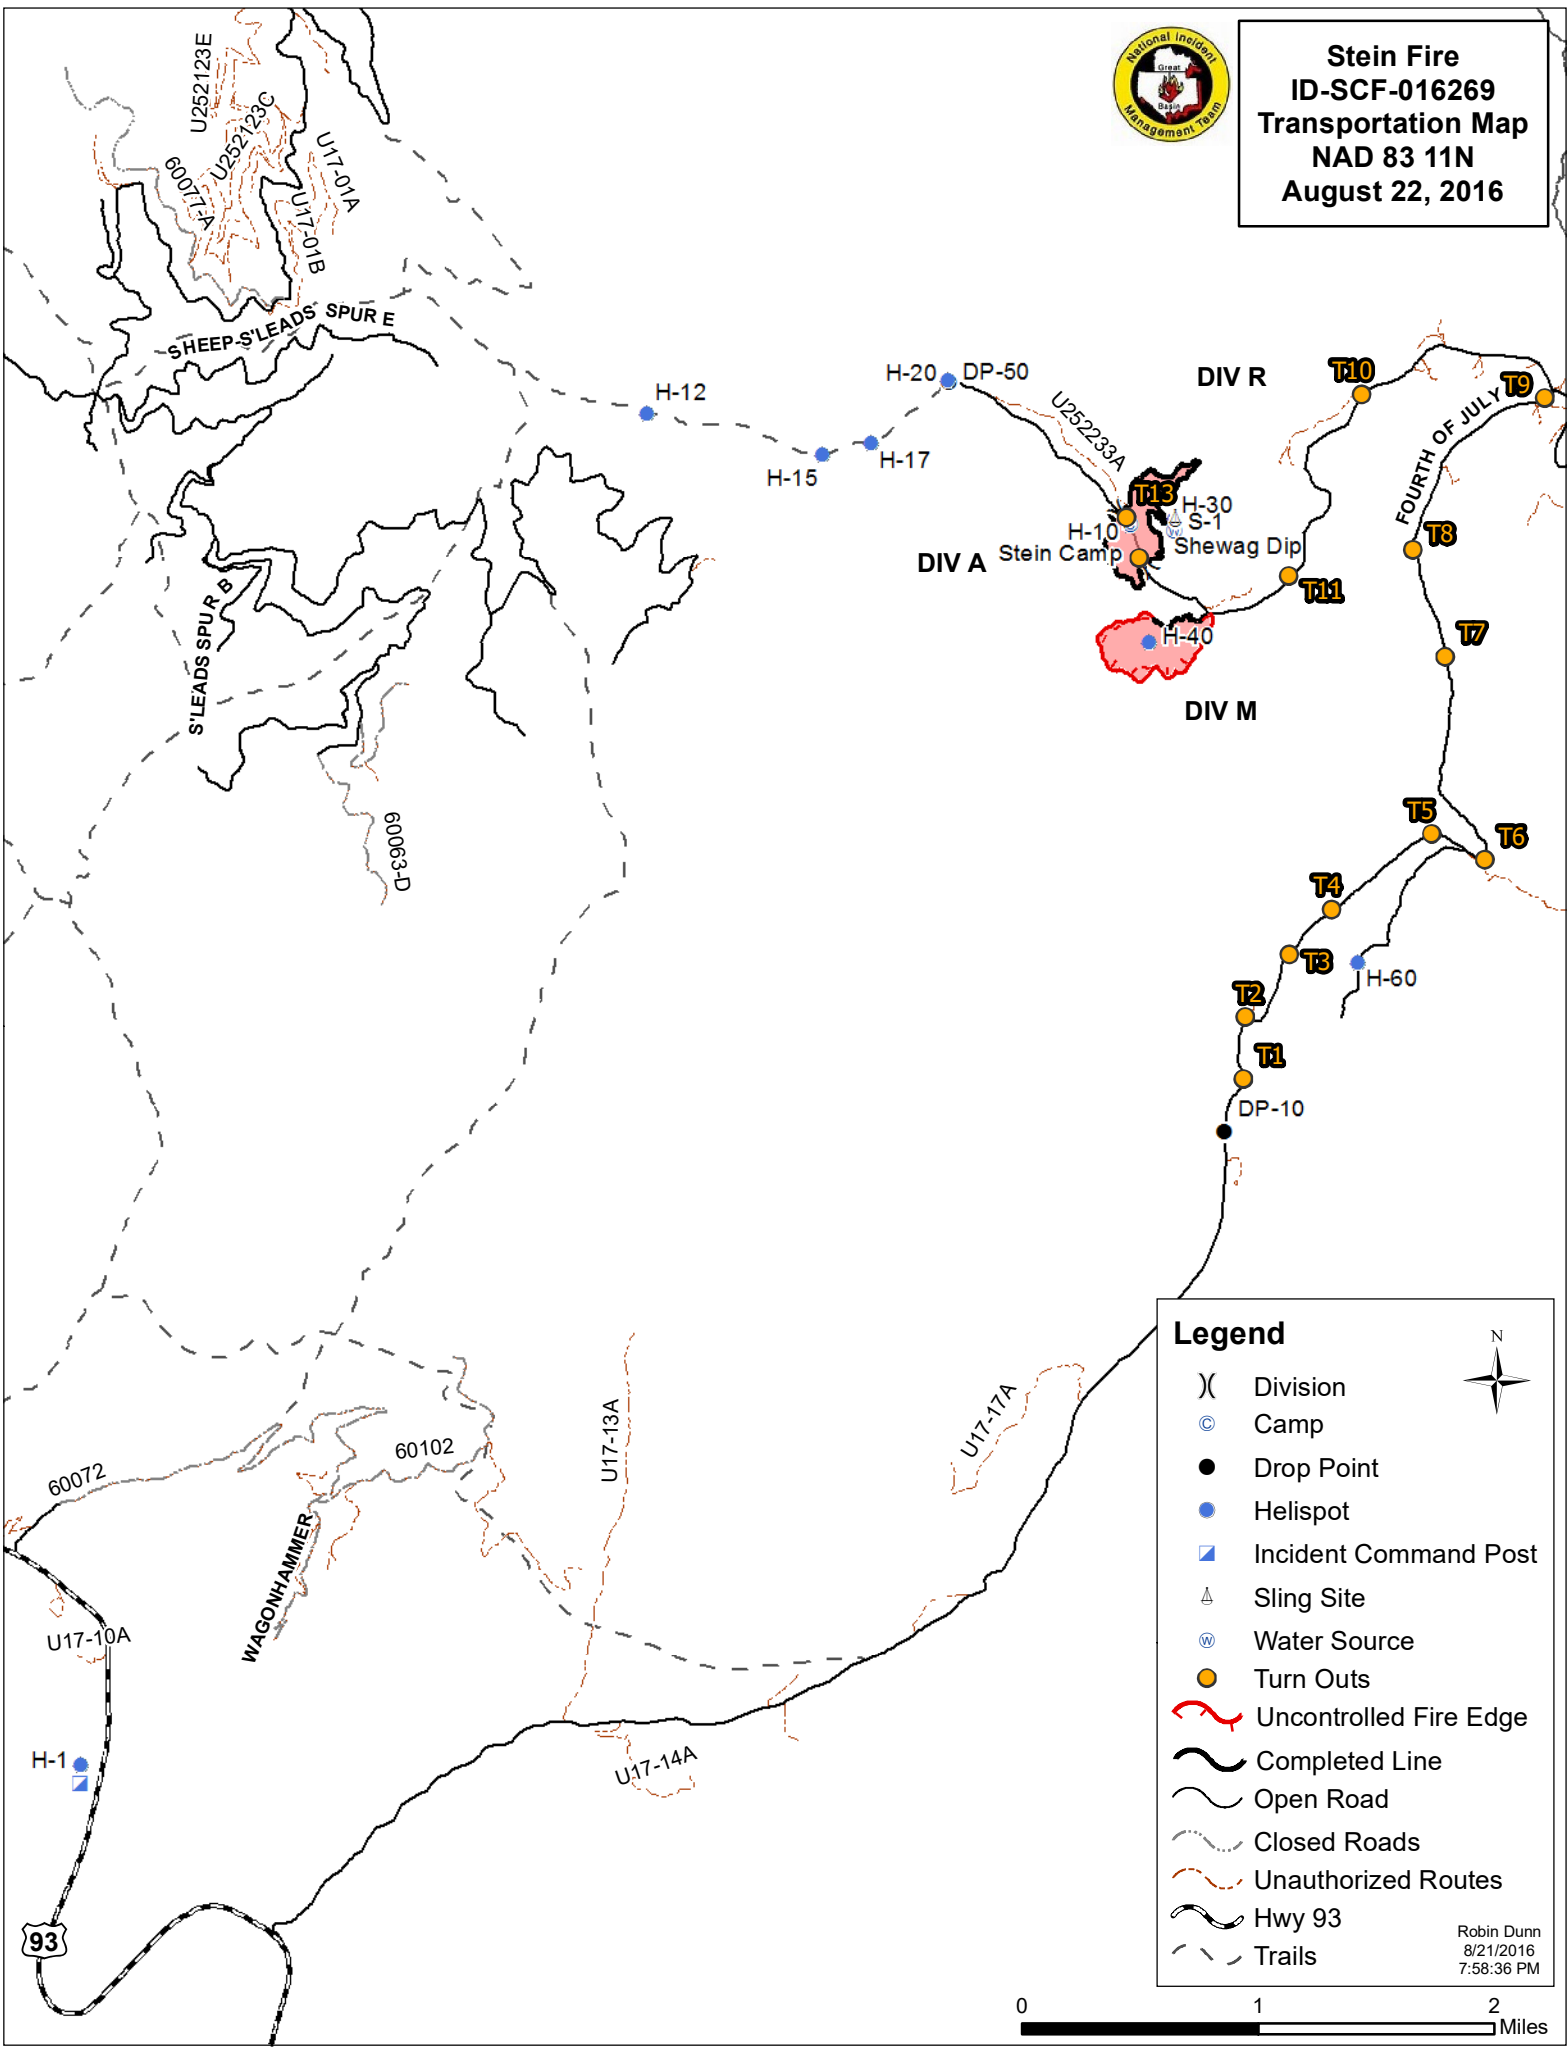

Stein Fire
ID-SCF-016269
Transportation Map
NAD 83 11N
August 22, 2016

Legend

- () Division
- ⊙ Camp
- Drop Point
- Helispot
- ▣ Incident Command Post
- △ Sling Site
- ⊙ Water Source
- Turn Outs
- Uncontrolled Fire Edge
- Completed Line
- Open Road
- Closed Roads
- - - Unauthorized Routes
- Hwy 93
- Trails

 N

Robin Dunn
 8/21/2016
 7:58:36 PM