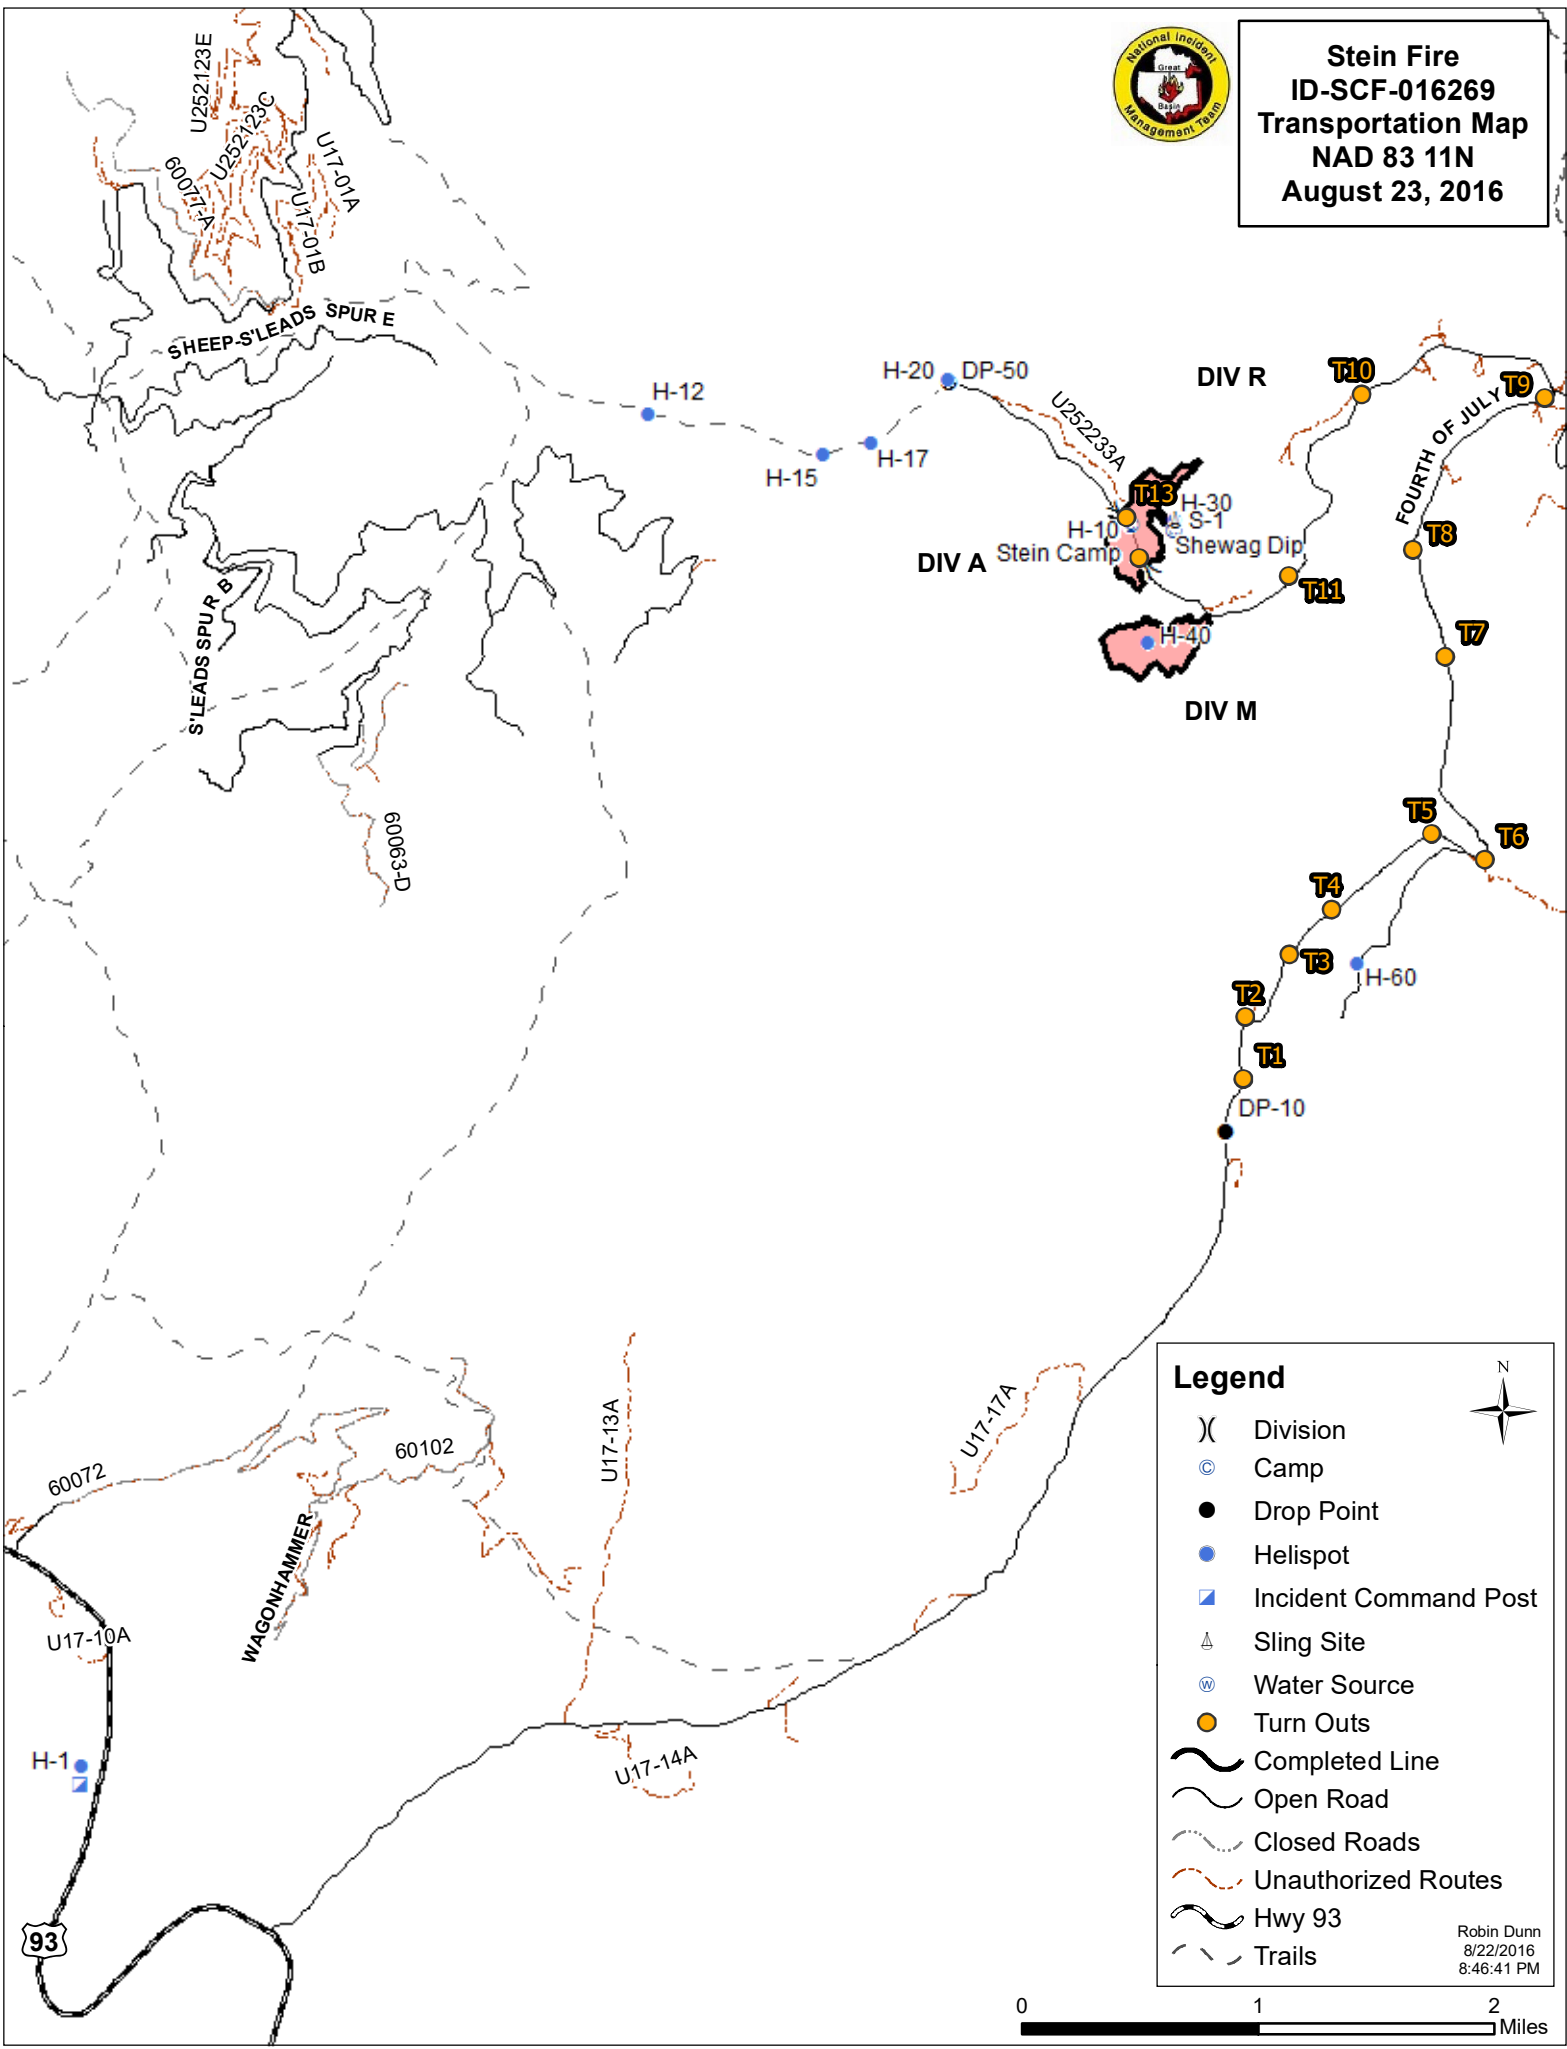

**Stein Fire**  
ID-SCF-016269  
Transportation Map  
NAD 83 11N  
August 23, 2016

**Legend**

- ( ) Division
- ⊙ Camp
- Drop Point
- Helispot
- ▢ Incident Command Post
- △ Sling Site
- ⊕ Water Source
- Turn Outs
- Completed Line
- Open Road
- - - Closed Roads
- - - Unauthorized Routes
- Hwy 93
- - - Trails

Robin Dunn  
8/22/2016  
8:46:41 PM