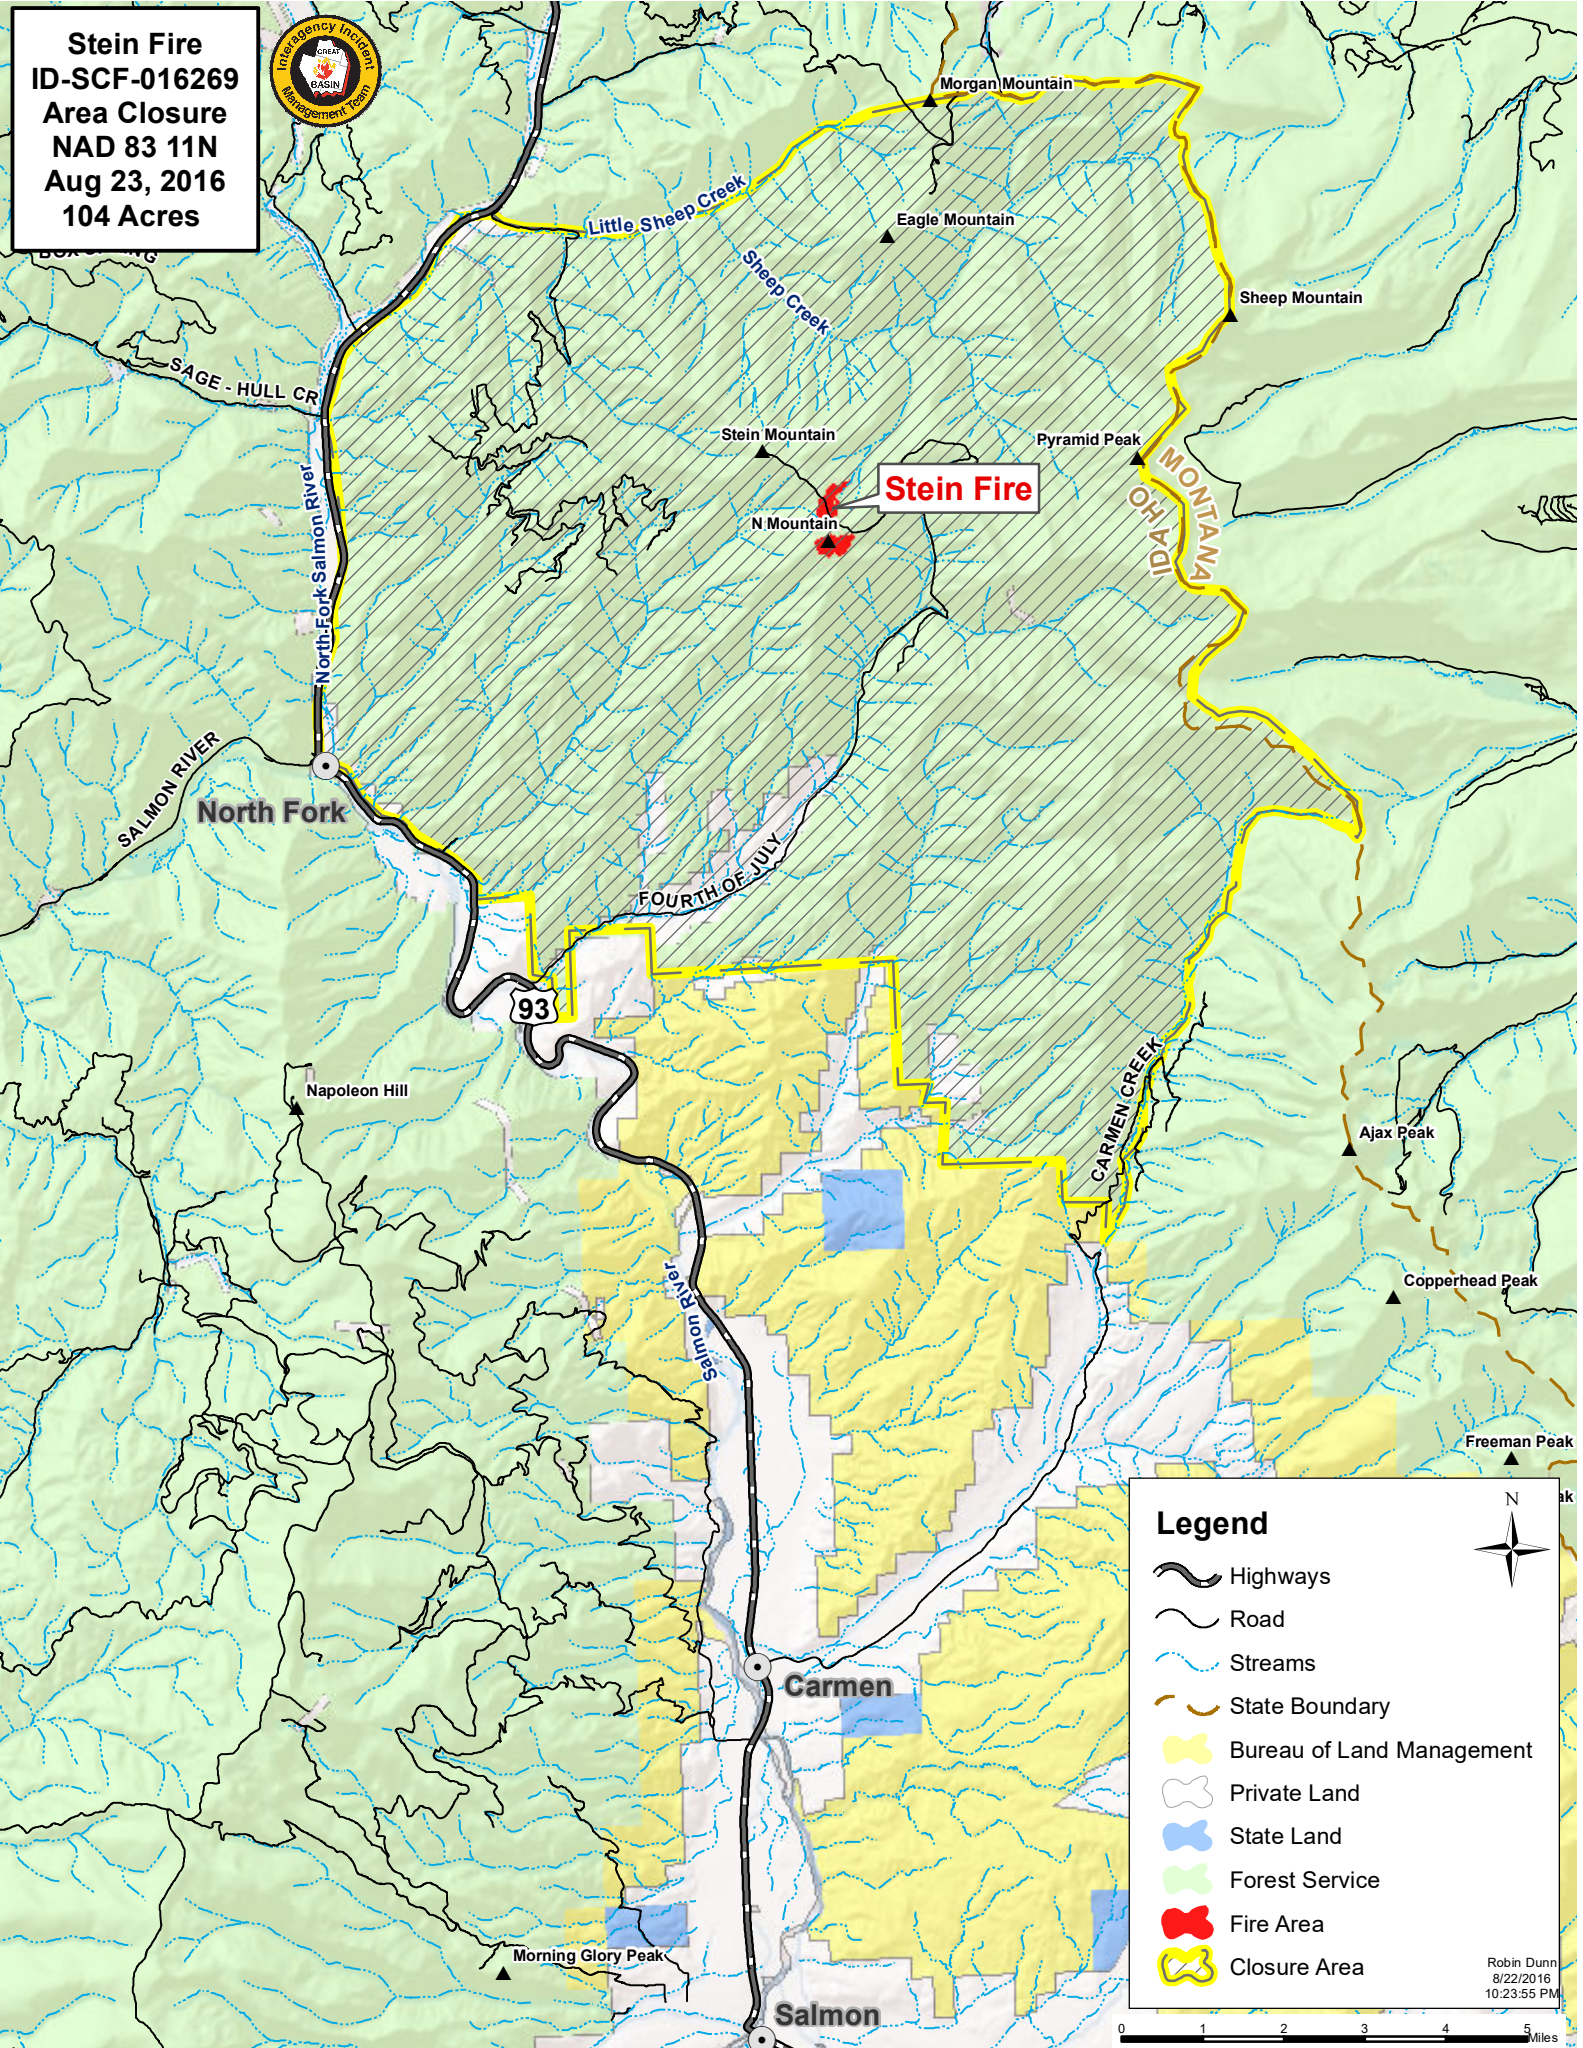

Stein Fire
ID-SCF-016269
Area Closure
NAD 83 11N
Aug 23, 2016
104 Acres

Legend

- Highways
- Road
- Streams
- State Boundary
- Bureau of Land Management
- State Land
- Forest Service
- Fire Area
- Closure Area

N

 Robin Dunn
 8/22/2016
 10:23:55 PM

0 1 2 3 4 5 Miles