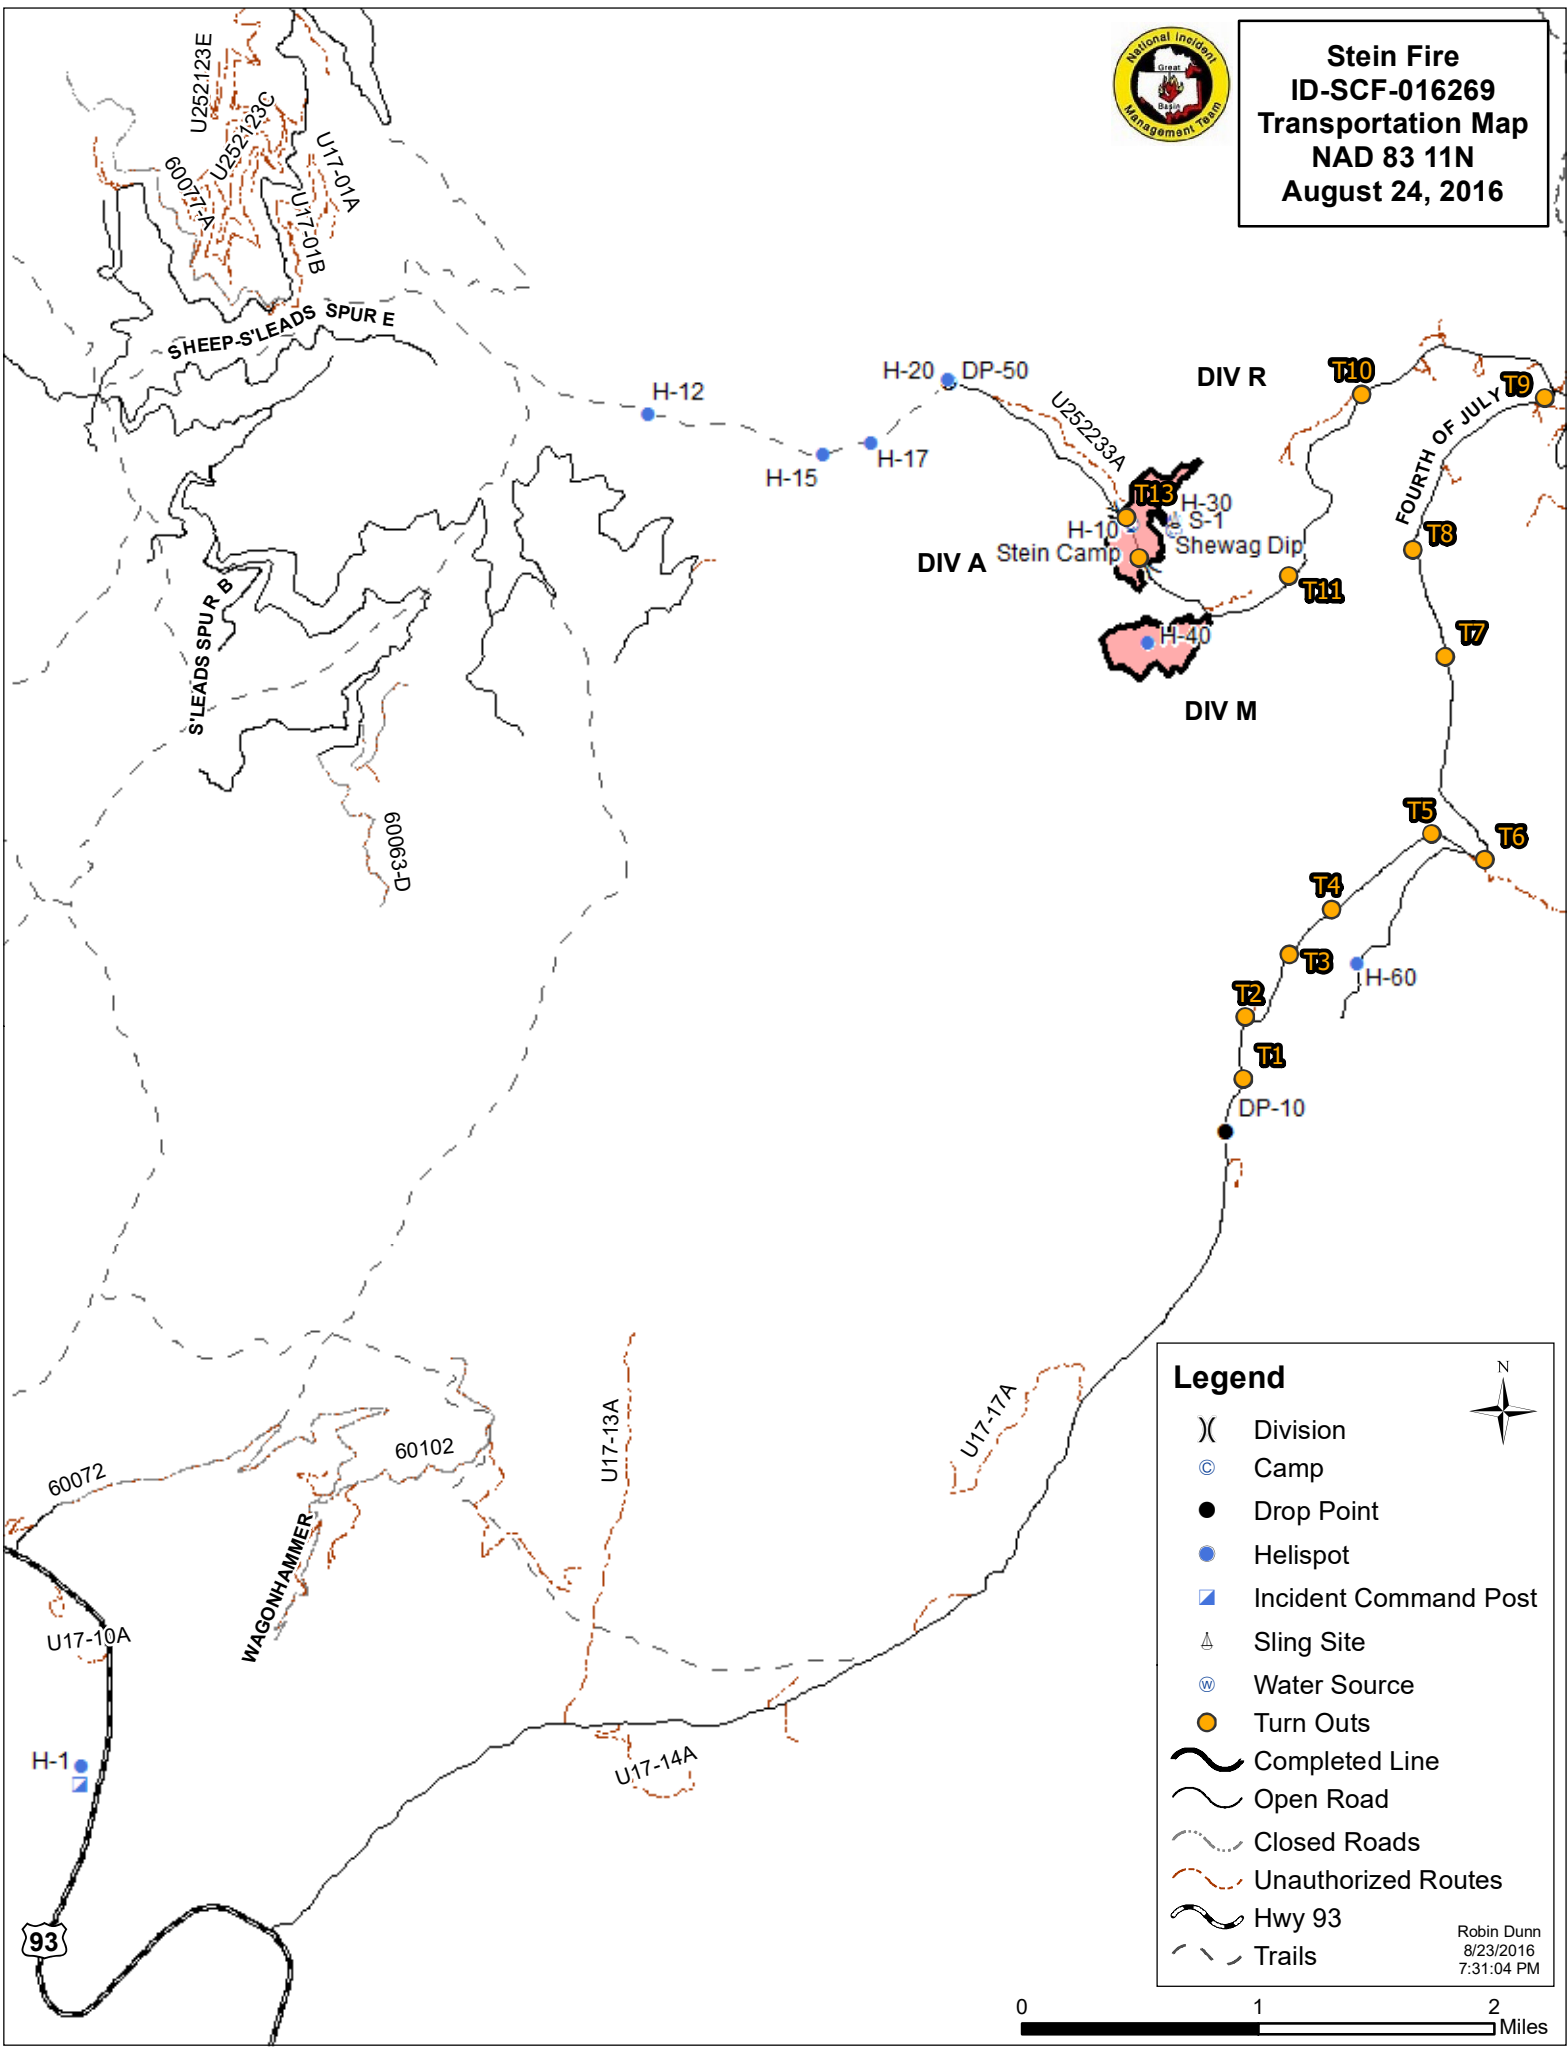

Stein Fire
ID-SCF-016269
Transportation Map
NAD 83 11N
August 24, 2016

Legend

- () Division
- ⊙ Camp
- Drop Point
- Helispot
- ▣ Incident Command Post
- △ Sling Site
- ⊙ Water Source
- Turn Outs
- Completed Line
- Open Road
- - - Closed Roads
- - - Unauthorized Routes
- Hwy 93
- - - Trails

0 1 2 Miles

Robin Dunn
8/23/2016
7:31:04 PM