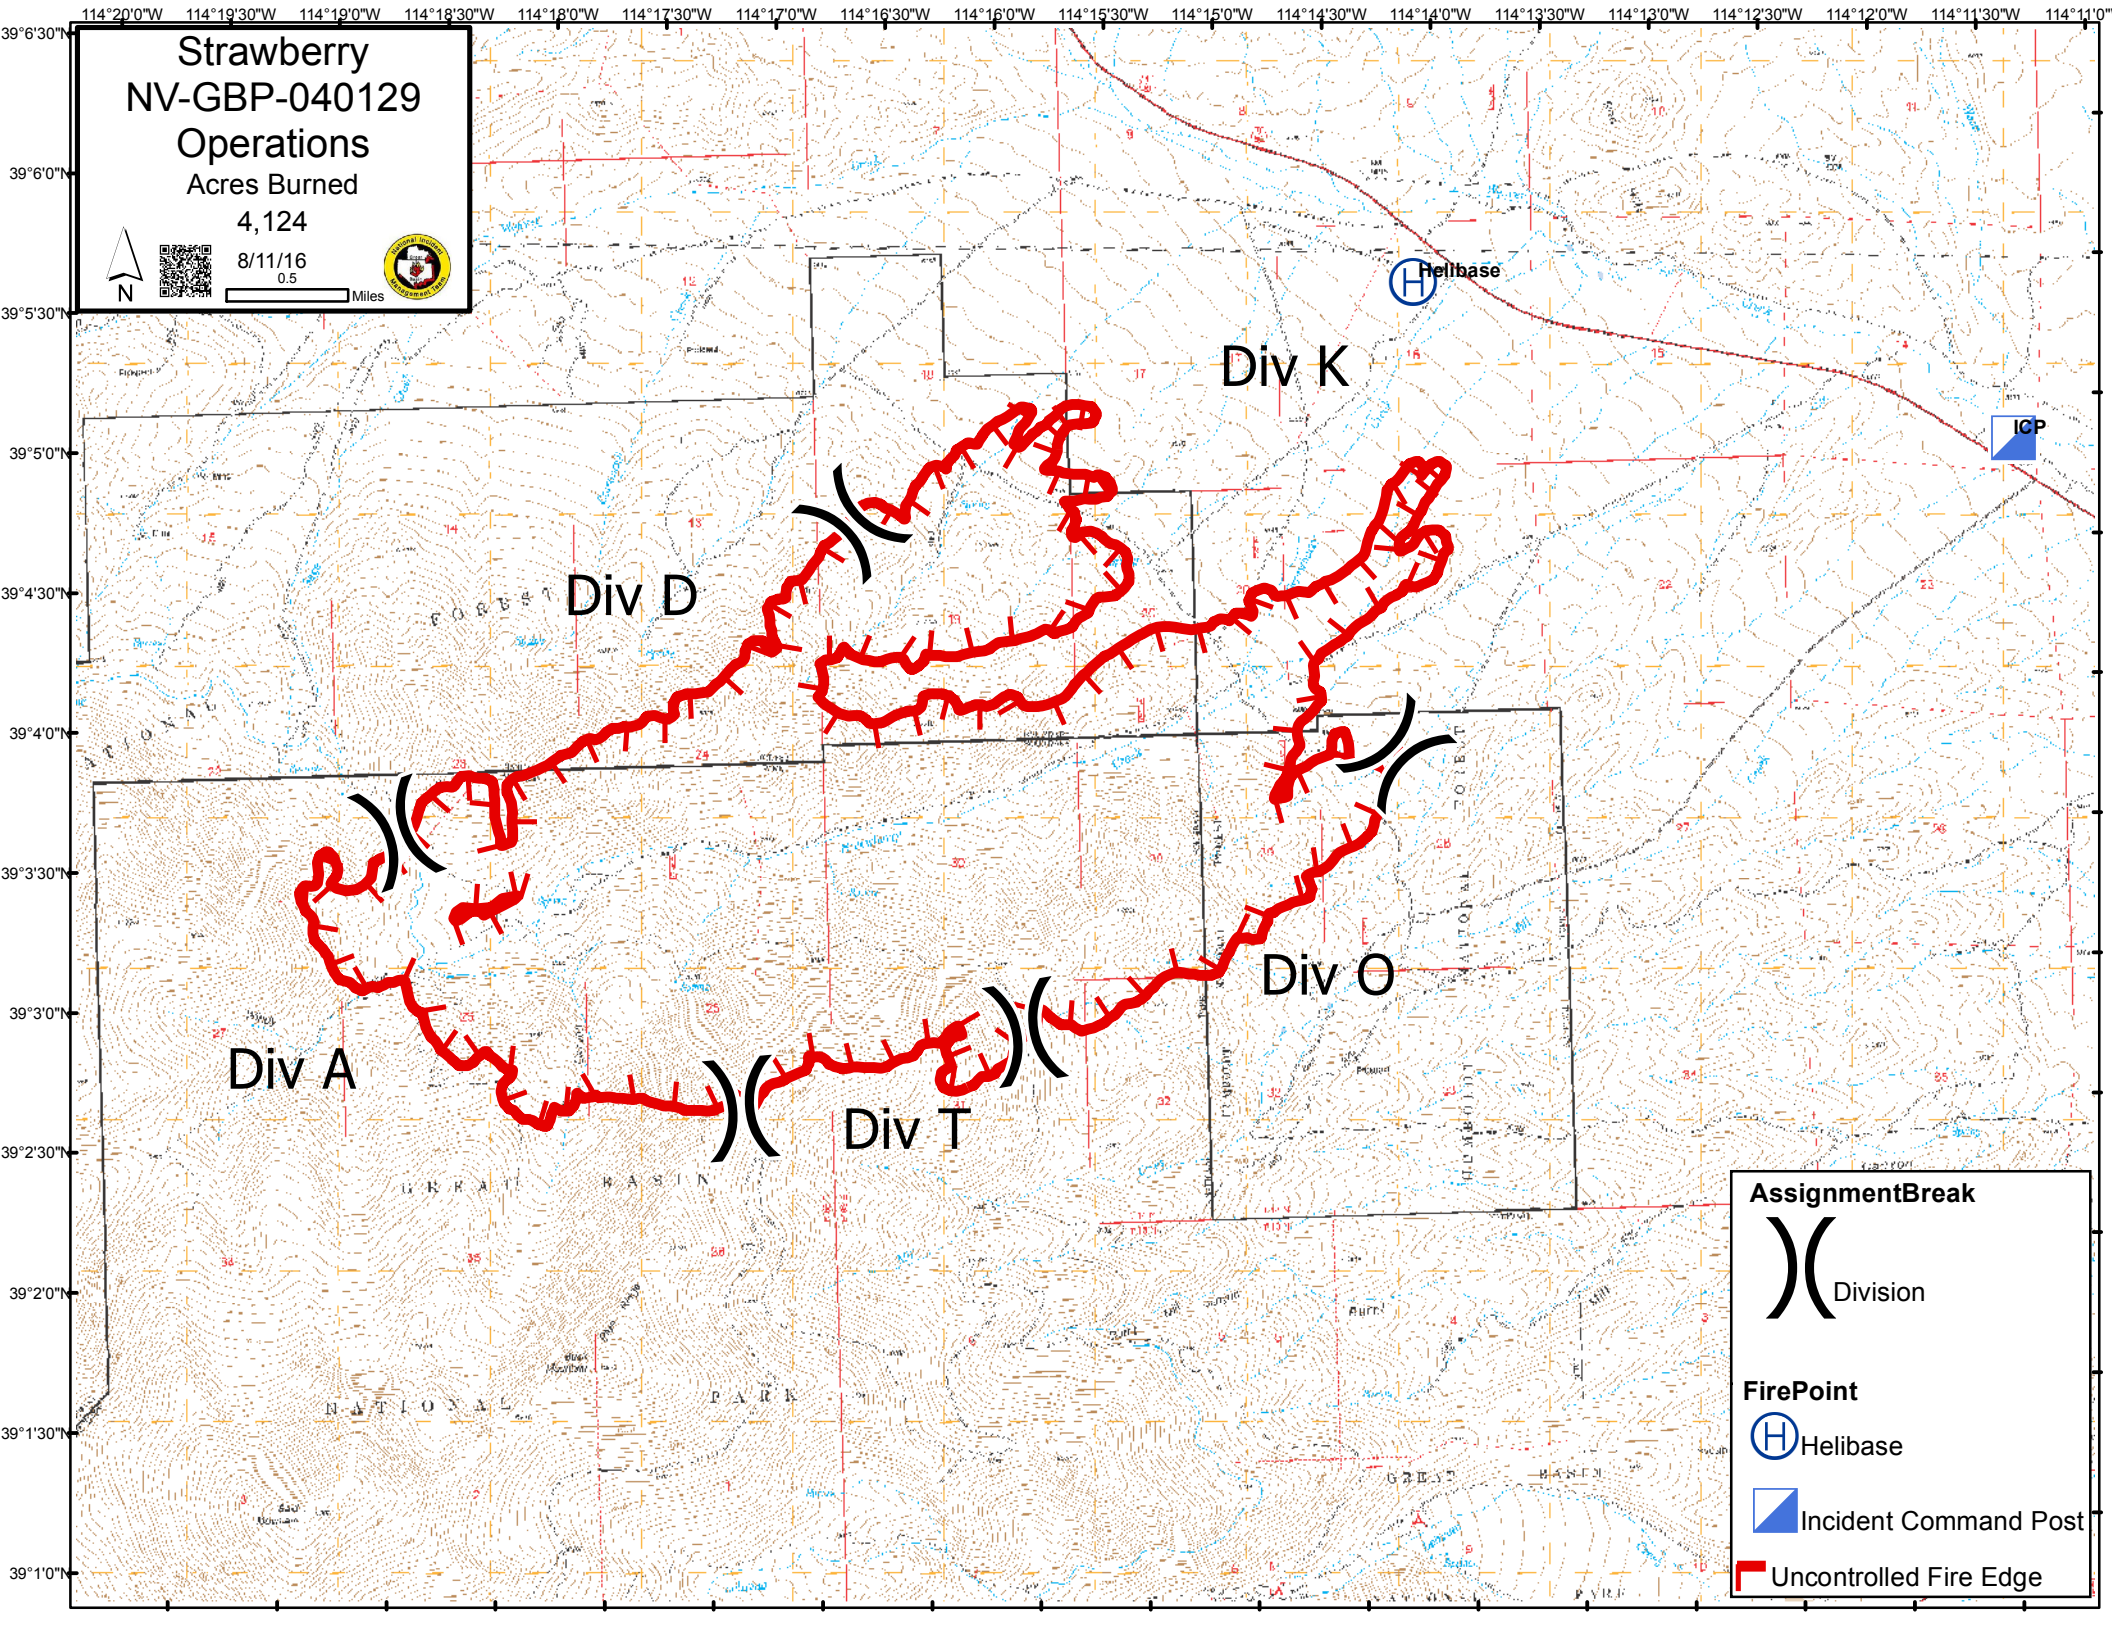

Strawberry
NV-GBP-040129
Operations
Acres Burned
4,124

8/11/16
0.5

Miles

AssignmentBreak

Division

FirePoint

Helibase

Incident Command Post

Uncontrolled Fire Edge